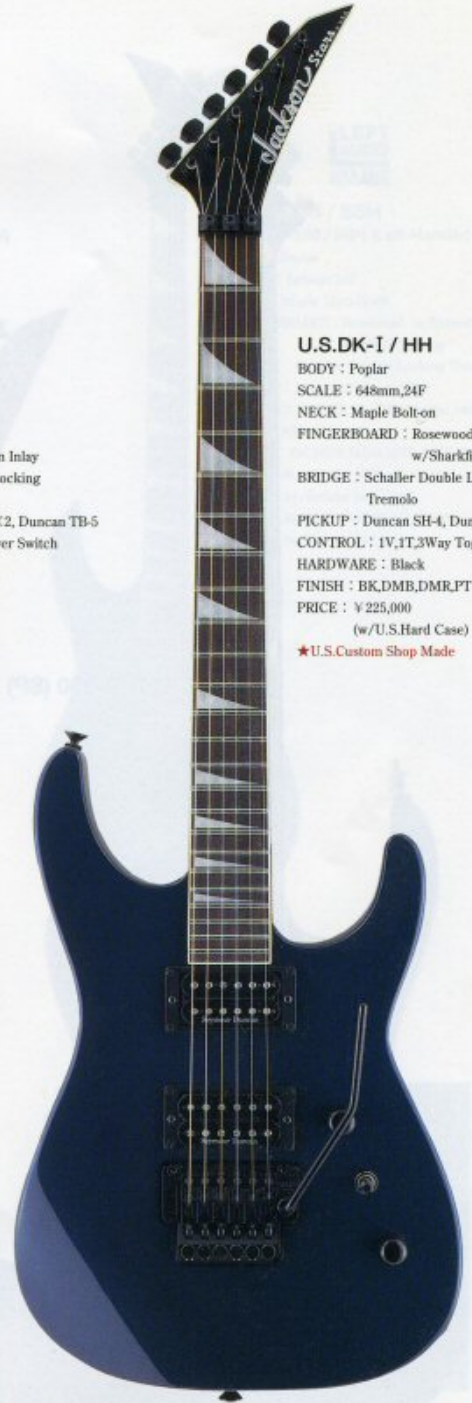

Grover Jackson®/Charvel® Custom Shopのメンバーたちが一本一本丹念につくりあげていきます。

U.S.SL-I / HH

BODY : Poplar
 SCALE : 648mm,24F
 NECK : Maple Thru-Neck
 FINGERBOARD : Rosewood
 w/Sharkfin Inlay
 BRIDGE : Schaller Double Locking
 Tremolo
 PICKUP : Duncan SH-4, Duncan TB-5
 CONTROL : 1V,1T,JE0006 Selector Switch
 HARDWARE : Black
 FINISH : BK,DMB,DMR
 PRICE : ¥255,000
 (w/U.S.Hard Case)

★U.S.Custom Shop Made

U.S.SL-I / HH (BK)

U.S.DK-I / SSH

BODY : Poplar
 SCALE : 648mm,24F
 NECK : Maple Bolt-on
 FINGERBOARD : Rosewood
 w/Sharkfin Inlay
 BRIDGE : Schaller Double Locking
 Tremolo
 PICKUP : Duncan STK-S1n×2, Duncan TB-5
 CONTROL : 1V,1T,5Way Lever Switch
 HARDWARE : Black
 FINISH : BK,DMB,DMR,PT
 PRICE : ¥230,000
 (w/U.S.Hard Case)

★U.S.Custom Shop Made

U.S.DK-I / SSH (PT)

U.S.DK-I / HH

BODY : Poplar
 SCALE : 648mm,24F
 NECK : Maple Bolt-on
 FINGERBOARD : Rosewood
 w/Sharkfin Inlay
 BRIDGE : Schaller Double Locking
 Tremolo
 PICKUP : Duncan SH-4, Duncan TB-5
 CONTROL : 1V,1T,3Way Toggle Switch
 HARDWARE : Black
 FINISH : BK,DMB,DMR,PT
 PRICE : ¥225,000
 (w/U.S.Hard Case)