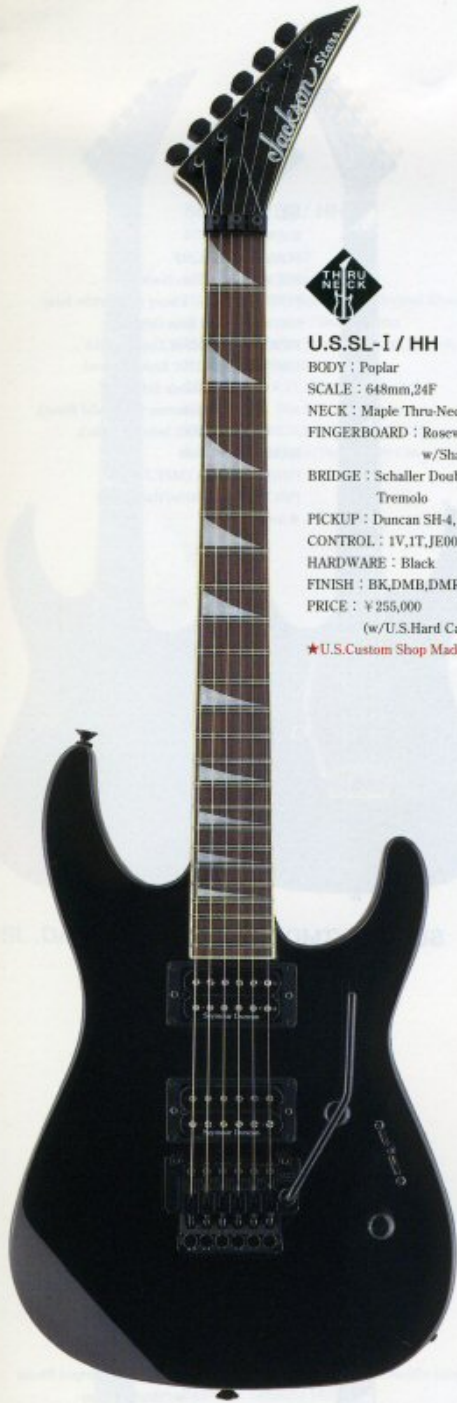

U.S.SL-I / HH

BODY : Poplar
SCALE : 648mm,24F
NECK : Maple Thru-Neck
FINGERBOARD : Rosewood
w/Sharkfin Inlay
BRIDGE : Schaller Double Locking
Tremolo
PICKUP : Duncan SH-4, Duncan TB-5
CONTROL : 1V,1T,JE0006 Selector Switch
HARDWARE : Black
FINISH : BK,DMB,DMR
PRICE : ¥255,000
(w/U.S.Hard Case)

★U.S.Custom Shop Made

U.S.SL-I / HH (BK)