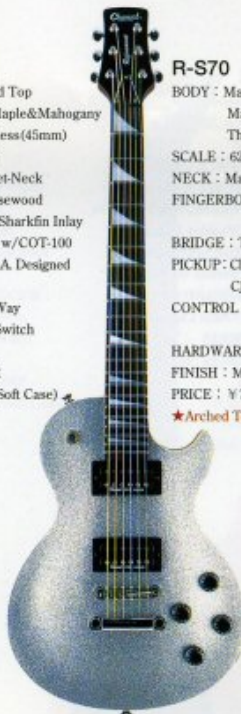

R-S70

BODY : Maple Arched Top
Mahogany Back
Thickness(45mm)
SCALE : 628mm,22F
NECK : Mahogany Set-Neck
FINGERBOARD : Rosewood
w/Sharkfin Inlay
BRIDGE : Tunamatic w/Stop Bar
PICKUP : Charvel U.S.A. Designed
CJ80X2
CONTROL : 2V,2T,3Way
Toggle Switch
HARDWARE : Chrome
FINISH : MST,MGT,BK
PRICE : ¥ 70,000(w/Soft Case)
★Arched Top

R-S70 (MST)