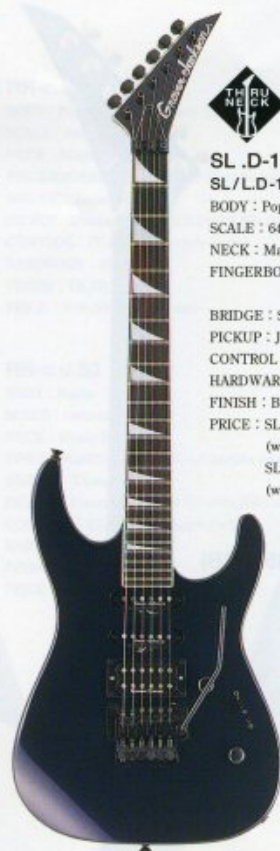

ASL .D-120 (BBS)

SL .D/E-150 / HH

BODY : Poplar
 SCALE : 648mm,24F
 NECK : Maple Thru-Neck
 FINGERBOARD : Rosewood or Striped Ebony
 w/Sharkfin Inlay
 BRIDGE : Schaller Double Locking Tremolo
 PICKUP : EMG # 81×2
 CONTROL : 1V,1T,3Way Lever Switch
 HARDWARE : Black
 FINISH : BK,MDR,MDB,MBK,MFP,SS
 PRICE : ¥ 150,000(w/Deluxe Soft Case)

SL .D/E-150/HH (MRD)

**LEFT
 HANDED
 AVAILABLE**

SL .D-115 / HH

SL / L.D-138 / HH (Left-Handed Model)
 BODY : Poplar
 SCALE : 648mm,24F
 NECK : Maple Thru-Neck
 FINGERBOARD : Rosewood or Striped Ebony
 w/Sharkfin Inlay
 BRIDGE : Schaller Double Locking Tremolo
 PICKUP : Grover Jackson J50N,Duncan TB-5
 CONTROL : 1V,1T,JE-0005 Selector Switch
 HARDWARE : Black
 FINISH : BK,MDR,MDB,MBK,MFP,SS
 PRICE : SL .D-115 / HH ¥ 115,000
 (w/Deluxe Soft Case)
 SL / L.D-138HH ¥ 138,000
 (w/Deluxe Soft Case)

SL .D-115 / HH (BK)

**LEFT
 HANDED
 AVAILABLE**

SL .D-115 / SSH

SL / L.D-138 / SSH (Left-Handed Model)
 BODY : Poplar
 SCALE : 648mm,24F
 NECK : Maple Thru-Neck
 FINGERBOARD : Rosewood or Striped Ebony
 w/Sharkfin Inlay
 BRIDGE : Schaller Double Locking Tremolo
 PICKUP : J-100×2,Duncan TB-5
 CONTROL : 1V,1T,JE-0005 Selector Switch
 HARDWARE : Black
 FINISH : BK,MDR,MDB,MBK,MFP,SS
 PRICE : SL .D-115 / SSH ¥ 115,000
 (w/Deluxe Soft Case)
 SL / L.D-138SSH ¥ 138,000
 (w/Deluxe Soft Case)