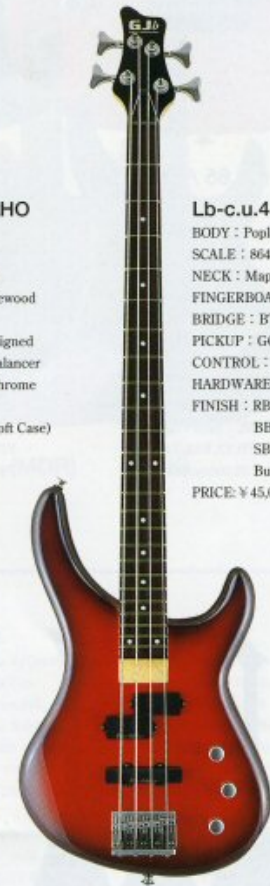

Lb-c.u.55 / MAHO

Lb-c.u.45

BODY : Poplar
SCALE : 864mm,24F
NECK : Maple Bolt-on
FINGERBOARD : Rosewood
BRIDGE : BT-100
PICKUP : GCB-100,GCB-200
CONTROL : 1V,1T,1Balancer
HARDWARE : Satin Chrome
FINISH : RBPB(Red-Black Pearl Burst),
BBPB(Blue-Black Pearl Burst),
SBPB(Snow White-Black Pearl Burst), BK,CB
PRICE: ¥ 45,000(w/Soft Case)

Lb-c.u.45 (RBPB)