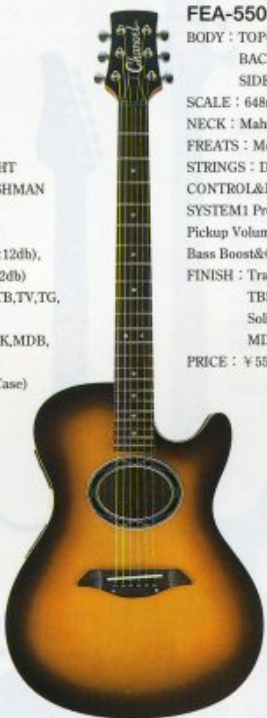

FEA-550 (TBS)

FEA-550

BODY : TOP-Spruce
BACK-Mahogany
SIDE-Basswood
SCALE : 648mm,22F
NECK : Mahogany
FRETS : Medium
STRINGS : D'Addario LIGHT
CONTROL&PICKUP : FISHMAN SYSTEM1 Preamp w/Wide Pickup Volume,Treble Boost&Cut, Bass Boost&Cut
FINISH : Trans Finishes/TB,TV,TG,TBS,WR
Solid Finishes/BK,MDB,MDR,PT
PRICE : ¥ 55,000(w/Soft Case)