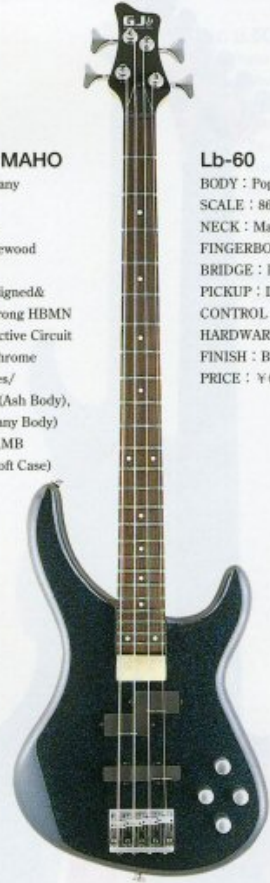

KV-c.u.60 (SWP)

Grover Jackson Bass(GJb) Lb Models

Lb-145 (TBS)

Lb-145

BODY : Ash
SCALE : 864mm,24F
NECK : Maple Thru-Neck
FINGERBOARD : Rosewood
BRIDGE : TBS-100(5)
PICKUP : Duncan Designed SB-101×2
CONTROL : PAB-20 Active Circuit
HARDWARE : Satin Chrome
FINISH : Trans Finishes/
PN,TB,TBK,WR,TBS
Solid Finishes/CB,MR,MB
PRICE : ¥ 145,000(w/Soft Case)

Lb-120

BODY : Ash
SCALE : 864mm,24F
NECK : Maple Thru-Neck
FINGERBOARD : Rosewood
BRIDGE : TBS-100
PICKUP : Duncan Designed SB-101×2
CONTROL : PAB-20 Active Circuit
HARDWARE : Satin Chrome
FINISH : Trans Finishes/
PN,TB,TBK,WR,TBS
Solid Finishes/CB,MR,MB
PRICE : ¥ 120,000(w/Soft Case)

Lb-120 (TB)

Lb-80 /ASH or MAHO

BODY : Ash or Mahogany
SCALE : 864mm,24F
NECK : Maple Bolt-on
FINGERBOARD : Rosewood
BRIDGE : TBS-100
PICKUP : Duncan Designed&
Kent Armstrong HBMN
CONTROL : PAB-20 Active Circuit
HARDWARE : Satin Chrome
FINISH : TransFinishes/
TB,TBK,WR(Ash Body),
TBS(Mahogany Body)
Solid Finishes/CB,MR,MB
PRICE : ¥ 80,000(w/Soft Case)

Lb-80 /ASH (WR)

Lb-60

BODY : Poplar
SCALE : 864mm,24F
NECK : Maple Bolt-on
FINGERBOARD : Rosewood
BRIDGE : BT-100
PICKUP : Duncan Designed
CONTROL : PAB-20 Active Circuit
HARDWARE : Satin Chrome
FINISH : BK,CB,MR,MB
PRICE : ¥ 60,000(w/Soft Case)