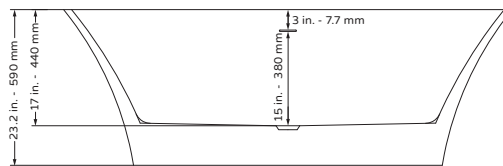

WARRANTY

- 5 Years

PT-1043