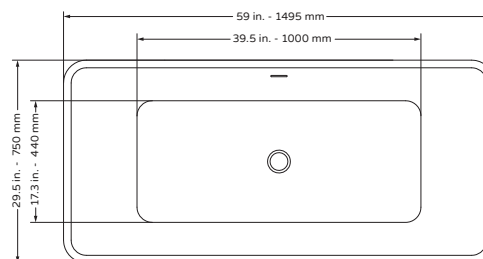

PULSE Freestanding Tub

Model # PT-1043, PT-1043-150

Specification Sheet

297 Anna St. | Watsonville, CA 95076
831.724.7300
www.PulseShowerSpas.com

TECHNICAL INFORMATION

- Installation: Freestanding
- Color: Polished White Acrylic
- Max Weight: 1102.31LBS (500kg)
- Drain Location: Center

PT-1043

- Product Weight: 108 lbs
- Water Capacity: 75.3 gal
- Box Dims: 25"x33.5"x69"

PT-1043-150

- Product Weight: 69.5 lbs
- Water Capacity: 56.5 gal
- Box Dims: 61"x31.5"x25"

PRODUCT FEATURES

- 100% polished white acrylic material
- Bathtub with waste/overflow
- Integral Slotted overflow allows for deep soaking

NOTES

- Measure your actual product for rough-in details
- Install this product according to the installation instructions
- Allow for 3" (76mm) diameter of clearance around the drain pipe on finished floor material to prevent drain body interference during installation
- Drain sold separately

CODE/STANDARDS

- cUPC Approved

WARRANTY

- 5 Years

PT-1043-150