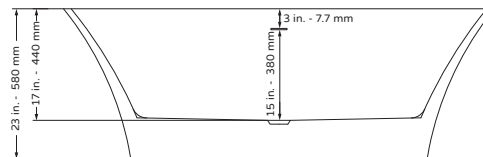

PT-1043-150