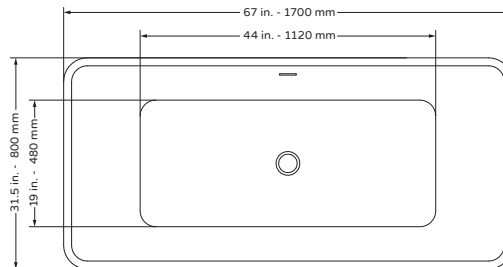

WARRANTY

- 5 Years

PT-1043