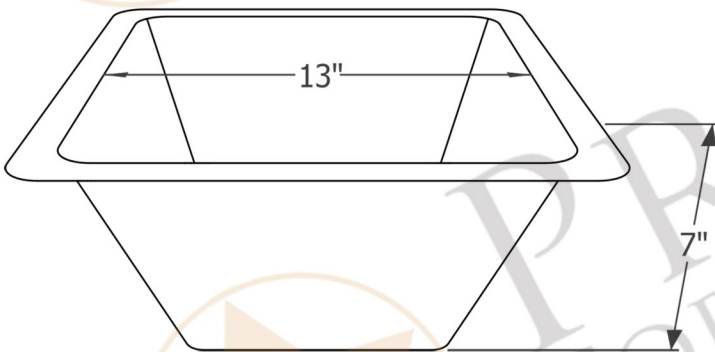

- Description: 15" Square Hammered Copper Bar/Prep Sink with 3.5" Drain Opening
- Outer Dimension: 15" x 15" x 7"
- Inner Dimension: 13" x 13" x 7"
- Rim: 1"
- Drain Opening: 3.5"
- Finish: Oil Rubbed Bronze

CODE/STANDARD COMPLIANCE

* IAPMO/cUPC LISTED

* ORB: Oil Rubbed Bronze

THIS PRODUCT IS HAND CRAFTED, SMALL VARIANCES IN COLOR AND SIZE MAY OCCUR.
DO NOT MAKE ANY INSTALLATION CUTS UNTIL YOU RECEIVE YOUR ITEM(S).