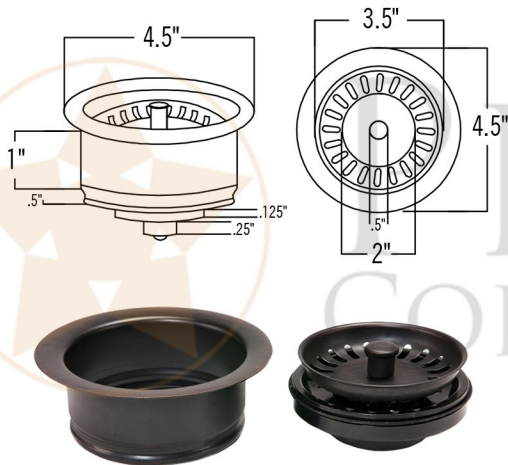

- * Description: 15" Square Hammered Copper Bar/Prep Sink with 3.5" Drain Opening
- * Outer Dimension: 15" x 15" x 7"
- * Inner Dimension: 13" x 13" x 7"
- * Rim: 1"
- * Drain Opening: 3.5"
- * Finish: Oil Rubbed Bronze

PACKAGE INCLUDES THE FOLLOWING ACCESSORIES:

- * 3.5" Deluxe Garbage Disposal Drain w/ Basket / ORB Finish (Model# D-1300RB)
- * Copper Sink Wax (Model# W900-WAX)
- * Neutral Cure Copper Sink Installation Silicone (Model# C900-ORB)

* ORB: Oil Rubbed Bronze

DRAIN DETAILS (Model# D-1300RB)

- * Description: 3.5" Garbage Disposal Drain
- * Upper Flange Dimension: 4.5"
- * Material: Solid Brass
- * Prop 65 Compliant

WAX DETAILS (Model# W900-WAX)

SILICONE DETAILS (Model# C900-ORB)

- * Description: Neutral Cure Copper Sink Installation Silicone
- * Color: Oil Rubbed Bronze
- * Size: 4.7oz