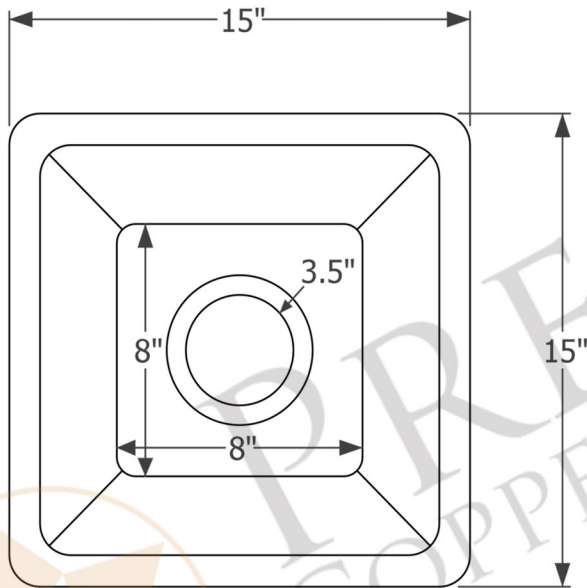

- Description: 15" Square Hammered Copper Bar/Prep Sink with 3.5" Drain Opening
- Outer Dimension: 15" x 15" x 7"
- Inner Dimension: 13" x 13" x 7"
- Rim: 1"
- Drain Opening: 3.5"
- Finish: Oil Rubbed Bronze

CODE/STANDARD COMPLIANCE

* IAPMO/cUPC LISTED

* ORB: Oil Rubbed Bronze

THIS PRODUCT IS HAND CRAFTED, SMALL VARIANCES IN COLOR AND SIZE MAY OCCUR.
DO NOT MAKE ANY INSTALLATION CUTS UNTIL YOU RECEIVE YOUR ITEM(S).