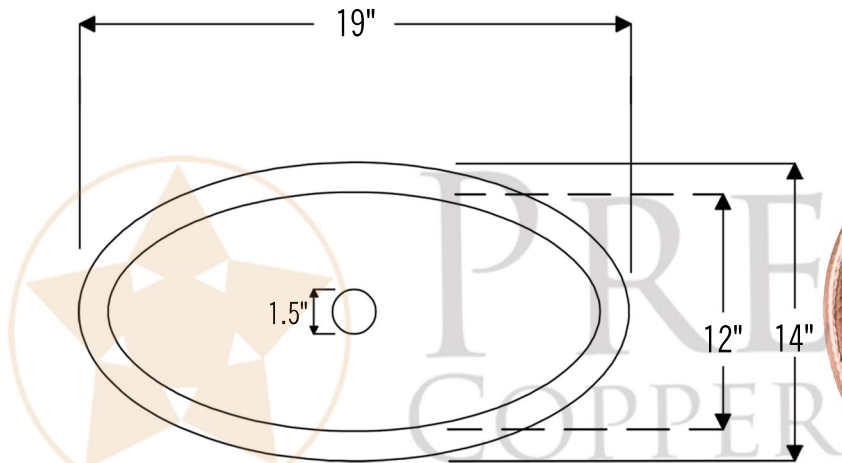

- Description: 19" Self Rimming Hammered Copper Bathroom Sink in Polished Copper
- Outer Dimension: 19" x 14" x 6"
- Inner Dimension: 17" x 12" x 6"
- Rim: 1" Rolled Rim
- Drain Opening: 1.5"
- Finish: Polished Copper

CODE/STANDARD COMPLIANCE

* IAPMO/cUPC LISTED

THIS PRODUCT IS HAND CRAFTED, SMALL VARIANCES IN COLOR AND SIZE MAY OCCUR.
DO NOT MAKE ANY INSTALLATION CUTS UNTIL YOU RECEIVE YOUR ITEM(S).