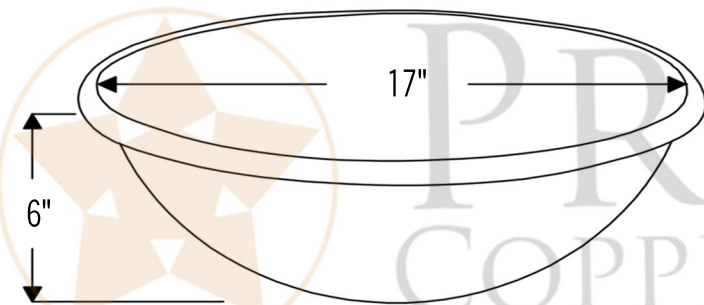

- Description: 19" Self Rimming Hammered Copper Bathroom Sink in Polished Copper
- Outer Dimension: 19" x 14" x 6"
- Inner Dimension: 17" x 12" x 6"
- Rim: 1" Rolled Rim
- Drain Opening: 1.5"
- Finish: Polished Copper

CODE/STANDARD COMPLIANCE

* IAPMO/cUPC LISTED

THIS PRODUCT IS HAND CRAFTED, SMALL VARIANCES IN COLOR AND SIZE MAY OCCUR.
DO NOT MAKE ANY INSTALLATION CUTS UNTIL YOU RECEIVE YOUR ITEM(S).