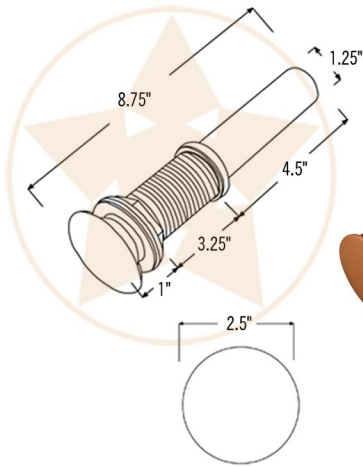

- \* Description: 19" Self Rimming Hammered Copper Bathroom Sink in Polished Copper
- \* Outer Dimension: 19" x 14" x 6"
- \* Inner Dimension: 17" x 12" x 6"
- \* Rim: 1" Rolled Rim
- \* Drain Opening: 1.5"
- \* Finish: Polished Copper

CODE/STANDARD COMPLIANCE

\* IAPMO/cUPC LISTED

THIS PRODUCT IS HAND CRAFTED, SMALL VARIANCES IN COLOR AND SIZE MAY OCCUR.  
DO NOT MAKE ANY INSTALLATION CUTS UNTIL YOU RECEIVE YOUR ITEM(S).

## PACKAGE INCLUDES THE FOLLOWING ACCESSORIES:

- \* 1.5" Non-Overflow Pop-Up Bathroom Sink Drain / PC Finish (Model# D-208PC)
- \* Copper Sink Wax (Model# W900-WAX)

\* PC: Polished Copper

### DRAIN DETAILS (Model# D-208PC)

- \* Description: 1.5" Non-Overflow Pop-Up Bathroom Sink Drain
- \* Design: Push Up Top
- \* Upper Flange Dimension: 2"
- \* Material: Solid Brass
- \* Prop 65 Compliant