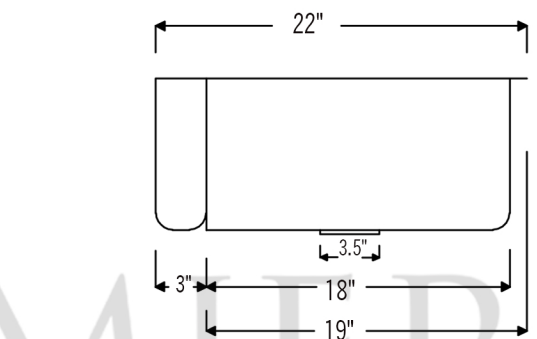

* ORB: Oil Rubbed Bronze

SINK DETAILS (Model# KASDB30229)

- * 30" Hammered Copper Kitchen Apron Single Basin Sink
- * Color: Oil Rubbed Bronze
- * Outer Dimension: 30" x 22" x 9"
- * Inner Dimension: 28" x 19" x 9"
- * Rim: Left, Back, Right - 1" / Front - 2"
- * Drain Opening: 3.5" Standard
- * Material Gauge: 14
- * CODE / STANDARD COMPLIANCE: IAPMO / cUPC LISTED

* ORB: Oil Rubbed Bronze

DRAIN DETAILS (Model# D-130ORB)

- * 3.5" Deluxe Garbage Disposal Drain w/ Basket
- * Color: Oil Rubbed Bronze
- * Outer Dimension: 4.5" x 2.25"
- * Inner Dimension: 3.5"
- * Installation Type: Insinkerator Brand Compatible
- * Material: Brass
- * Prop 65 Compliant

PREMIER
COPPER PRODUCTS

SILICONE DETAILS (Model# C900-ORB)

- * Neutral Cure Installation Silicone
- * Size: 4.7 OZ
- * Matches a Variety of Different Styled Sinks and Drains

COPPER SINK WAX DETAILS (Model# W900-WAX)