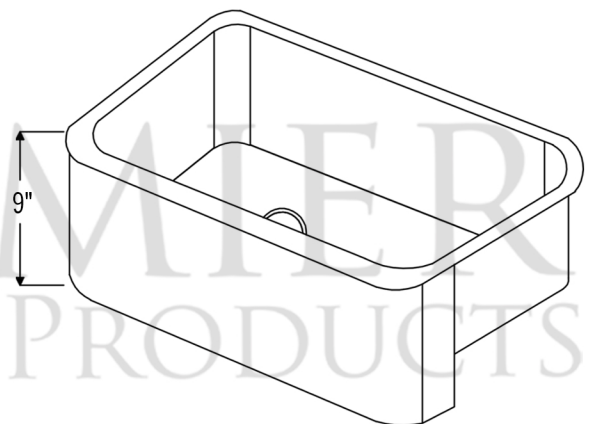

PACKAGE INCLUDES THE FOLLOWING ITEMS:

- * 30" Hammered Copper Kitchen Apron Single Basin Sink (Model# KASDB30229)
- * 3.5" Garbage Disposal Drain w/ Basket / ORB Finish (Model# D-130ORB)
- * Oil Rubbed Bronze Installation Silicone (Model# C900-ORB)
- * Copper Sink Wax (Model# W900-WAX)

* ORB: Oil Rubbed Bronze

SINK DETAILS (Model# KASDB30229)

- * 30" Hammered Copper Kitchen Apron Single Basin Sink
- * Color: Oil Rubbed Bronze
- * Outer Dimension: 30" x 22" x 9"
- * Inner Dimension: 28" x 19" x 9"
- * Rim: Left, Back, Right - 1" / Front - 2"
- * Drain Opening: 3.5" Standard
- * Material Gauge: 14
- * CODE / STANDARD COMPLIANCE: IAPMO / cUPC LISTED

* ORB: Oil Rubbed Bronze

DRAIN DETAILS (Model# D-130ORB)

- * 3.5" Deluxe Garbage Disposal Drain w/ Basket
- * Color: Oil Rubbed Bronze
- * Outer Dimension: 4.5" x 2.25"
- * Inner Dimension: 3.5"
- * Installation Type: Insinkerator Brand Compatible
- * Material: Brass
- * Prop 65 Compliant