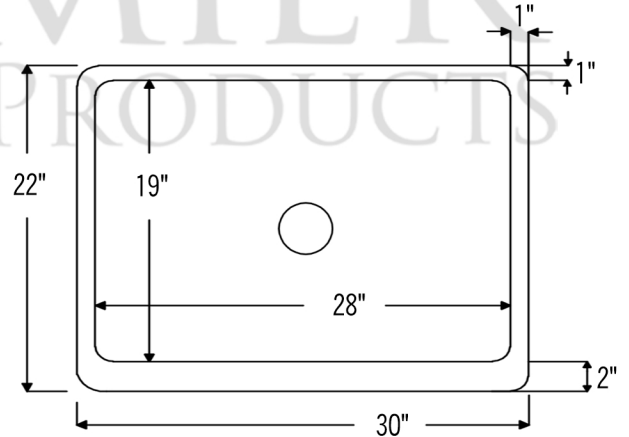

PACKAGE INCLUDES THE FOLLOWING ITEMS:

- * 30" Hammered Copper Kitchen Apron Single Basin Sink (Model# KASDB30229)
- * 3.5" Garbage Disposal Drain w/ Basket / ORB Finish (Model# D-130ORB)
- * Oil Rubbed Bronze Installation Silicone (Model# C900-ORB)
- * Copper Sink Wax (Model# W900-WAX)

* ORB: Oil Rubbed Bronze

SINK DETAILS (Model# KASDB30229)

- * 30" Hammered Copper Kitchen Apron Single Basin Sink
- * Color: Oil Rubbed Bronze
- * Outer Dimension: 30" x 22" x 9"
- * Inner Dimension: 28" x 19" x 9"
- * Rim: Left, Back, Right - 1" / Front - 2"
- * Drain Opening: 3.5" Standard
- * Material Gauge: 14
- * CODE / STANDARD COMPLIANCE: IAPMO / cUPC LISTED

* ORB: Oil Rubbed Bronze

DRAIN DETAILS (Model# D-130ORB)

- * 3.5" Deluxe Garbage Disposal Drain w/ Basket
- * Color: Oil Rubbed Bronze
- * Outer Dimension: 4.5" x 2.25"
- * Inner Dimension: 3.5"
- * Installation Type: Insinkerator Brand Compatible
- * Material: Brass
- * Prop 65 Compliant

PREMIER
COPPER PRODUCTS

SILICONE DETAILS (Model# C900-ORB)

- * Neutral Cure Installation Silicone
- * Size: 4.7 OZ
- * Matches a Variety of Different Styled Sinks and Drains

COPPER SINK WAX DETAILS (Model# W900-WAX)