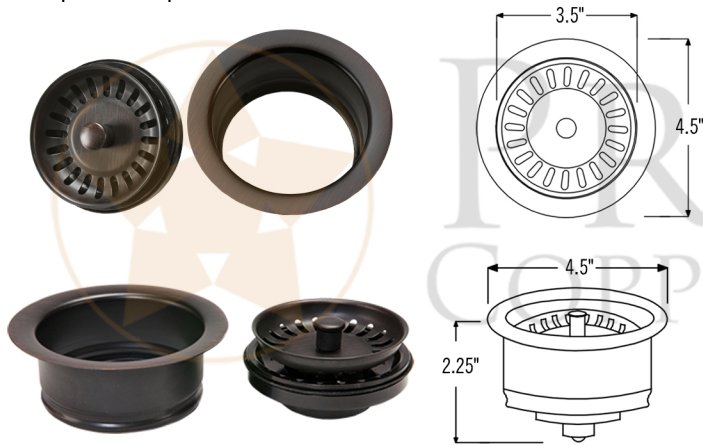

PACKAGE INCLUDES THE FOLLOWING ITEMS:

- * 30" Hammered Copper Kitchen Apron Single Basin Sink (Model# KASDB30229)
- * 3.5" Garbage Disposal Drain w/ Basket / ORB Finish (Model# D-130ORB)
- * Oil Rubbed Bronze Installation Silicone (Model# C900-ORB)
- * Copper Sink Wax (Model# W900-WAX)

* ORB: Oil Rubbed Bronze

SINK DETAILS (Model# KASDB30229)

- * 30" Hammered Copper Kitchen Apron Single Basin Sink
- * Color: Oil Rubbed Bronze
- * Outer Dimension: 30" x 22" x 9"
- * Inner Dimension: 28" x 19" x 9"
- * Rim: Left, Back, Right - 1" / Front - 2"
- * Drain Opening: 3.5" Standard
- * Material Gauge: 14
- * CODE / STANDARD COMPLIANCE: IAPMO / cUPC LISTED

* ORB: Oil Rubbed Bronze

DRAIN DETAILS (Model# D-130ORB)

- * 3.5" Deluxe Garbage Disposal Drain w/ Basket
- * Color: Oil Rubbed Bronze
- * Outer Dimension: 4.5" x 2.25"
- * Inner Dimension: 3.5"
- * Installation Type: Insinkerator Brand Compatible
- * Material: Brass
- * Prop 65 Compliant