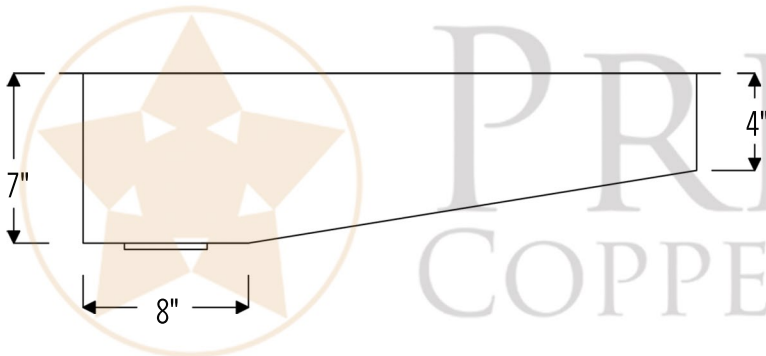

PREMIER
COPPER PRODUCTS

MODEL NUMBER: BSP5_BRECSL28DB3-D

- Description: 28" Rectangle Hammered Copper Slanted Bar/Prep Sink with 3.5" Drain Opening
- Outer Dimension: 28" x 11" x 7"
- Inner Dimension: 26" x 9"
- Height (Short Side): 4"
- Gauge: 14
- Rim: 1"
- Drain Opening: 3.5"
- Finish: Oil Rubbed Bronze | Living Copper

CODE/STANDARD COMPLIANCE
* IAPMO/cUPC LISTED

THIS PRODUCT IS HAND CRAFTED, SMALL VARIANCES IN COLOR AND SIZE MAY OCCUR.
DO NOT MAKE ANY INSTALLATION CUTS UNTIL YOU RECEIVE YOUR ITEM(S).