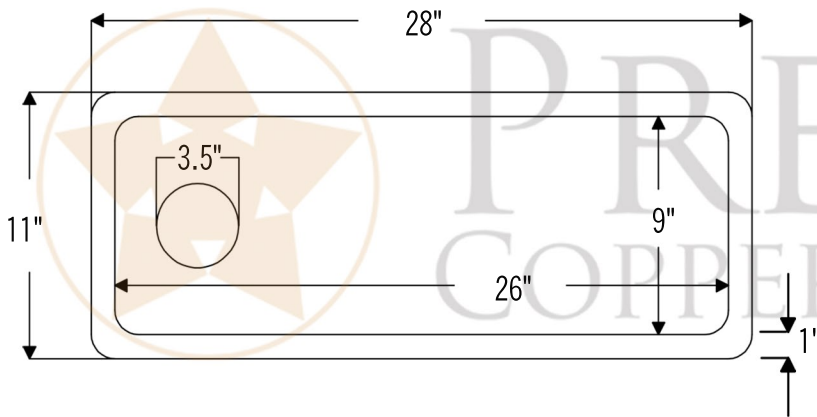

PREMIER
COPPER PRODUCTS

MODEL NUMBER: BSP5_BRECSL28DB3-D

- * Description: 28" Rectangle Hammered Copper Slanted Bar/Prep Sink with 3.5" Drain Opening
- * Outer Dimension: 28" x 11" x 7"
- * Inner Dimension: 26" x 9"
- * Height (Short Side): 4"
- * Gauge: 14
- * Rim: 1"
- * Drain Opening: 3.5"
- * Finish: Oil Rubbed Bronze | Living Copper

CODE/STANDARD COMPLIANCE
* IAPMO/cUPC LISTED

THIS PRODUCT IS HAND CRAFTED, SMALL VARIANCES IN COLOR AND SIZE MAY OCCUR.
DO NOT MAKE ANY INSTALLATION CUTS UNTIL YOU RECEIVE YOUR ITEM(S).

PACKAGE INCLUDES THE FOLLOWING ACCESSORIES:

- * Description: 3.5" Basket Strainer Drain
- * Upper Flange Dimension: 4.5"
- * Material: Solid Brass
- * Prop 65 Compliant

WAX DETAILS (Model# W900-WAX)

- * Description: Copper Sink Wax Protectant
- * Made From Natural Bee's Wax
- * No Wax Build Up Ever!
- * Hard Water Protection
- * Works Great on a Variety of Different Surfaces:

SILICONE DETAILS (Model# C900-ORB)

- * Description: Neutral Cure Copper Sink Installation Silicone
- * Color: Oil Rubbed Bronze
- * Size: 4.7oz