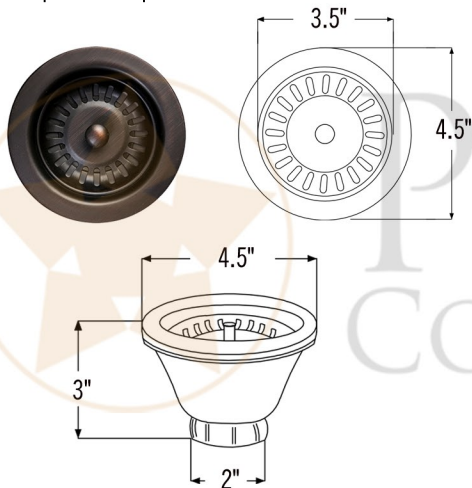

PREMIER
COPPER PRODUCTS

MODEL NUMBER: BSP5_BRECSL28DB3-D

- * Description: 28" Rectangle Hammered Copper Slanted Bar/Prep Sink with 3.5" Drain Opening
- * Outer Dimension: 28" x 11" x 7"
- * Inner Dimension: 26" x 9"
- * Height (Short Side): 4"
- * Gauge: 14
- * Rim: 1"
- * Drain Opening: 3.5"
- * Finish: Oil Rubbed Bronze | Living Copper

CODE/STANDARD COMPLIANCE
* IAPMO/cUPC LISTED

THIS PRODUCT IS HAND CRAFTED, SMALL VARIANCES IN COLOR AND SIZE MAY OCCUR.
DO NOT MAKE ANY INSTALLATION CUTS UNTIL YOU RECEIVE YOUR ITEM(S).

PACKAGE INCLUDES THE FOLLOWING ACCESSORIES:

- * Description: 3.5" Basket Strainer Drain
- * Upper Flange Dimension: 4.5"
- * Material: Solid Brass
- * Prop 65 Compliant

WAX DETAILS (Model# W900-WAX)

- * Description: Copper Sink Wax Protectant
- * Made From Natural Bee's Wax
- * No Wax Build Up Ever!
- * Hard Water Protection
- * Works Great on a Variety of Different Surfaces:

SILICONE DETAILS (Model# C900-ORB)

- * Description: Neutral Cure Copper Sink Installation Silicone
- * Color: Oil Rubbed Bronze
- * Size: 4.7oz