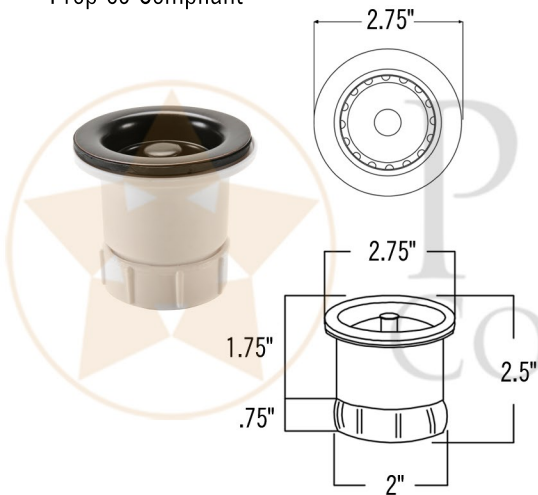

- * Description: 15" Square Hammered Copper Bar/Prep Sink with 2" Drain Opening
- * Outer Dimension: 15" x 15" x 7"
- * Inner Dimension: 13" x 13" x 7"
- * Rim: 1"
- * Drain Opening: 2"
- * Finish: Oil Rubbed Bronze

PACKAGE INCLUDES THE FOLLOWING ACCESSORIES:

- * 2" Basket Strainer Drain / ORB Finish (Model# D-133ORB)
- * Copper Sink Wax (Model# W900-WAX)
- * Neutral Cure Copper Sink Installation Silicone (Model# C900-ORB)

* ORB: Oil Rubbed Bronze

DRAIN DETAILS (Model# D-133ORB)

- * Description: 2" Bar Basket Sink Drain
- * Upper Flange Dimension: 2.75"
- * Material: Solid Brass
- * Prop 65 Compliant

WAX DETAILS (Model# W900-WAX)

SILICONE DETAILS (Model# C900-ORB)

- * Description: Neutral Cure Copper Sink Installation Silicone
- * Color: Oil Rubbed Bronze
- * Size: 4.7oz