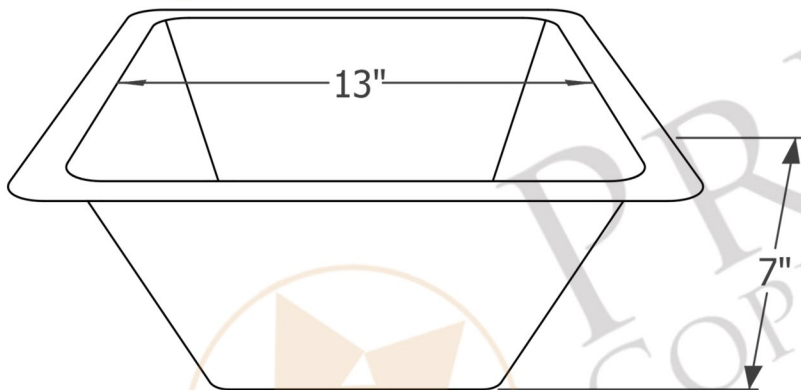

- Description: 15" Square Hammered Copper Bar/Prep Sink with 2" Drain Opening
- Outer Dimension: 15" x 15" x 7"
- Inner Dimension: 13" x 13" x 7"
- Rim: 1"
- Drain Opening: 2"
- Finish: Oil Rubbed Bronze

CODE/STANDARD COMPLIANCE

* IAPMO/cUPC LISTED

* ORB: Oil Rubbed Bronze

THIS PRODUCT IS HAND CRAFTED, SMALL VARIANCES IN COLOR AND SIZE MAY OCCUR.
DO NOT MAKE ANY INSTALLATION CUTS UNTIL YOU RECEIVE YOUR ITEM(S).