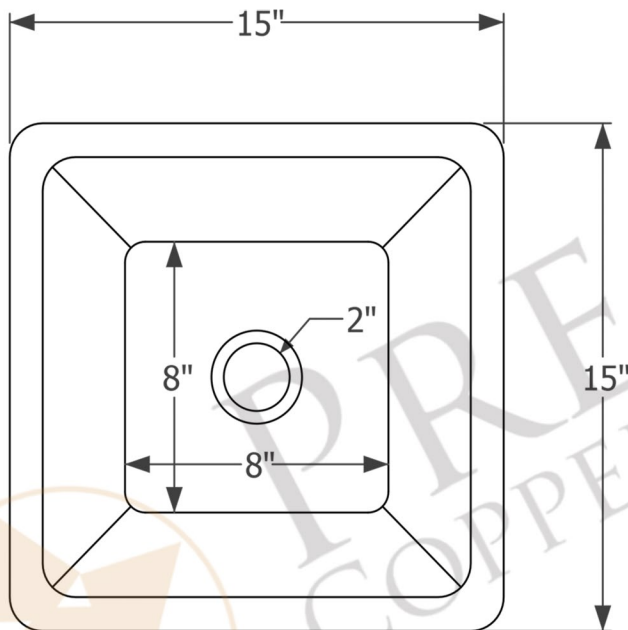

- Description: 15" Square Hammered Copper Bar/Prep Sink with 2" Drain Opening
- Outer Dimension: 15" x 15" x 7"
- Inner Dimension: 13" x 13" x 7"
- Rim: 1"
- Drain Opening: 2"
- Finish: Oil Rubbed Bronze

CODE/STANDARD COMPLIANCE

* IAPMO/cUPC LISTED

* ORB: Oil Rubbed Bronze

THIS PRODUCT IS HAND CRAFTED, SMALL VARIANCES IN COLOR AND SIZE MAY OCCUR.
DO NOT MAKE ANY INSTALLATION CUTS UNTIL YOU RECEIVE YOUR ITEM(S).