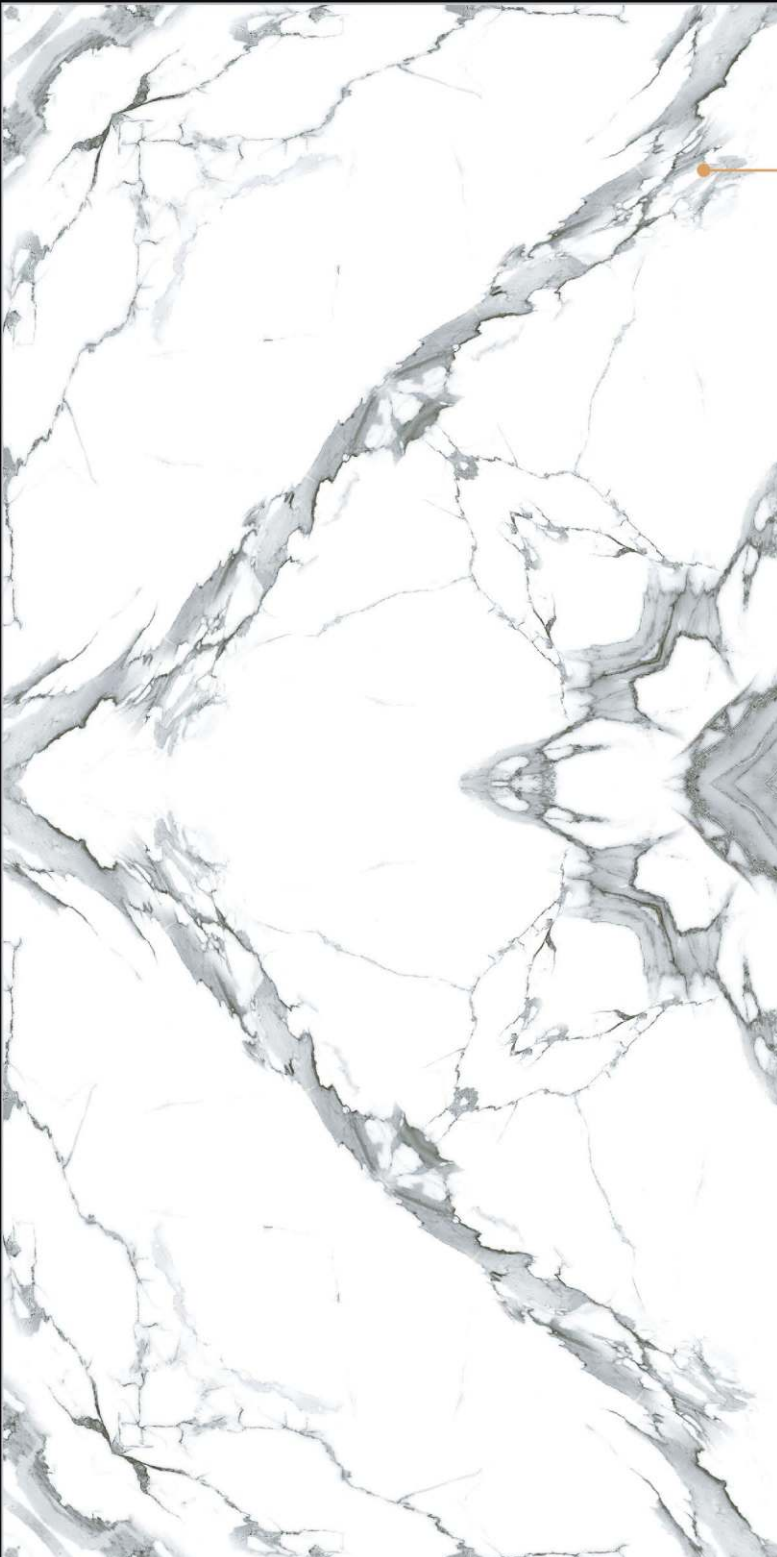

600x1200mm

GVT-PGVT

SALONI
CERAMIC

**VENTEO
GREY**

Mirror
SERIES