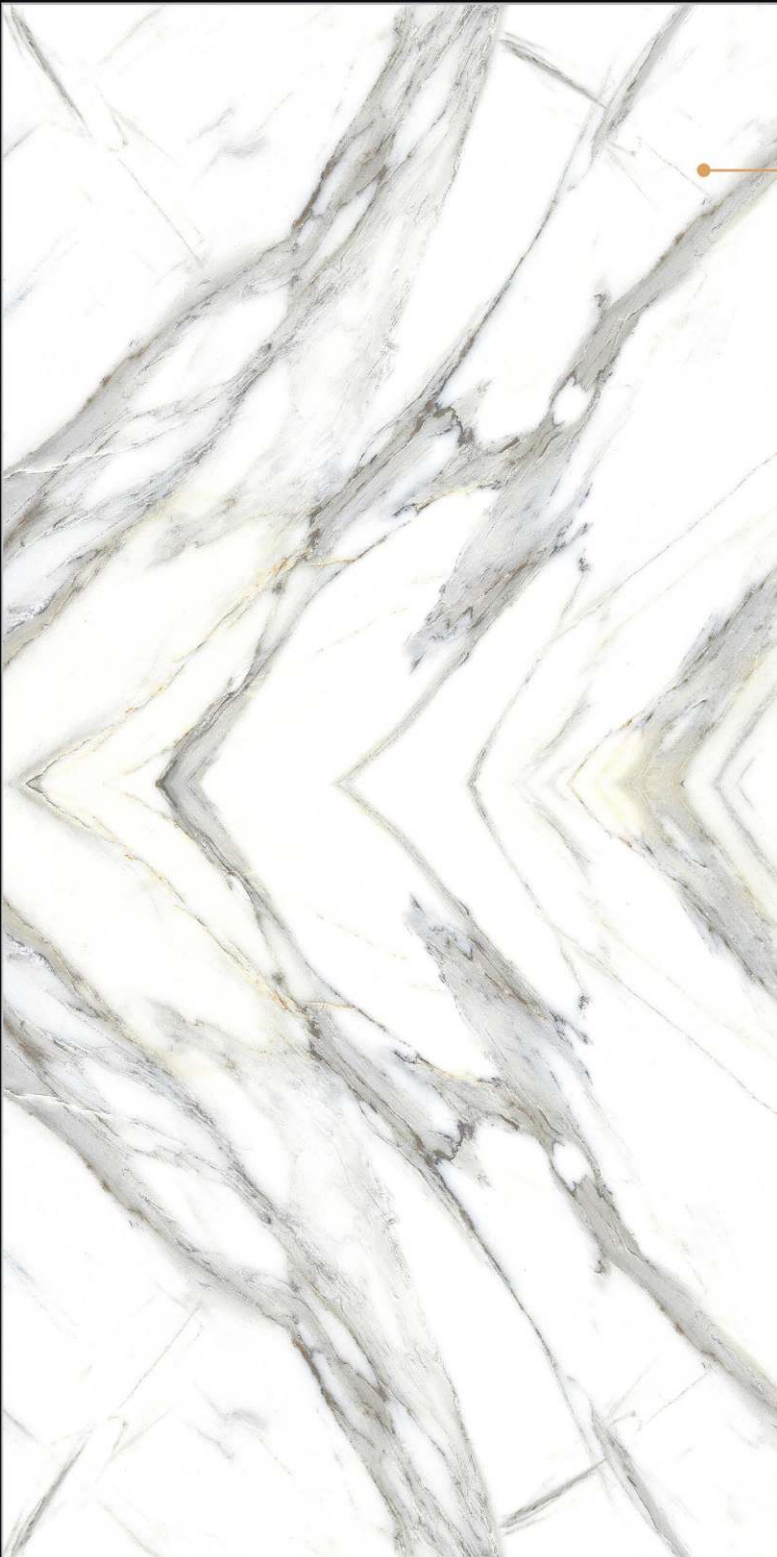

600x1200mm

GVT-PGVT

SALONI
CERAMIC

**FENIX
GREY**

Mirror
SERIES

600x1200mm

GVT-PGVT

SALONI
CERAMIC