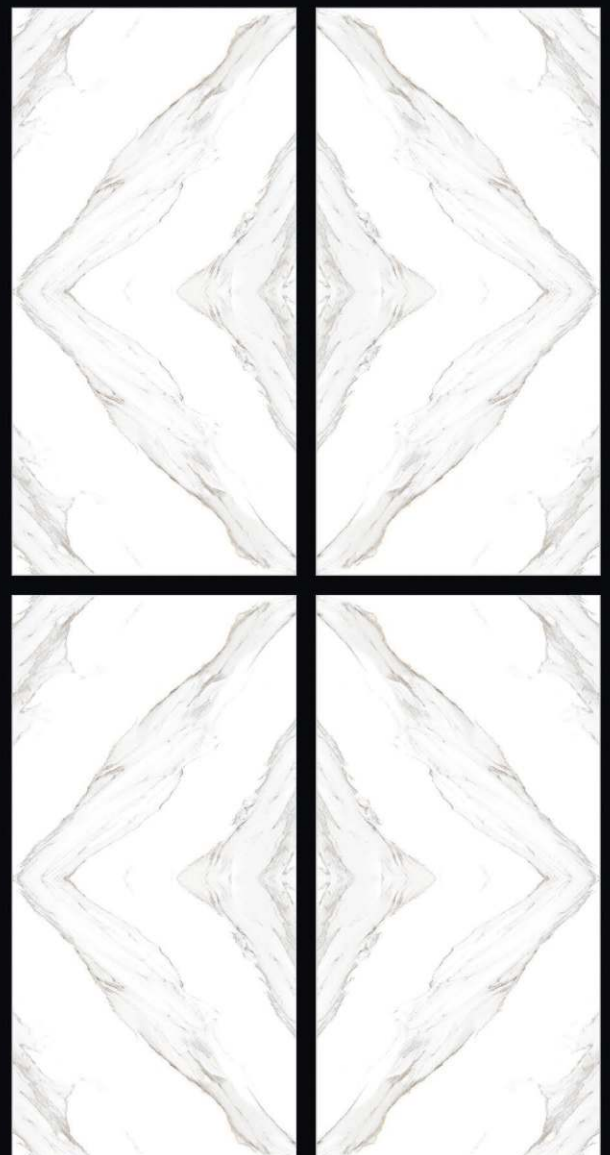

600x1200mm

GVT-PGVT

SALONI
CERAMIC

**CHRISTA
WHITE**

Mirror
SERIES