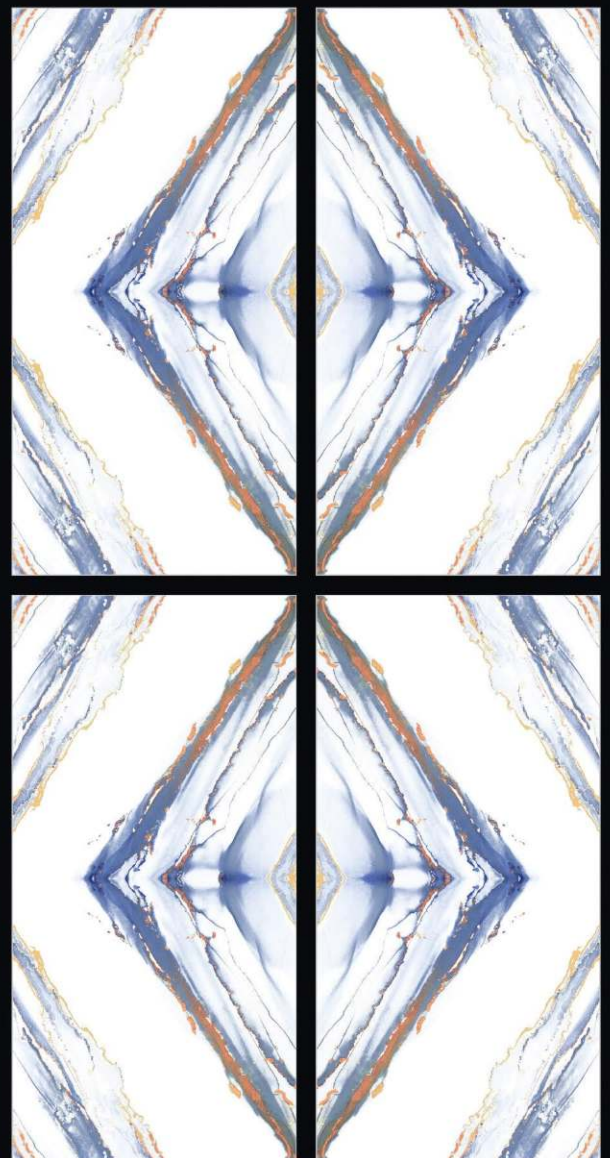

600x1200mm

GVT-PGVT

SALONI
CERAMIC

**MORENO
AZUL**

Mirror
SERIES