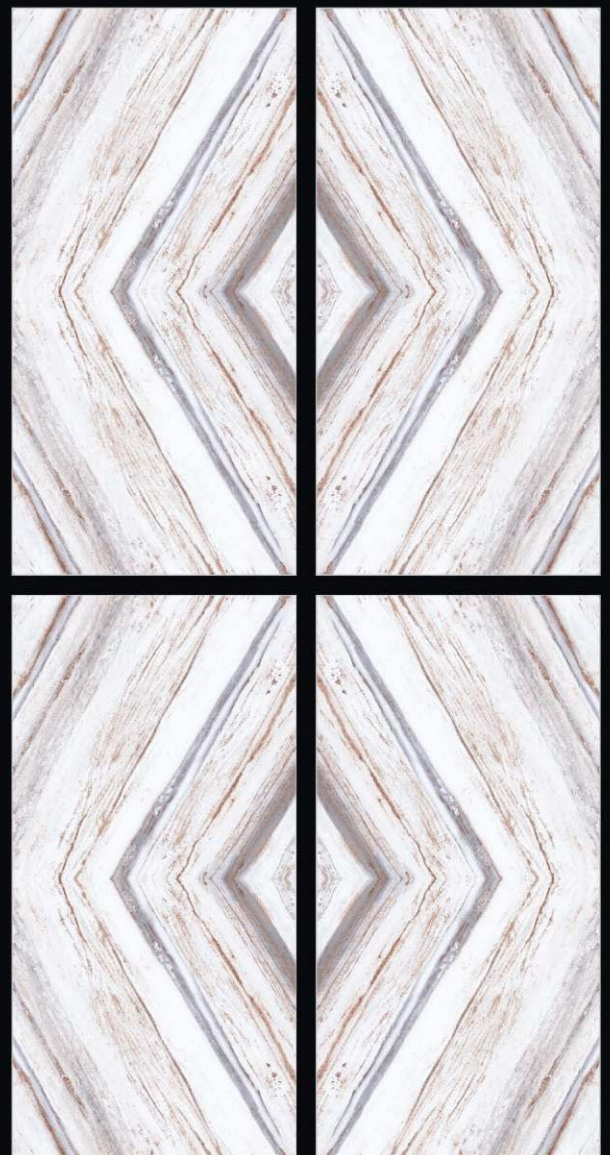

600x1200mm

GVT-PGVT

SALONI
CERAMIC

**SONET
WHIT**

Mirror
SERIES