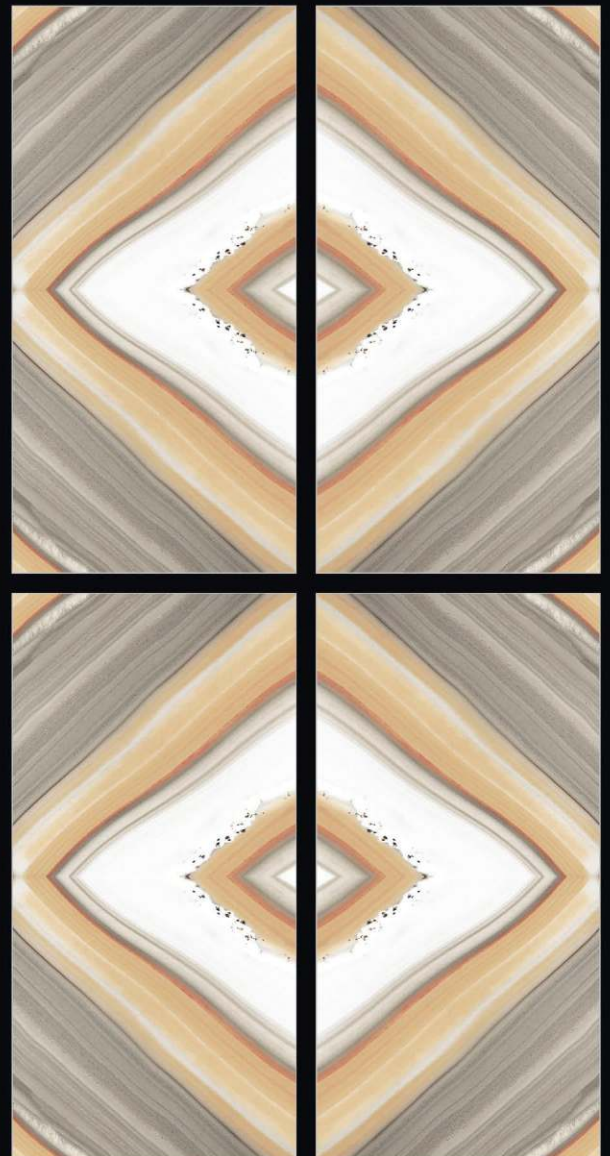

**WAVY
SNOW**

Mirror
SERIES

600x1200mm

GVT-PGVT

SALONI
CERAMIC

**ZILENA
SKY**

Mirror
SERIES

600x1200mm