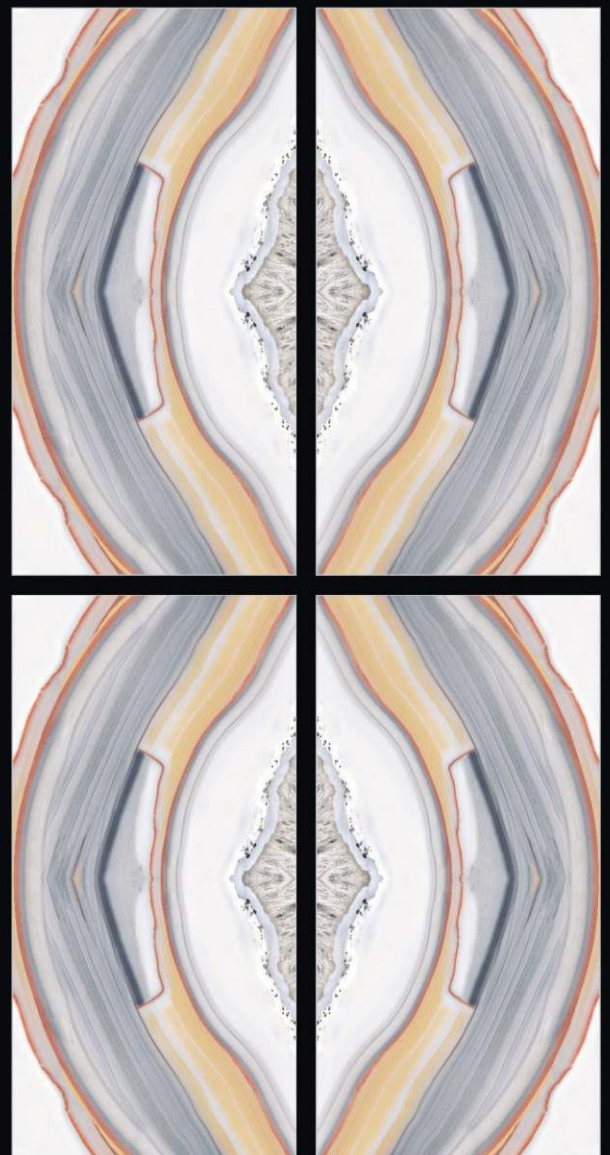

**WAVY
SNOW**

Mirror
SERIES

600x1200mm

GVT-PGVT

SALONI
CERAMIC

**ZILENA
SKY**

Mirror
SERIES

600x1200mm