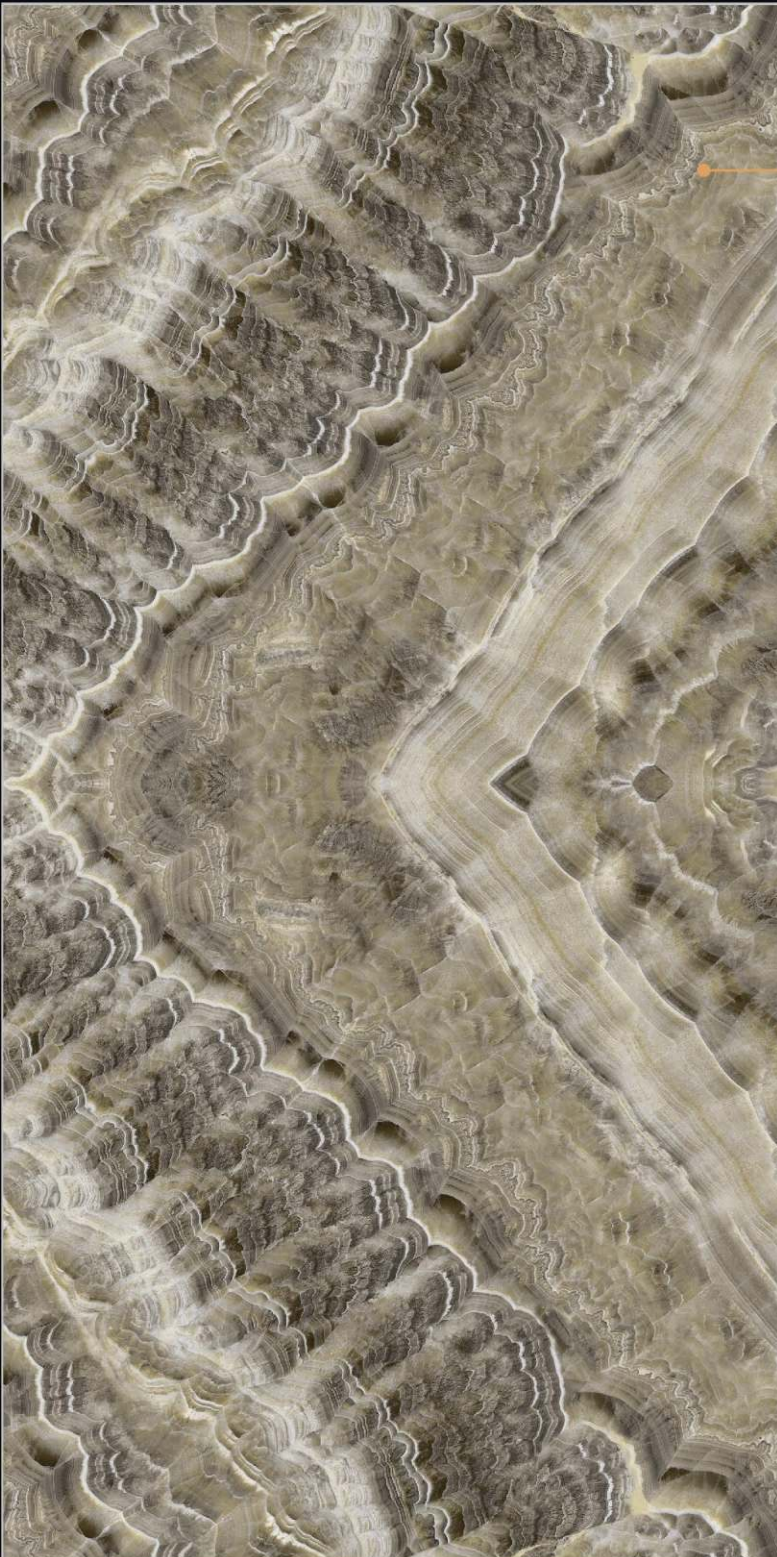

Mirror
SERIES

600x1200mm

GVT-PGVT

SALONI
CERAMIC

**RIVER
CEDAR**

Mirror
SERIES

600x1200mm

GVT-PGVT