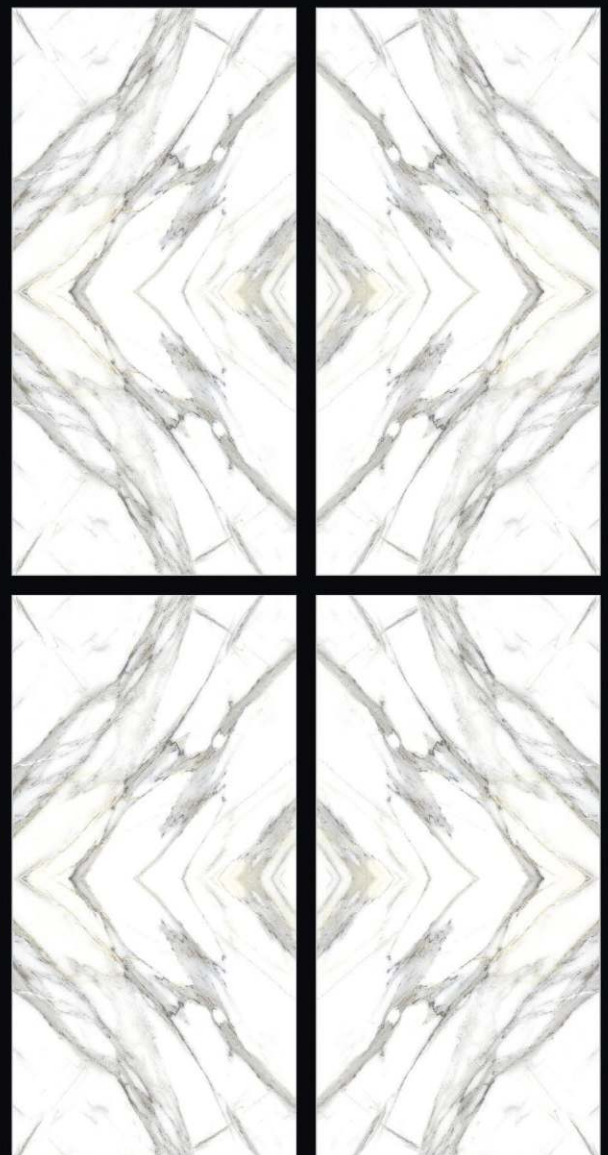

600x1200mm

GVT-PGVT

SALONI
CERAMIC

**FENIX
GREY**

Mirror
SERIES

600x1200mm

GVT-PGVT

SALONI
CERAMIC