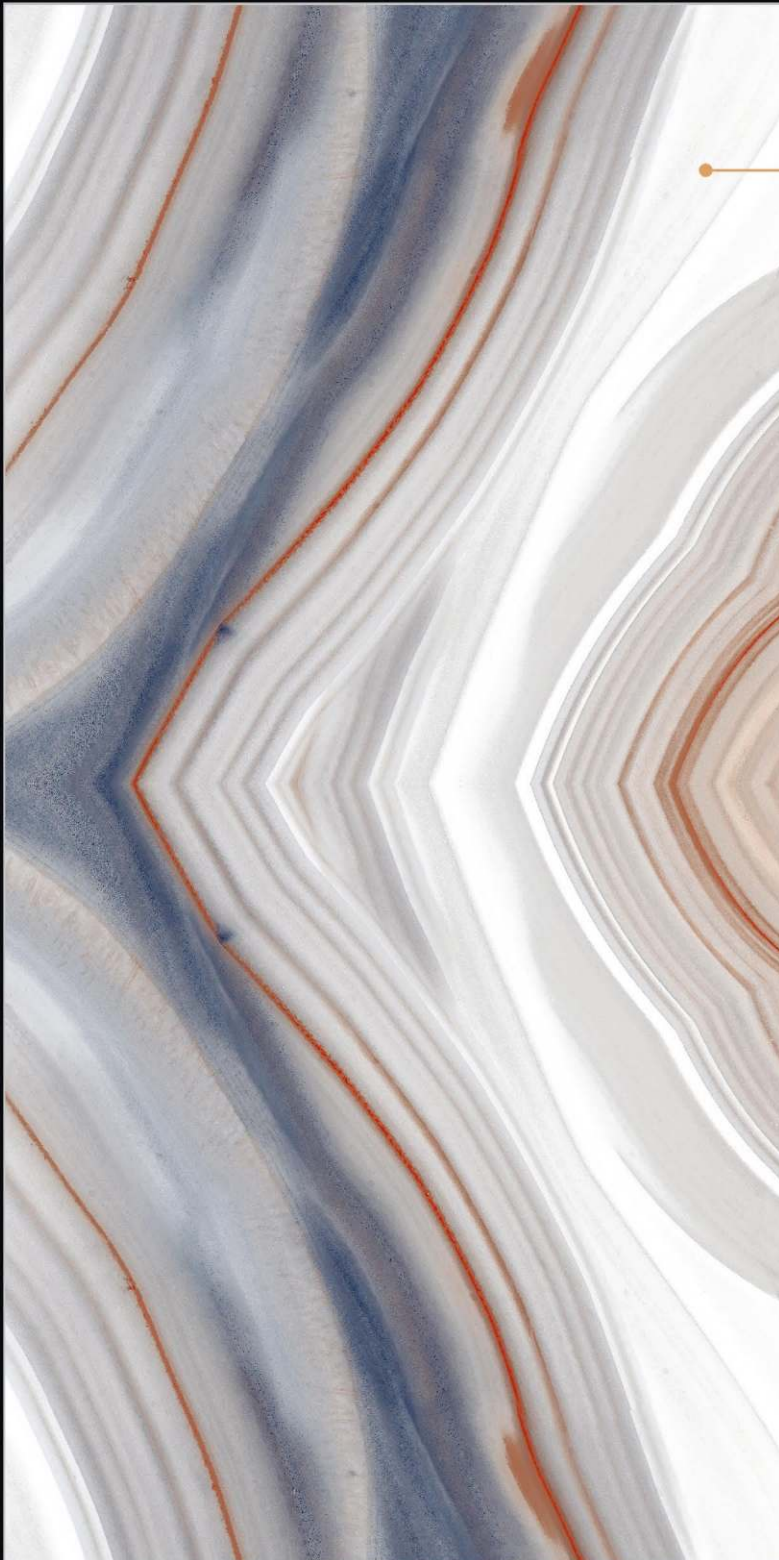

SALONI
CERAMIC

**TROPICA
BROWN**

Mirror
SERIES

600x1200mm

GVT-PGVT

SALONI
CERAMIC

**SNOW
BLUE**

Mirror
SERIES