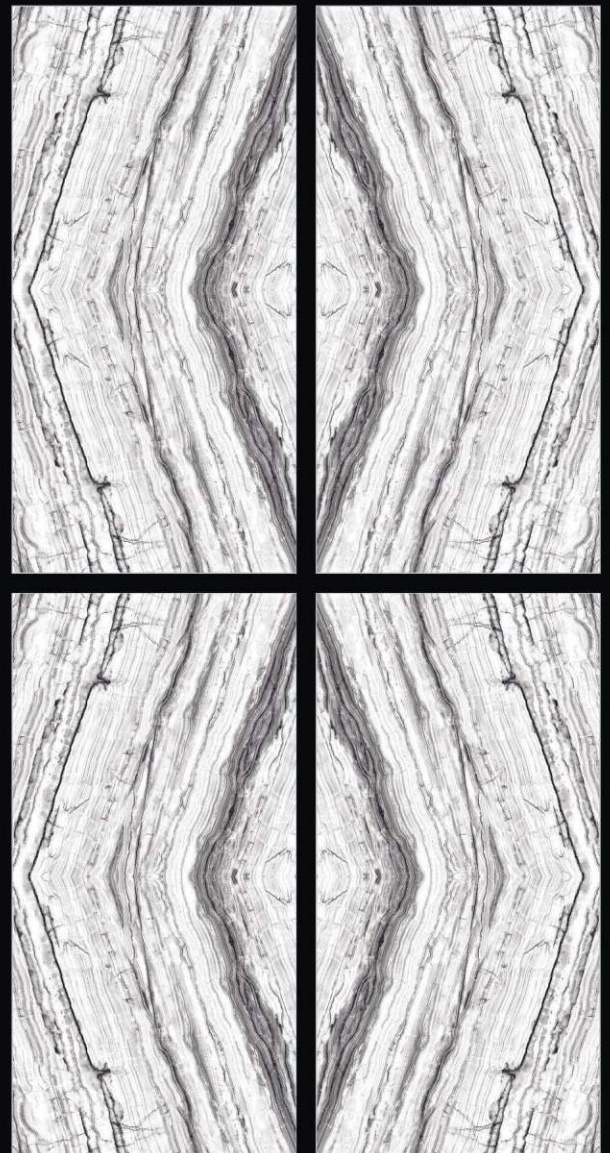

Size
24x48inch | 60x120cm

www.salonienterprise.com

600x1200mm

GVT-PGVT

SALONI
CERAMIC

**RIGAZO
BLACK**

Mirror
SERIES

SALONI
CERAMIC