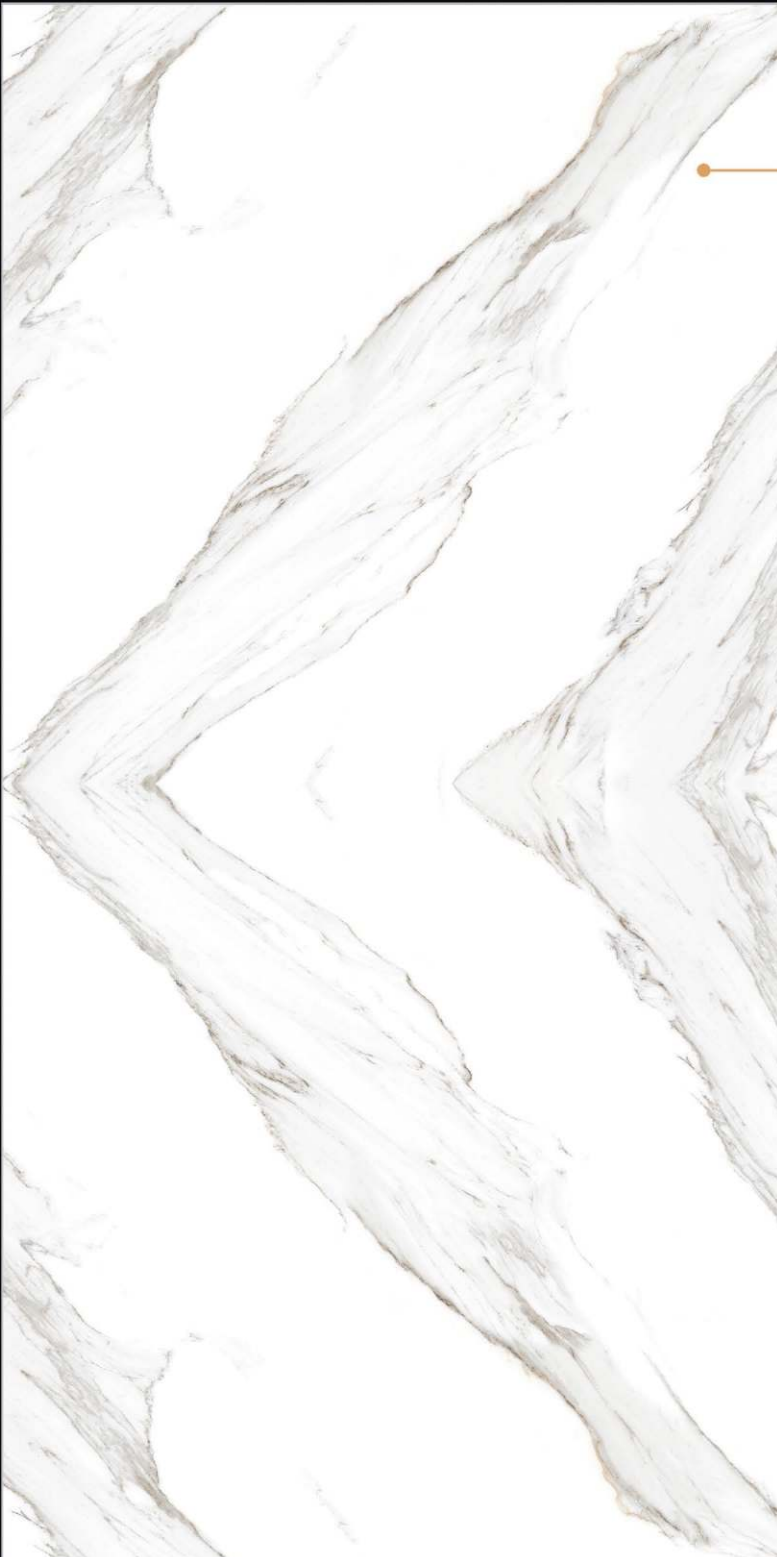

600x1200mm

GVT-PGVT

SALONI
CERAMIC

**CHRISTA
WHITE**

Mirror
SERIES