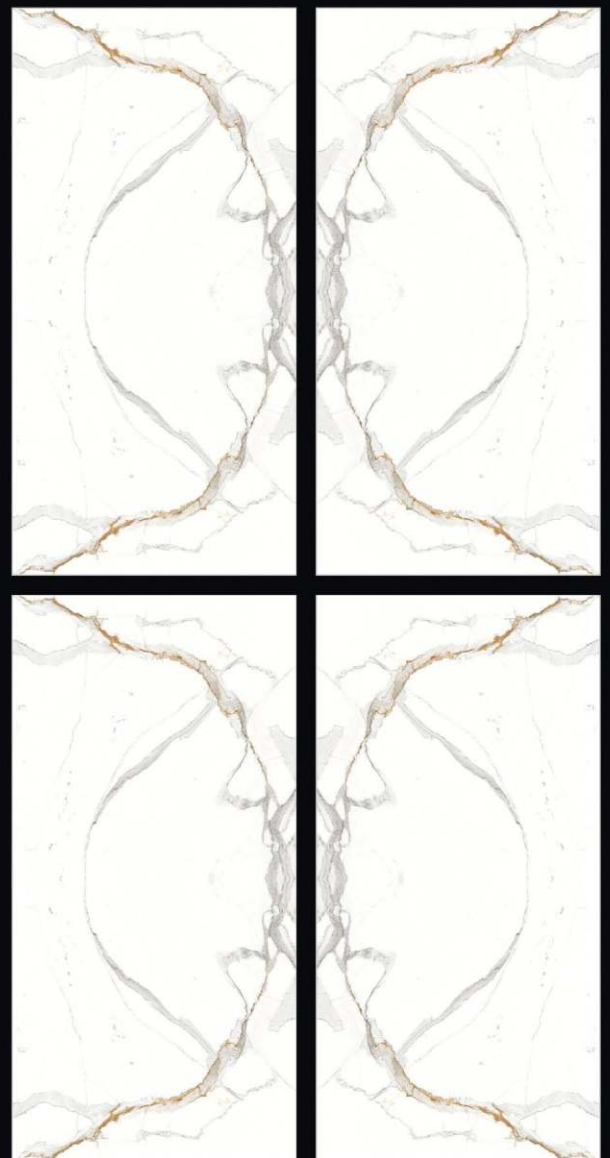

600x1200mm

GVT-PGVT

SALONI
CERAMIC

**GRANDY
STATURIO**

Mirror
SERIES