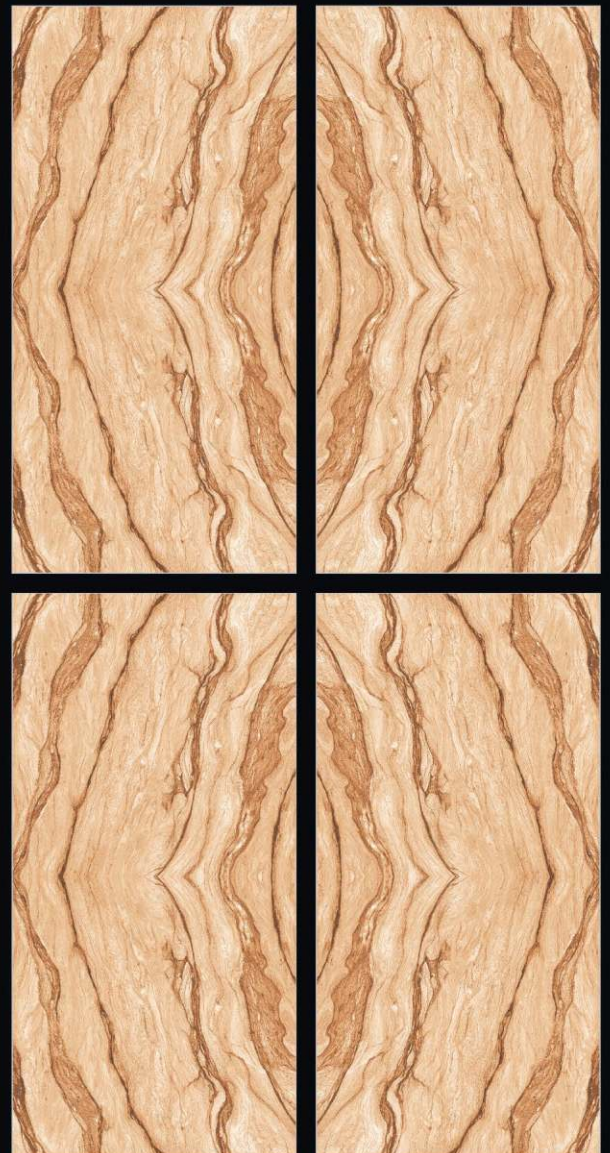

600x1200mm

GVT-PGVT

SALONI
CERAMIC

**LOGAN
BEIGE**

Mirror
SERIES