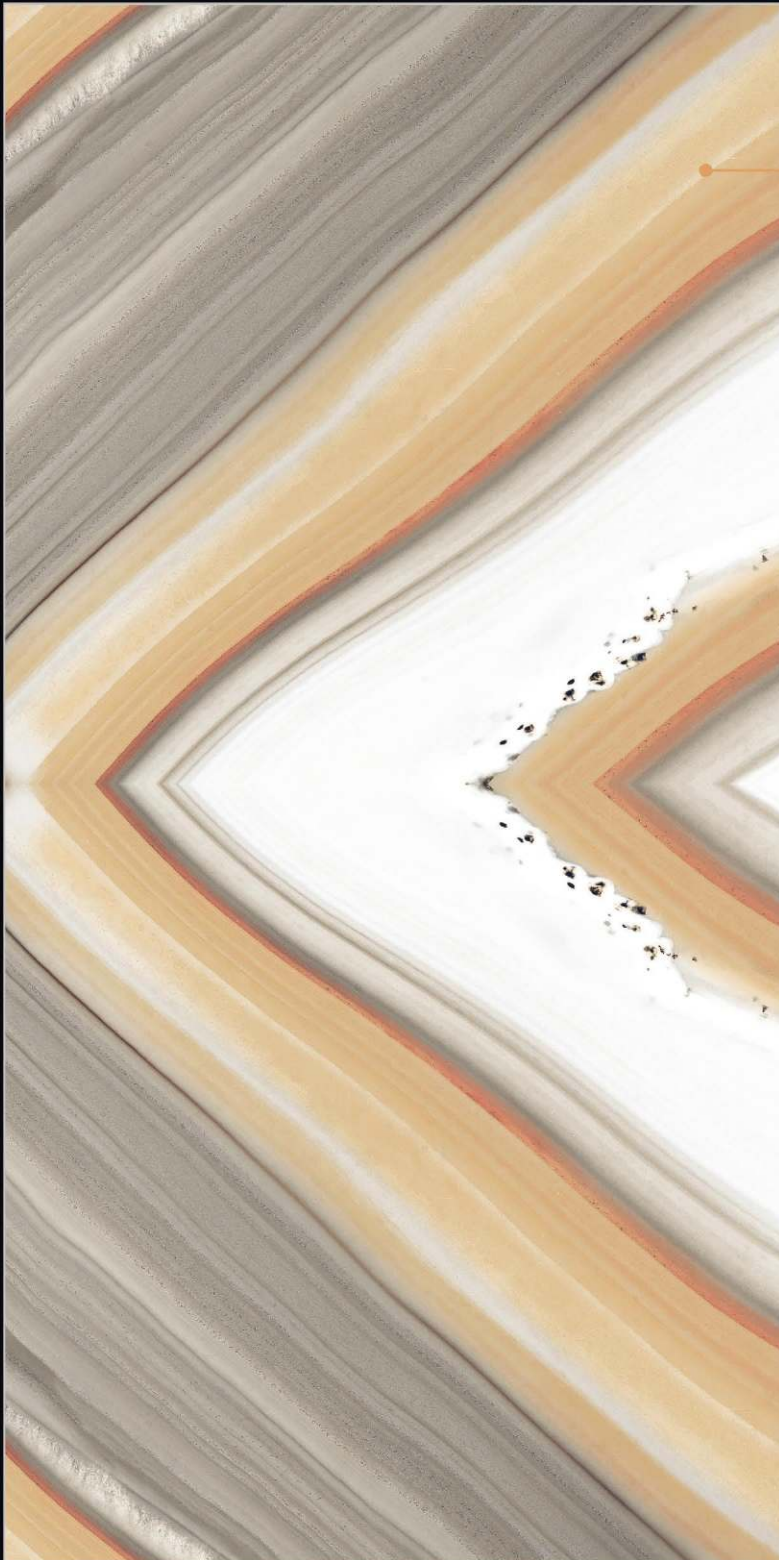

**WAVY
SNOW**

Mirror
SERIES

600x1200mm

GVT-PGVT

SALONI
CERAMIC

**ZILENA
SKY**

Mirror
SERIES

600x1200mm