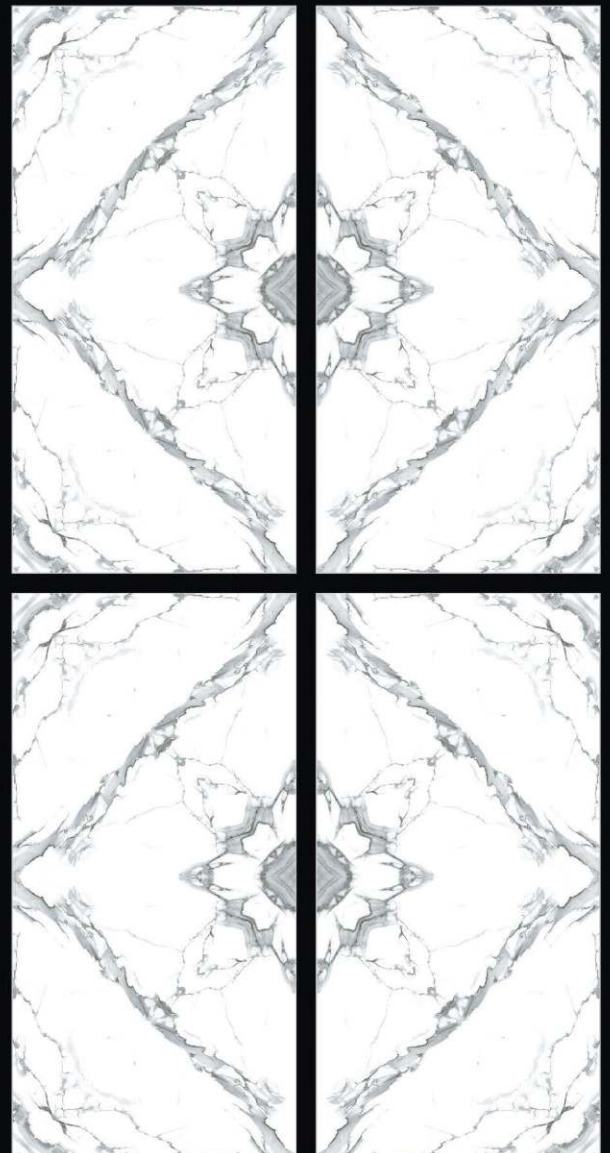

600x1200mm

GVT-PGVT

SALONI
CERAMIC

**VENTEO
GREY**

Mirror
SERIES