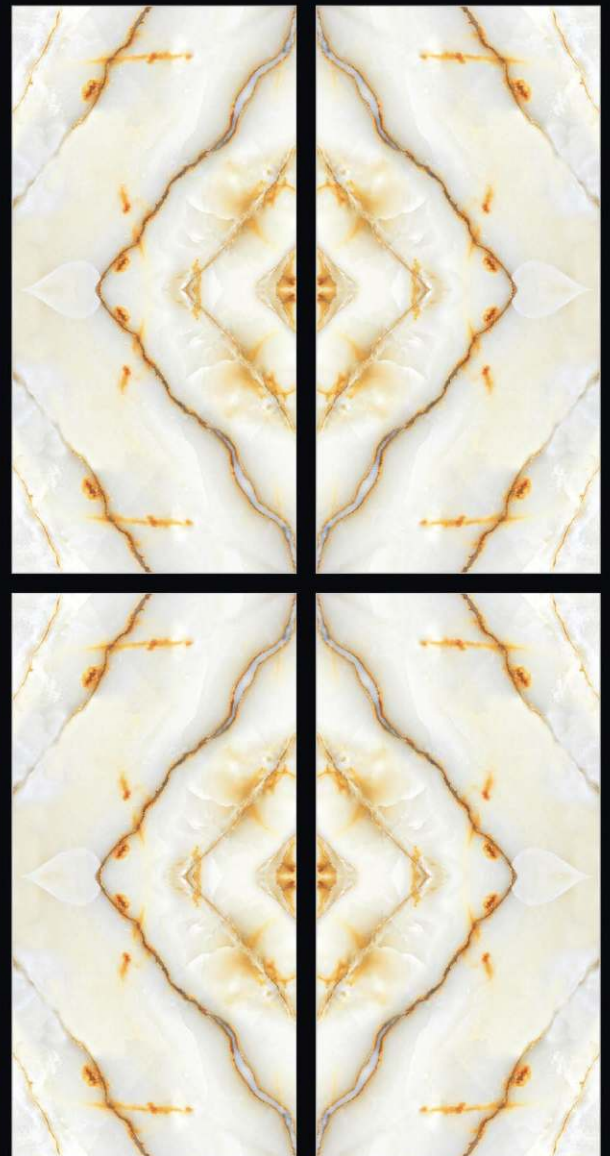

600x1200mm

GVT-PGVT

SALONI
CERAMIC

**MINT
ONIX**

Mirror
SERIES