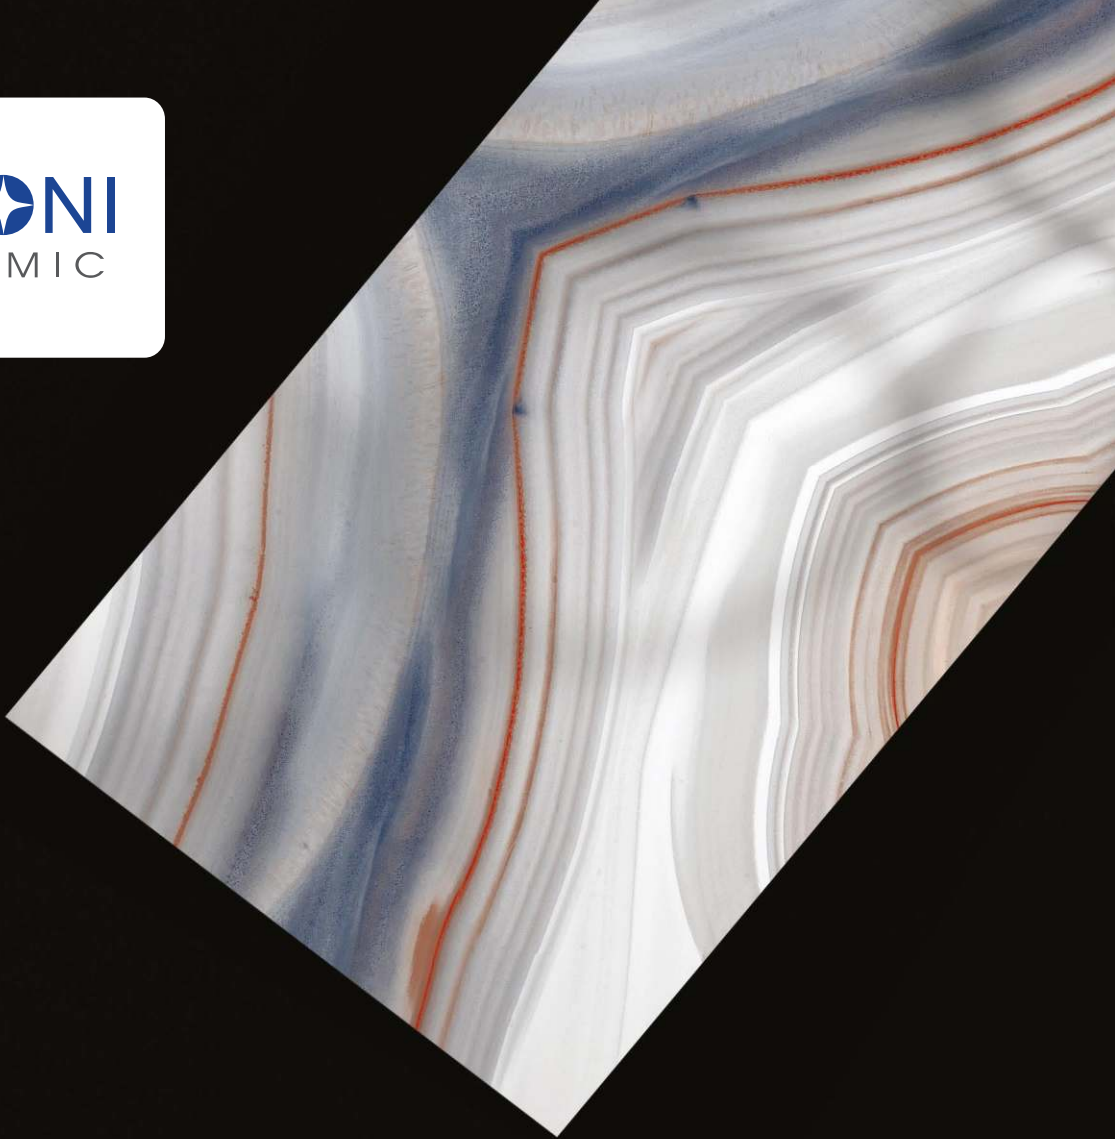

SALONI
CERAMIC

600x1200mm

GVT-PGVT

**600
x1200
mm**

Complement your space with the right tiles and right selection that gives your spaces a perfection to live your lifestyle and Change your space with shine of grace.

Size
24x48inch | 60x120cm

www.salonienterprise.com