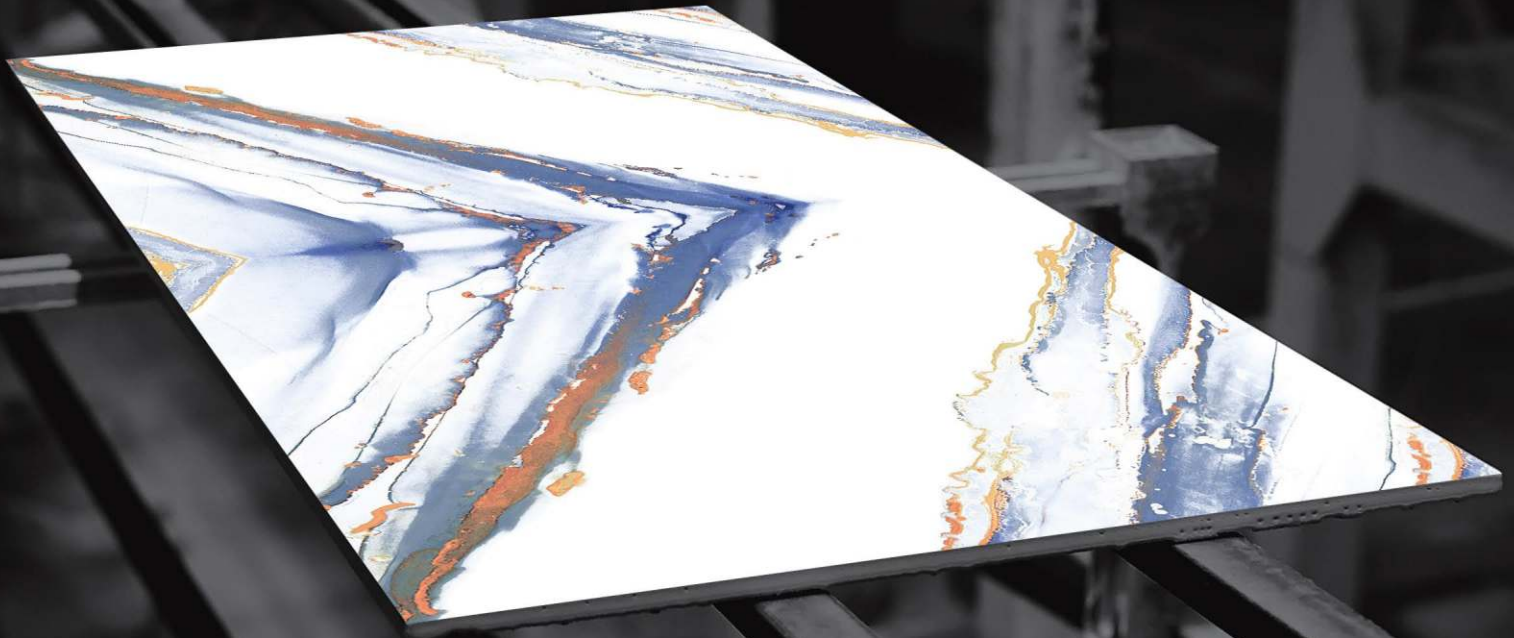

600x1200mm

GVT-PGVT

SALONI
CERAMIC

600
x1200
mm

Size
24x48inch | 60x120cm

www.salonienterprise.com