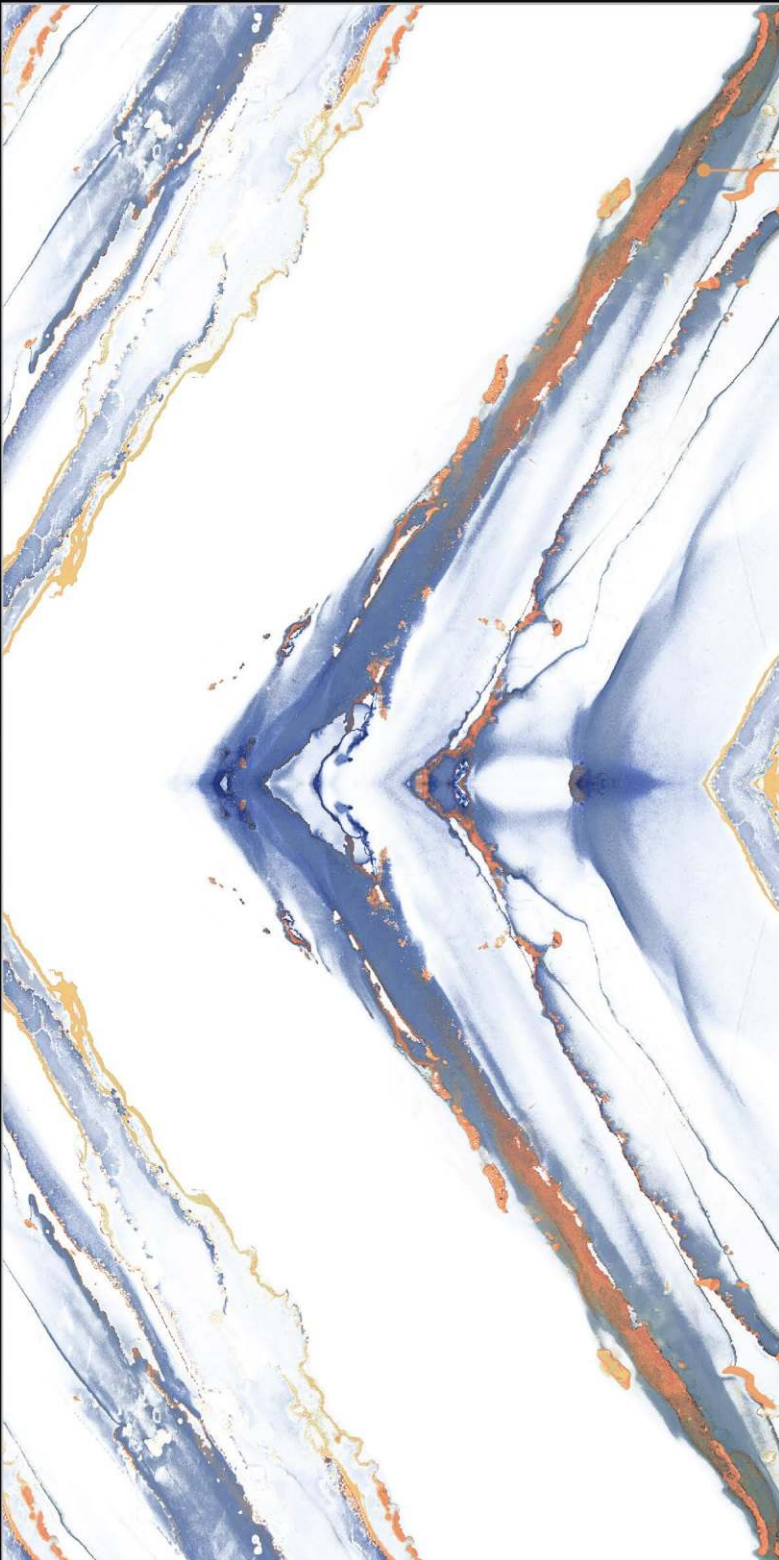

600x1200mm

GVT-PGVT

SALONI
CERAMIC

**MORENO
AZUL**

Mirror
SERIES