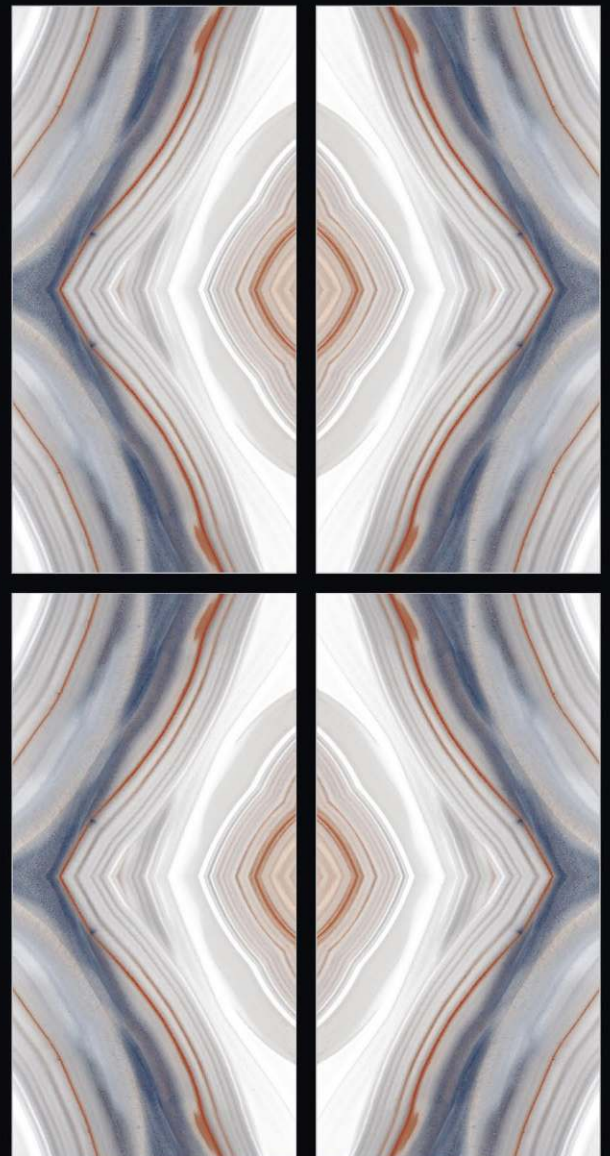

SALONI
CERAMIC

**TROPICA
BROWN**

Mirror
SERIES

600x1200mm

GVT-PGVT

SALONI
CERAMIC

**SNOW
BLUE**

Mirror
SERIES