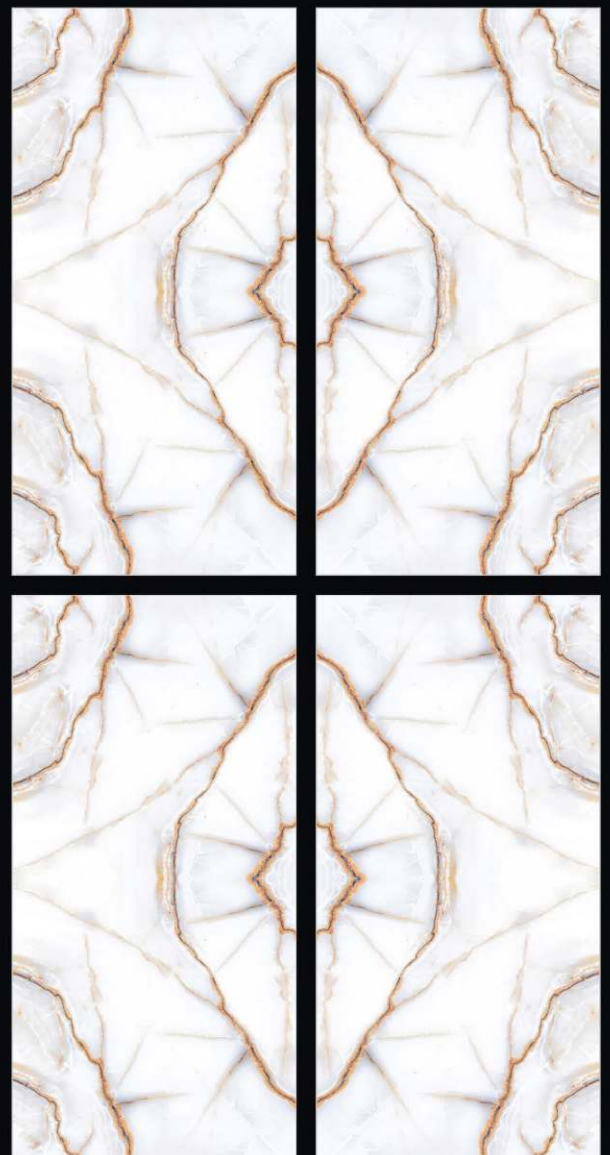

www.salonienterprise.com

600x1200mm

GVT-PGVT

SALONI
CERAMIC

**COSA
BIANCO**

Mirror
SERIES

600x1200mm

GVT-PGVT