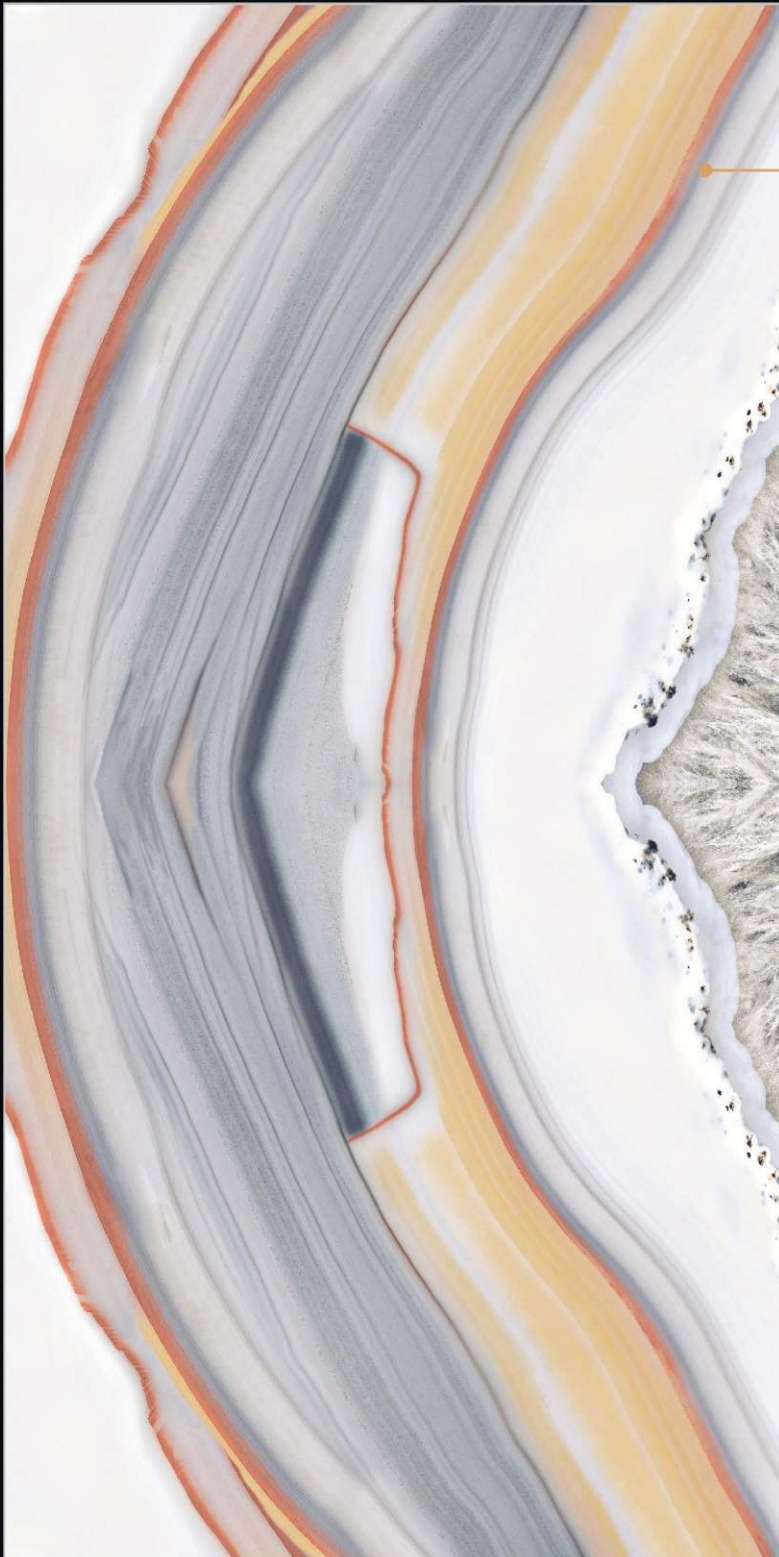

**WAVY
SNOW**

Mirror
SERIES

600x1200mm

GVT-PGVT

SALONI
CERAMIC

**ZILENA
SKY**

Mirror
SERIES

600x1200mm