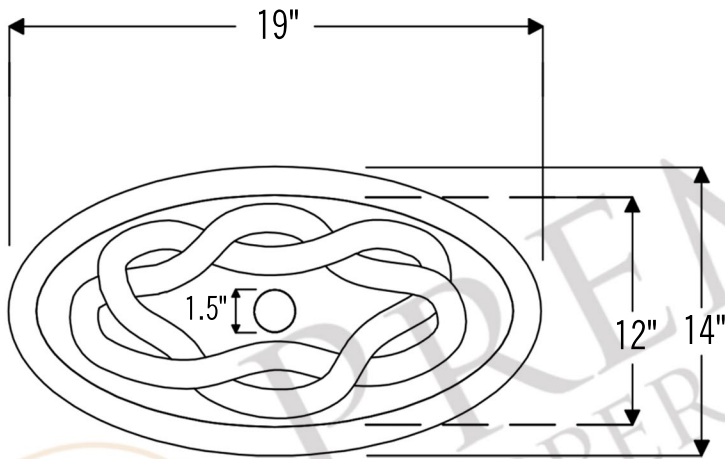

PREMIER
COPPER PRODUCTS

MODEL NUMBER: BSP5_LO19FBDDDB-P

- Description: Oval Braid Under Counter Hammered Copper Sink
- Outer Dimension: 19" x 14" x 6"
- Inner Dimension: 17" x 12" x 6"
- Rim: 1"
- Drain Opening: 1.5"
- Finish: Oil Rubbed Bronze
- Design: Braid

CODE/STANDARD COMPLIANCE

* IAPMO/cUPC LISTED

* ORB: Oil Rubbed Bronze

THIS PRODUCT IS HAND CRAFTED, SMALL VARIANCES IN COLOR AND SIZE MAY OCCUR.
DO NOT MAKE ANY INSTALLATION CUTS UNTIL YOU RECEIVE YOUR ITEM(S).