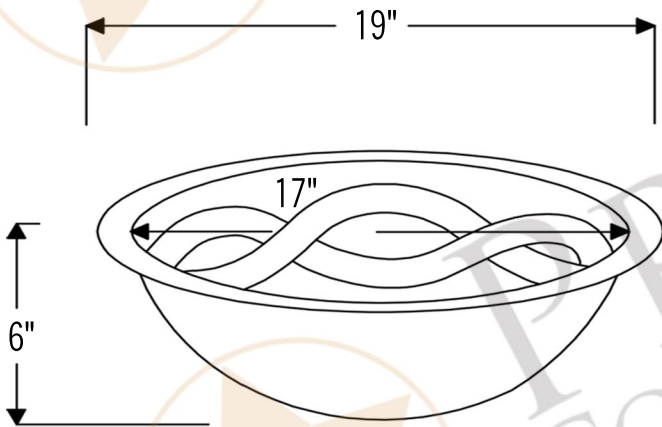

PREMIER
COPPER PRODUCTS

MODEL NUMBER: BSP5_LO19FBDDDB-P

- Description: Oval Braid Under Counter Hammered Copper Sink
- Outer Dimension: 19" x 14" x 6"
- Inner Dimension: 17" x 12" x 6"
- Rim: 1"
- Drain Opening: 1.5"
- Finish: Oil Rubbed Bronze
- Design: Braid

CODE/STANDARD COMPLIANCE

* IAPMO/cUPC LISTED

* ORB: Oil Rubbed Bronze

THIS PRODUCT IS HAND CRAFTED, SMALL VARIANCES IN COLOR AND SIZE MAY OCCUR.
DO NOT MAKE ANY INSTALLATION CUTS UNTIL YOU RECEIVE YOUR ITEM(S).