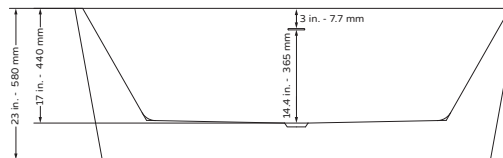

PT-1003-150