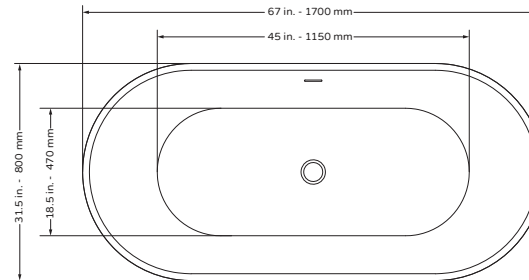

PULSE Freestanding Tub

Model # PT-1003, PT-1003-150

Specification Sheet

297 Anna St. | Watsonville, CA 95076
831.724.7300
www.PulseShowerSpas.com

TECHNICAL INFORMATION

- Installation: Freestanding
- Color: Polished White Acrylic
- Max Weight: 1102.31LBS (500kg)
- Drain Location: Center

PT-1003

- Product Weight: 90 lbs
- Water Capacity: 68.16 gal
- Box Dims: 25"x33.5"x69"

PT-1003-150

- Product Weight: 84 lbs
- Water Capacity: 56 gal
- Box Dims: 61"x31.5"x25"

PRODUCT FEATURES

- 100% polished white acrylic material
- Bathtub with waste/overflow
- Integral Slotted overflow allows for deep soaking

NOTES

- Measure your actual product for rough-in details
- Install this product according to the installation instructions
- Allow for 3" (76mm) diameter of clearance around the drain pipe on finished floor material to prevent drain body interference during installation
- Drain sold separately

CODE/STANDARDS

- cUPC Approved

WARRANTY

- 5 Years

PT-1003

PT-1003-150

POP-UP DRAIN