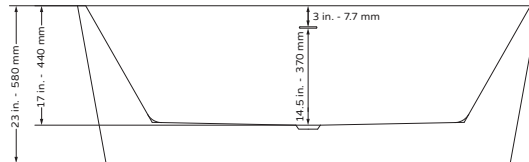

PULSE Freestanding Tub

Model # PT-1003, PT-1003-150

Specification Sheet

297 Anna St. | Watsonville, CA 95076
831.724.7300
www.PulseShowerSpas.com

TECHNICAL INFORMATION

- Installation: Freestanding
- Color: Polished White Acrylic
- Max Weight: 1102.31LBS (500kg)
- Drain Location: Center

PT-1003

- Product Weight: 90 lbs
- Water Capacity: 68.16 gal
- Box Dims: 25"x33.5"x69"

PT-1003-150

- Product Weight: 84 lbs
- Water Capacity: 56 gal
- Box Dims: 61"x31.5"x25"

PRODUCT FEATURES

- 100% polished white acrylic material
- Bathtub with waste/overflow
- Integral Slotted overflow allows for deep soaking

NOTES

- Measure your actual product for rough-in details
- Install this product according to the installation instructions
- Allow for 3" (76mm) diameter of clearance around the drain pipe on finished floor material to prevent drain body interference during installation
- Drain sold separately

CODE/STANDARDS

- cUPC Approved

WARRANTY

- 5 Years

PT-1003

PT-1003-150

POP-UP DRAIN