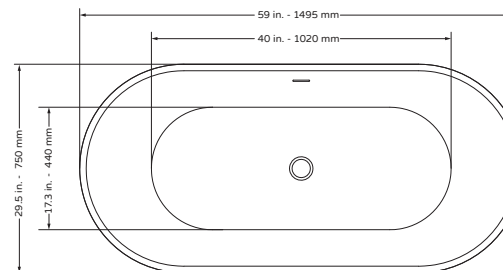

PT-1003-150

POP-UP DRAIN