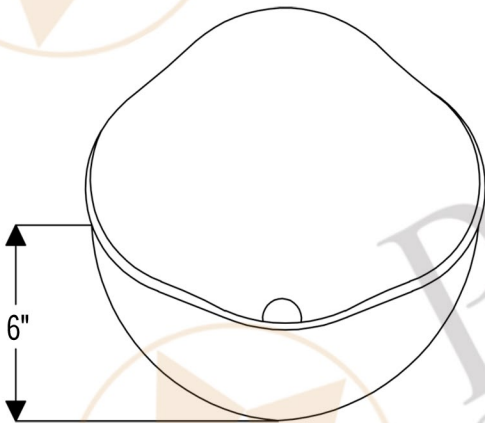

PREMIER
COPPER PRODUCTS

MODEL NUMBER: BSP5_PVSHELL17-P

- Description: Free Form Hand Forged Old World Copper Vessel Sink
- Outer Dimension: 17" x 15" x 6"
- Drain Opening: 1.5"
- Finish: Oil Rubbed Bronze

CODE/STANDARD COMPLIANCE

* IAPMO/cUPC LISTED

* ORB: Oil Rubbed Bronze

THIS PRODUCT IS HAND CRAFTED, SMALL VARIANCES IN COLOR AND SIZE MAY OCCUR.
DO NOT MAKE ANY INSTALLATION CUTS UNTIL YOU RECEIVE YOUR ITEM(S).