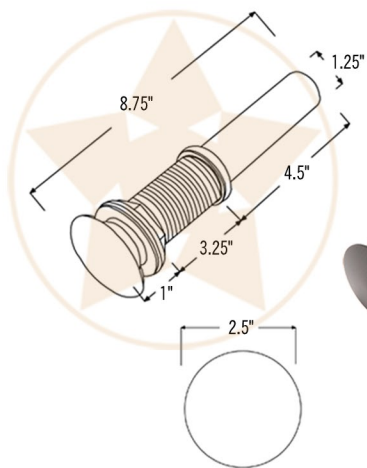

PREMIER
COPPER PRODUCTS

MODEL NUMBER: BSP5_PVSHELL17-P

- * Description: Free Form Hand Forged Old World Copper Vessel Sink
- * Outer Dimension: 17" x 15" x 6"
- * Drain Opening: 1.5"
- * Finish: Oil Rubbed Bronze

PACKAGE INCLUDES THE FOLLOWING ACCESSORIES:

- * 1.5" Non-Overflow Pop-Up Bathroom Sink Drain / ORB Finish (Model# D-208ORB)
- * Copper Sink Wax (Model# W900-WAX)
- * Neutral Cure Copper Sink Installation Silicone (Model# C900-ORB)

* ORB: Oil Rubbed Bronze

DRAIN DETAILS (Model# D-208ORB)

- * Description: 1.5" Non-Overflow Pop-Up Bathroom Sink Drain
- * Design: Push Up Top
- * Upper Flange Dimension: 2"
- * Material: Solid Brass
- * Prop 65 Compliant

SILICONE DETAILS (Model# C900-ORB)

- * Description: Neutral Cure Copper Sink Installation Silicone
- * Color: Oil Rubbed Bronze
- * Size: 4.7oz