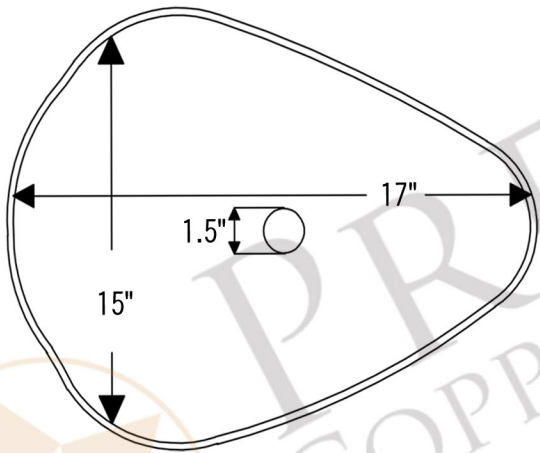

PREMIER
COPPER PRODUCTS

MODEL NUMBER: BSP5_PVSHELL17-P

- Description: Free Form Hand Forged Old World Copper Vessel Sink
- Outer Dimension: 17" x 15" x 6"
- Drain Opening: 1.5"
- Finish: Oil Rubbed Bronze

CODE/STANDARD COMPLIANCE

* IAPMO/cUPC LISTED

* ORB: Oil Rubbed Bronze

THIS PRODUCT IS HAND CRAFTED, SMALL VARIANCES IN COLOR AND SIZE MAY OCCUR.
DO NOT MAKE ANY INSTALLATION CUTS UNTIL YOU RECEIVE YOUR ITEM(S).