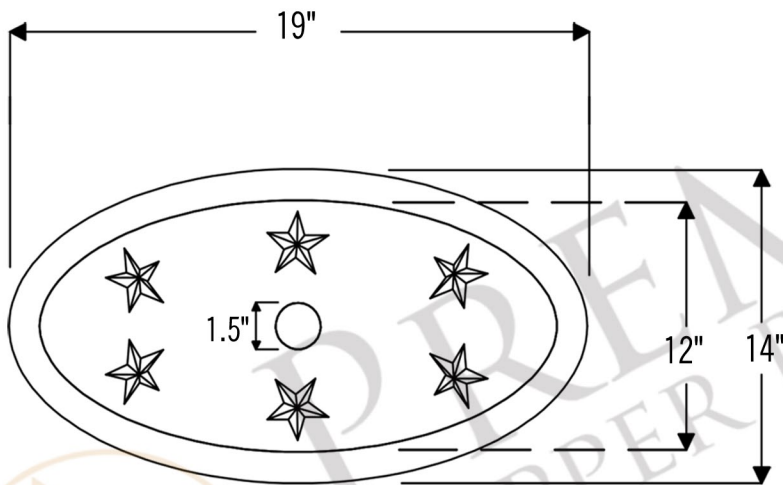

PREMIER
COPPER PRODUCTS

MODEL NUMBER: BSP5_LO19RSTDB-P

- Description: Oval Star Self Rimming Hammered Copper Sink
- Outer Dimension: 19" x 14" x 6"
- Inner Dimension: 17" x 12" x 6"
- Rim: 1"
- Drain Opening: 1.5"
- Finish: Oil Rubbed Bronze
- Design: Stars

CODE/STANDARD COMPLIANCE

* IAPMO/cUPC LISTED

* ORB: Oil Rubbed Bronze

THIS PRODUCT IS HAND CRAFTED, SMALL VARIANCES IN COLOR AND SIZE MAY OCCUR.
DO NOT MAKE ANY INSTALLATION CUTS UNTIL YOU RECEIVE YOUR ITEM(S).