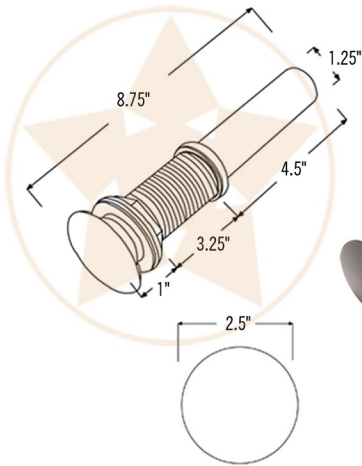

PREMIER  
COPPER PRODUCTS

MODEL NUMBER: BSP5\_LO19RSTDB-P

- \* Description: Oval Star Self Rimming Hammered Copper Sink
- \* Outer Dimension: 19" x 14" x 6"
- \* Inner Dimension: 17" x 12" x 6"
- \* Rim: 1"
- \* Drain Opening: 1.5"
- \* Finish: Oil Rubbed Bronze
- \* Design: Stars

## PACKAGE INCLUDES THE FOLLOWING ACCESSORIES:

- \* 1.5" Non-Overflow Pop-Up Bathroom Sink Drain / ORB Finish (Model# D-208ORB)
- \* Copper Sink Wax (Model# W900-WAX)
- \* Neutral Cure Copper Sink Installation Silicone (Model# C900-ORB)

### DRAIN DETAILS (Model# D-208ORB)

- \* Description: 1.5" Non-Overflow Pop-Up Bathroom Sink Drain
- \* Design: Push Up Top
- \* Upper Flange Dimension: 2"
- \* Material: Solid Brass
- \* Prop 65 Compliant

### SILICONE DETAILS (Model# C900-ORB)

- \* Description: Neutral Cure Copper Sink Installation Silicone
- \* Color: Oil Rubbed Bronze
- \* Size: 4.7oz