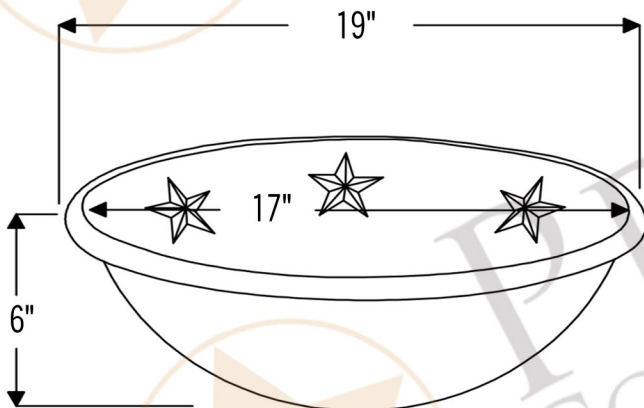

PREMIER
COPPER PRODUCTS

MODEL NUMBER: BSP5_LO19RSTDB-P

- Description: Oval Star Self Rimming Hammered Copper Sink
- Outer Dimension: 19" x 14" x 6"
- Inner Dimension: 17" x 12" x 6"
- Rim: 1"
- Drain Opening: 1.5"
- Finish: Oil Rubbed Bronze
- Design: Stars

CODE/STANDARD COMPLIANCE

* IAPMO/cUPC LISTED

* ORB: Oil Rubbed Bronze

THIS PRODUCT IS HAND CRAFTED, SMALL VARIANCES IN COLOR AND SIZE MAY OCCUR.
DO NOT MAKE ANY INSTALLATION CUTS UNTIL YOU RECEIVE YOUR ITEM(S).