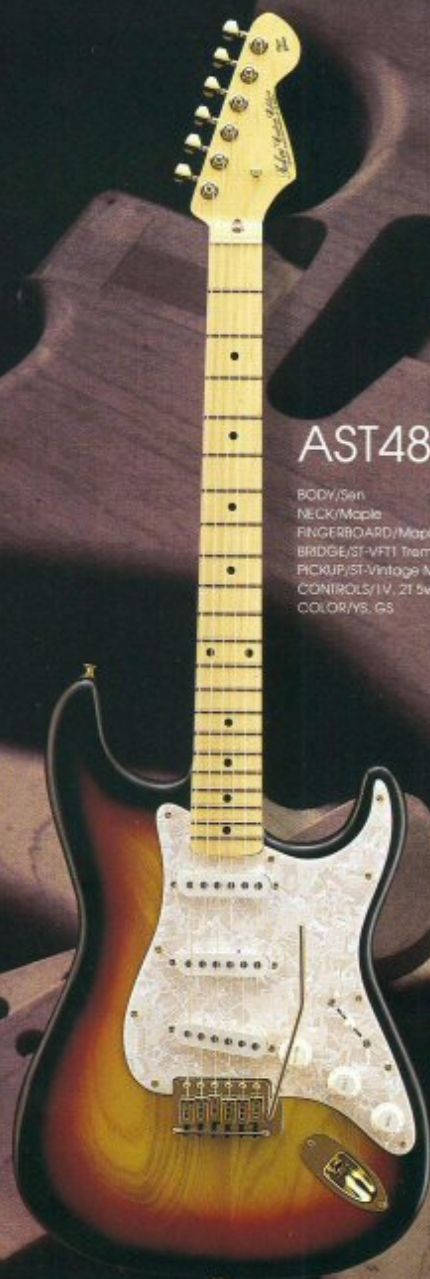

Catarogue vol.17

TOKAI Electric guitars and Basses

our instruments line-up

AST SERIES

伝統へのこだわりが生み出す、プライト&クリーンサウンド。

Feelings to tradition begin to produce it bright & clean sound.

AST481

BODY/5es
NECK/Maple
FINGERBOARD/Maple
BRIDGE/ST-VF11 Tremolo
PICKUP/ST-Vintage MK3
CONTROLS/1V, 21 5way 5W
COLOR/YS, GS

AST65QM

BODY/Guited Maple Laminated Top,
Alder Back
NECK/Maple
FINGERBOARD/Rosewood
BRIDGE/ST-V12 Tremolo
PICKUP/ST-Vintage MK2
CONTROLS/1V, 21 5way 5W
COLOR/OAK, HDC, TS

●COLOR

- Y S Yellow Sunburst
- G S Golden Sunburst
- OAK Oak
- HDC Heritage Dark Cherry
- T S Tabaco Sunburst
- B B Black
- M B Metallic Blue
- M R Metallic Red
- S W Snow White
- A B All Black
- AMB All Metallic Blue
- AMR All Metallic Red
- SRB See-Through Red Burst
- MGB Metallic Gray Burst
- PPB Purple Burst
- BLB Blue Burst

EXPORT MODEL
HEAD STOCK

YS

TS

AST-LTD

BODY/Basswood
NECK/Maple
FINGERBOARD/Rosewood
BRIDGE/ST-VT1 Tremolo
PICKUP/TOS-1, TCH-1
CONTROLS/1V, 1T 5way-SW
COLOR/BB, MB, MR

MRR

AST333

BODY/Basswood
NECK/Maple
FINGERBOARD/Rosewood
BRIDGE/ST-VT1 Tremolo
PICKUP/TOS-1, TCH-1
CONTROLS/1V, 1T 5way-SW
COLOR/AB, AMBR, AMR