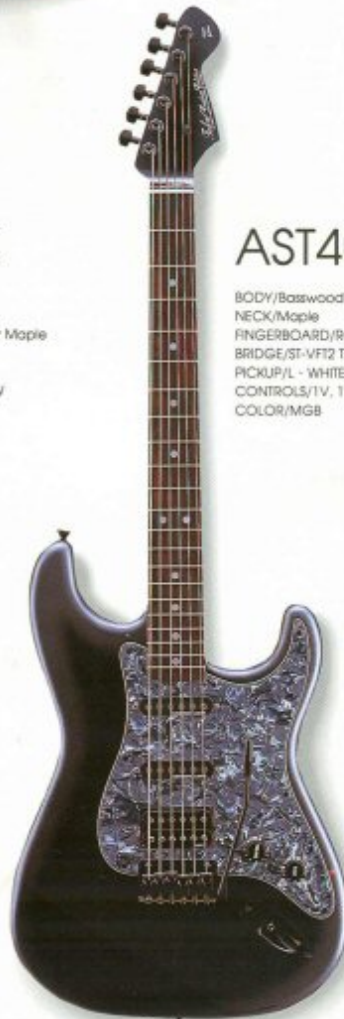

AST65QM

BODY/Guited Maple Laminated Top,
Alder Back
NECK/Maple
FINGERBOARD/Rosewood
BRIDGE/ST-V12 Tremolo
PICKUP/ST-Vintage MK2
CONTROLS/1V, 21 5way 5W
COLOR/OAK, HDC, TS

●COLOR

- Y S Yellow Sunburst
- G S Golden Sunburst
- OAK Oak
- HDC Heritage Dark Cherry
- T S Tabaco Sunburst
- B B Black
- M B Metallic Blue
- M R Metallic Red
- S W Snow White
- A B All Black
- AMB All Metallic Blue
- AMR All Metallic Red
- SRB See-Through Red Burst
- MGB Metallic Gray Burst
- PPB Purple Burst
- BLB Blue Burst

EXPORT MODEL
HEAD STOCK

YS

TS

AST-LTD

BODY/Basswood
NECK/Maple
FINGERBOARD/Rosewood
BRIDGE/ST-VT1 Tremolo
PICKUP/TOS-1, TCH-1
CONTROLS/1V, 1T 5way-SW
COLOR/BB, MB, MR

MRR

AST333

BODY/Basswood
NECK/Maple
FINGERBOARD/Rosewood
BRIDGE/ST-VT1 Tremolo
PICKUP/TOS-1, TCH-1
CONTROLS/1V, 1T 5way-SW
COLOR/AB, AMBR, AMR

AMBR

AST-DLX

BODY/Alder
NECK/Maple
FINGERBOARD/Rosewood or Maple
BRIDGE/ST-VT1 Tremolo
PICKUP/TOS-1
CONTROLS/1V, 1T 5way-SW
COLOR/YG, GS, SRB

GSR

AST403

BODY/Basswood
NECK/Maple
FINGERBOARD/Rosewood
BRIDGE/ST-VF2 Tremolo
PICKUP/L - WHITE
CONTROLS/1V, 1T 5way-SW
COLOR/MGB

MGB

AST483

BODY/Sen
NECK/Maple
FINGERBOARD/Rosewood
BRIDGE/ST-VT1 Tremolo
PICKUP/L - WHITE
CONTROLS/1V, 2T 5way-SW
COLOR/PPB, SRB, BLB

BLB

JSR SERIES

トラッドとモダンの融合による抜群のプレイアビリティ。
Distinguished performance by fusion of tradition and modernity.