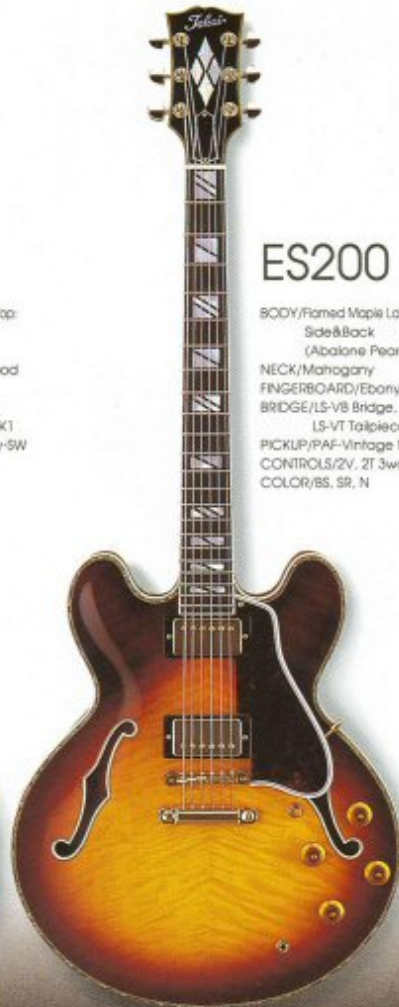

ES100

ES200

BODY/Famed Maple Laminated Top,
Side&Back
(Abalone Pearl Binding)
NECK/Mahogany
FINGERBOARD/Ebony
BRIDGE/LS-VB Bridge,
LS-VT Tailpiece
PICKUP/PAF-Vintage MK1
CONTROLS/ZV, 2T 3way-SW
COLOR/BS, SR, N