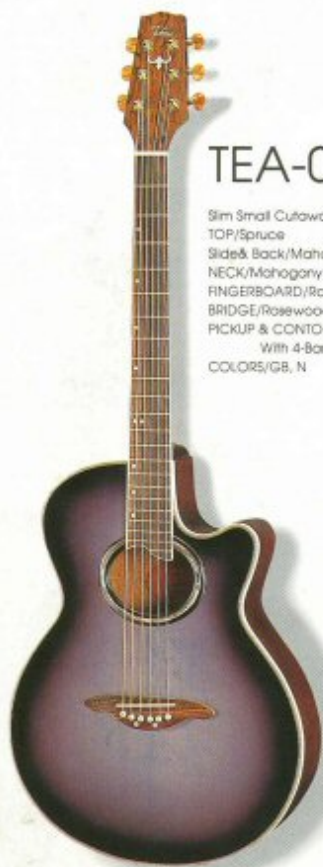

ST50

BODY/Sen
NECK/Maple
FINGERBOARD/Rosewood or Maple
BRIDGE/ST-VT2 Tremolo
PICKUP/ST-Vintage MK2
CONTROLS/1V, 2T 5WAY-SW
COLOR/GS, YS, N, BB, OW

TE50

BODY/Sen
NECK/Maple
FINGERBOARD/Rosewood or Maple
BRIDGE/TE-VB Bridge
PICKUP/TE-Vintage MK2
CONTROLS/1V, 1T 3WAY-SW
COLOR/GS, YS, N, BB, BL

※BB · BL

JB75

BODY/Wahut Top &
Back Mahogany Center
NECK/Maple
FINGERBOARD/Rosewood
BRIDGE/MSB-1 Bridge
PICKUP/JB-Vintage MK1
CONTROLS/2V, 2T
COLOR/NMT

NMT

TEA

SERIES

GB

TEA-03S

Slim Small Cutaway Body
TOP/Spruce
Side& Back/Mahogany
NECK/Mahogany
FINGERBOARD/Rosewood
BRIDGE/Rosewood
PICKUP & CONTROLS/PZ-1 Piezo
With 4-Band Equalizing Preamp
COLORS/GB, N

TTS

TEA-05S

Double Arched and
Slim Small Cutaway Body (Abalone
Pearl Inlay on Body Top & Sound Hole)
TOP/Curly Maple
Side& Back/Curly Maple
NECK/Mahogany
FINGERBOARD/Rosewood With
Abalone Dot Position Marks
BRIDGE/Rosewood
PICKUP & CONTROLS/PZ-1 Piezo
With 4-Band Equalizing Preamp
COLORS/TTS, SDB