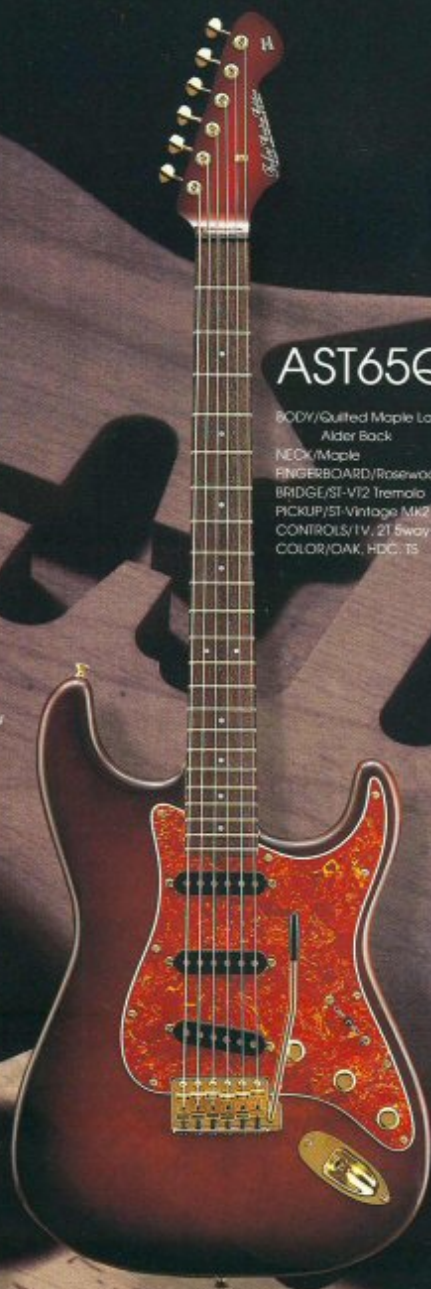

Catarogue vol.17

TOKAI Electric guitars and Basses

our instruments line-up

AST SERIES

伝統へのこだわりが生み出す、プライト&クリーンサウンド。

Feelings to tradition begin to produce it bright & clean sound.

AST481

BODY/5es
NECK/Maple
FINGERBOARD/Maple
BRIDGE/ST-VF11 Tremolo
PICKUP/ST-Vintage MK3
CONTROLS/1V, 21 5way 5W
COLOR/YS, GS

AST65QM

BODY/Guited Maple Laminated Top,
Alder Back
NECK/Maple
FINGERBOARD/Rosewood
BRIDGE/ST-V12 Tremolo
PICKUP/ST-Vintage MK2
CONTROLS/1V, 21 5way 5W
COLOR/OAK, HDC, TS

●COLOR

- Y S Yellow Sunburst
- G S Golden Sunburst
- OAK Oak
- HDC Heritage Dark Cherry
- T S Tabaco Sunburst
- B B Black
- M B Metallic Blue
- M R Metallic Red
- S W Snow White
- A B All Black
- AMB All Metallic Blue
- AMR All Metallic Red
- SRB See-Through Red Burst
- MGB Metallic Gray Burst
- PPB Purple Burst
- BLB Blue Burst

EXPORT MODEL
HEAD STOCK

YS

TS

AST-LTD

BODY/Basswood
NECK/Maple
FINGERBOARD/Rosewood
BRIDGE/ST-VT1 Tremolo
PICKUP/TOS-1, TCH-1
CONTROLS/1V, 1T 5way-SW
COLOR/BB, MB, MR

MRR

AST333

BODY/Basswood
NECK/Maple
FINGERBOARD/Rosewood
BRIDGE/ST-VT1 Tremolo
PICKUP/TOS-1, TCH-1
CONTROLS/1V, 1T 5way-SW
COLOR/AB, AMBR, AMR