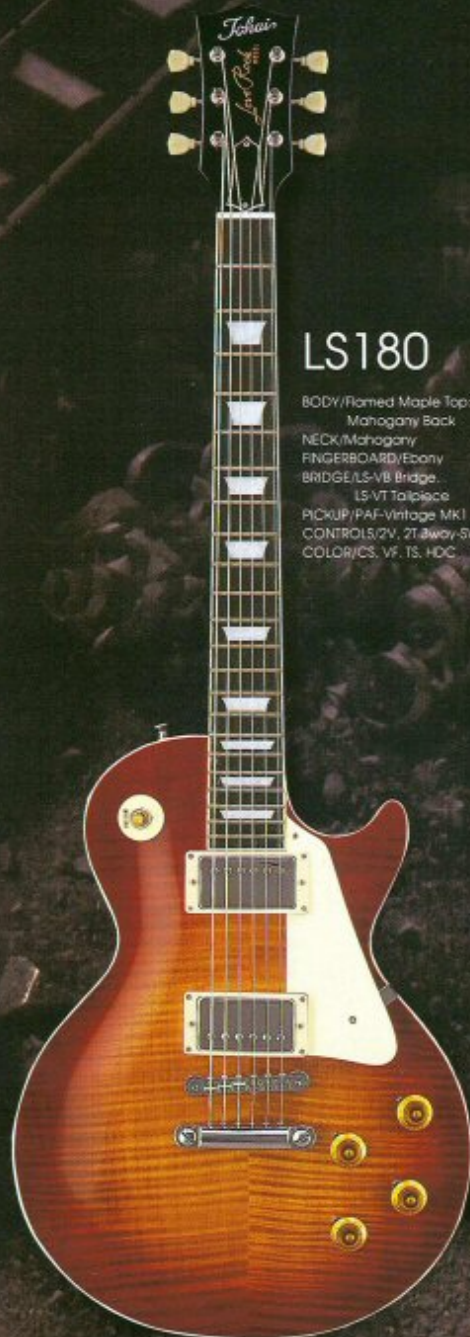

EXPORT MODEL
HEAD STOCK

AJB-LTD

BODY/Basswood
NECK/Maple
FINGERBOARD/Rosewood
BRIDGE/BB-VB Bridge
PICKUP/OJB-2
CONTROLS/2V, 2T
COLOR/BB, MB, MR

MBR

AJB45

BODY/Basswood
NECK/Maple
FINGERBOARD/Rosewood
BRIDGE/BB-VB Bridge
PICKUP/JB-Vintage MK2
CONTROLS/2V, 1T
COLOR/YSO, BB, OW, MR

YSOR

AJB65

BODY/Flamed Sycamore Laminated Top,
Alder Back
NECK/Maple
FINGERBOARD/Rosewood
BRIDGE/MSB-1 Bridge
PICKUP/JB-Vintage MK1
CONTROLS/2V, 2T
COLOR/WR, WN

WN

APB40

BODY/Basswood
NECK/Maple
FINGERBOARD/Rosewood or
Maple
BRIDGE/BB-VB Bridge
PICKUP/PB-Vintage MK2
CONTROLS/1V, 1T
COLOR/YSO, BB, OW

BBR

TW40

BODY/Basswood
NECK/Maple
FINGERBOARD/Rosewood
BRIDGE/BB-VB Bridge
PICKUP/TOP-1, TOJ-1
CONTROLS/2V, 2T
COLOR/AB, AMB, AMR

AMRR

LS SERIES

ギター作りの哲学は、芸術的美しさと完成度へ向かう。
Philosophy of guitar structure moves to artistic beauty and completion degree.

LS200

BODY/Quilted Maple Top
Mahogany Back
NECK/Mahogany
FINGERBOARD/Ebony
BRIDGE/LS-VB Bridge
LS-VT Tailpiece
PICKUP/PAF-Vintage MK1
CONTROLS/2V, 2T 3way-SW
COLOR/CS, VF, TS, HDC

VF

LS180

BODY/Flamed Maple Top
Mahogany Back
NECK/Mahogany
FINGERBOARD/Ebony
BRIDGE/LS-VB Bridge
LS-VT Tailpiece
PICKUP/PAF-Vintage MK1
CONTROLS/2V, 2T 3way-SW
COLOR/CS, VF, TS, HDC