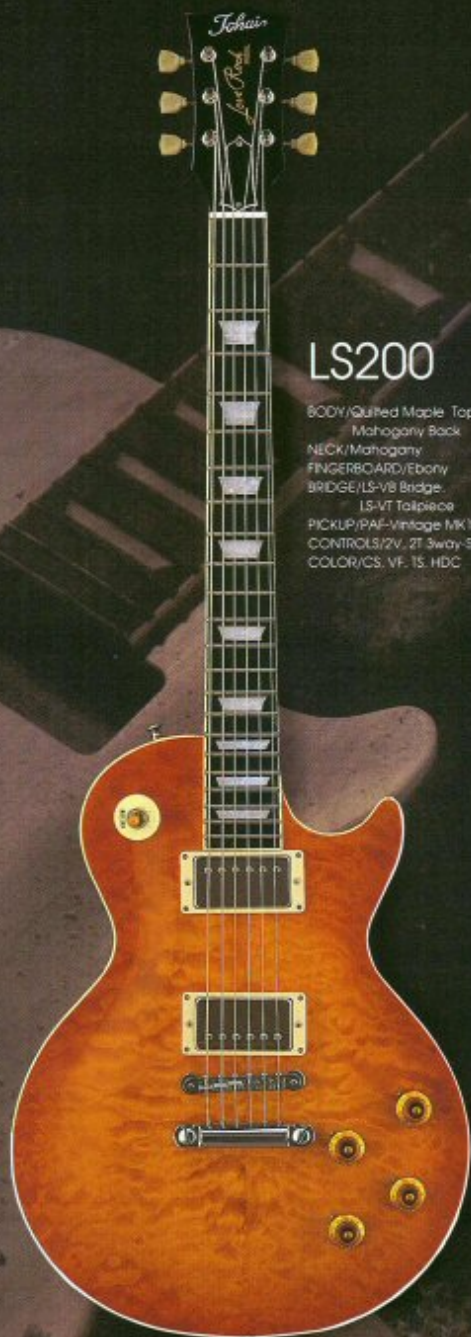

LS SERIES

ギター作りの哲学は、芸術的美しさと完成度へ向かう。
Philosophy of guitar structure moves to artistic beauty and completion degree.

LS200

BODY/Quilted Maple Top
Mahogany Back
NECK/Mahogany
FINGERBOARD/Ebony
BRIDGE/LS-VB Bridge
LS-VT Tailpiece
PICKUP/PAF-Vintage MK1
CONTROLS/2V, 2T 3way-SW
COLOR/CS, VF, TS, HDC

VF