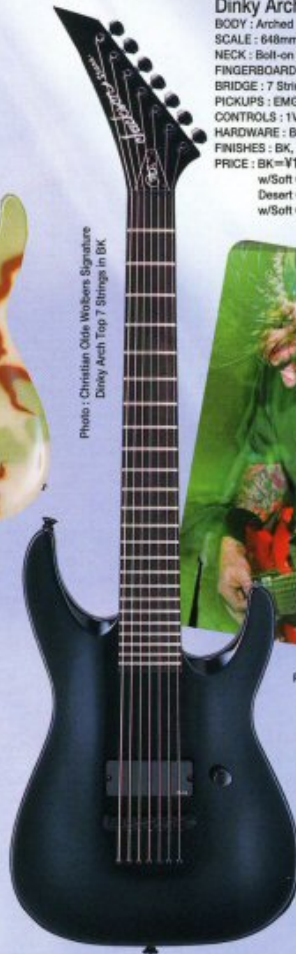

Christian Olde Wolbers Signature Dinky Arch Top 7 Strings

BODY : Arched Mahogany
SCALE : 648mm, 24F
NECK : Bolt-on Mahogany 3ply Neck
FINGERBOARD : Ebony
BRIDGE : 7 Strings Tunamatic, Strings-Thru Body
PICKUPS : EMG-707 (Rear)
CONTROLS : 1V
HARDWARE : Black
FINISHES : BK, Desert Camo
PRICE : BK=¥123,900 (本体価格¥118,000)
w/Soft Case
Desert Camo=¥173,250 (本体価格¥165,000)
w/Soft Case

Photo by Omer R. Cordell

Chris Beattie Signature C20 Concert Bass

BODY : Alder
SCALE : 664mm, 24F
NECK : Bolt-on Maple Neck
FINGERBOARD : Rosewood w/Crossed Maces Inlays
BRIDGE : JB340
PICKUPS : EMG-35HZ (Front & Rear)
CONTROLS : EMG-B30EQ
HARDWARE : Black
FINISHES : BK, SBK
PRICE : ¥131,250 (本体価格¥125,000) w/Soft Case