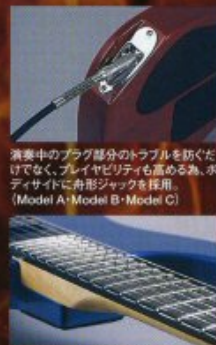

Model C in BK

演奏中のブリッジ部分のトラブルを防ぐだけでなく、プレイヤビリティも高める為、ボディサイドに角形ジョックを採用。(Model A・Model B・Model C)

丁寧に仕上げた指板エッジが、ストレスのないフィンガリングを実現。(Model A・Model B・Model C)