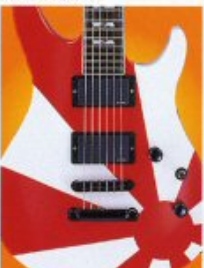

RS : Rising Sun (¥63,000up)