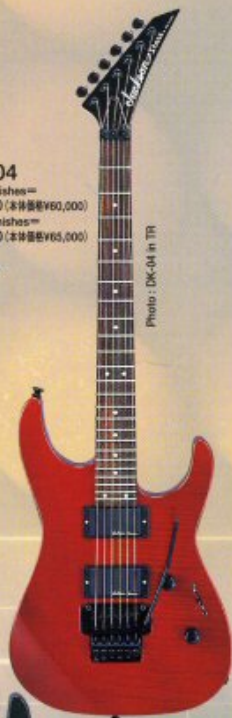

DK-04
Solid Finishes™
¥63,000 (本体価格¥60,000)
Trans Finishes™
¥68,250 (本体価格¥65,000)

Photo: DK-04 in TR