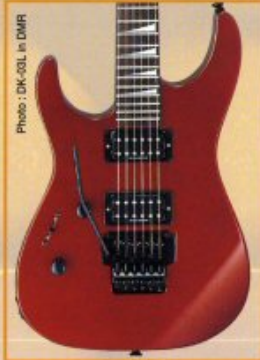

Photo: DK-04 in BK

DK-03
Solid Finishes™
¥73,500 (本体価格¥70,000)
Trans Finishes™
¥78,750 (本体価格¥75,000)

DK-03L
Solid Finishes™
¥88,200 (本体価格¥84,000)

Photo: DK-03L in DMR