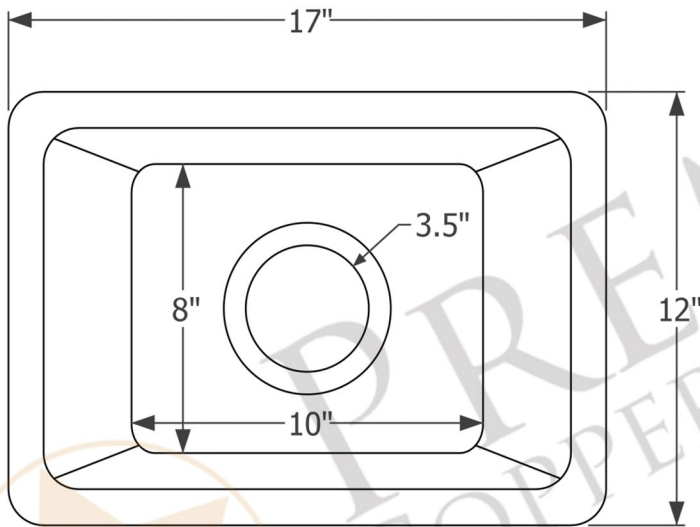

PREMIER
COPPER PRODUCTS

MODEL NUMBER: BSP5_BRECDB3-D

- Description: Rectangle Copper Prep Sink with 3.5" Drain Opening
- Outer Dimension: 17" x 12" x 7"
- Inner Dimension: 15" x 10" x 7"
- Rim: 1"
- Drain Opening: 3.5"
- Finish: Oil Rubbed Bronze

CODE/STANDARD COMPLIANCE

* IAPMO/cUPC LISTED

* ORB: Oil Rubbed Bronze

THIS PRODUCT IS HAND CRAFTED, SMALL VARIANCES IN COLOR AND SIZE MAY OCCUR.
DO NOT MAKE ANY INSTALLATION CUTS UNTIL YOU RECEIVE YOUR ITEM(S).