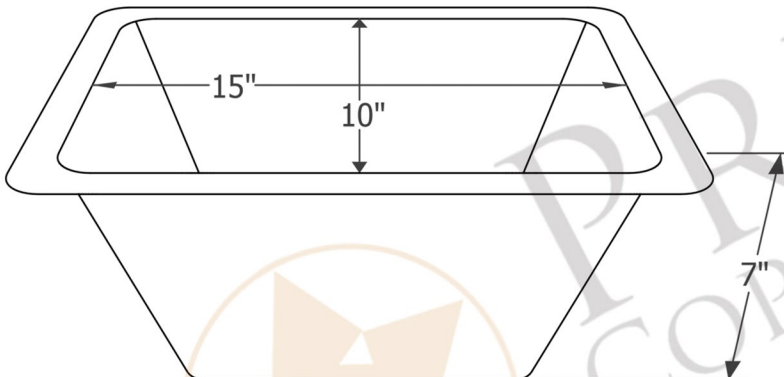

PREMIER
COPPER PRODUCTS

MODEL NUMBER: BSP5_BRECDB3-D

- Description: Rectangle Copper Prep Sink with 3.5" Drain Opening
- Outer Dimension: 17" x 12" x 7"
- Inner Dimension: 15" x 10" x 7"
- Rim: 1"
- Drain Opening: 3.5"
- Finish: Oil Rubbed Bronze

CODE/STANDARD COMPLIANCE

* IAPMO/cUPC LISTED

* ORB: Oil Rubbed Bronze

THIS PRODUCT IS HAND CRAFTED, SMALL VARIANCES IN COLOR AND SIZE MAY OCCUR.
DO NOT MAKE ANY INSTALLATION CUTS UNTIL YOU RECEIVE YOUR ITEM(S).