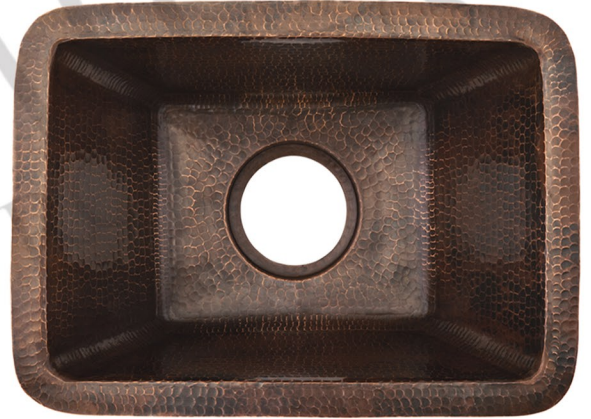

**PREMIER**  
COPPER PRODUCTS

**MODEL NUMBER: BSP5\_BRECDB3-D**

- \* Description: Rectangle Copper Prep Sink with 3.5" Drain Opening
- \* Outer Dimension: 17" x 12" x 7"
- \* Inner Dimension: 15" x 10" x 7"
- \* Rim: 1"
- \* Drain Opening: 3.5"
- \* Finish: Oil Rubbed Bronze

CODE/STANDARD COMPLIANCE

\* IAPMO/cUPC LISTED

\* ORB: Oil Rubbed Bronze

THIS PRODUCT IS HAND CRAFTED, SMALL VARIANCES IN COLOR AND SIZE MAY OCCUR.  
DO NOT MAKE ANY INSTALLATION CUTS UNTIL YOU RECEIVE YOUR ITEM(S).

\* ORB: Oil Rubbed Bronze

### SILICONE DETAILS (Model# C900-ORB)

- \* Description: Neutral Cure Copper Sink Installation Silicone
- \* Color: Oil Rubbed Bronze
- \* Size: 4.7oz