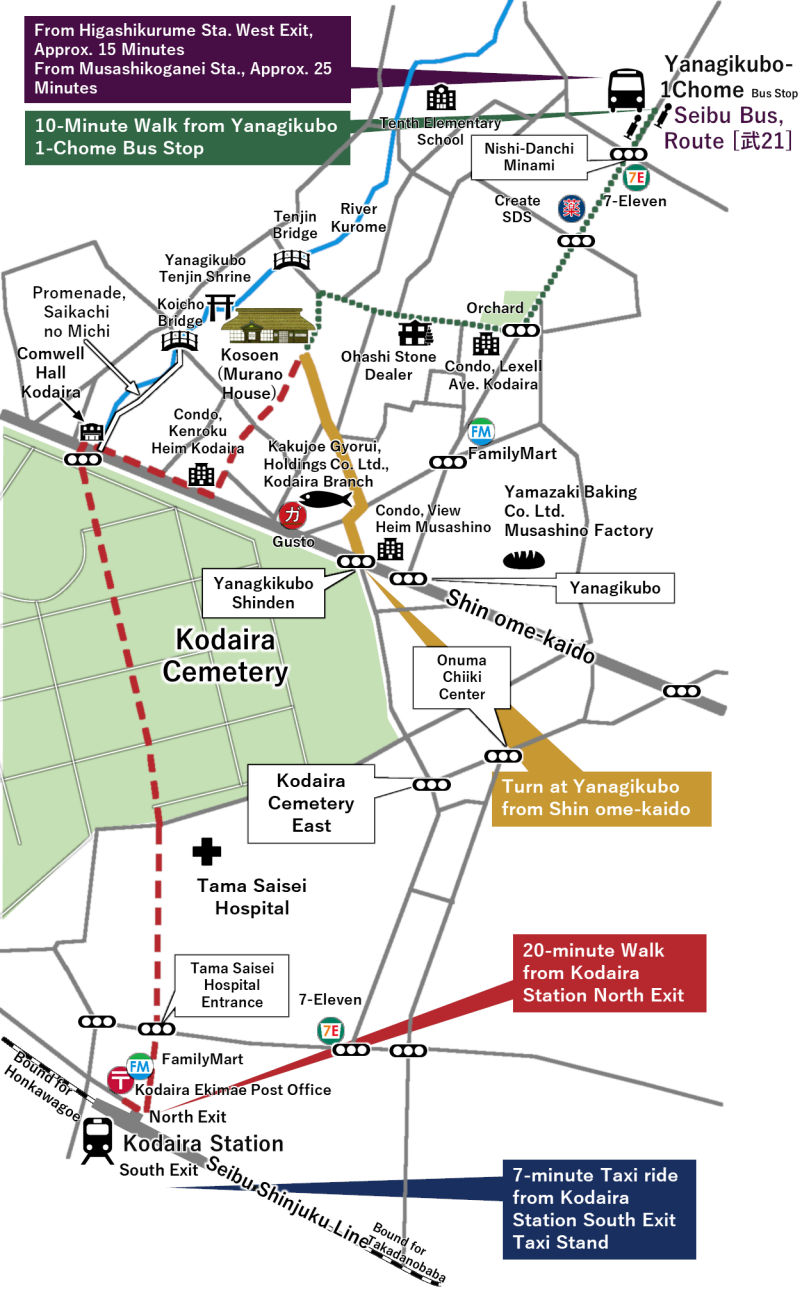

From Higashikurume Sta. West Exit,
Approx. 15 Minutes
From Musashikoganei Sta., Approx. 25
Minutes

10-Minute Walk from Yanagikubo
1-Chome Bus Stop

Yanagikubo-
1Chome Bus Stop
Seibu Bus,
Route [武21]

20-minute Walk
from Kodaira
Station North Exit

7-minute Taxi ride
from Kodaira
Station South Exit
Taxi Stand