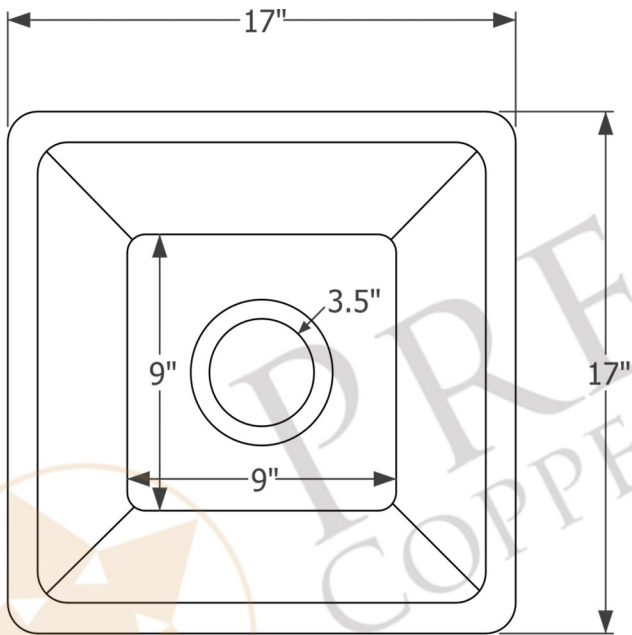

**PREMIER**  
COPPER PRODUCTS

**MODEL NUMBER: BSP5\_BS17EN-D**

- \* Description: 17" Square Hammered Copper Bar/Prep Sink
- \* Outer Dimension: 17" x 17" x 9"
- \* Inner Dimension: 15" x 15" x 9"
- \* Rim: 1"
- \* Drain Opening: 3.5"
- \* Finish: Nickel

CODE/STANDARD COMPLIANCE

\* IAPMO/cUPC LISTED

THIS PRODUCT IS HAND CRAFTED, SMALL VARIANCES IN COLOR AND SIZE MAY OCCUR.  
DO NOT MAKE ANY INSTALLATION CUTS UNTIL YOU RECEIVE YOUR ITEM(S).