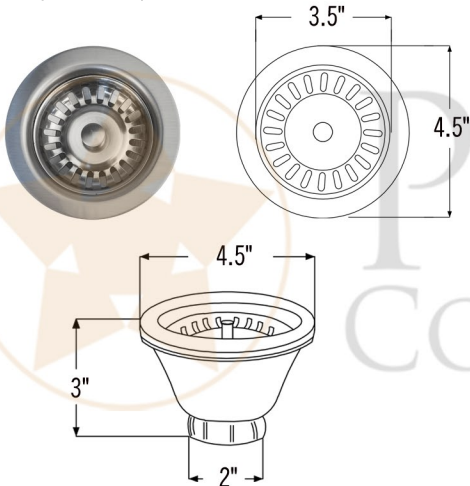

**PREMIER**  
COPPER PRODUCTS

**MODEL NUMBER: BSP5\_BS17EN-D**

- \* Description: 17" Square Hammered Copper Bar/Prep Sink
- \* Outer Dimension: 17" x 17" x 9"
- \* Inner Dimension: 15" x 15" x 9"
- \* Rim: 1"
- \* Drain Opening: 3.5"
- \* Finish: Nickel

CODE/STANDARD COMPLIANCE

\* IAPMO/cUPC LISTED

THIS PRODUCT IS HAND CRAFTED, SMALL VARIANCES IN COLOR AND SIZE MAY OCCUR.  
DO NOT MAKE ANY INSTALLATION CUTS UNTIL YOU RECEIVE YOUR ITEM(S).

## PACKAGE INCLUDES THE FOLLOWING ACCESSORIES:

- \* 3.5" Basket Strainer Drain / BN Finish (Model# D-132BN)
- \* Copper Sink Wax (Model# W900-WAX)

\* BN: Brushed Nickel

### DRAIN DETAILS (Model# D-132BN)

- \* Description: 3.5" Basket Strainer Drain
- \* Upper Flange Dimension: 4.5"
- \* Material: Solid Brass
- \* Prop 65 Compliant