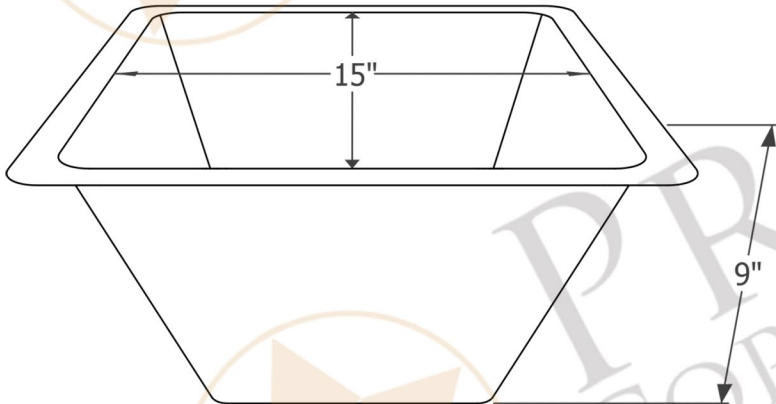

PREMIER
COPPER PRODUCTS

MODEL NUMBER: BSP5_BS17EN-D

- Description: 17" Square Hammered Copper Bar/Prep Sink
- Outer Dimension: 17" x 17" x 9"
- Inner Dimension: 15" x 15" x 9"
- Rim: 1"
- Drain Opening: 3.5"
- Finish: Nickel

CODE/STANDARD COMPLIANCE

* IAPMO/cUPC LISTED

THIS PRODUCT IS HAND CRAFTED, SMALL VARIANCES IN COLOR AND SIZE MAY OCCUR.
DO NOT MAKE ANY INSTALLATION CUTS UNTIL YOU RECEIVE YOUR ITEM(S).