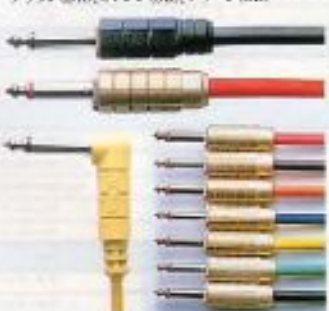

CORD

PROFESSIONAL (SWITCH)		
GSC-300	¥1,700	3m
GSC-500	¥2,000	5m
GSC-700	¥2,400	7m
REGULAR		
GRC-015	¥600	0.15m
GRC-030	¥650	0.30m
GRC-050	¥700	0.50m
GRC-100	¥800	1m
GRC-200	¥1,200	3m
GRC-500	¥1,500	5m

カラーは全品共通
レッド (RD), ブルー (BU), ブラック (BK), イエロー (YL),
グリーン (GR), オレンジ (OR), グリーン (GB)