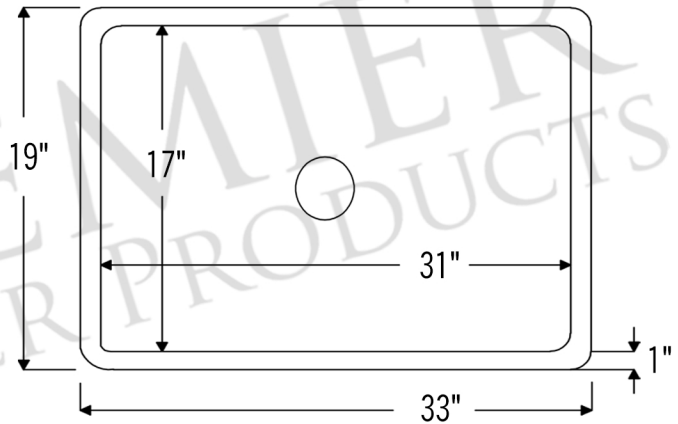

PACKAGE INCLUDES THE FOLLOWING ITEMS:

- * 33" Antique Hammered Copper Kitchen Single Basin Sink (Model# KSB33199)
- * 3.5" Garbage Disposal Drain w/ Basket / ORB Finish (Model# D-130ORB)
- * Oil Rubbed Bronze Installation Silicone (Model# C900-ORB)
- * Copper Sink Wax (Model# W900-WAX)

* ORB: Oil Rubbed Bronze

SINK DETAILS (Model# KSB33199)

- * 33" Antique Hammered Copper Kitchen Single Basin Sink
- * Color: Antique Copper
- * Outer Dimension: 33" x 19" x 9"
- * Inner Dimension: 31" x 17" x 9"
- * Rim: 1"
- * Drain Opening: 3.5" Standard
- * Material Gauge: 14
- * CODE / STANDARD COMPLIANCE: IAPMO / cUPC LISTED

* ORB: Oil Rubbed Bronze

DRAIN DETAILS (Model# D-130ORB)

- * 3.5" Deluxe Garbage Disposal Drain w/ Basket
- * Color: Oil Rubbed Bronze
- * Outer Dimension: 4.5" x 2.25"
- * Inner Dimension: 3.5"
- * Installation Type: Insinkerator Brand Compatible
- * Material: Brass
- * Prop 65 Compliant

SILICONE DETAILS (Model# C900-ORB)

- * Neutral Cure Installation Silicone
- * Size: 4.7 OZ
- * Matches a Variety of Different Styled Sinks and Drains

COPPER SINK WAX DETAILS (Model# W900-WAX)

- * Copper Sink Wax Protectant
- * Made from Natural Bee's Wax
- * No Wax Build Up Ever!
- * Hard Water Protection
- * Works great on a variety of different surfaces: