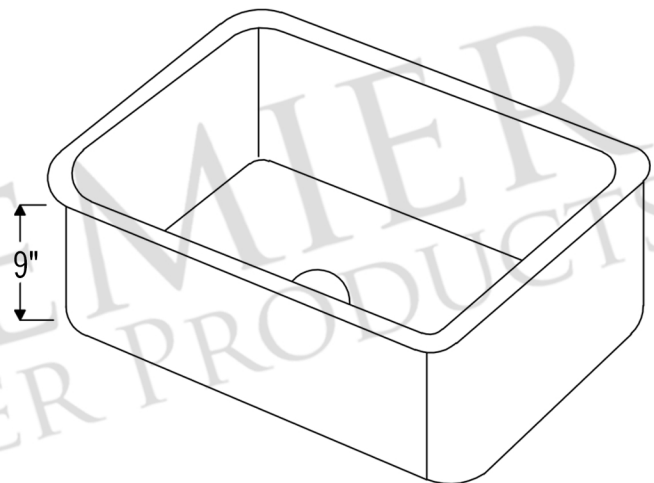

PACKAGE INCLUDES THE FOLLOWING ITEMS:

- * 33" Antique Hammered Copper Kitchen Single Basin Sink (Model# KSB33199)
- * 3.5" Garbage Disposal Drain w/ Basket / ORB Finish (Model# D-130ORB)
- * Oil Rubbed Bronze Installation Silicone (Model# C900-ORB)
- * Copper Sink Wax (Model# W900-WAX)

* ORB: Oil Rubbed Bronze

SINK DETAILS (Model# KSB33199)

- * 33" Antique Hammered Copper Kitchen Single Basin Sink
- * Color: Antique Copper
- * Outer Dimension: 33" x 19" x 9"
- * Inner Dimension: 31" x 17" x 9"
- * Rim: 1"
- * Drain Opening: 3.5" Standard
- * Material Gauge: 14
- * CODE / STANDARD COMPLIANCE: IAPMO / cUPC LISTED

* ORB: Oil Rubbed Bronze

DRAIN DETAILS (Model# D-130ORB)

- * 3.5" Deluxe Garbage Disposal Drain w/ Basket
- * Color: Oil Rubbed Bronze
- * Outer Dimension: 4.5" x 2.25"
- * Inner Dimension: 3.5"
- * Installation Type: Insinkerator Brand Compatible
- * Material: Brass
- * Prop 65 Compliant