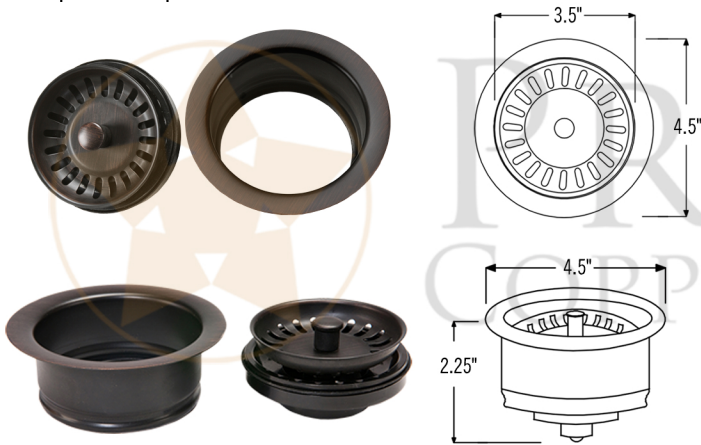

PACKAGE INCLUDES THE FOLLOWING ITEMS:

- * 33" Antique Hammered Copper Kitchen Single Basin Sink (Model# KSB33199)
- * 3.5" Garbage Disposal Drain w/ Basket / ORB Finish (Model# D-130ORB)
- * Oil Rubbed Bronze Installation Silicone (Model# C900-ORB)
- * Copper Sink Wax (Model# W900-WAX)

* ORB: Oil Rubbed Bronze

SINK DETAILS (Model# KSB33199)

- * 33" Antique Hammered Copper Kitchen Single Basin Sink
- * Color: Antique Copper
- * Outer Dimension: 33" x 19" x 9"
- * Inner Dimension: 31" x 17" x 9"
- * Rim: 1"
- * Drain Opening: 3.5" Standard
- * Material Gauge: 14
- * CODE / STANDARD COMPLIANCE: IAPMO / cUPC LISTED

* ORB: Oil Rubbed Bronze

DRAIN DETAILS (Model# D-130ORB)

- * 3.5" Deluxe Garbage Disposal Drain w/ Basket
- * Color: Oil Rubbed Bronze
- * Outer Dimension: 4.5" x 2.25"
- * Inner Dimension: 3.5"
- * Installation Type: Insinkerator Brand Compatible
- * Material: Brass
- * Prop 65 Compliant