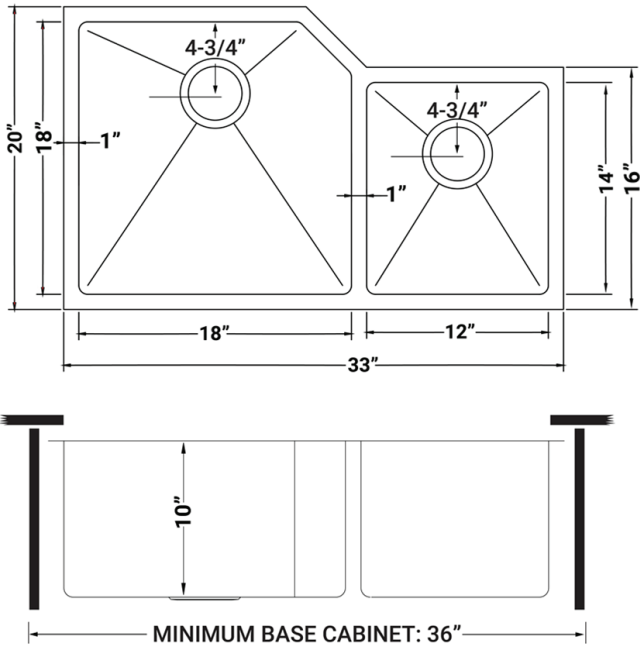

IN THE BOX

Basket Strainer
[RVA1025] x 2

Mounting Clips
[RVA11031]

Cut-out
Template

Rinse Grid
[RVA68150]

NOMINAL DIMENSIONS

Exterior: 33" (wide) x 20" (front-to-back)
Interior Bowl: 18" x 18" (left), 12" x 14" (right)
Bowl Depth: 10"
Minimum Cabinet Size: 36" wide
Drain Hole Size: 3½"

Drain Cover
[RVA1035]

DIMENSIONS

Register your product at www.ruvati.com/register.