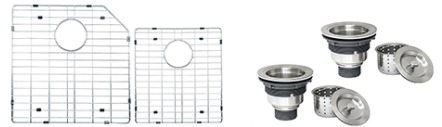

RVH8150

UNDERMOUNT KITCHEN SINK

RUVATI[®]
SPECIFICATION SHEET

MATERIAL

True 16 Gauge Thickness
Premium T304 Grade Stainless Steel
18/10 Chromium/Nickel Content
Commercial Brushed Finish

FEATURES

- Heavy duty sound guard padding and undercoating
- Slanted bottom with elegant drain grooves for easy draining
- Rounded inside corners

IN THE BOX

Basket Strainer
[RVA1025] x 2

Mounting Clips
[RVA11031]

Cut-out
Template

Rinse Grid
[RVA68150]

NOMINAL DIMENSIONS

Exterior: 33" (wide) x 20" (front-to-back)
Interior Bowl: 18" x 18" (left), 12" x 14" (right)
Bowl Depth: 10"
Minimum Cabinet Size: 36" wide
Drain Hole Size: 3½"