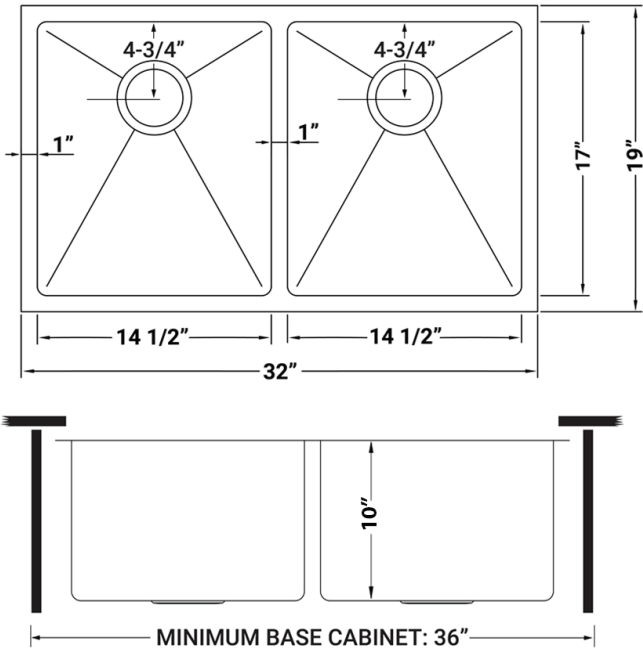

## NOMINAL DIMENSIONS

Exterior: 32" (wide) x 19" (front-to-back)  
Interior Bowl: 14½" x 17" (left), 14½" x 17" (right)  
Bowl Depth: 10"  
Minimum Cabinet Size: 36" wide  
Drain Hole Size: 3½"

Installation Type:  
Undermount

## DIMENSIONS

Register your product at [www.ruvati.com/register](http://www.ruvati.com/register).