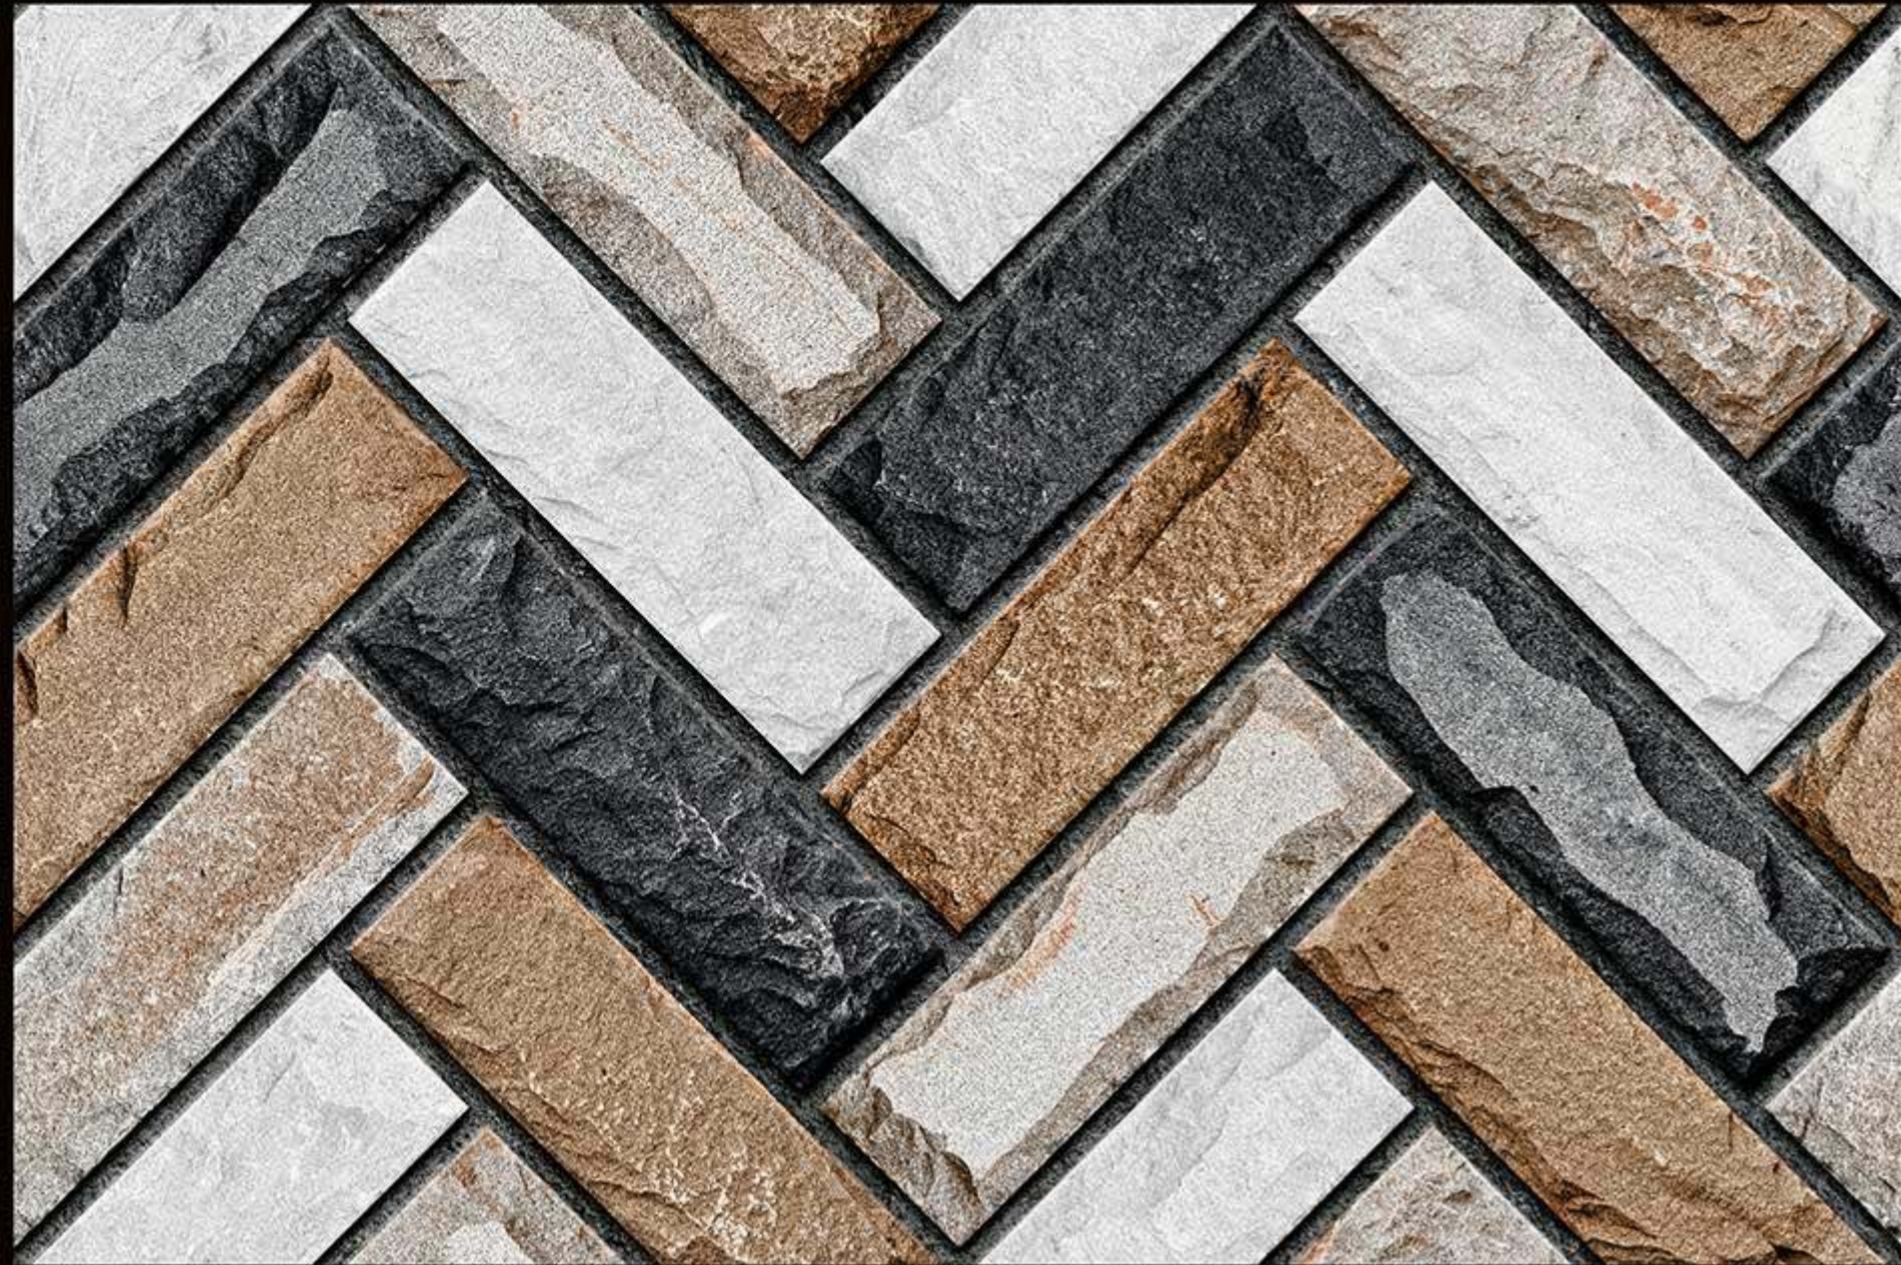

EL-4138

Digital wall tiles
450 mm x 300 mm

SALONI
CERAMIC

www.salonienterprise.com