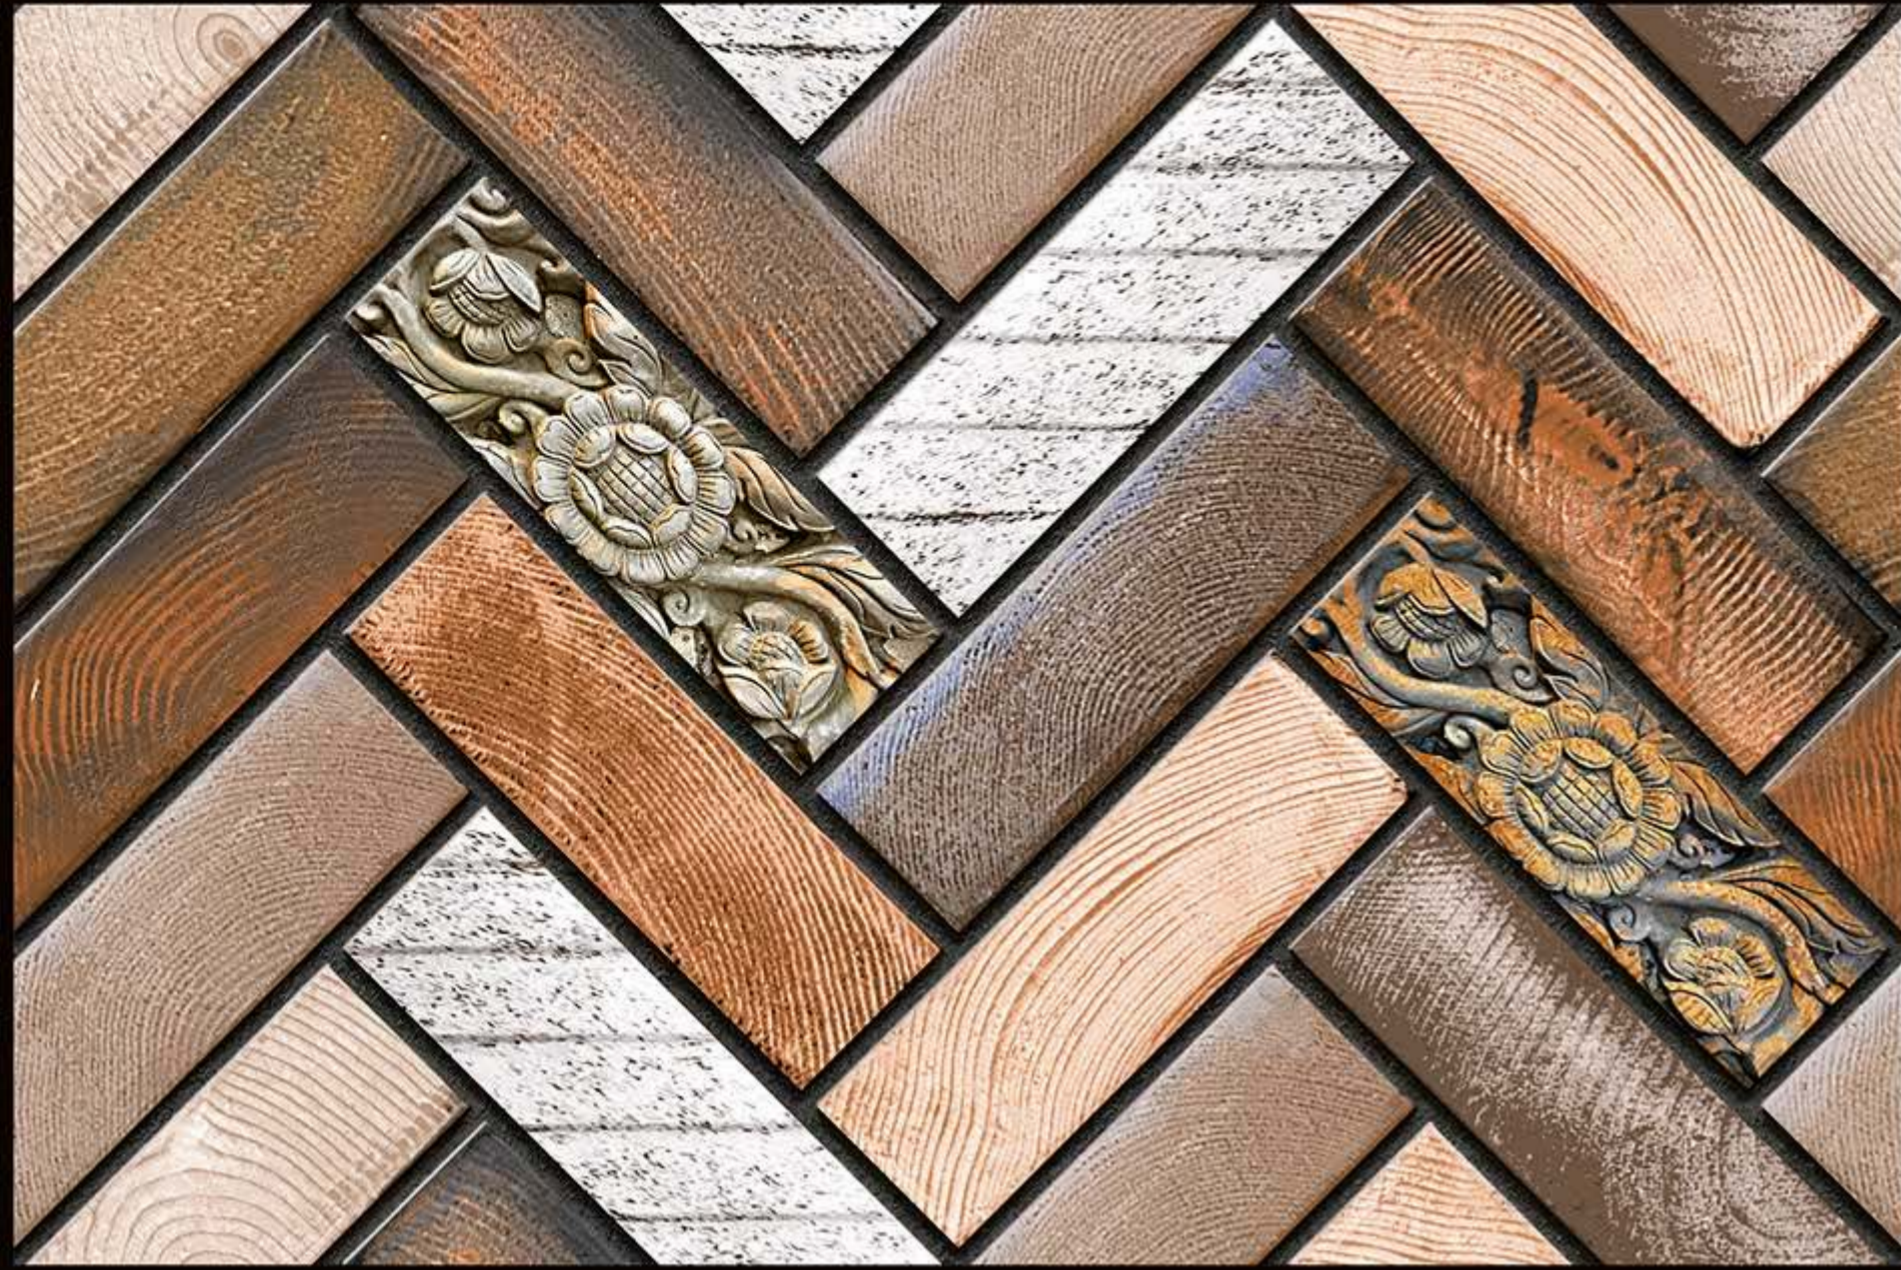

EL-4134

Digital wall tiles
450 mm x 300 mm