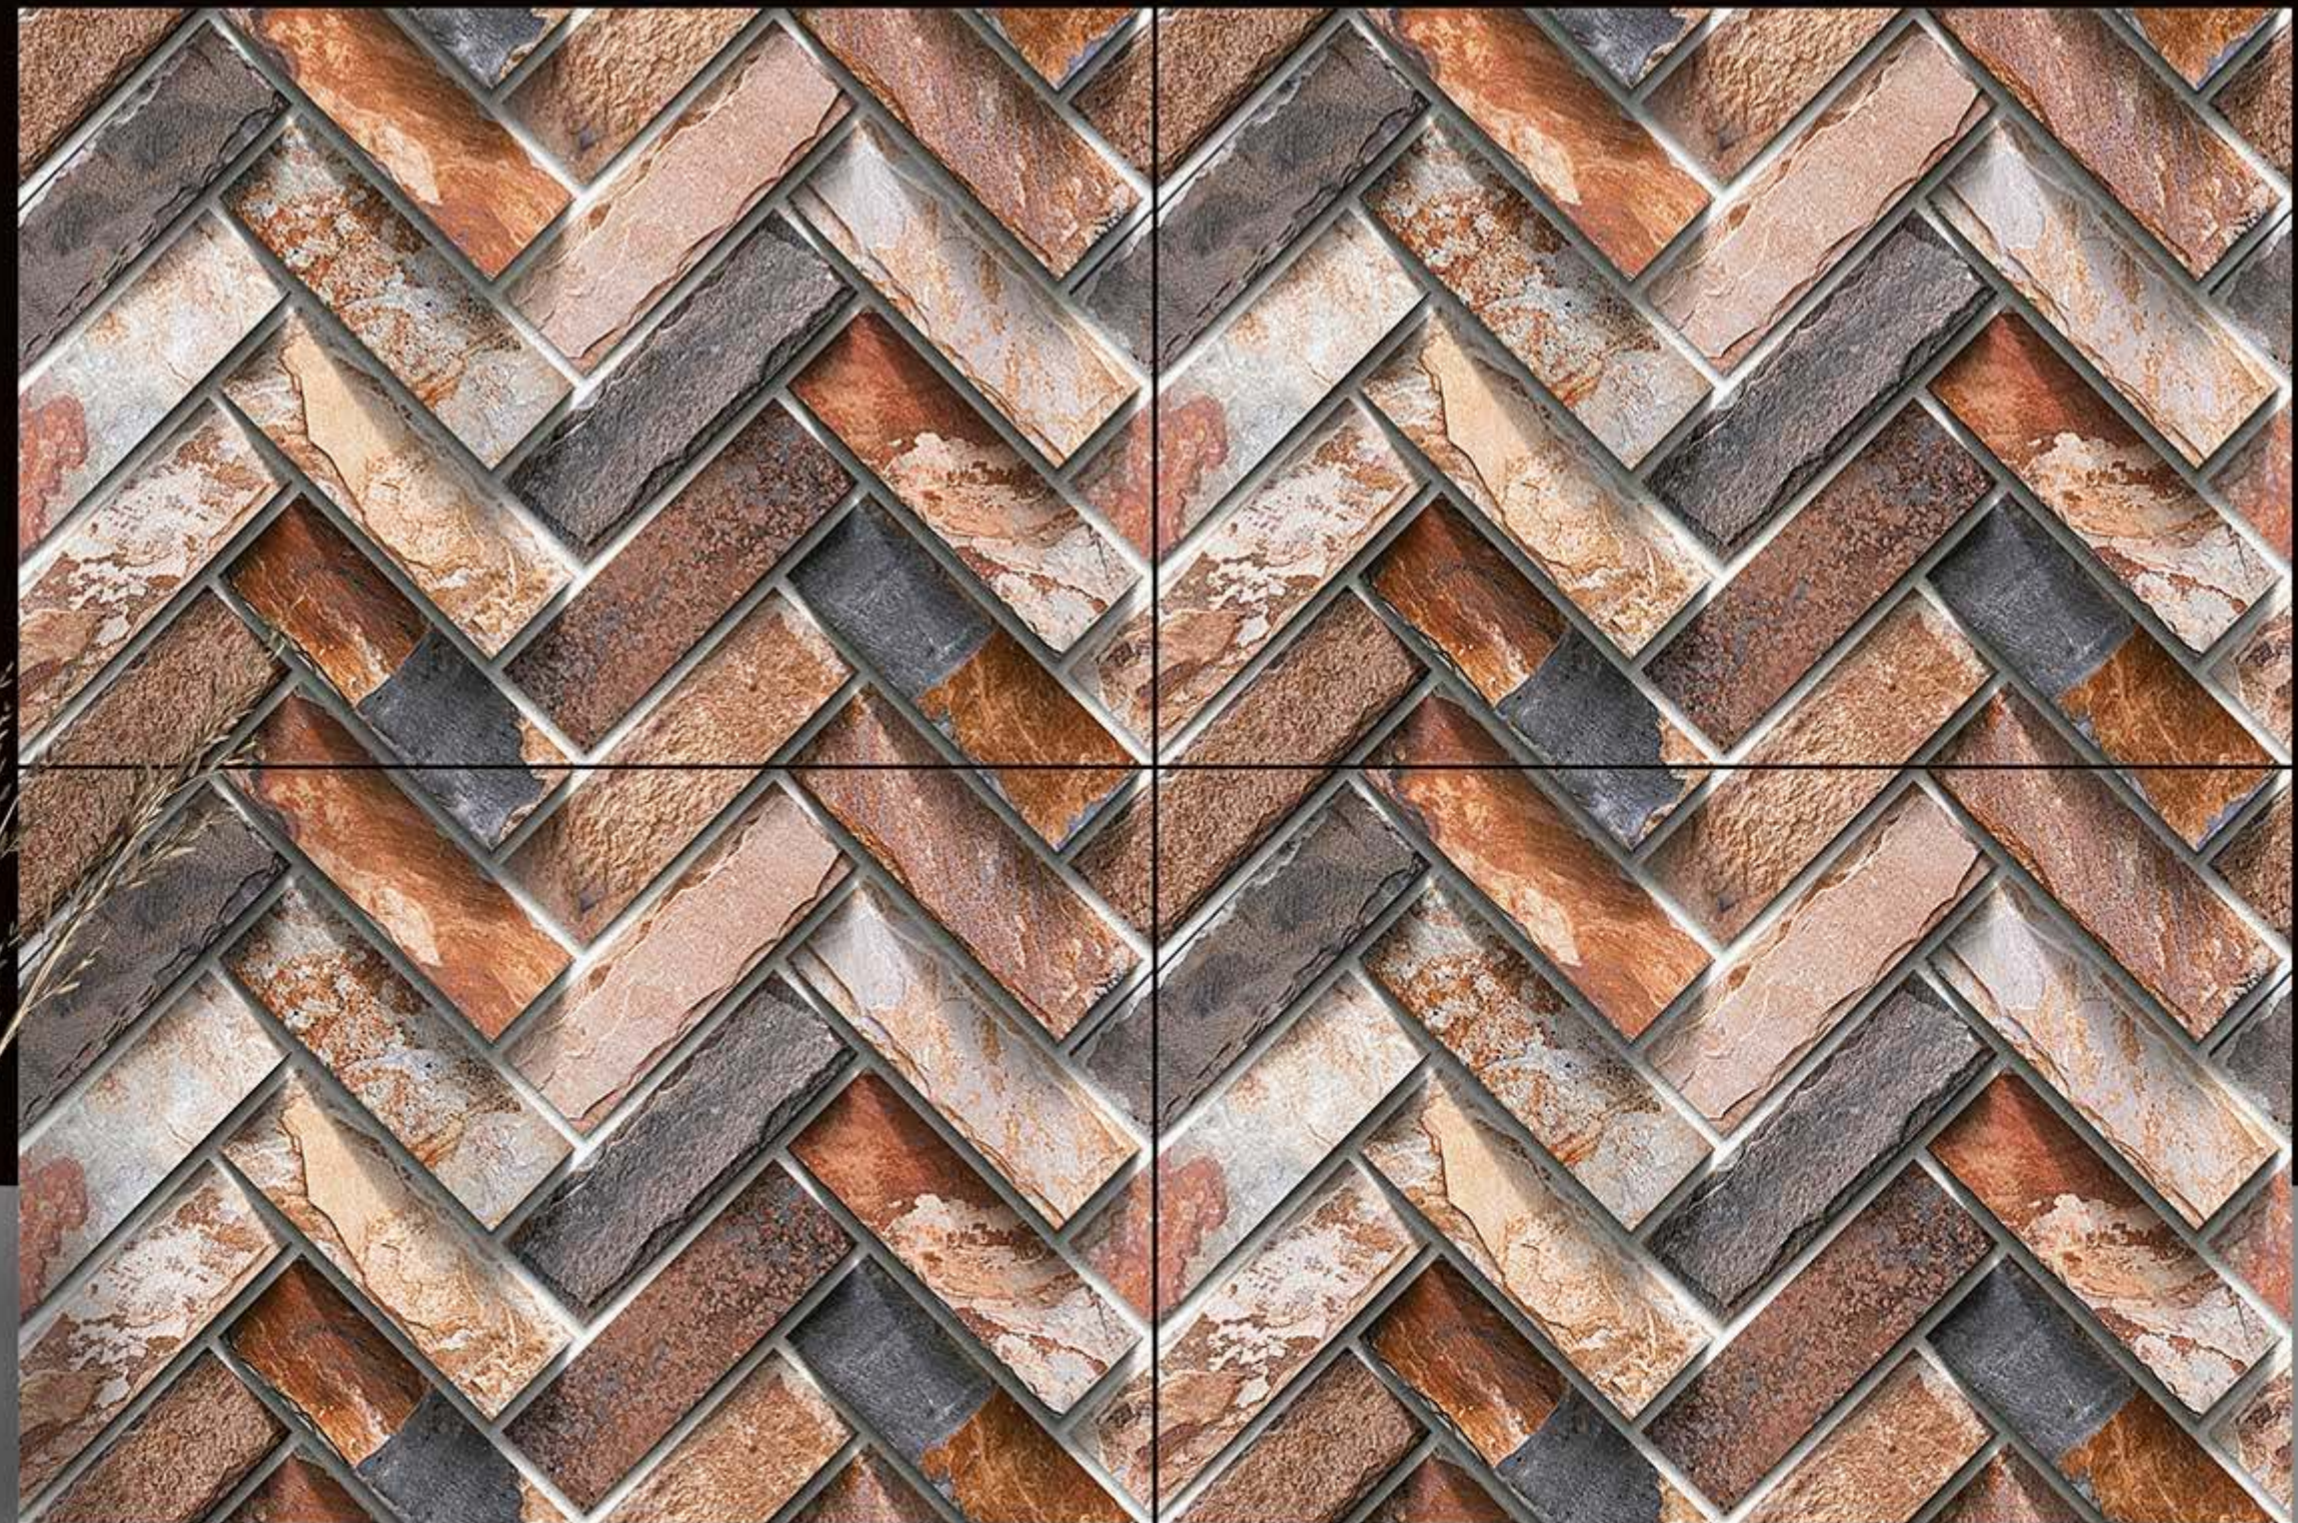

EL-4124

Digital wall tiles
450 mm x 300 mm