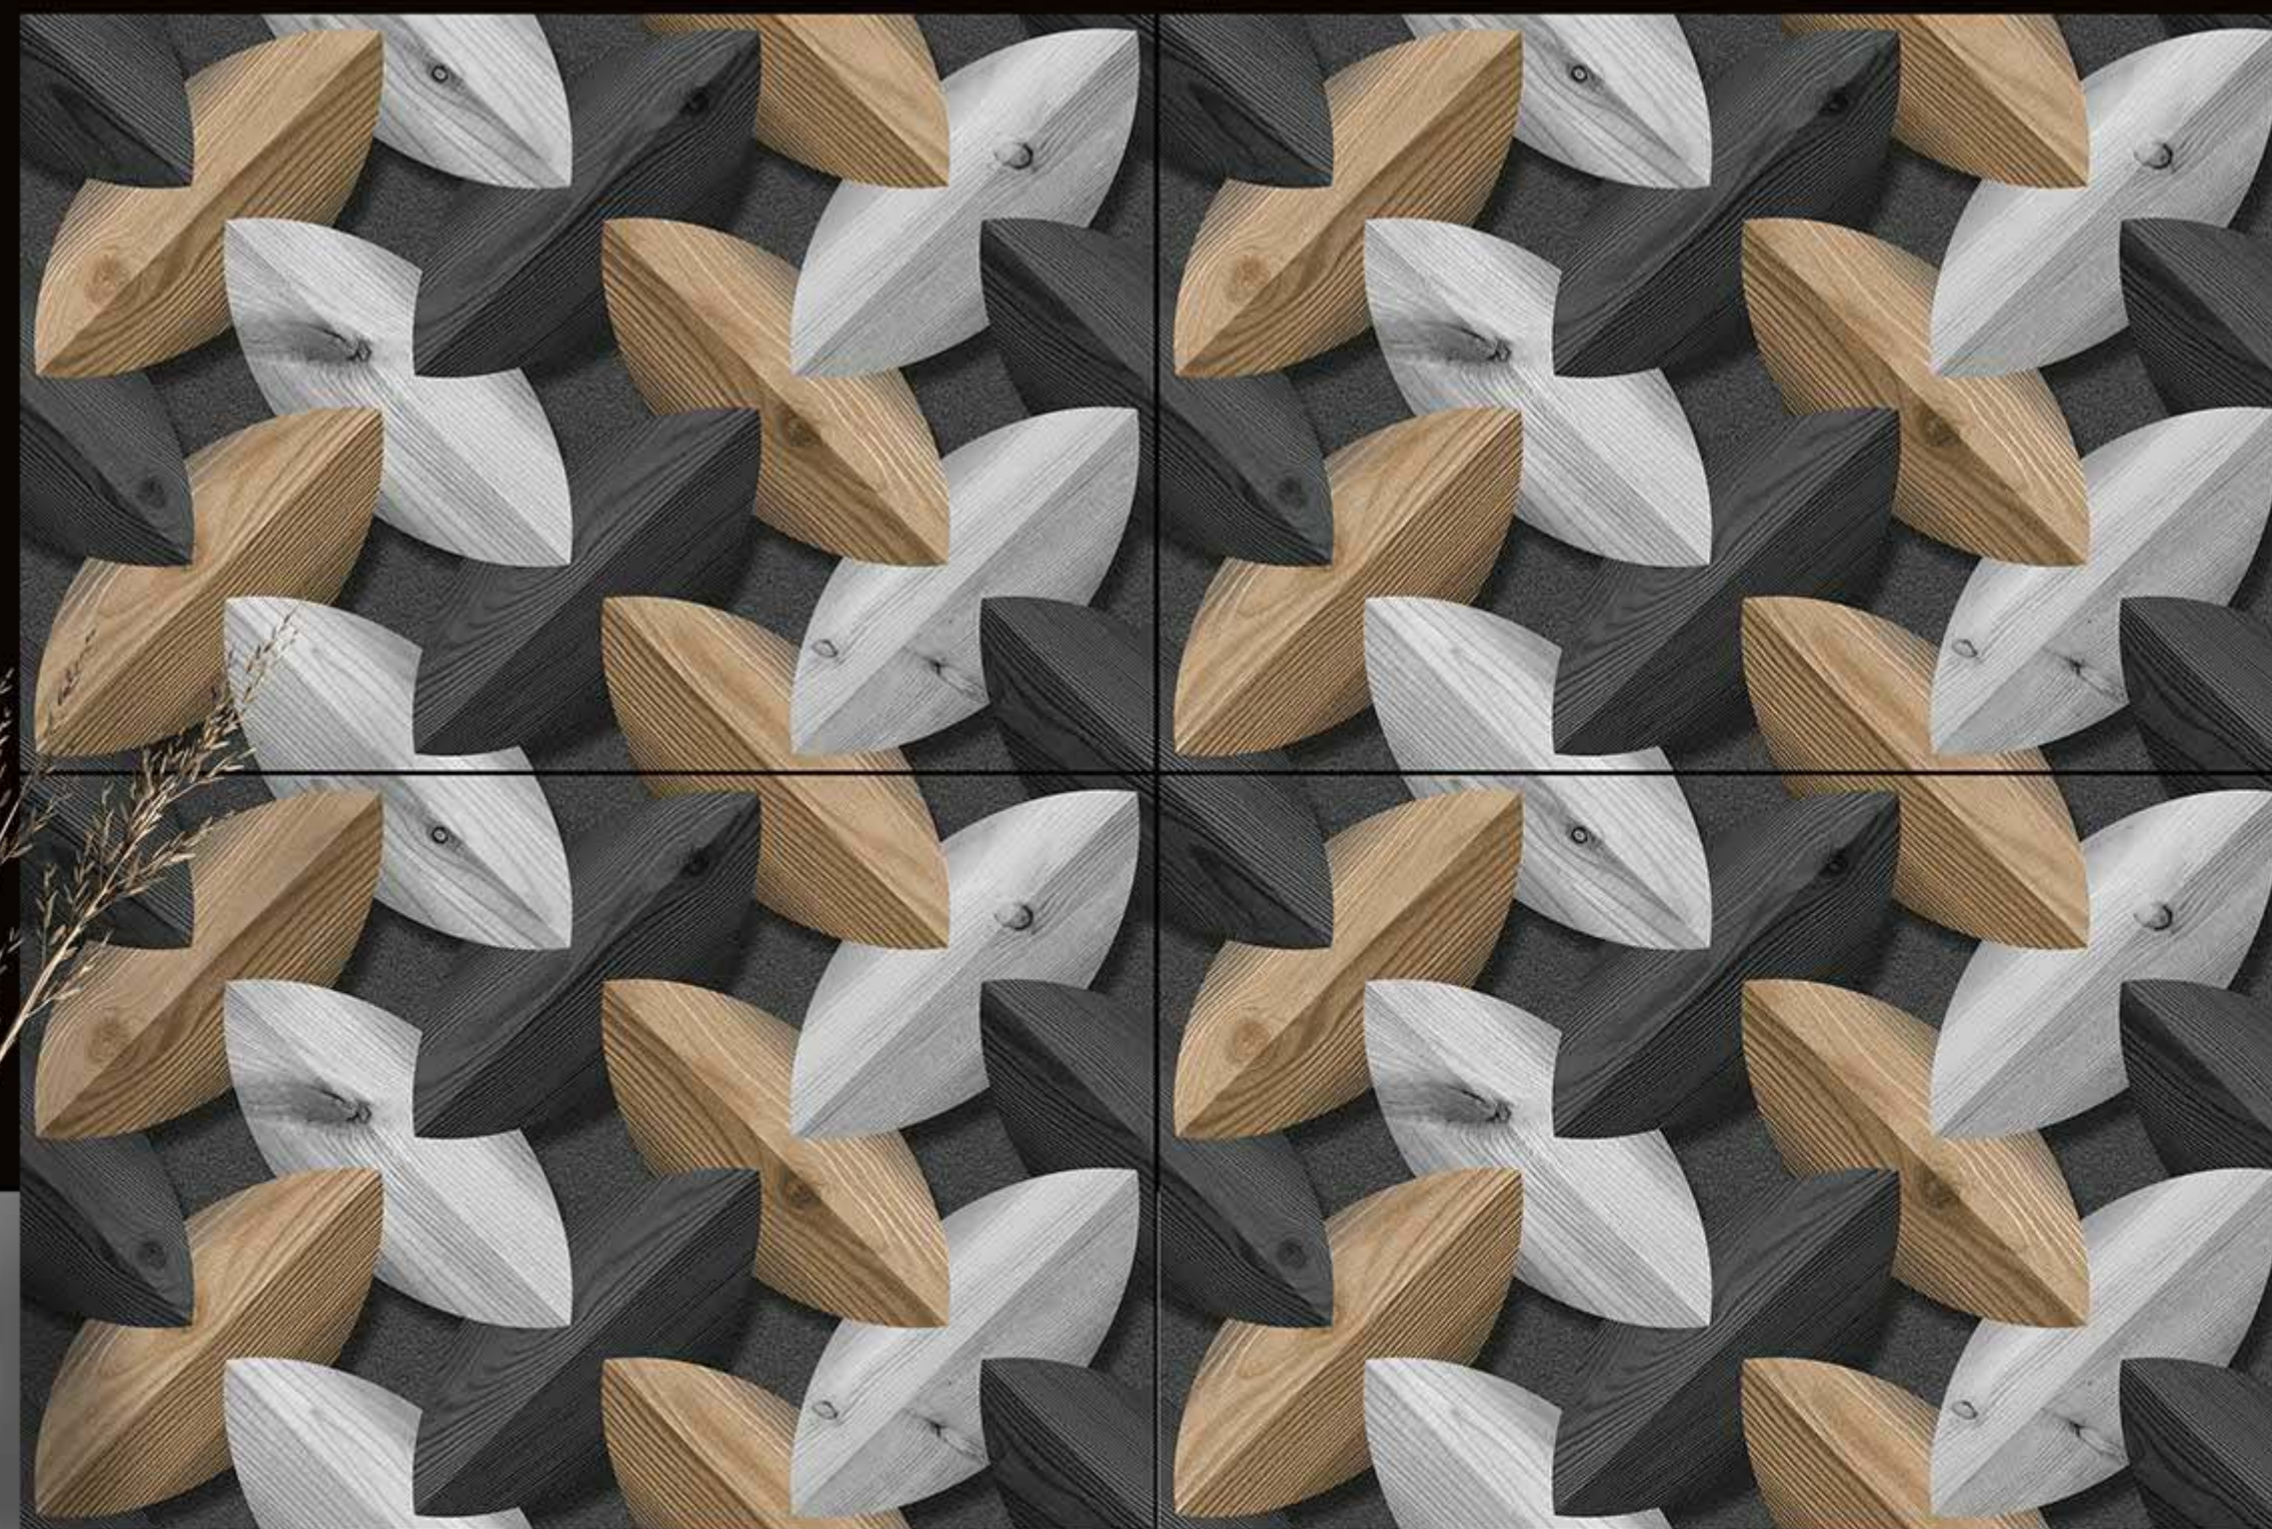

EL-4173

Digital wall tiles
450 mm x 300 mm