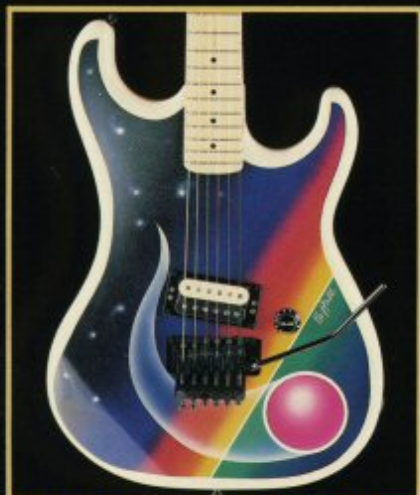

FANTASY SERIES GALACTIC RAINBOW FSR