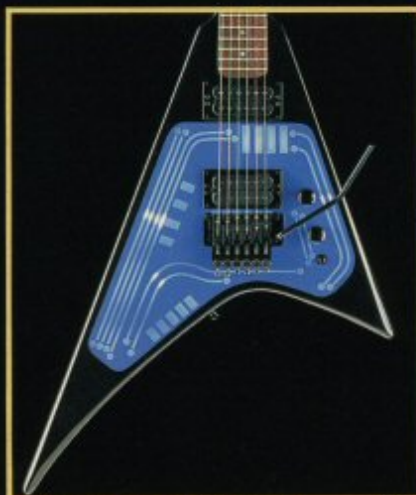

HEAVY METAL TARGET

HMT

HEAVY METAL EYE

HME

HEAVY METAL SKULL & ROSE

HMS

HEAVY METAL GHOUL

HMG

HEAVY METAL COMPUTER CHIP

HMC

ANIMAL SERIES COBRA

ASC

“Kramer guitar art is **HAPPENING** ... even Da Vinci would be pleased”

Mona,

KRAMER™

FANTASY SERIES NIGHT SCENE FSN