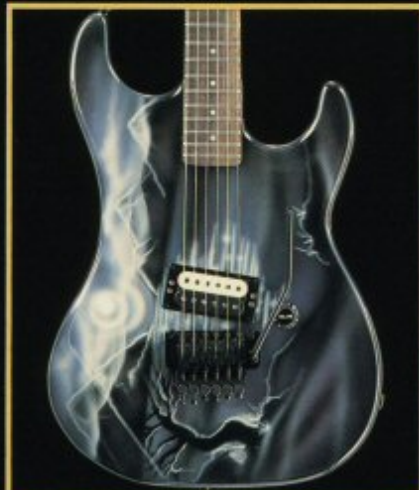

HEAVY METAL COMPUTER CHIP

HMC

ANIMAL SERIES COBRA

ASC

“Kramer guitar art is **HAPPENING** ... even Da Vinci would be pleased”

Mona,

KRAMER™

FANTASY SERIES NIGHT SCENE FSN