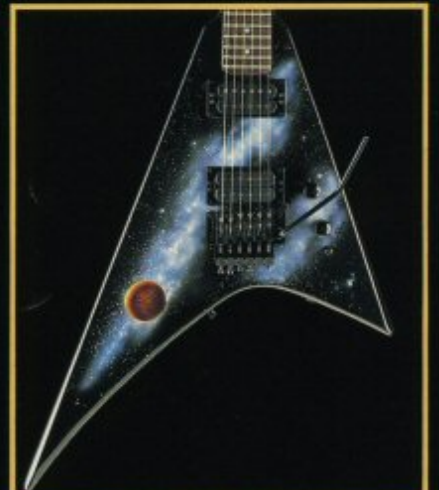

HEAVY METAL COMPUTER CHIP

HMC

ANIMAL SERIES COBRA

ASC

“Kramer guitar art is **HAPPENING** ... even Da Vinci would be pleased”

Mona,

KRAMER™

FANTASY SERIES NIGHT SCENE FSN