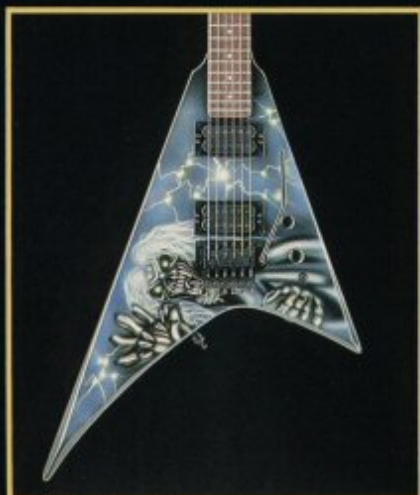

KRAMER™

Contant

JANUARY 1, 1986

A Step Ahead

HEAVY METAL

HMM

HEAVY METAL RAZOR

HMR

HEAVY METAL TARGET

HMT

HEAVY METAL EYE

HME

HEAVY METAL SKULL & ROSE

HMS

HEAVY METAL GHOUL

HMG

HEAVY METAL COMPUTER CHIP

HMC

ANIMAL SERIES COBRA

ASC

“Kramer guitar art is **HAPPENING** ... even Da Vinci would be pleased”

Mona,

KRAMER™

FANTASY SERIES NIGHT SCENE FSN