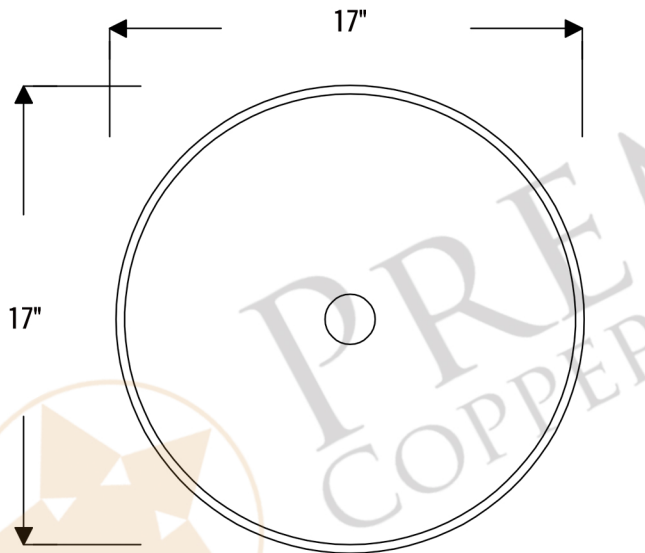

**PREMIER**  
COPPER PRODUCTS

CODE/STANDARD COMPLIANCE

\* IAPMO/cUPC LISTED

**MODEL NUMBER: TFVR17PB**

**DESCRIPTION: Terra Firma 17" Round Vessel Sink**

**OUTER DIMENSION: 17" x 4"**

**BOTTOM SINK FLOOR DIMENSION: 12" Rounded**

**SINK HEIGHT: 4"**

**TEXTURE: Terra Firma**

**FINISH: Polished Brass**

**RIM: Hand Forged Polished Top Rim**

**DRAIN OPENING: 1.5"**

**INSTALLATION TYPE: Vessel**

THIS PRODUCT IS HAND CRAFTED, SMALL VARIANCES IN COLOR AND SIZE MAY OCCUR.  
DO NOT MAKE ANY INSTALLATION CUTS UNTIL YOU RECEIVE YOUR ITEM(S).