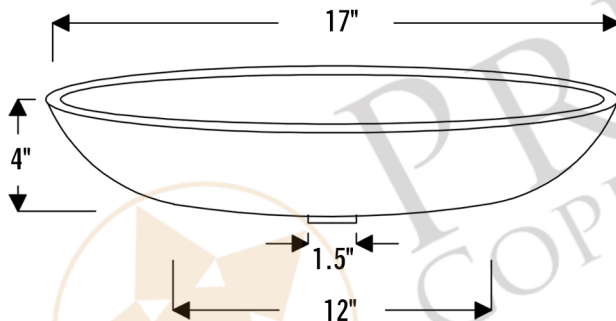

**PREMIER**  
COPPER PRODUCTS

CODE/STANDARD COMPLIANCE

\* IAPMO/cUPC LISTED

**MODEL NUMBER: TFVR17PB**

**DESCRIPTION: Terra Firma 17" Round Vessel Sink**

**OUTER DIMENSION: 17" x 4"**

**BOTTOM SINK FLOOR DIMENSION: 12" Rounded**

**SINK HEIGHT: 4"**

**TEXTURE: Terra Firma**

**FINISH: Polished Brass**

**RIM: Hand Forged Polished Top Rim**

**DRAIN OPENING: 1.5"**

**INSTALLATION TYPE: Vessel**

THIS PRODUCT IS HAND CRAFTED, SMALL VARIANCES IN COLOR AND SIZE MAY OCCUR.  
DO NOT MAKE ANY INSTALLATION CUTS UNTIL YOU RECEIVE YOUR ITEM(S).