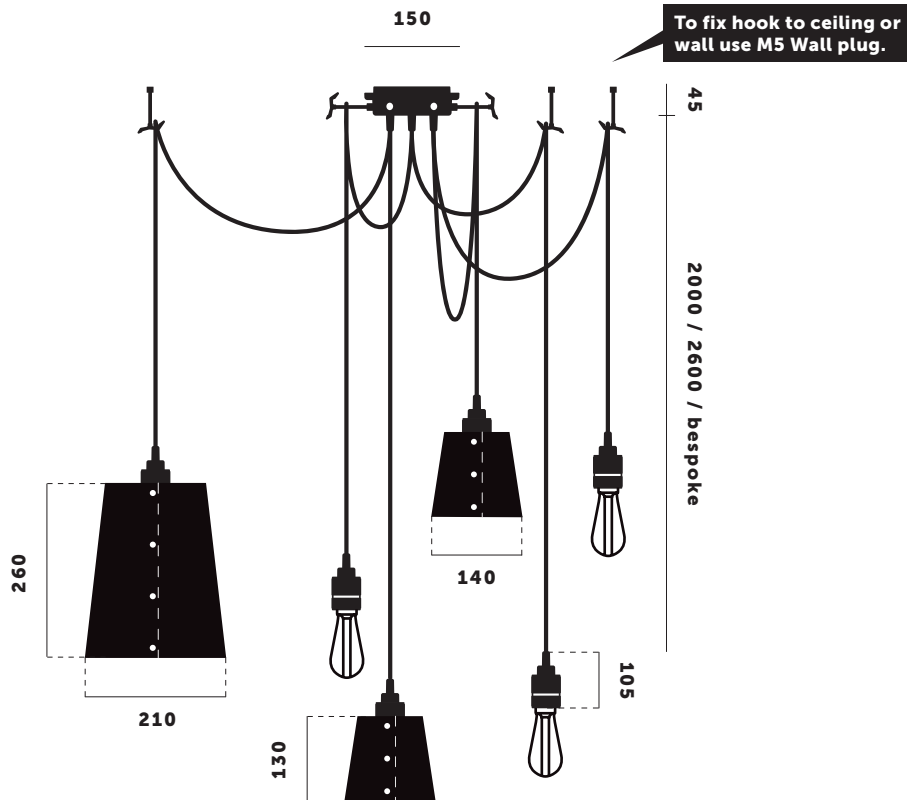

BUSTER + PUNCH

HOOKED 6.0 / MIX

TECH SPEC

HOOKED 6.0 / MIX

A ceiling light with six pendants and made from solid metal with matt rubber detailing. Each pendant length can be adjusted and hooked onto a solid metal hook, ensuring a unique sculptural shape. The light comes with one large and two small metal light shades, finished in *stone* or *graphite* powder coating.

Buster + Punch offers a range of light bulbs that look great with this light and are sold separately.

busterandpunch.com
info@busterandpunch.com

BUSTER + PUNCH

HOOKED 6.0 / MIX

SPECIFICATIONS:

E27 screw
 200-240V
 IP20
 Maximum 40W bulbs
 Comes with
 2x small shade
 1x large shade
 Bulbs sold separatley

FINISH	2 M CABLE	2.6 M CABLE	ALSO INCLUDED:
Graphite / Steel	UK-HK6-ST-2.0-M-GR	UK-HK6-ST-2.6-M-GR	6x solid metal M5 hook 3x wood screw 3x plastic plug* 1x extra rubber bit  3 pcs  3 pcs  6 pcs  1 pcs
Graphite / Brass	UK-HK6-BR-2.0-M-GR	UK-HK6-BR-2.6-M-GR	
Graphite / Smoked Bronze	UK-HK6-SM-2.0-M-GR	UK-HK6-SM-2.6-M-GR	
Stone / Steel	UK-HK6-ST-2.0-M-SN	UK-HK6-ST-2.6-M-SN	
Stone / Brass	UK-HK6-BR-2.0-M-SN	UK-HK6-BR-2.6-M-SN	
Stone / Smoked Bronze	UK-HK6-SM-2.0-M-SN	UK-HK6-SM-2.6-M-SN	