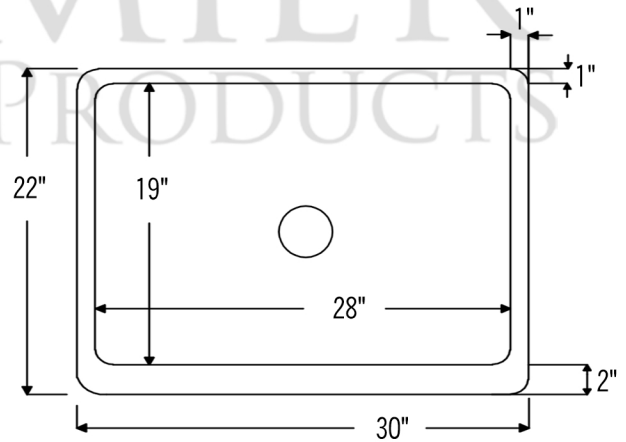

PACKAGE INCLUDES THE FOLLOWING ITEMS:

- * 30" Hammered Copper Kitchen Apron Single Basin Sink w/ Scroll Design (Model# KASDB30229S)
- * 3.5" Garbage Disposal Drain w/ Basket / ORB Finish (Model# D-130ORB)
- * Oil Rubbed Bronze Installation Silicone (Model# C900-ORB)
- * Copper Sink Wax (Model# W900-WAX)

* ORB: Oil Rubbed Bronze

SINK DETAILS (Model# KASDB30229S)

- * 30" Hammered Copper Kitchen Apron Single Basin Sink w/ Scroll Design
- * Color: Oil Rubbed Bronze
- * Outer Dimension: 30" x 22" x 9"
- * Inner Dimension: 28" x 19" x 9"
- * Rim: Left, Back, Right - 1" / Front - 2"
- * Drain Opening: 3.5" Standard
- * Material Gauge: 14
- * CODE / STANDARD COMPLIANCE: IAPMO / cUPC LISTED

* ORB: Oil Rubbed Bronze

DRAIN DETAILS (Model# D-130ORB)

- * 3.5" Deluxe Garbage Disposal Drain w/ Basket
- * Color: Oil Rubbed Bronze
- * Outer Dimension: 4.5" x 2.25"
- * Inner Dimension: 3.5"
- * Installation Type: Insinkerator Brand Compatible
- * Material: Brass
- * Prop 65 Compliant

SILICONE DETAILS (Model# C900-ORB)

- * Neutral Cure Installation Silicone
- * Size: 4.7 OZ
- * Matches a Variety of Different Styled Sinks and Drains

COPPER SINK WAX DETAILS (Model# W900-WAX)

- * Copper Sink Wax Protectant
- * Made from Natural Bee's Wax
- * No Wax Build Up Ever!
- * Hard Water Protection
- * Works great on a variety of different surfaces: