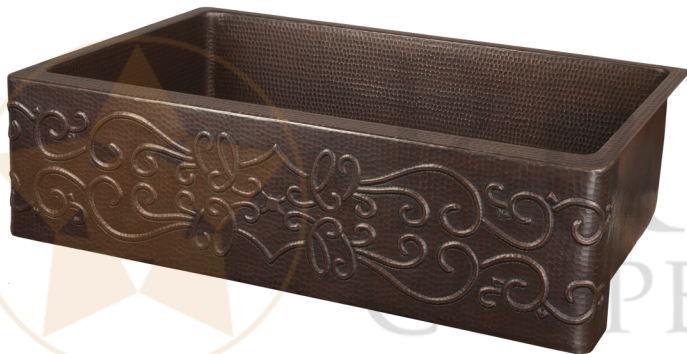

PACKAGE INCLUDES THE FOLLOWING ITEMS:

- * 30" Hammered Copper Kitchen Apron Single Basin Sink w/ Scroll Design (Model# KASDB30229S)
- * 3.5" Garbage Disposal Drain w/ Basket / ORB Finish (Model# D-130ORB)
- * Oil Rubbed Bronze Installation Silicone (Model# C900-ORB)
- * Copper Sink Wax (Model# W900-WAX)

* ORB: Oil Rubbed Bronze

SINK DETAILS (Model# KASDB30229S)

- * 30" Hammered Copper Kitchen Apron Single Basin Sink w/ Scroll Design
- * Color: Oil Rubbed Bronze
- * Outer Dimension: 30" x 22" x 9"
- * Inner Dimension: 28" x 19" x 9"
- * Rim: Left, Back, Right - 1" / Front - 2"
- * Drain Opening: 3.5" Standard
- * Material Gauge: 14
- * CODE / STANDARD COMPLIANCE: IAPMO / cUPC LISTED

* ORB: Oil Rubbed Bronze

DRAIN DETAILS (Model# D-130ORB)

- * 3.5" Deluxe Garbage Disposal Drain w/ Basket
- * Color: Oil Rubbed Bronze
- * Outer Dimension: 4.5" x 2.25"
- * Inner Dimension: 3.5"
- * Installation Type: Insinkerator Brand Compatible
- * Material: Brass
- * Prop 65 Compliant