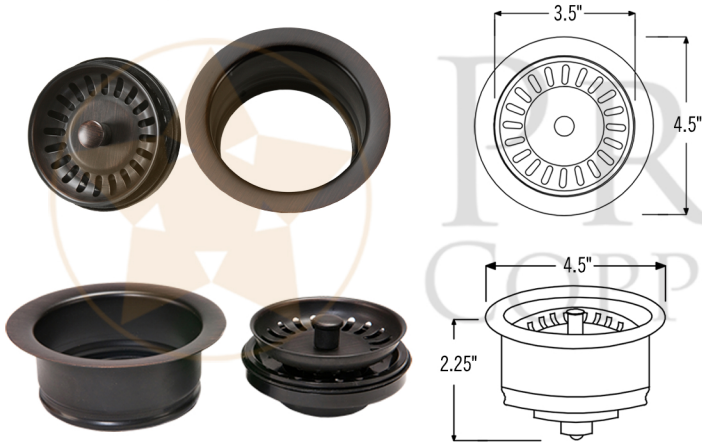

PACKAGE INCLUDES THE FOLLOWING ITEMS:

- * 30" Hammered Copper Kitchen Apron Single Basin Sink w/ Scroll Design (Model# KASDB30229S)
- * 3.5" Garbage Disposal Drain w/ Basket / ORB Finish (Model# D-130ORB)
- * Oil Rubbed Bronze Installation Silicone (Model# C900-ORB)
- * Copper Sink Wax (Model# W900-WAX)

* ORB: Oil Rubbed Bronze

SINK DETAILS (Model# KASDB30229S)

- * 30" Hammered Copper Kitchen Apron Single Basin Sink w/ Scroll Design
- * Color: Oil Rubbed Bronze
- * Outer Dimension: 30" x 22" x 9"
- * Inner Dimension: 28" x 19" x 9"
- * Rim: Left, Back, Right - 1" / Front - 2"
- * Drain Opening: 3.5" Standard
- * Material Gauge: 14
- * CODE / STANDARD COMPLIANCE: IAPMO / cUPC LISTED

* ORB: Oil Rubbed Bronze

DRAIN DETAILS (Model# D-130ORB)

- * 3.5" Deluxe Garbage Disposal Drain w/ Basket
- * Color: Oil Rubbed Bronze
- * Outer Dimension: 4.5" x 2.25"
- * Inner Dimension: 3.5"
- * Installation Type: Insinkerator Brand Compatible
- * Material: Brass
- * Prop 65 Compliant