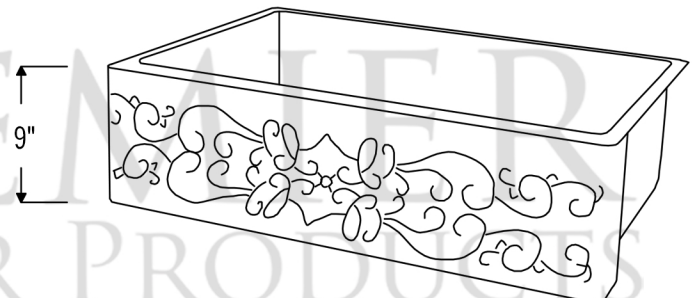

PACKAGE INCLUDES THE FOLLOWING ITEMS:

- * 30" Hammered Copper Kitchen Apron Single Basin Sink w/ Scroll Design (Model# KASDB30229S)
- * 3.5" Garbage Disposal Drain w/ Basket / ORB Finish (Model# D-130ORB)
- * Oil Rubbed Bronze Installation Silicone (Model# C900-ORB)
- * Copper Sink Wax (Model# W900-WAX)

* ORB: Oil Rubbed Bronze

SINK DETAILS (Model# KASDB30229S)

- * 30" Hammered Copper Kitchen Apron Single Basin Sink w/ Scroll Design
- * Color: Oil Rubbed Bronze
- * Outer Dimension: 30" x 22" x 9"
- * Inner Dimension: 28" x 19" x 9"
- * Rim: Left, Back, Right - 1" / Front - 2"
- * Drain Opening: 3.5" Standard
- * Material Gauge: 14
- * CODE / STANDARD COMPLIANCE: IAPMO / cUPC LISTED