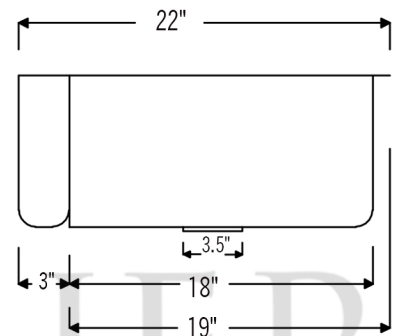

* ORB: Oil Rubbed Bronze

SINK DETAILS (Model# KASDB30229S)

- * 30" Hammered Copper Kitchen Apron Single Basin Sink w/ Scroll Design
- * Color: Oil Rubbed Bronze
- * Outer Dimension: 30" x 22" x 9"
- * Inner Dimension: 28" x 19" x 9"
- * Rim: Left, Back, Right - 1" / Front - 2"
- * Drain Opening: 3.5" Standard
- * Material Gauge: 14
- * CODE / STANDARD COMPLIANCE: IAPMO / cUPC LISTED

* ORB: Oil Rubbed Bronze

DRAIN DETAILS (Model# D-130ORB)

- * 3.5" Deluxe Garbage Disposal Drain w/ Basket
- * Color: Oil Rubbed Bronze
- * Outer Dimension: 4.5" x 2.25"
- * Inner Dimension: 3.5"
- * Installation Type: Insinkerator Brand Compatible
- * Material: Brass
- * Prop 65 Compliant