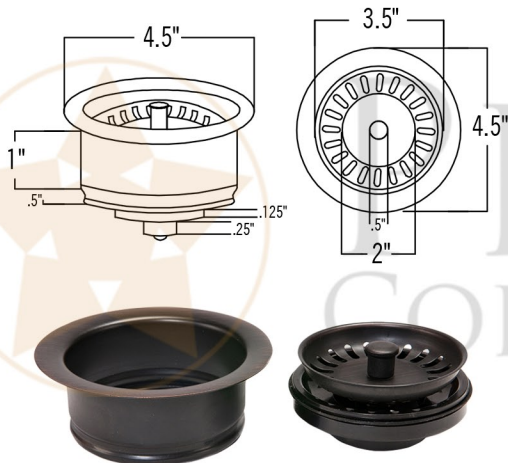

PREMIER
COPPER PRODUCTS

MODEL NUMBER: BSP5_BR17DB-G

- * Description: Large Round Hammered Copper Prep Sink with 3.5" Drain Opening
- * Outer Dimension: 17" x 9"
- * Inner Dimension: 15" x 9"
- * Rim: 1"
- * Drain Opening: 3.5"
- * Finish: Oil Rubbed Bronze

PACKAGE INCLUDES THE FOLLOWING ACCESSORIES:

- * 3.5" Deluxe Garbage Disposal Drain w/ Basket / ORB Finish (Model# D-1300RB)
- * Copper Sink Wax (Model# W900-WAX)
- * Neutral Cure Copper Sink Installation Silicone (Model# C900-ORB)

* ORB: Oil Rubbed Bronze

DRAIN DETAILS (Model# D-1300RB)

- * Description: 3.5" Garbage Disposal Drain
- * Upper Flange Dimension: 4.5"
- * Material: Solid Brass
- * Prop 65 Compliant

WAX DETAILS (Model# W900-WAX)

SILICONE DETAILS (Model# C900-ORB)

- * Description: Neutral Cure Copper Sink Installation Silicone
- * Color: Oil Rubbed Bronze
- * Size: 4.7oz