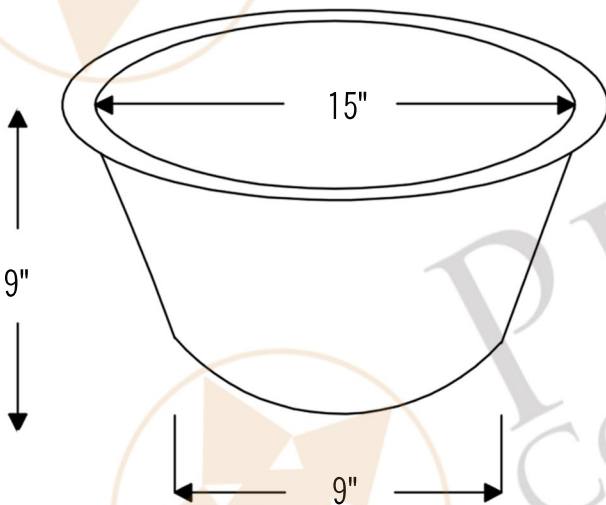

PREMIER
COPPER PRODUCTS

MODEL NUMBER: BSP5_BR17DB-G

- Description: Large Round Hammered Copper Prep Sink with 3.5" Drain Opening
- Outer Dimension: 17" x 9"
- Inner Dimension: 15" x 9"
- Rim: 1"
- Drain Opening: 3.5"
- Finish: Oil Rubbed Bronze

CODE/STANDARD COMPLIANCE

* IAPMO/cUPC LISTED

* ORB: Oil Rubbed Bronze

THIS PRODUCT IS HAND CRAFTED, SMALL VARIANCES IN COLOR AND SIZE MAY OCCUR.
DO NOT MAKE ANY INSTALLATION CUTS UNTIL YOU RECEIVE YOUR ITEM(S).