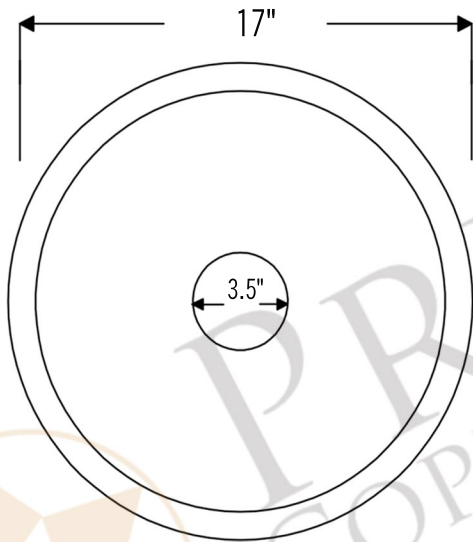

PREMIER
COPPER PRODUCTS

MODEL NUMBER: BSP5_BR17DB-G

- Description: Large Round Hammered Copper Prep Sink with 3.5" Drain Opening
- Outer Dimension: 17" x 9"
- Inner Dimension: 15" x 9"
- Rim: 1"
- Drain Opening: 3.5"
- Finish: Oil Rubbed Bronze

CODE/STANDARD COMPLIANCE

* IAPMO/cUPC LISTED

* ORB: Oil Rubbed Bronze

THIS PRODUCT IS HAND CRAFTED, SMALL VARIANCES IN COLOR AND SIZE MAY OCCUR.
DO NOT MAKE ANY INSTALLATION CUTS UNTIL YOU RECEIVE YOUR ITEM(S).