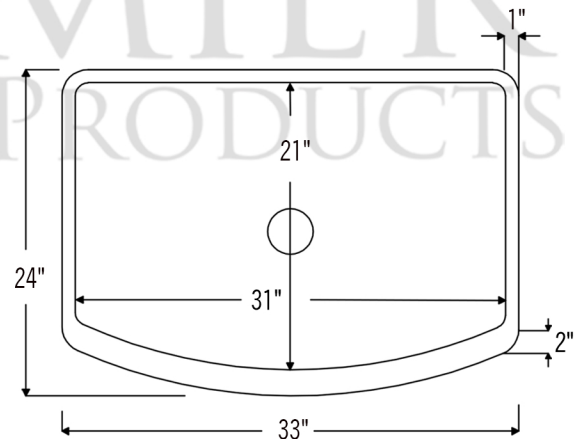

PACKAGE INCLUDES THE FOLLOWING ITEMS:

- * 30" Hammered Copper Kitchen Rounded Apron Single Basin Sink with Barrel Strap Design (Model# KASRDB30249BS)
- * 3.5" Garbage Disposal Drain w/ Basket / ORB Finish (Model# D-130ORB)
- * Oil Rubbed Bronze Installation Silicone (Model# C900-ORB)
- * Copper Sink Wax (Model# W900-WAX)

* ORB: Oil Rubbed Bronze

SINK DETAILS (Model# KASRDB30249BS)

- * 30" Hammered Copper Kitchen Rounded Apron Single Basin Sink with Barrel Strap Design
- * Color: Oil Rubbed Bronze
- * Outer Dimension: 30" x 24" x 9"
- * Inner Dimension: 28" x 21" x 9"
- * Rim: Left, Back, Right - 1" / Front - 2"
- * Drain Opening: 3.5" Standard
- * Material Gauge: 14
- * CODE / STANDARD COMPLIANCE: IAPMO / cUPC LISTED

* ORB: Oil Rubbed Bronze

DRAIN DETAILS (Model# D-130ORB)

- * 3.5" Deluxe Garbage Disposal Drain w/ Basket
- * Color: Oil Rubbed Bronze
- * Outer Dimension: 4.5" x 2.25"
- * Inner Dimension: 3.5"
- * Installation Type: Insinkerator Brand Compatible
- * Material: Brass
- * Prop 65 Compliant