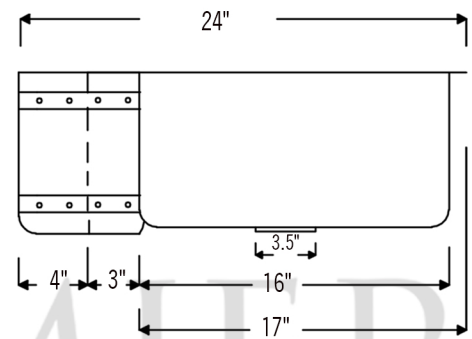

PACKAGE INCLUDES THE FOLLOWING ITEMS:

- * 30" Hammered Copper Kitchen Rounded Apron Single Basin Sink with Barrel Strap Design (Model# KASRDB30249BS)
- * 3.5" Garbage Disposal Drain w/ Basket / ORB Finish (Model# D-130ORB)
- * Oil Rubbed Bronze Installation Silicone (Model# C900-ORB)
- * Copper Sink Wax (Model# W900-WAX)

* ORB: Oil Rubbed Bronze

SINK DETAILS (Model# KASRDB30249BS)

- * 30" Hammered Copper Kitchen Rounded Apron Single Basin Sink with Barrel Strap Design
- * Color: Oil Rubbed Bronze
- * Outer Dimension: 30" x 24" x 9"
- * Inner Dimension: 28" x 21" x 9"
- * Rim: Left, Back, Right - 1" / Front - 2"
- * Drain Opening: 3.5" Standard
- * Material Gauge: 14
- * CODE / STANDARD COMPLIANCE: IAPMO / cUPC LISTED

* ORB: Oil Rubbed Bronze

DRAIN DETAILS (Model# D-130ORB)

- * 3.5" Deluxe Garbage Disposal Drain w/ Basket
- * Color: Oil Rubbed Bronze
- * Outer Dimension: 4.5" x 2.25"
- * Inner Dimension: 3.5"
- * Installation Type: Insinkerator Brand Compatible
- * Material: Brass
- * Prop 65 Compliant