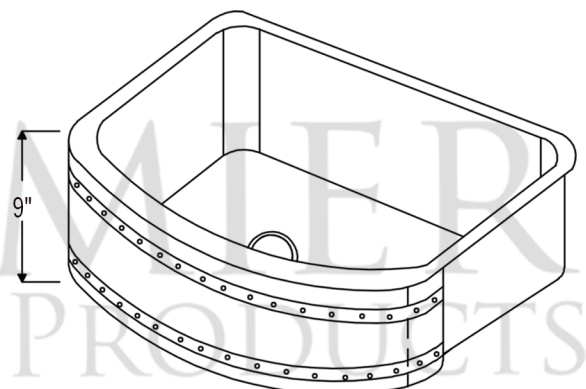

PACKAGE INCLUDES THE FOLLOWING ITEMS:

- * 30" Hammered Copper Kitchen Rounded Apron Single Basin Sink with Barrel Strap Design (Model# KASRDB30249BS)
- * 3.5" Garbage Disposal Drain w/ Basket / ORB Finish (Model# D-130ORB)
- * Oil Rubbed Bronze Installation Silicone (Model# C900-ORB)
- * Copper Sink Wax (Model# W900-WAX)

* ORB: Oil Rubbed Bronze

SINK DETAILS (Model# KASRDB30249BS)

- * 30" Hammered Copper Kitchen Rounded Apron Single Basin Sink with Barrel Strap Design
- * Color: Oil Rubbed Bronze
- * Outer Dimension: 30" x 24" x 9"
- * Inner Dimension: 28" x 21" x 9"
- * Rim: Left, Back, Right - 1" / Front - 2"
- * Drain Opening: 3.5" Standard
- * Material Gauge: 14
- * CODE / STANDARD COMPLIANCE: IAPMO / cUPC LISTED

* ORB: Oil Rubbed Bronze

DRAIN DETAILS (Model# D-130ORB)

- * 3.5" Deluxe Garbage Disposal Drain w/ Basket
- * Color: Oil Rubbed Bronze
- * Outer Dimension: 4.5" x 2.25"
- * Inner Dimension: 3.5"
- * Installation Type: Insinkerator Brand Compatible
- * Material: Brass
- * Prop 65 Compliant