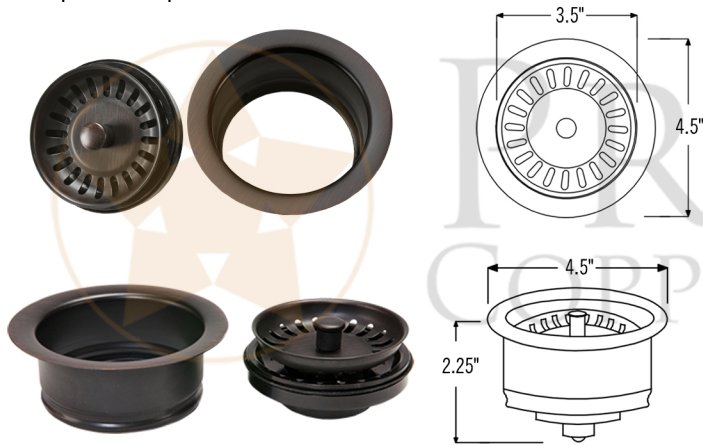

PACKAGE INCLUDES THE FOLLOWING ITEMS:

- * 30" Hammered Copper Kitchen Rounded Apron Single Basin Sink with Barrel Strap Design (Model# KASRDB30249BS)
- * 3.5" Garbage Disposal Drain w/ Basket / ORB Finish (Model# D-130ORB)
- * Oil Rubbed Bronze Installation Silicone (Model# C900-ORB)
- * Copper Sink Wax (Model# W900-WAX)

* ORB: Oil Rubbed Bronze

SINK DETAILS (Model# KASRDB30249BS)

- * 30" Hammered Copper Kitchen Rounded Apron Single Basin Sink with Barrel Strap Design
- * Color: Oil Rubbed Bronze
- * Outer Dimension: 30" x 24" x 9"
- * Inner Dimension: 28" x 21" x 9"
- * Rim: Left, Back, Right - 1" / Front - 2"
- * Drain Opening: 3.5" Standard
- * Material Gauge: 14
- * CODE / STANDARD COMPLIANCE: IAPMO / cUPC LISTED

* ORB: Oil Rubbed Bronze

DRAIN DETAILS (Model# D-130ORB)

- * 3.5" Deluxe Garbage Disposal Drain w/ Basket
- * Color: Oil Rubbed Bronze
- * Outer Dimension: 4.5" x 2.25"
- * Inner Dimension: 3.5"
- * Installation Type: Insinkerator Brand Compatible
- * Material: Brass
- * Prop 65 Compliant