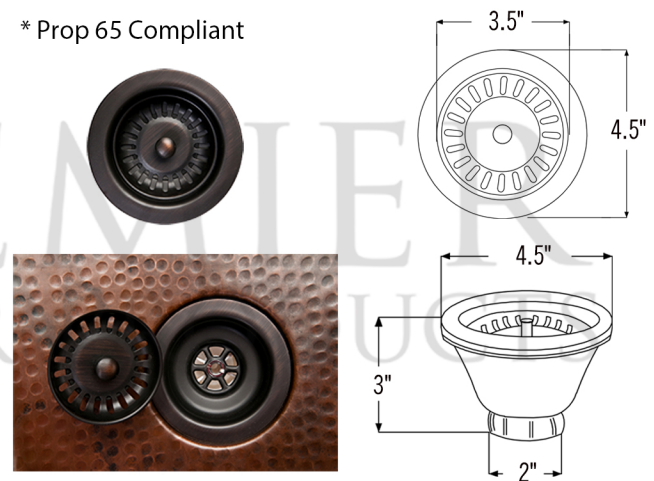

* ORB: Oil Rubbed Bronze

SINK DETAILS (Model# K25DB33199)

- * 33" Hammered Copper Kitchen 25/75 Double Basin Sink
- * Color: Oil Rubbed Bronze
- * Outer Dimension: 33" x 19" x 9"
- * Inner Dimension: L: 9" x 17" x 8" / R: 21" x 17" x 9"
- * Rim: 1"
- * Divider: 1" Wide (Optimized)
- * Drain Opening: 3.5" Standard
- * Material Gauge: 14
- * CODE / STANDARD COMPLIANCE: IAPMO / cUPC LISTED

THIS PRODUCT IS HAND CRAFTED, SMALL VARIANCES IN COLOR AND SIZE MAY OCCUR.
DO NOT MAKE ANY INSTALLATION CUTS UNTIL YOU RECEIVE YOUR ITEM(S).

PACKAGE INCLUDES THE FOLLOWING ITEMS:

- * 33" Hammered Copper Kitchen 25/75 Double Basin Sink / ORB Finish (Model# K25DB33199)
- * 3.5" Garbage Disposal Drain w/ Basket / ORB Finish (Model# D-130ORB)
- * 3.5" Kitchen Basket Strainer Drain / ORB Finish (Model# D-132ORB)
- * Oil Rubbed Bronze Installation Silicone (Model# C900-ORB)
- * Copper Sink Wax (Model# W900-WAX)

* ORB: Oil Rubbed Bronze

DRAIN #1 DETAILS (Model# D-130ORB)

- * 3.5" Deluxe Garbage Disposal Drain w/ Basket
- * Color: Oil Rubbed Bronze
- * Outer Dimension: 4.5" x 2.25"
- * Inner Dimension: 3.5"
- * Installation Type: Insinkerator Brand Compatible
- * Material: Brass
- * Prop 65 Compliant

SILICONE DETAILS (Model# C900-ORB)

- * Neutral Cure Installation Silicone
- * Size: 4.7 OZ
- * Matches a Variety of Different Styled Sinks and Drains

COPPER SINK WAX DETAILS (Model# W900-WAX)

- * Copper Sink Wax Protectant
- * Made from Natural Bee's Wax
- * No Wax Build Up Ever!
- * Hard Water Protection
- * Works great on a variety of different surfaces: