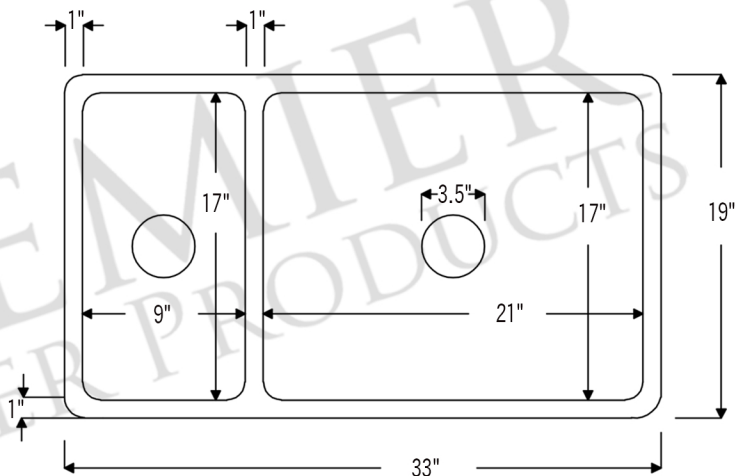

PACKAGE INCLUDES THE FOLLOWING ITEMS:

- * 33" Hammered Copper Kitchen 25/75 Double Basin Sink / ORB Finish (Model# K25DB33199)
- * 3.5" Garbage Disposal Drain w/ Basket / ORB Finish (Model# D-130ORB)
- * 3.5" Kitchen Basket Strainer Drain / ORB Finish (Model# D-132ORB)
- * Oil Rubbed Bronze Installation Silicone (Model# C900-ORB)
- * Copper Sink Wax (Model# W900-WAX)

* ORB: Oil Rubbed Bronze

SINK DETAILS (Model# K25DB33199)

- * 33" Hammered Copper Kitchen 25/75 Double Basin Sink
- * Color: Oil Rubbed Bronze
- * Outer Dimension: 33" x 19" x 9"
- * Inner Dimension: L: 9" x 17" x 8" / R: 21" x 17" x 9"
- * Rim: 1"
- * Divider: 1" Wide (Optimized)
- * Drain Opening: 3.5" Standard
- * Material Gauge: 14
- * CODE / STANDARD COMPLIANCE: IAPMO / cUPC LISTED

* ORB: Oil Rubbed Bronze

DRAIN #1 DETAILS (Model# D-130ORB)

- * 3.5" Deluxe Garbage Disposal Drain w/ Basket
- * Color: Oil Rubbed Bronze
- * Outer Dimension: 4.5" x 2.25"
- * Inner Dimension: 3.5"
- * Installation Type: Insinkerator Brand Compatible
- * Material: Brass
- * Prop 65 Compliant

DRAIN #2 DETAILS (Model# D-132ORB)

- * 3.5" Kitchen, Prep, Bar Basket Strainer Drain
- * Color: Oil Rubbed Bronze
- * Outer Dimension: 4.5" x 3"
- * Inner Dimension: 3.5"
- * Installation Type: Compression
- * Material: Brass/PVC
- * Prop 65 Compliant