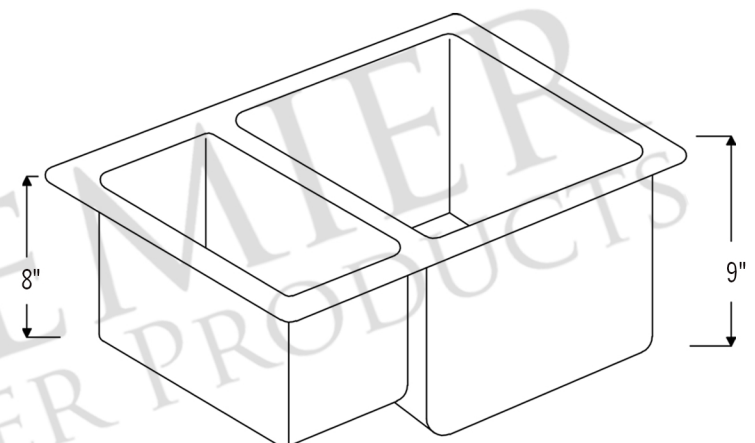

PACKAGE INCLUDES THE FOLLOWING ITEMS:

- * 33" Hammered Copper Kitchen 25/75 Double Basin Sink / ORB Finish (Model# K25DB33199)
- * 3.5" Garbage Disposal Drain w/ Basket / ORB Finish (Model# D-130ORB)
- * 3.5" Kitchen Basket Strainer Drain / ORB Finish (Model# D-132ORB)
- * Oil Rubbed Bronze Installation Silicone (Model# C900-ORB)
- * Copper Sink Wax (Model# W900-WAX)

* ORB: Oil Rubbed Bronze

SINK DETAILS (Model# K25DB33199)

- * 33" Hammered Copper Kitchen 25/75 Double Basin Sink
- * Color: Oil Rubbed Bronze
- * Outer Dimension: 33" x 19" x 9"
- * Inner Dimension: L: 9" x 17" x 8" / R: 21" x 17" x 9"
- * Rim: 1"
- * Divider: 1" Wide (Optimized)
- * Drain Opening: 3.5" Standard
- * Material Gauge: 14
- * CODE / STANDARD COMPLIANCE: IAPMO / cUPC LISTED

* ORB: Oil Rubbed Bronze

DRAIN #1 DETAILS (Model# D-130ORB)

- * 3.5" Deluxe Garbage Disposal Drain w/ Basket
- * Color: Oil Rubbed Bronze
- * Outer Dimension: 4.5" x 2.25"
- * Inner Dimension: 3.5"
- * Installation Type: Insinkerator Brand Compatible
- * Material: Brass
- * Prop 65 Compliant