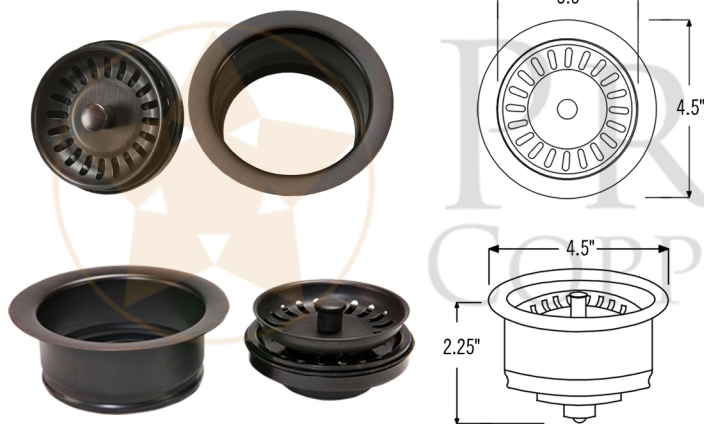

PACKAGE INCLUDES THE FOLLOWING ITEMS:

- * 33" Hammered Copper Kitchen 25/75 Double Basin Sink / ORB Finish (Model# K25DB33199)
- * 3.5" Garbage Disposal Drain w/ Basket / ORB Finish (Model# D-130ORB)
- * 3.5" Kitchen Basket Strainer Drain / ORB Finish (Model# D-132ORB)
- * Oil Rubbed Bronze Installation Silicone (Model# C900-ORB)
- * Copper Sink Wax (Model# W900-WAX)

* ORB: Oil Rubbed Bronze

SINK DETAILS (Model# K25DB33199)

- * 33" Hammered Copper Kitchen 25/75 Double Basin Sink
- * Color: Oil Rubbed Bronze
- * Outer Dimension: 33" x 19" x 9"
- * Inner Dimension: L: 9" x 17" x 8" / R: 21" x 17" x 9"
- * Rim: 1"
- * Divider: 1" Wide (Optimized)
- * Drain Opening: 3.5" Standard
- * Material Gauge: 14
- * CODE / STANDARD COMPLIANCE: IAPMO / cUPC LISTED

THIS PRODUCT IS HAND CRAFTED, SMALL VARIANCES IN COLOR AND SIZE MAY OCCUR.
DO NOT MAKE ANY INSTALLATION CUTS UNTIL YOU RECEIVE YOUR ITEM(S).

PACKAGE INCLUDES THE FOLLOWING ITEMS:

- * 33" Hammered Copper Kitchen 25/75 Double Basin Sink / ORB Finish (Model# K25DB33199)
- * 3.5" Garbage Disposal Drain w/ Basket / ORB Finish (Model# D-130ORB)
- * 3.5" Kitchen Basket Strainer Drain / ORB Finish (Model# D-132ORB)
- * Oil Rubbed Bronze Installation Silicone (Model# C900-ORB)
- * Copper Sink Wax (Model# W900-WAX)

* ORB: Oil Rubbed Bronze

DRAIN #1 DETAILS (Model# D-130ORB)

- * 3.5" Deluxe Garbage Disposal Drain w/ Basket
- * Color: Oil Rubbed Bronze
- * Outer Dimension: 4.5" x 2.25"
- * Inner Dimension: 3.5"
- * Installation Type: Insinkerator Brand Compatible
- * Material: Brass
- * Prop 65 Compliant