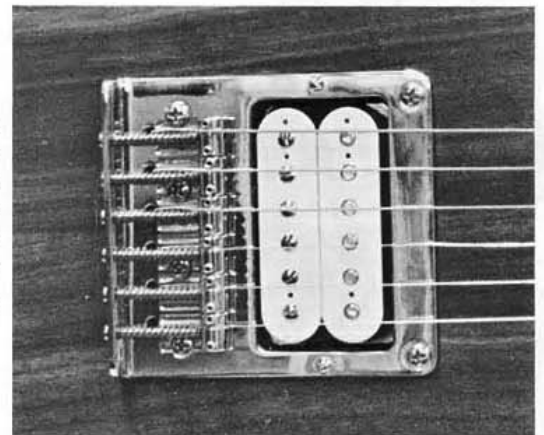

CHARVEL

New from Charvel

NUTSTOYOUTOOSHEL

#110 Explorer

BODIES

Charvel now offers two new bodies made especially for the guitarist that demands more from his axe, the Explorer and the Double Cutaway Telly. Both axes are available in tremelo and non-tremelo models with your choice of pickup combinations.

#113 Double Cutaway Telly

#213 Tunamatic - Brass

BRIDGES

Also new from Charvel are these two fine brass Bridges, the Tunamatic and the Telly Six-Way Humbucking. Both are made of solid brass and are available in polished or chrome finishes.