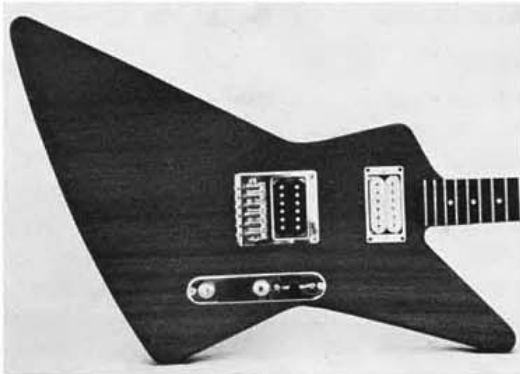

CHARVEL

New from Charvel

NUTSTOYOUTOOSHEL

#110 Explorer

BODIES

Charvel now offers two new bodies made especially for the guitarist that demands more from his axe, the Explorer and the Double Cutaway Telly. Both axes are available in tremelo and non-tremelo models with your choice of pickup combinations.

#113 Double Cutaway Telly

#213 Tunamatic - Brass

BRIDGES

Also new from Charvel are these two fine brass Bridges, the Tunamatic and the Telly Six-Way Humbucking. Both are made of solid brass and are available in polished or chrome finishes.