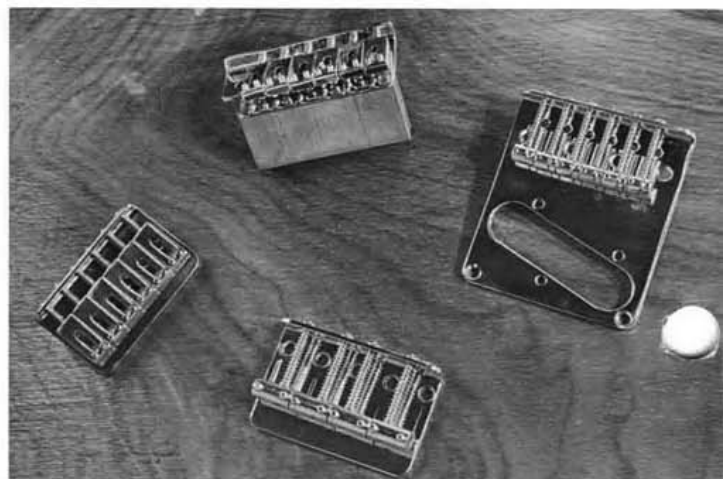

TREMELO SPRING COVERS

*94	White Plastic	6.50	_____
*95	Chrome	7.50	_____
*96	Gold Anodized	6.50	_____
*97	Black Anodized	6.50	_____
*98	Polished Brass	7.00	_____

* Denotes New Products

CH

DO YOUR

PICKGUARDS

Part No.	STRAT STYLE	Price	Qty
51	Original White Plastic	10.00	_____
52	Chrome	12.00	_____
53	Gold Anodized	10.00	_____
54	Black Anodized	10.00	_____
55	Polished Brass	15.00	_____
TELLY STYLE			
61	Original Black Plastic	8.50	_____
62	White Plastic	8.50	_____
63	Chrome	12.00	_____
64	Gold Anodized	8.50	_____
65	Black Anodized	8.50	_____
66	Polished Brass	13.00	_____
P-BASS STYLE			
71	Chrome	16.00	_____
72	Gold Anodized	12.00	_____
73	Black Anodized	12.00	_____
74	Polished Brass	17.50	_____
*75	White Plastic	12.50	_____
J-BASS STYLE			
*81	White Plastic	10.00	_____
*82	Chrome	12.00	_____
*83	Gold Anodized	10.00	_____
*84	Black Anodized	10.00	_____
*85	Polished Brass	15.00	_____
LES PAUL STYLE			
*91	Brass	15.00	_____
*92	Chrome	15.00	_____