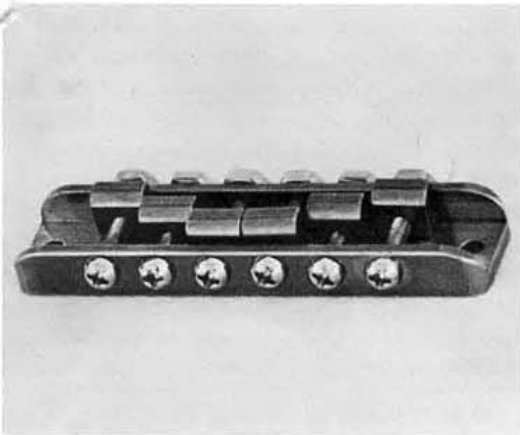

CHARVEL

New from Charvel

NUTSTOYOUTOOSHEL

#110 Explorer

BODIES

Charvel now offers two new bodies made especially for the guitarist that demands more from his axe, the Explorer and the Double Cutaway Telly. Both axes are available in tremelo and non-tremelo models with your choice of pickup combinations.

#113 Double Cutaway Telly

#213 Tunamatic - Brass

BRIDGES

Also new from Charvel are these two fine brass Bridges, the Tunamatic and the Telly Six-Way Humbucking. Both are made of solid brass and are available in polished or chrome finishes.