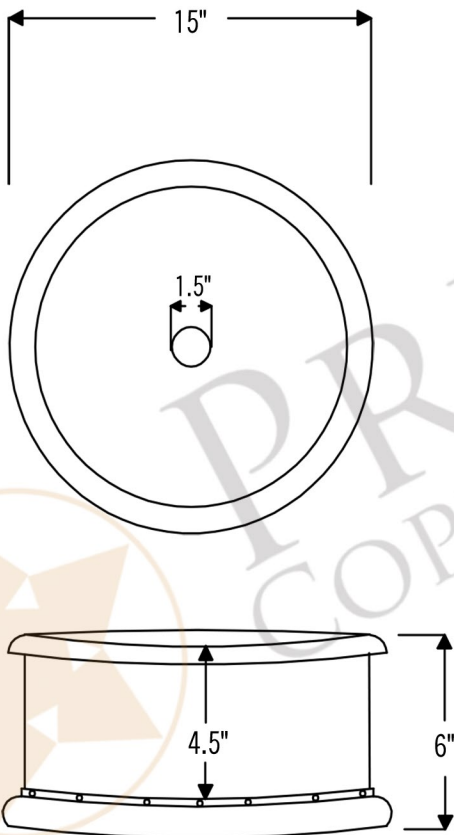

PREMIER
COPPER PRODUCTS

MODEL NUMBER: BSP5_VRT15DB-P

- Description: Round Vessel Tub Hammered Copper Sink
- Outer Dimension: 15" x 6"
- Inner Dimension: 13" x 4.5"
- Skirt Dimension: 1.5"
- Bottom of Sink Floor to Top of Rim Dimension: 4.5"
- Rim: 1" Decorative Rolled Rim
- Drain Opening: 1.5"
- Finish: Oil Rubbed Bronze

CODE/STANDARD COMPLIANCE

* IAPMO/cUPC LISTED

* ORB: Oil Rubbed Bronze

THIS PRODUCT IS HAND CRAFTED, SMALL VARIANCES IN COLOR AND SIZE MAY OCCUR.
DO NOT MAKE ANY INSTALLATION CUTS UNTIL YOU RECEIVE YOUR ITEM(S).