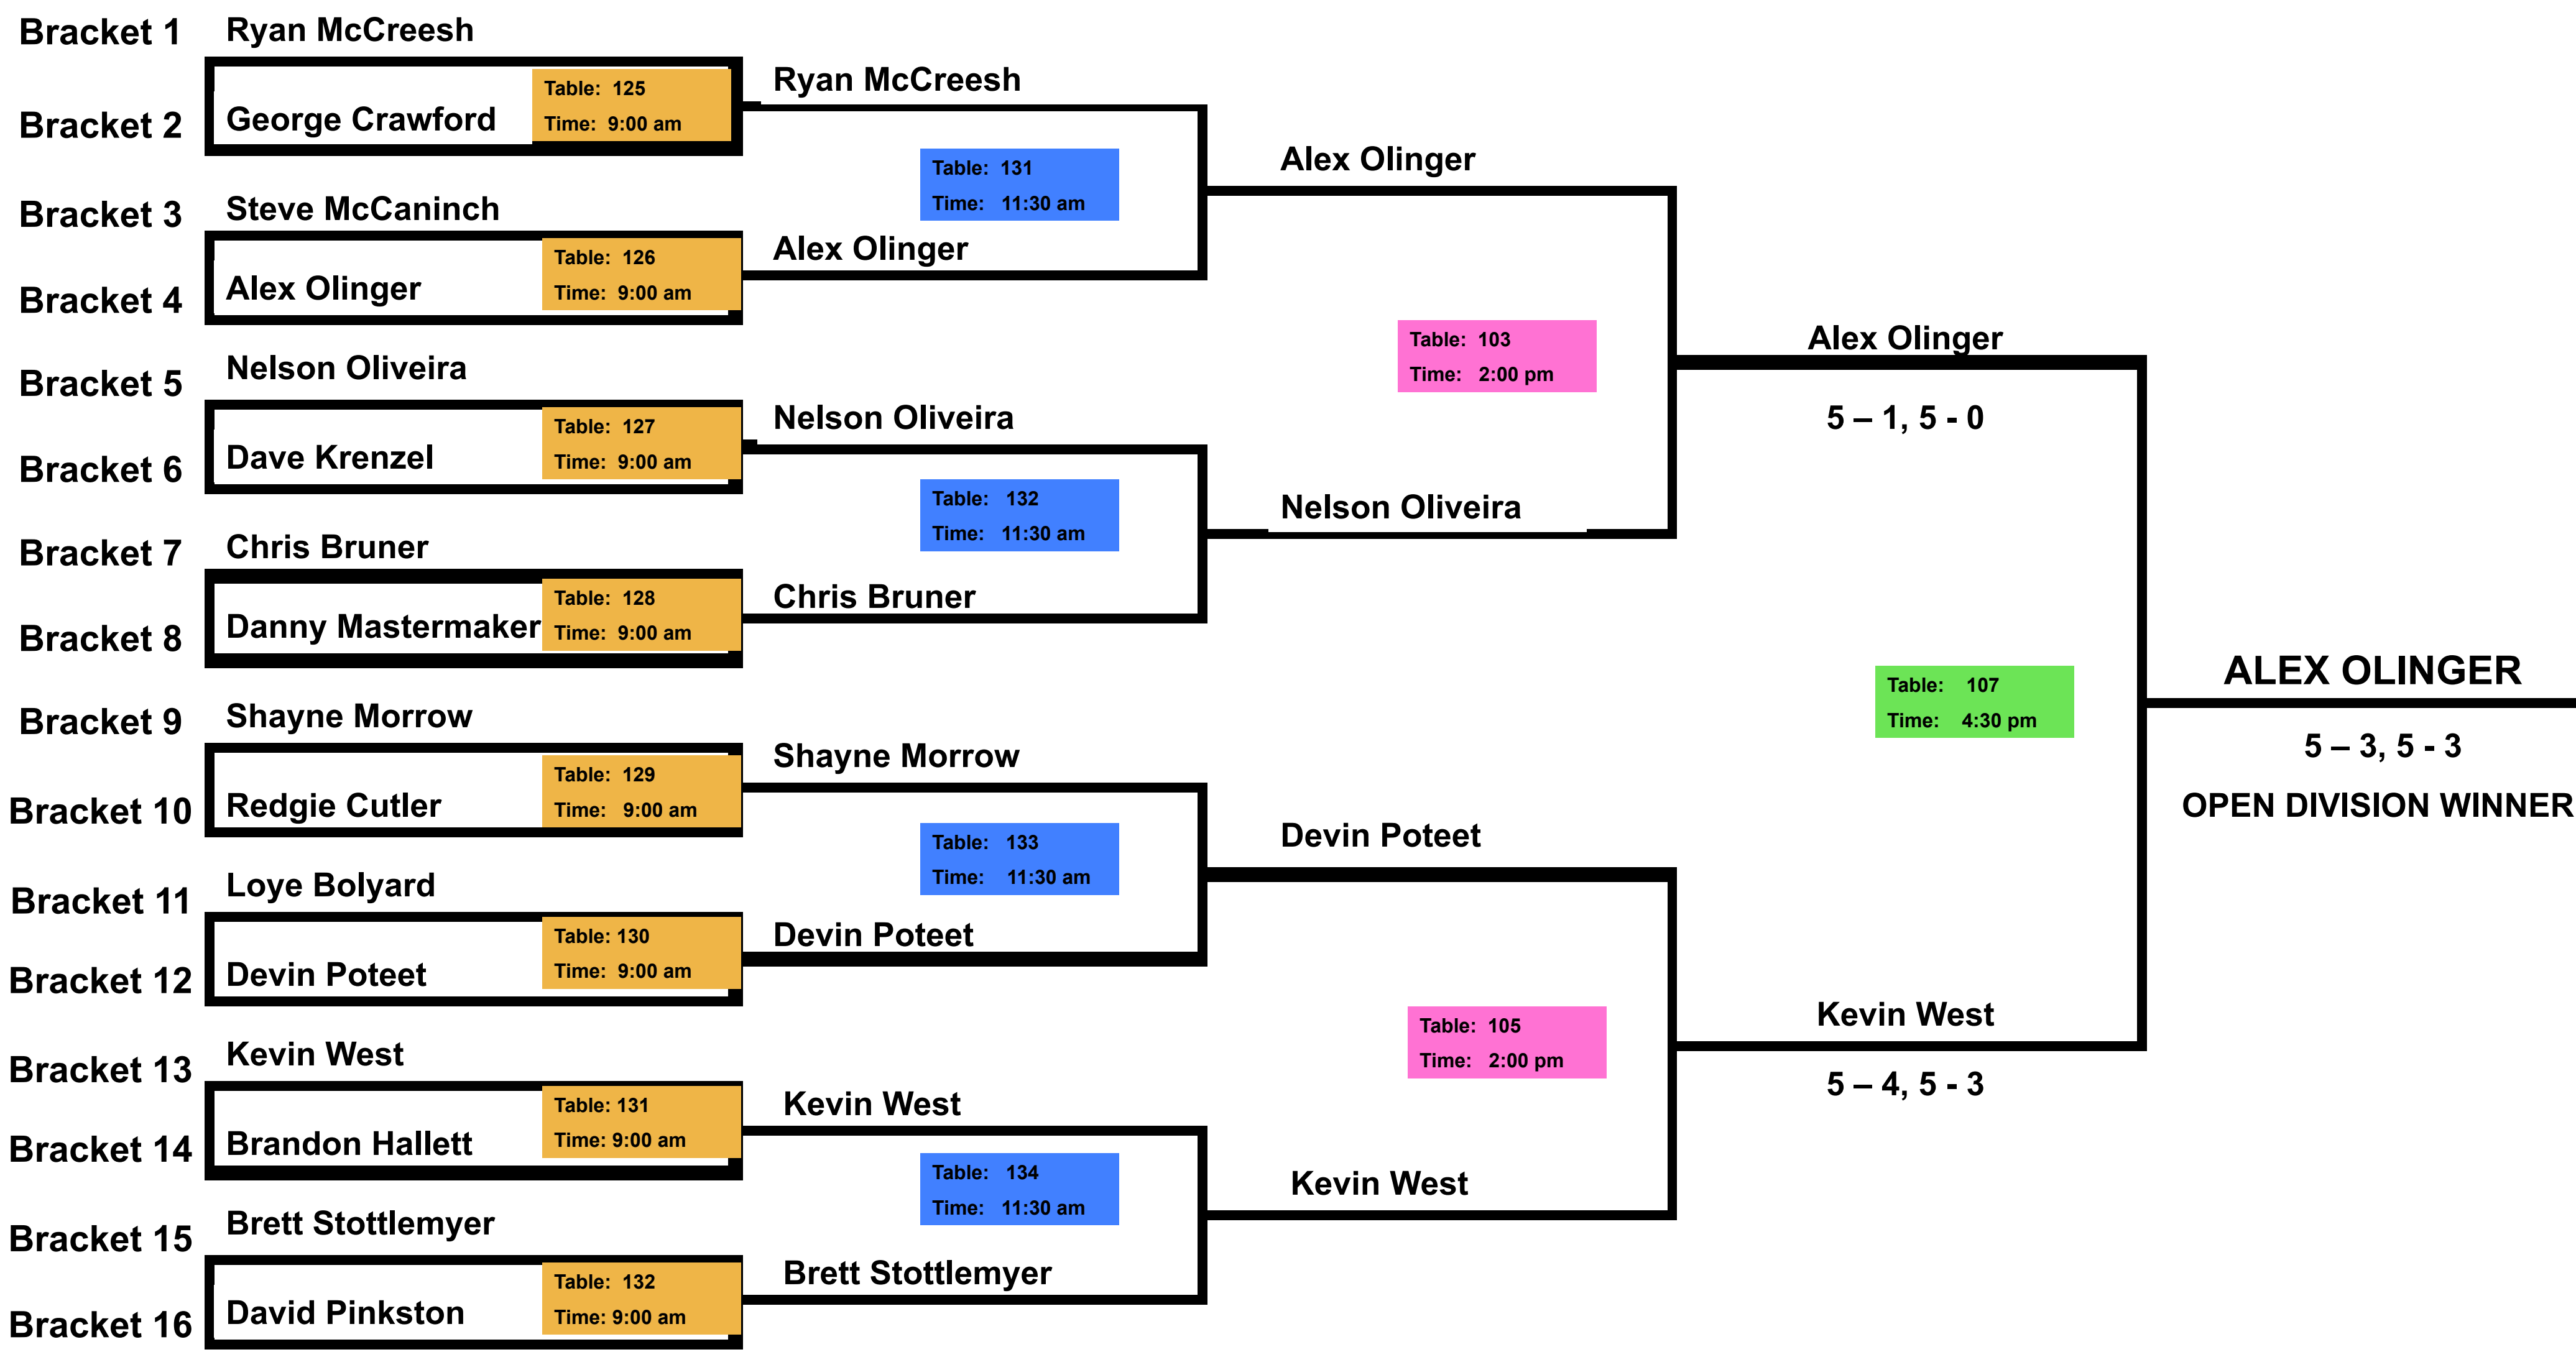

OPEN DIVISION – FINAL 16

OPEN – 960 PLAYERS

1 ST	\$ 5,000
2 ND	\$ 1,600
3 RD & 4 TH	\$ 1,300
5 TH – 8 TH	\$ 1,100
9 TH – 16 TH	\$ 900
17 TH – 32 ND	\$ 700
33 RD – 64 TH	\$ 500

SENIOR DIVISION – FINAL 8

SENIOR – 384 PLAYERS

1 ST	\$ 2,000
2 ND	\$ 1,500
3 RD & 4 TH	\$ 1,000
5 TH – 8 TH	\$ 700
9 TH – 16 TH	\$ 575
17 TH – 32 ND	\$ 400

SUPER SENIOR – FINAL 4

SUP. SENIOR – 128 PLAYERS

1 ST	\$ 1,000
2 ND	\$ 700
3 RD & 4 TH	\$ 550
5 TH – 8 TH	\$ 400
9 TH – 16 TH	\$ 300