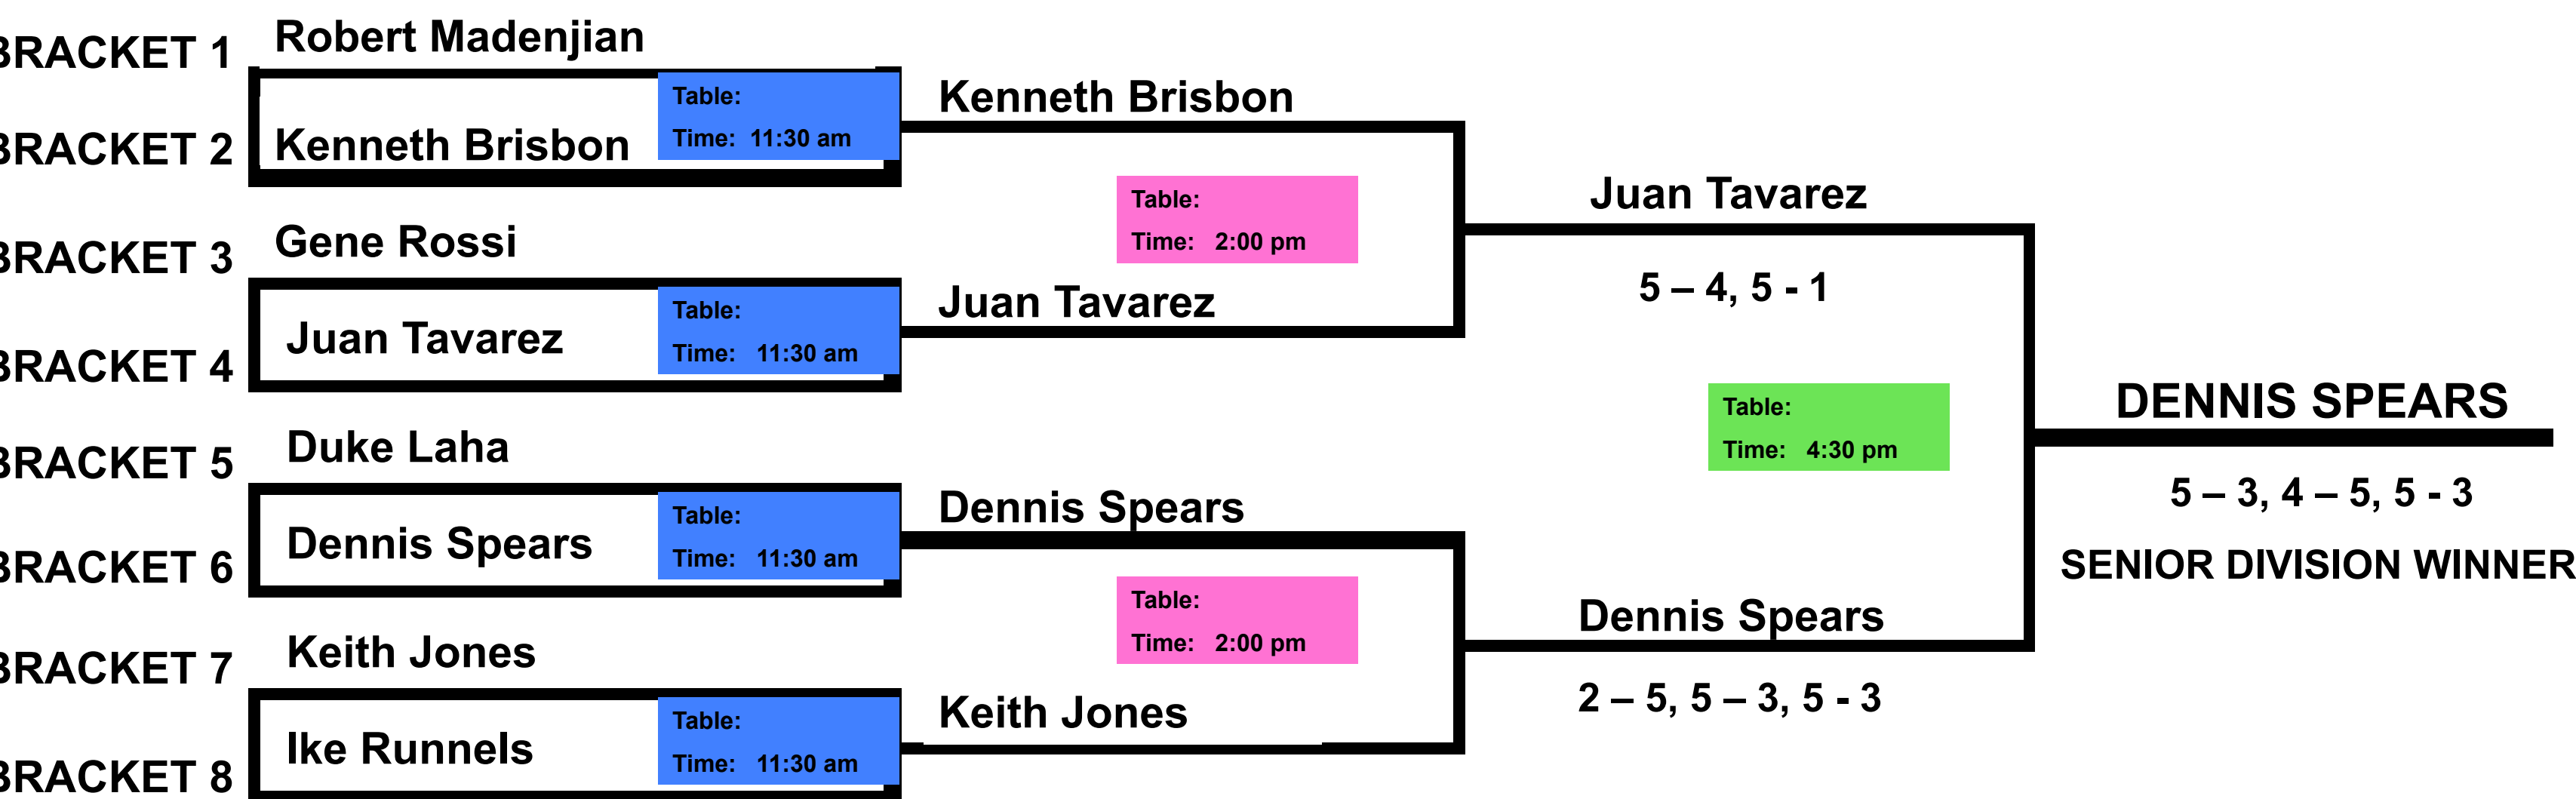

SENIOR DIVISION – FINAL 8

SENIOR – 384 PLAYERS

1ST	$ 2,000
2ND	$ 1,500
3RD & 4TH	$ 1,000
5TH – 8TH	$ 700
9TH – 16TH	$ 575
17TH – 32ND	$ 400