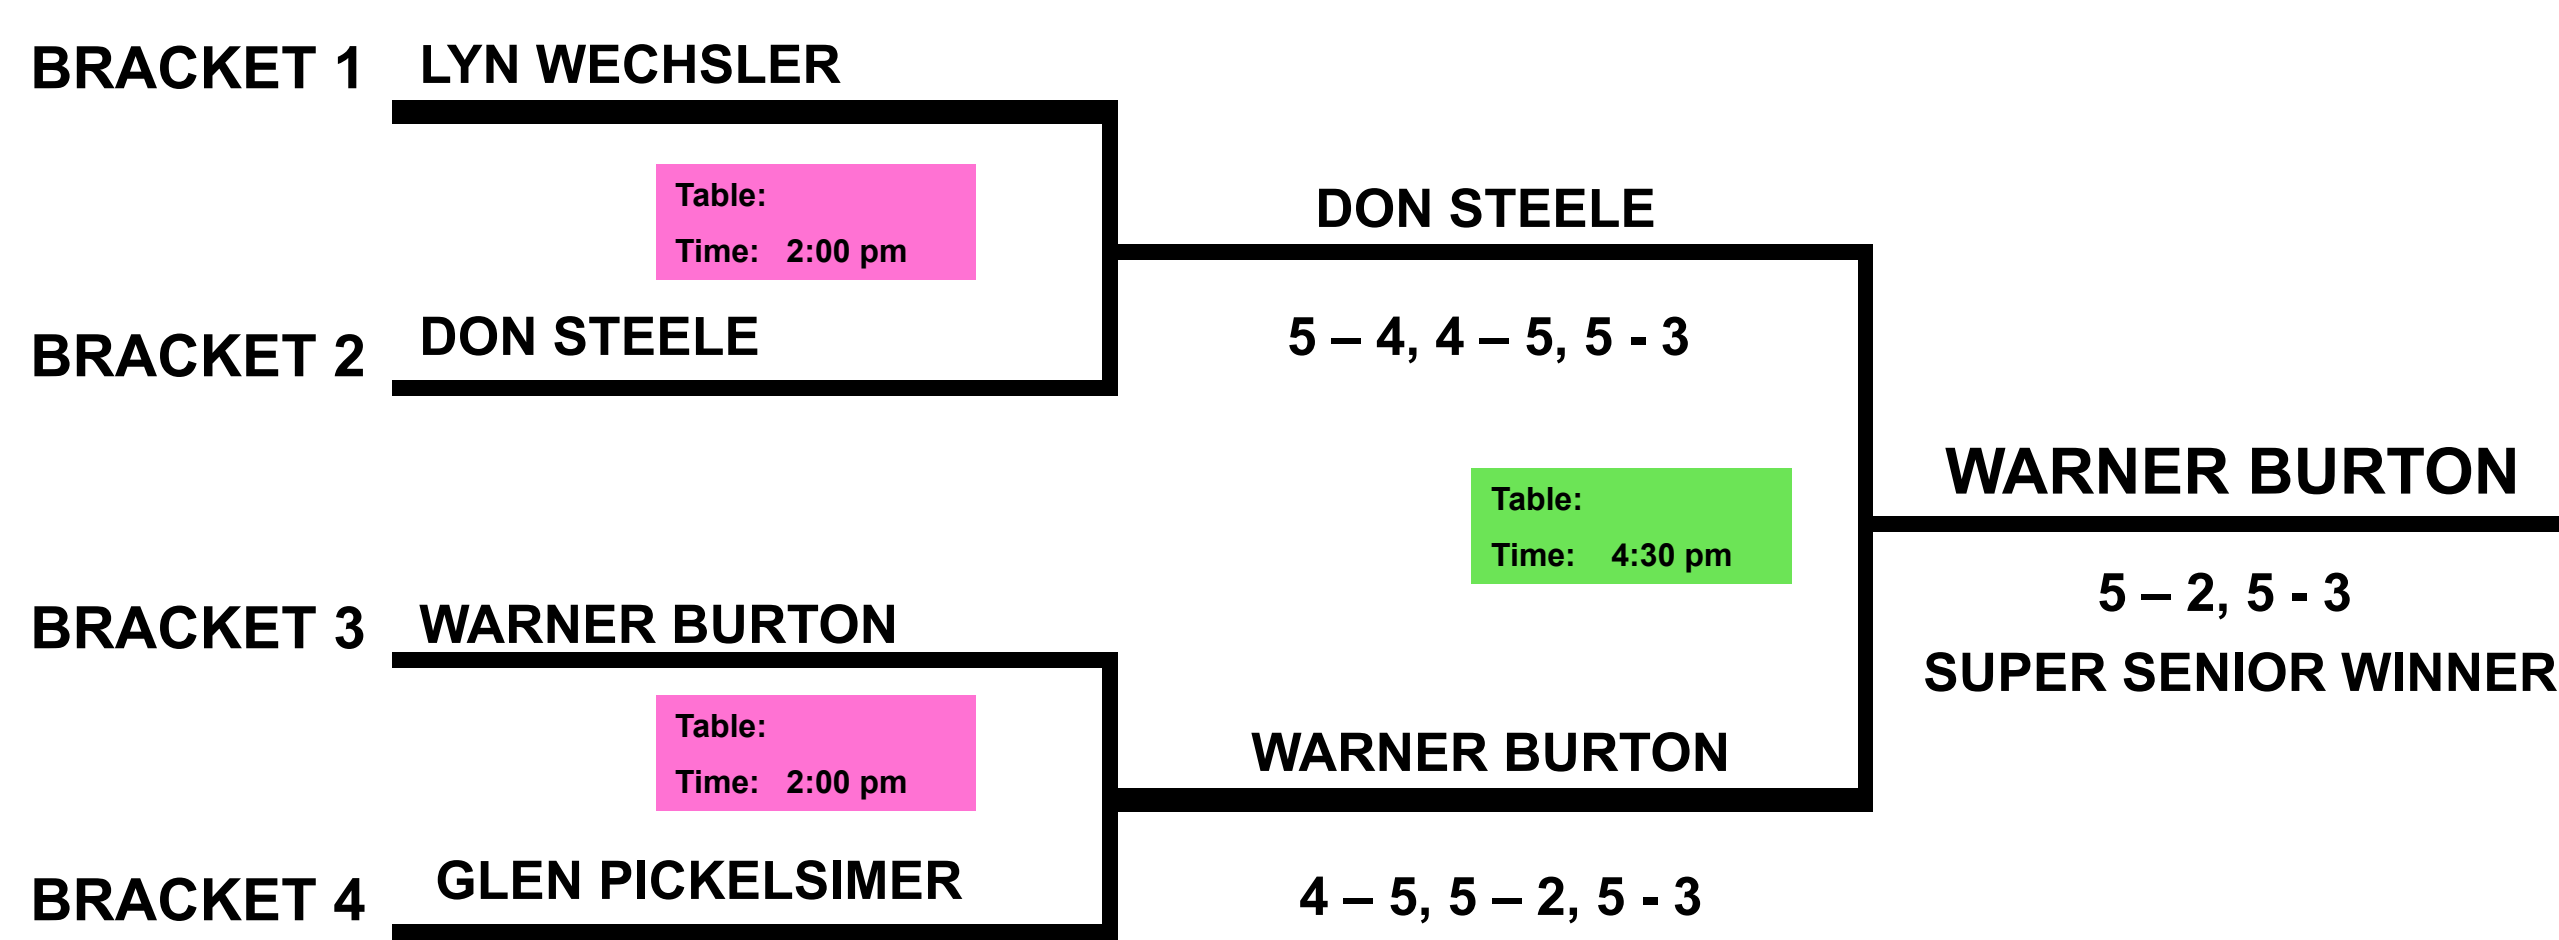

OPEN DIVISION – FINAL 16

OPEN – 960 PLAYERS

1 ST	\$ 5,000
2 ND	\$ 1,600
3 RD & 4 TH	\$ 1,300
5 TH – 8 TH	\$ 1,100
9 TH – 16 TH	\$ 900
17 TH – 32 ND	\$ 700
33 RD – 64 TH	\$ 500

SENIOR DIVISION – FINAL 8

SENIOR – 384 PLAYERS

1 ST	\$ 2,000
2 ND	\$ 1,500
3 RD & 4 TH	\$ 1,000
5 TH – 8 TH	\$ 700
9 TH – 16 TH	\$ 575
17 TH – 32 ND	\$ 400

SUPER SENIOR – FINAL 4

SUP. SENIOR – 128 PLAYERS

1 ST	\$ 1,000
2 ND	\$ 700
3 RD & 4 TH	\$ 550
5 TH – 8 TH	\$ 400
9 TH – 16 TH	\$ 300