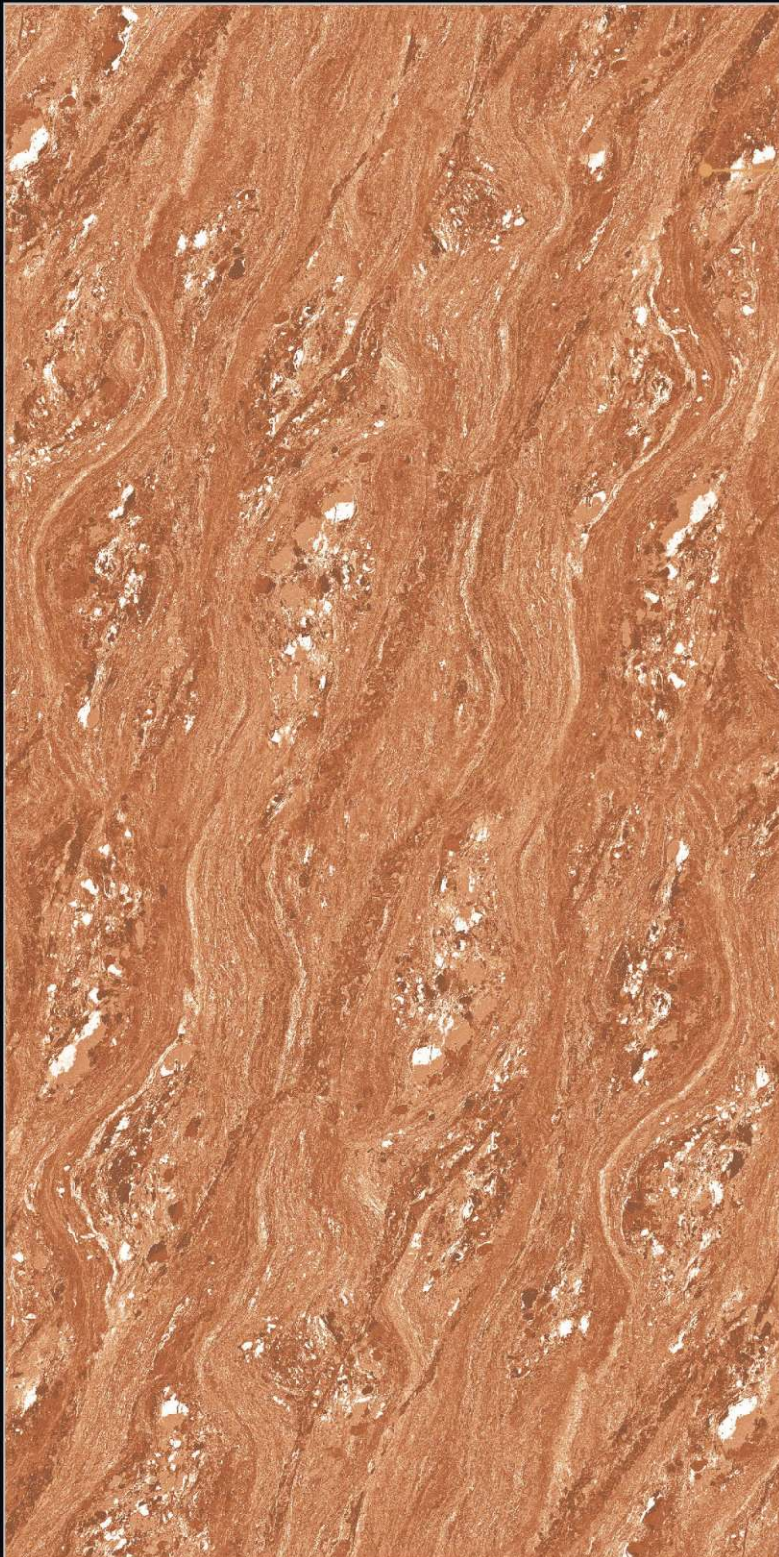

**ROAR  
BLUE**

**Endless**  
SERIES

600x1200mm

**GVT-PGVT**

**SALONI**  
CERAMIC

[www.salonienterprise.com](http://www.salonienterprise.com)

**ROAR  
BROWN**

**Endless**  
SERIES