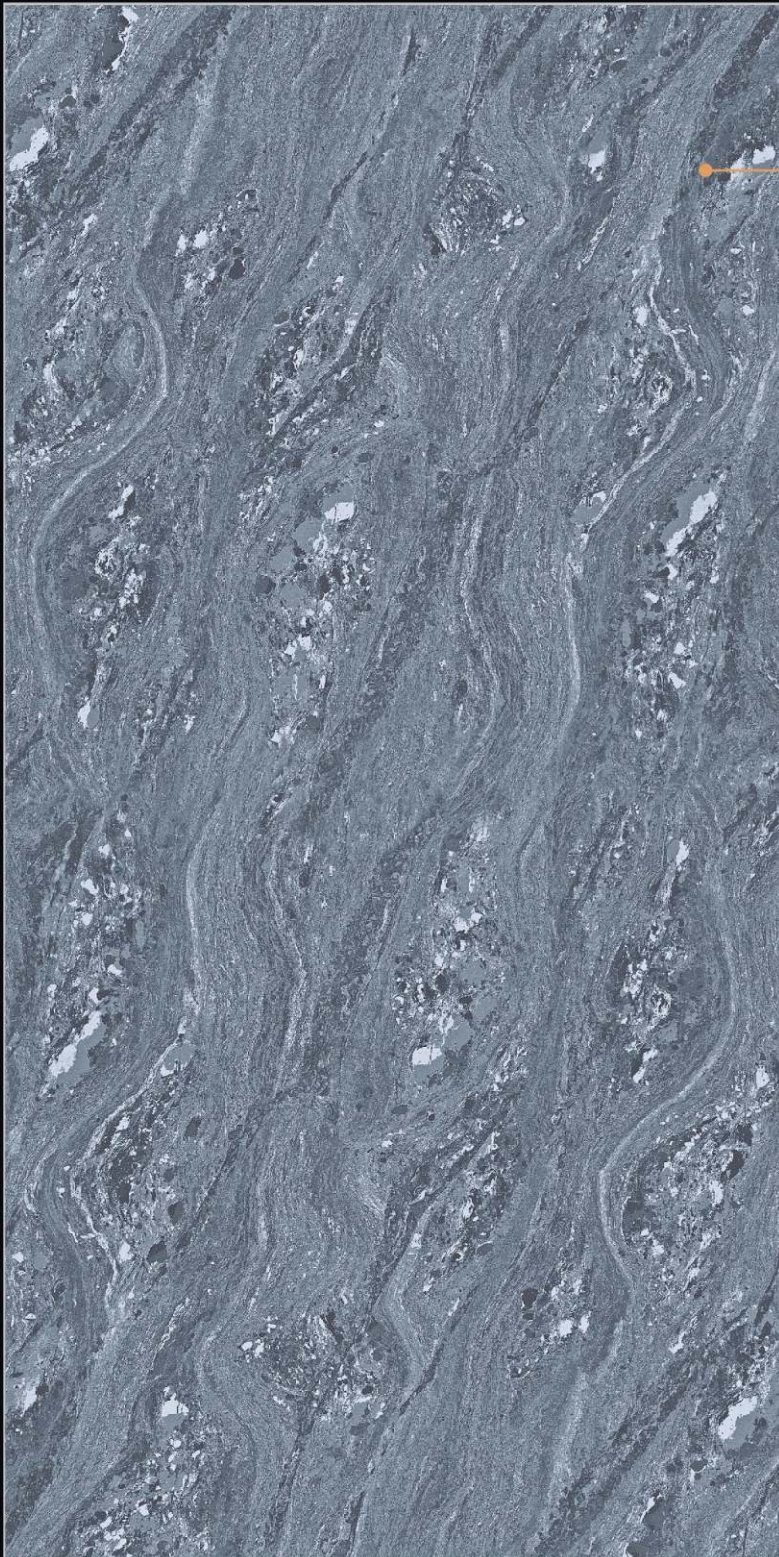

600x1200mm
GVT-PGVT

SALONI
CERAMIC

www.salonienterprise.com

**ROAR
BLUE**

Endless
SERIES