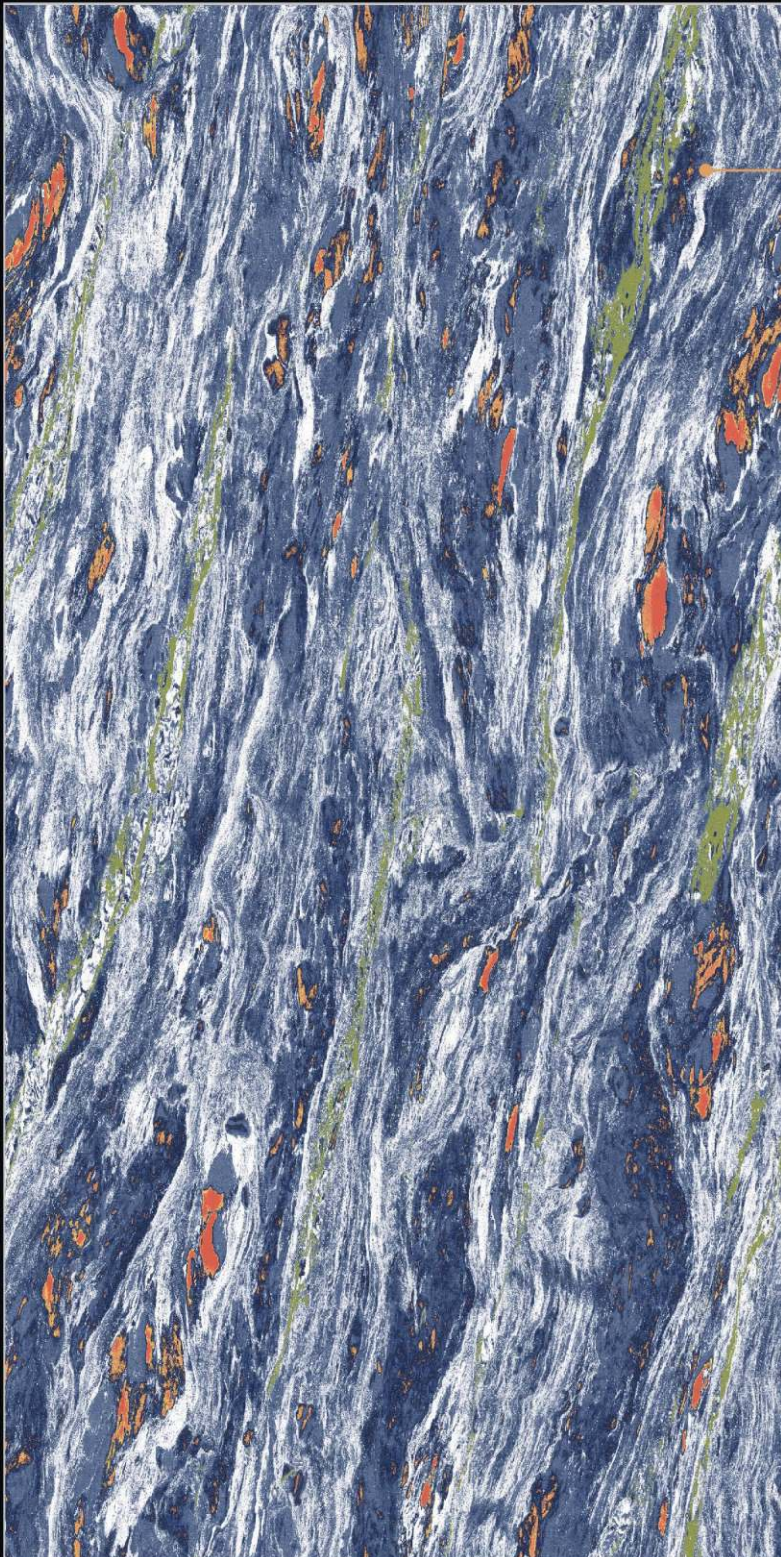

600x1200mm

**GVT-PGVT**

**SALONI**  
CERAMIC

[www.salonienterprise.com](http://www.salonienterprise.com)

**TOPAZ  
AZUL**

**Endless**  
SERIES

600x1200mm

**GVT-PGVT**