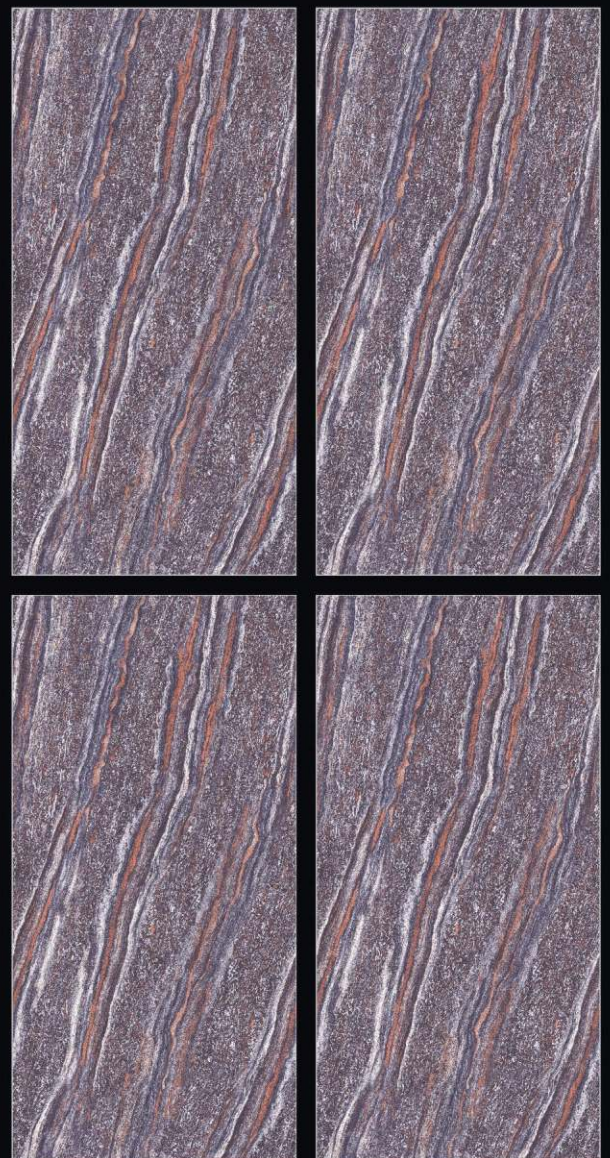

www.salonienterprise.com

**AMAZON
RED**

Endless
SERIES