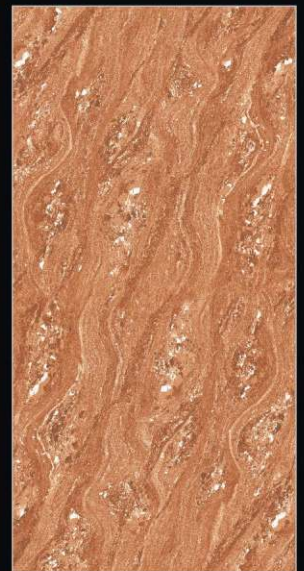

**ROAR  
BLUE**

**Endless**  
SERIES

600x1200mm

**GVT-PGVT**

**SALONI**  
CERAMIC

[www.salonienterprise.com](http://www.salonienterprise.com)

**ROAR  
BROWN**

**Endless**  
SERIES