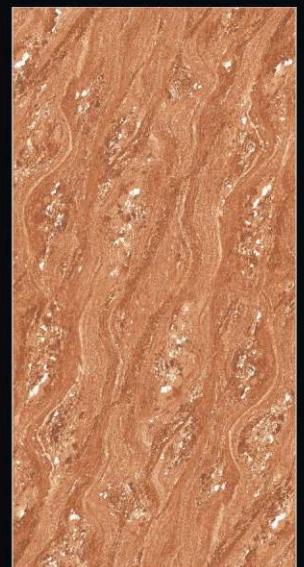

**ROAR  
BLUE**

**Endless**  
SERIES

600x1200mm

**GVT-PGVT**

**SALONI**  
CERAMIC

[www.salonienterprise.com](http://www.salonienterprise.com)

**ROAR  
BROWN**

**Endless**  
SERIES