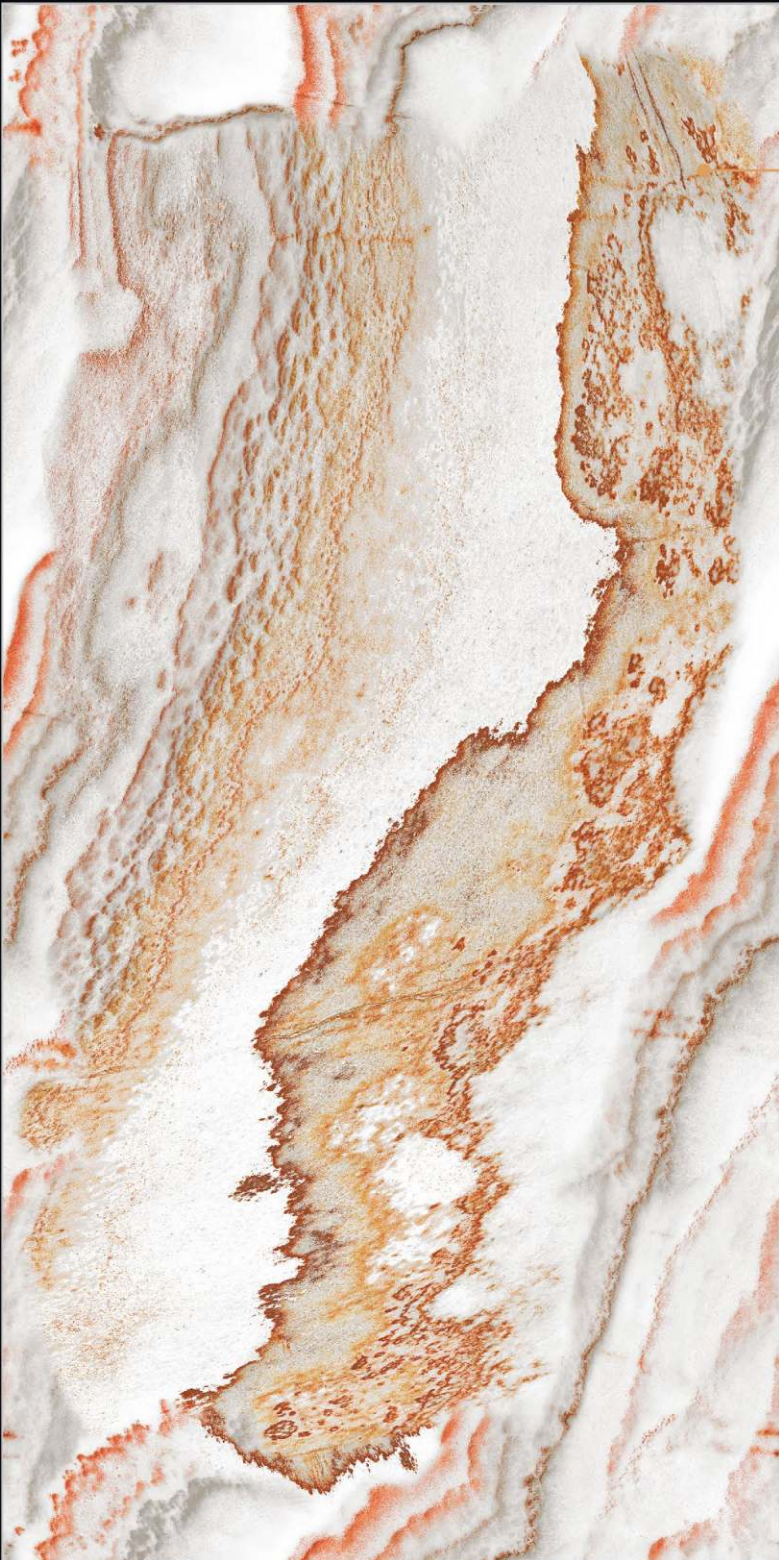

600x1200mm

GVT-PGVT

SALONI
CERAMIC

www.salonienterprise.com

CORDELLA
WAVE

Endless
SERIES