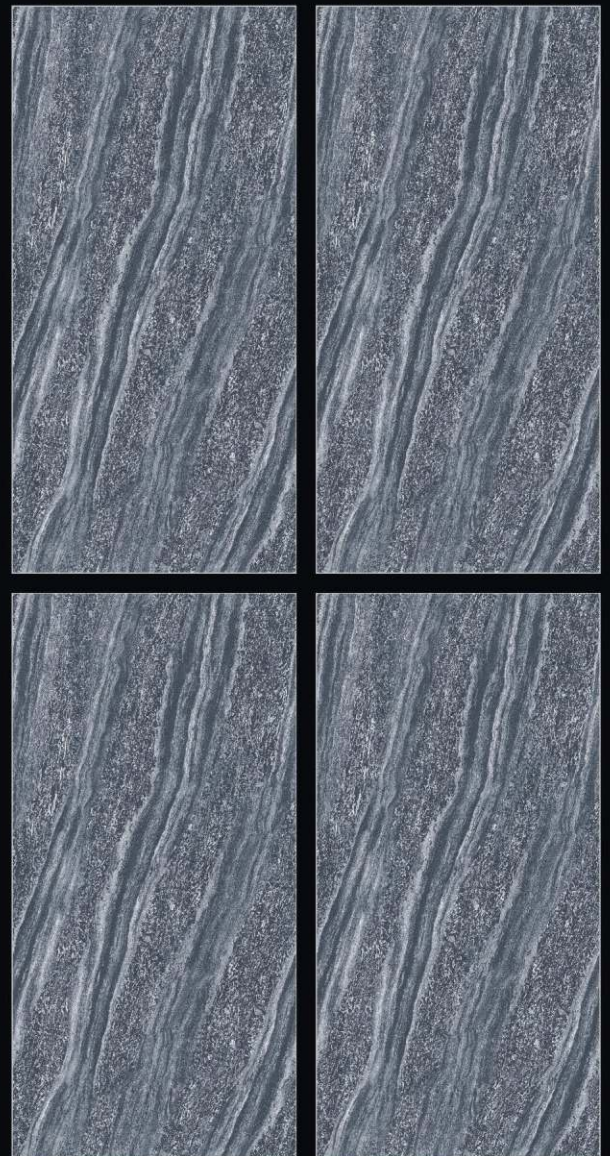

**Endless**  
SERIES

600x1200mm  
**GVT-PGVT**

[www.salonienterprise.com](http://www.salonienterprise.com)

**AMAZON  
NERO**

**Endless**  
SERIES

600x1200mm  
**GVT-PGVT**

[www.salonienterprise.com](http://www.salonienterprise.com)