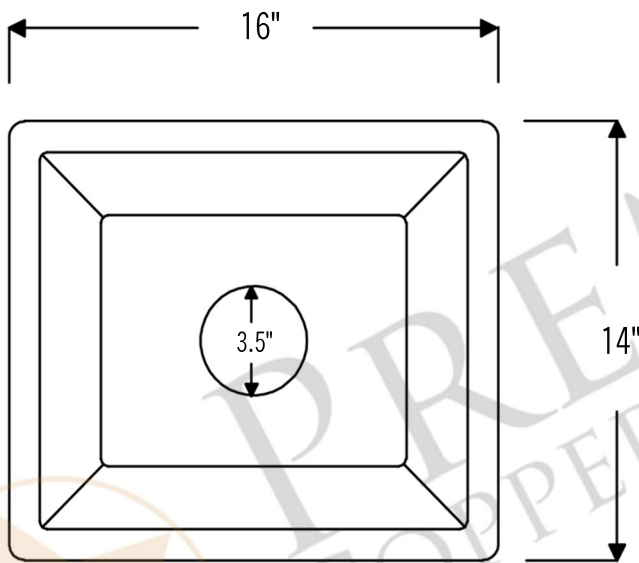

- Description: 16" Gourmet Rectangular Hammered Copper Bar/Prep Sink
- Outer Dimension: 16" x 14" x 8"
- Inner Dimension: 14" x 12" x 8"
- Rim: 1"
- Drain Opening: 3.5"
- Finish: Nickel

CODE/STANDARD COMPLIANCE

* IAPMO/cUPC LISTED

THIS PRODUCT IS HAND CRAFTED, SMALL VARIANCES IN COLOR AND SIZE MAY OCCUR.
DO NOT MAKE ANY INSTALLATION CUTS UNTIL YOU RECEIVE YOUR ITEM(S).