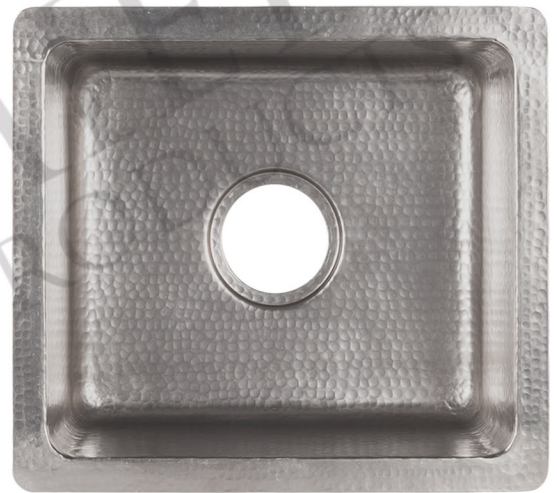

- Description: 16" Gourmet Rectangular Hammered Copper Bar/Prep Sink
- Outer Dimension: 16" x 14" x 8"
- Inner Dimension: 14" x 12" x 8"
- Rim: 1"
- Drain Opening: 3.5"
- Finish: Nickel

CODE/STANDARD COMPLIANCE

* IAPMO/cUPC LISTED

THIS PRODUCT IS HAND CRAFTED, SMALL VARIANCES IN COLOR AND SIZE MAY OCCUR.
DO NOT MAKE ANY INSTALLATION CUTS UNTIL YOU RECEIVE YOUR ITEM(S).