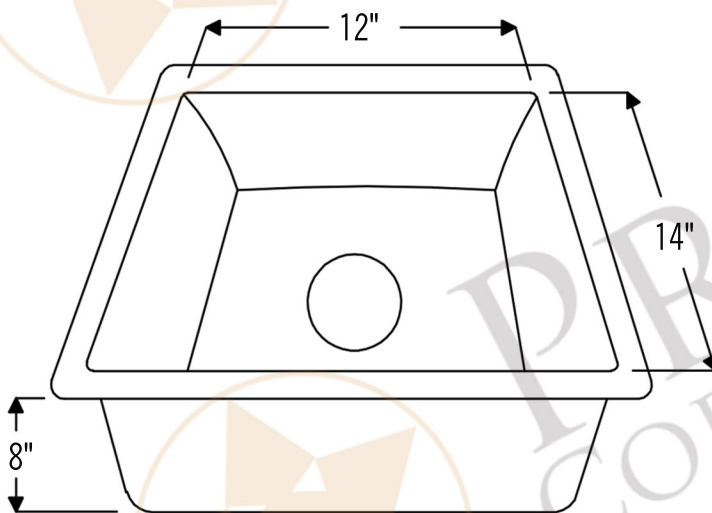

- Description: 16" Gourmet Rectangular Hammered Copper Bar/Prep Sink
- Outer Dimension: 16" x 14" x 8"
- Inner Dimension: 14" x 12" x 8"
- Rim: 1"
- Drain Opening: 3.5"
- Finish: Nickel

CODE/STANDARD COMPLIANCE

* IAPMO/cUPC LISTED

THIS PRODUCT IS HAND CRAFTED, SMALL VARIANCES IN COLOR AND SIZE MAY OCCUR.
DO NOT MAKE ANY INSTALLATION CUTS UNTIL YOU RECEIVE YOUR ITEM(S).