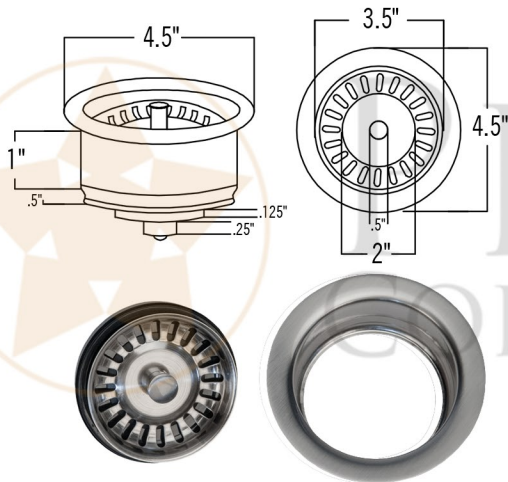

- * Description: 16" Gourmet Rectangular Hammered Copper Bar/Prep Sink
- * Outer Dimension: 16" x 14" x 8"
- * Inner Dimension: 14" x 12" x 8"
- * Rim: 1"
- * Drain Opening: 3.5"
- * Finish: Nickel

CODE/STANDARD COMPLIANCE

* IAPMO/cUPC LISTED

THIS PRODUCT IS HAND CRAFTED, SMALL VARIANCES IN COLOR AND SIZE MAY OCCUR.
DO NOT MAKE ANY INSTALLATION CUTS UNTIL YOU RECEIVE YOUR ITEM(S).

PACKAGE INCLUDES THE FOLLOWING ACCESSORIES:

- * 3.5" Deluxe Garbage Disposal Drain w/ Basket / BN Finish (Model# D-130BN)
- * Copper Sink Wax (Model# W900-WAX)

* BN: Brushed Nickel

DRAIN DETAILS (Model# D-130BN)

- * Description: 3.5" Garbage Disposal Drain
- * Upper Flange Dimension: 4.5"
- * Material: Solid Brass
- * Prop 65 Compliant

WAX DETAILS (Model# W900-WAX)

- * Description: Copper Sink Wax Protectant
- * Made From Natural Bee's Wax
- * No Wax Build Up Ever!
- * Hard Water Protection
- * Works Great on a Variety of Different Surfaces: