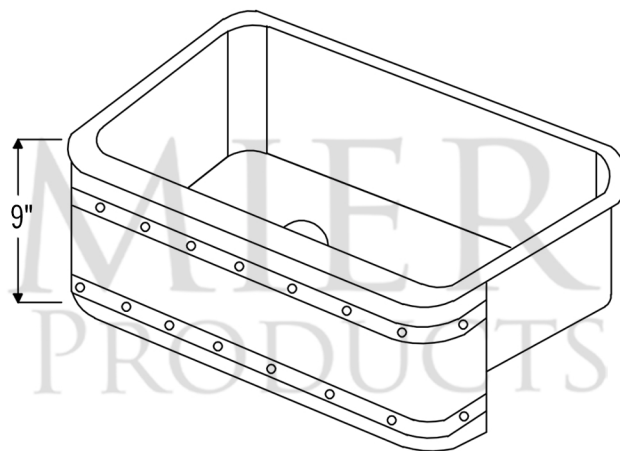

**PACKAGE INCLUDES THE FOLLOWING ITEMS:**

- \* 30" Hammered Copper Kitchen Apron Single Basin Sink w/ Barrel Strap Design (Model# KASDB30229BS)
- \* 3.5" Garbage Disposal Drain w/ Basket / ORB Finish (Model# D-130ORB)
- \* Oil Rubbed Bronze Installation Silicone (Model# C900-ORB)
- \* Copper Sink Wax (Model# W900-WAX)

\* ORB: Oil Rubbed Bronze

**SINK DETAILS (Model# KASDB30229BS)**

- \* 30" Hammered Copper Kitchen Apron Single Basin Sink w/ Barrel Strap Design
- \* Color: Oil Rubbed Bronze
- \* Outer Dimension: 30" x 22" x 9"
- \* Inner Dimension: 28" x 19" x 9"
- \* Rim: Left, Back, Right - 1" / Front - 2"
- \* Drain Opening: 3.5" Standard
- \* Material Gauge: 14
- \* CODE / STANDARD COMPLIANCE: IAPMO / cUPC LISTED

\* ORB: Oil Rubbed Bronze

**DRAIN DETAILS (Model# D-130ORB)**

- \* 3.5" Deluxe Garbage Disposal Drain w/ Basket
- \* Color: Oil Rubbed Bronze
- \* Outer Dimension: 4.5" x 2.25"
- \* Inner Dimension: 3.5"
- \* Installation Type: Insinkerator Brand Compatible
- \* Material: Brass
- \* Prop 65 Compliant