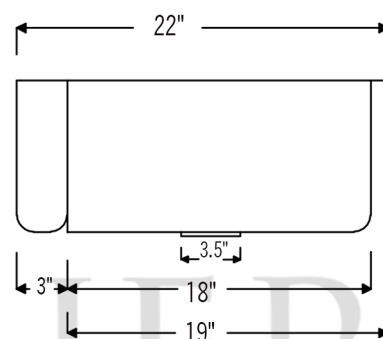

\* ORB: Oil Rubbed Bronze

**SINK DETAILS (Model# KASDB30229BS)**

- \* 30" Hammered Copper Kitchen Apron Single Basin Sink w/ Barrel Strap Design
- \* Color: Oil Rubbed Bronze
- \* Outer Dimension: 30" x 22" x 9"
- \* Inner Dimension: 28" x 19" x 9"
- \* Rim: Left, Back, Right - 1" / Front - 2"
- \* Drain Opening: 3.5" Standard
- \* Material Gauge: 14
- \* CODE / STANDARD COMPLIANCE: IAPMO / cUPC LISTED

\* ORB: Oil Rubbed Bronze

**DRAIN DETAILS (Model# D-130ORB)**

- \* 3.5" Deluxe Garbage Disposal Drain w/ Basket
- \* Color: Oil Rubbed Bronze
- \* Outer Dimension: 4.5" x 2.25"
- \* Inner Dimension: 3.5"
- \* Installation Type: Insinkerator Brand Compatible
- \* Material: Brass
- \* Prop 65 Compliant

**SILICONE DETAILS (Model# C900-ORB)**

- \* Neutral Cure Installation Silicone
- \* Size: 4.7 OZ
- \* Matches a Variety of Different Styled Sinks and Drains

**COPPER SINK WAX DETAILS (Model# W900-WAX)**