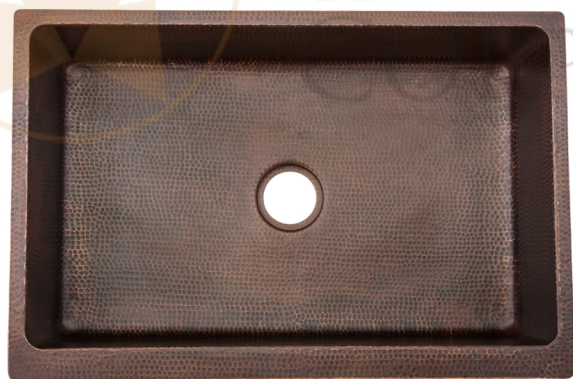

**PACKAGE INCLUDES THE FOLLOWING ITEMS:**

- \* 30" Hammered Copper Kitchen Apron Single Basin Sink w/ Barrel Strap Design (Model# KASDB30229BS)
- \* 3.5" Garbage Disposal Drain w/ Basket / ORB Finish (Model# D-130ORB)
- \* Oil Rubbed Bronze Installation Silicone (Model# C900-ORB)
- \* Copper Sink Wax (Model# W900-WAX)

\* ORB: Oil Rubbed Bronze

**SINK DETAILS (Model# KASDB30229BS)**

- \* 30" Hammered Copper Kitchen Apron Single Basin Sink w/ Barrel Strap Design
- \* Color: Oil Rubbed Bronze
- \* Outer Dimension: 30" x 22" x 9"
- \* Inner Dimension: 28" x 19" x 9"
- \* Rim: Left, Back, Right - 1" / Front - 2"
- \* Drain Opening: 3.5" Standard
- \* Material Gauge: 14
- \* CODE / STANDARD COMPLIANCE: IAPMO / cUPC LISTED

\* ORB: Oil Rubbed Bronze

**DRAIN DETAILS (Model# D-130ORB)**

- \* 3.5" Deluxe Garbage Disposal Drain w/ Basket
- \* Color: Oil Rubbed Bronze
- \* Outer Dimension: 4.5" x 2.25"
- \* Inner Dimension: 3.5"
- \* Installation Type: Insinkerator Brand Compatible
- \* Material: Brass
- \* Prop 65 Compliant