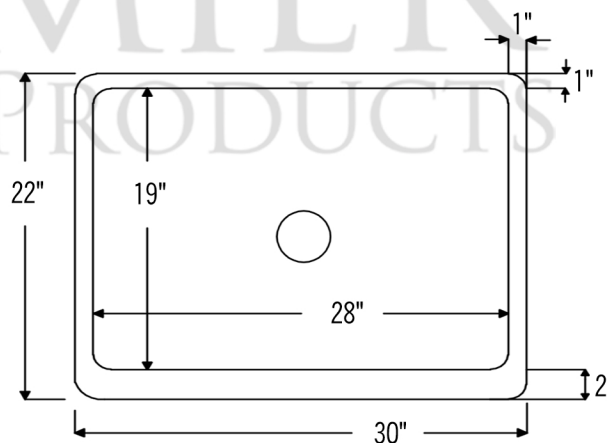

**PACKAGE INCLUDES THE FOLLOWING ITEMS:**

- \* 30" Hammered Copper Kitchen Apron Single Basin Sink w/ Barrel Strap Design (Model# KASDB30229BS)
- \* 3.5" Garbage Disposal Drain w/ Basket / ORB Finish (Model# D-130ORB)
- \* Oil Rubbed Bronze Installation Silicone (Model# C900-ORB)
- \* Copper Sink Wax (Model# W900-WAX)

\* ORB: Oil Rubbed Bronze

**SINK DETAILS (Model# KASDB30229BS)**

- \* 30" Hammered Copper Kitchen Apron Single Basin Sink w/ Barrel Strap Design
- \* Color: Oil Rubbed Bronze
- \* Outer Dimension: 30" x 22" x 9"
- \* Inner Dimension: 28" x 19" x 9"
- \* Rim: Left, Back, Right - 1" / Front - 2"
- \* Drain Opening: 3.5" Standard
- \* Material Gauge: 14
- \* CODE / STANDARD COMPLIANCE: IAPMO / cUPC LISTED

\* ORB: Oil Rubbed Bronze

**DRAIN DETAILS (Model# D-130ORB)**

- \* 3.5" Deluxe Garbage Disposal Drain w/ Basket
- \* Color: Oil Rubbed Bronze
- \* Outer Dimension: 4.5" x 2.25"
- \* Inner Dimension: 3.5"
- \* Installation Type: Insinkerator Brand Compatible
- \* Material: Brass
- \* Prop 65 Compliant

**SILICONE DETAILS (Model# C900-ORB)**

- \* Neutral Cure Installation Silicone
- \* Size: 4.7 OZ
- \* Matches a Variety of Different Styled Sinks and Drains

**COPPER SINK WAX DETAILS (Model# W900-WAX)**