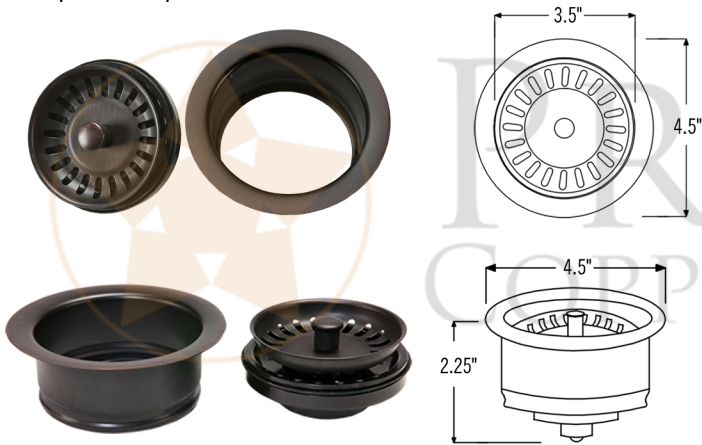

**PACKAGE INCLUDES THE FOLLOWING ITEMS:**

- \* 30" Hammered Copper Kitchen Apron Single Basin Sink w/ Barrel Strap Design (Model# KASDB30229BS)
- \* 3.5" Garbage Disposal Drain w/ Basket / ORB Finish (Model# D-130ORB)
- \* Oil Rubbed Bronze Installation Silicone (Model# C900-ORB)
- \* Copper Sink Wax (Model# W900-WAX)

\* ORB: Oil Rubbed Bronze

**SINK DETAILS (Model# KASDB30229BS)**

- \* 30" Hammered Copper Kitchen Apron Single Basin Sink w/ Barrel Strap Design
- \* Color: Oil Rubbed Bronze
- \* Outer Dimension: 30" x 22" x 9"
- \* Inner Dimension: 28" x 19" x 9"
- \* Rim: Left, Back, Right - 1" / Front - 2"
- \* Drain Opening: 3.5" Standard
- \* Material Gauge: 14
- \* CODE / STANDARD COMPLIANCE: IAPMO / cUPC LISTED

\* ORB: Oil Rubbed Bronze

**DRAIN DETAILS (Model# D-130ORB)**

- \* 3.5" Deluxe Garbage Disposal Drain w/ Basket
- \* Color: Oil Rubbed Bronze
- \* Outer Dimension: 4.5" x 2.25"
- \* Inner Dimension: 3.5"
- \* Installation Type: Insinkerator Brand Compatible
- \* Material: Brass
- \* Prop 65 Compliant