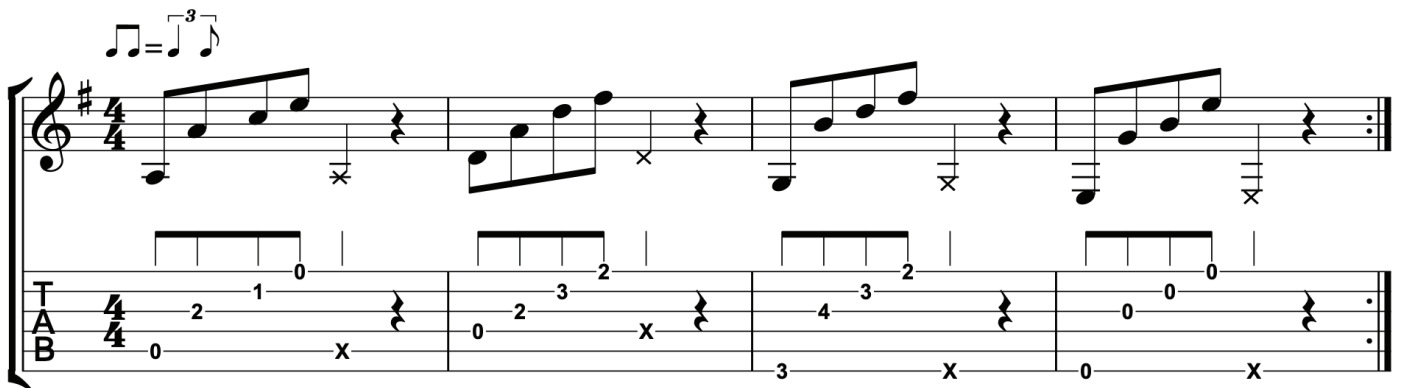

WISH YOU WERE GAY

Billie Eilish

Standard Tuning

GUITAR 1

GUITAR 2

This arrangement is a guide for the guitar lesson offered by EasyGuitarTube.
 For more details check the video lesson at www.EasyGuitarTube.com
 NOT FOR SALE OR DISTRIBUTION