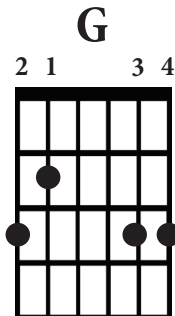

WISH YOU WERE GAY

Billie Eilish

Standard Tuning

GUITAR 1

GUITAR 2

This arrangement is a guide for the guitar lesson offered by EasyGuitarTube.
 For more details check the video lesson at www.EasyGuitarTube.com
 NOT FOR SALE OR DISTRIBUTION