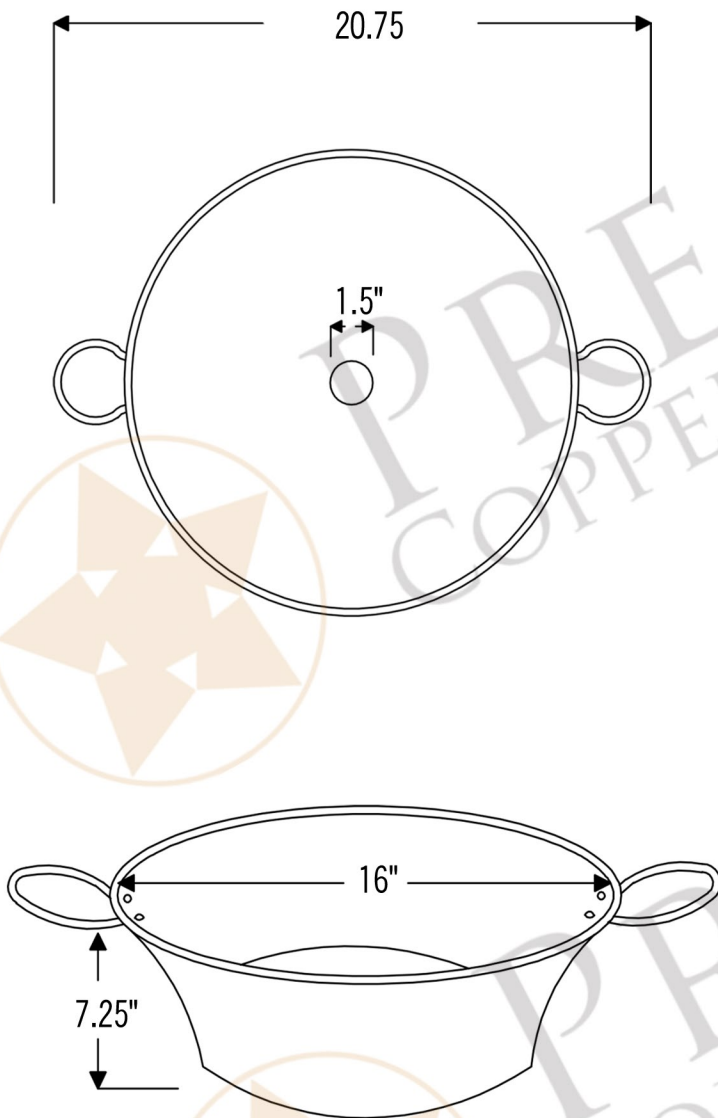

PREMIER
COPPER PRODUCTS

MODEL NUMBER: BSP5_PVMPDB-P

- Description: Round Hand Forged Old World Miners Pan
  Copper Vessel Sink
- Outer Dimension: 20.75" x 16" x 7.25" (with handles)
- Outer Dimension: 16" x 16" x 7.25" (without handles)
- Drain Opening: 1.5"
- Finish: Oil Rubbed Bronze

CODE/STANDARD COMPLIANCE

* IAPMO/cUPC LISTED

* ORB: Oil Rubbed Bronze

THIS PRODUCT IS HAND CRAFTED, SMALL VARIANCES IN COLOR AND SIZE MAY OCCUR.
DO NOT MAKE ANY INSTALLATION CUTS UNTIL YOU RECEIVE YOUR ITEM(S).