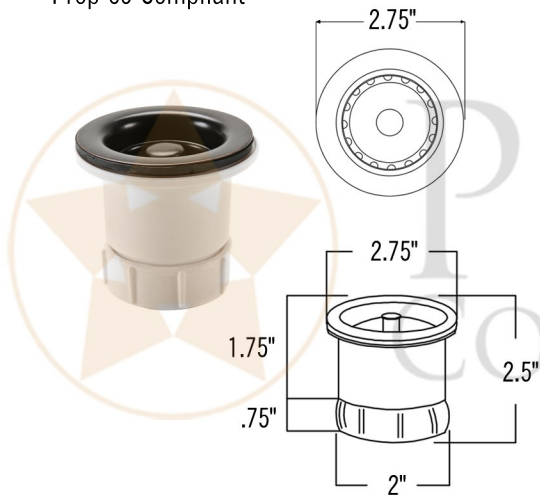

PREMIER
COPPER PRODUCTS

MODEL NUMBER: BSP5_BR14DB2-B

- * Description: 14" Round Hammered Copper Bar Sink with 2" Drain Opening
- * Outer Dimension: 14" x 5"
- * Inner Dimension: 12" x 5"
- * Rim: 1"
- * Drain Opening: 2"
- * Finish: Oil Rubbed Bronze

PACKAGE INCLUDES THE FOLLOWING ACCESSORIES:

- * 2" Basket Strainer Drain / ORB Finish (Model# D-133ORB)
- * Copper Sink Wax (Model# W900-WAX)
- * Neutral Cure Copper Sink Installation Silicone (Model# C900-ORB)

* ORB: Oil Rubbed Bronze

DRAIN DETAILS (Model# D-133ORB)

- * Description: 2" Bar Basket Sink Drain
- * Upper Flange Dimension: 2.75"
- * Material: Solid Brass
- * Prop 65 Compliant

WAX DETAILS (Model# W900-WAX)

SILICONE DETAILS (Model# C900-ORB)

- * Description: Neutral Cure Copper Sink Installation Silicone
- * Color: Oil Rubbed Bronze
- * Size: 4.7oz