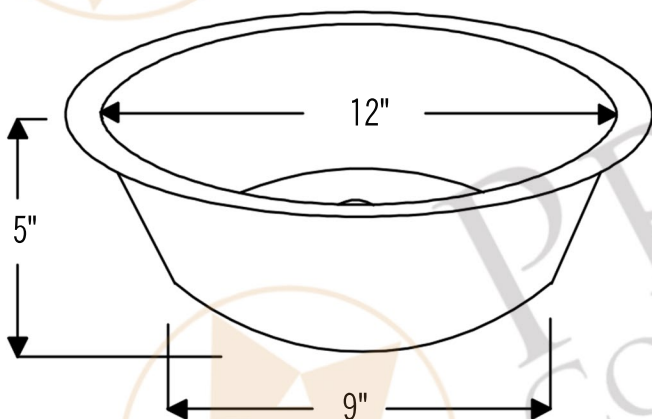

PREMIER
COPPER PRODUCTS

MODEL NUMBER: BSP5_BR14DB2-B

- Description: 14" Round Hammered Copper Bar Sink with 2" Drain Opening
- Outer Dimension: 14" x 5"
- Inner Dimension: 12" x 5"
- Rim: 1"
- Drain Opening: 2"
- Finish: Oil Rubbed Bronze

CODE/STANDARD COMPLIANCE

* IAPMO/cUPC LISTED

* ORB: Oil Rubbed Bronze

THIS PRODUCT IS HAND CRAFTED, SMALL VARIANCES IN COLOR AND SIZE MAY OCCUR.
DO NOT MAKE ANY INSTALLATION CUTS UNTIL YOU RECEIVE YOUR ITEM(S).