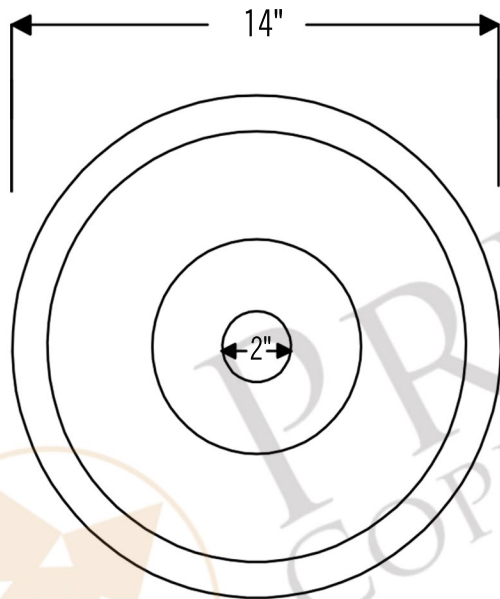

PREMIER
COPPER PRODUCTS

MODEL NUMBER: BSP5_BR14DB2-B

- Description: 14" Round Hammered Copper Bar Sink with 2" Drain Opening
- Outer Dimension: 14" x 5"
- Inner Dimension: 12" x 5"
- Rim: 1"
- Drain Opening: 2"
- Finish: Oil Rubbed Bronze

CODE/STANDARD COMPLIANCE

* IAPMO/cUPC LISTED

* ORB: Oil Rubbed Bronze

THIS PRODUCT IS HAND CRAFTED, SMALL VARIANCES IN COLOR AND SIZE MAY OCCUR.
DO NOT MAKE ANY INSTALLATION CUTS UNTIL YOU RECEIVE YOUR ITEM(S).