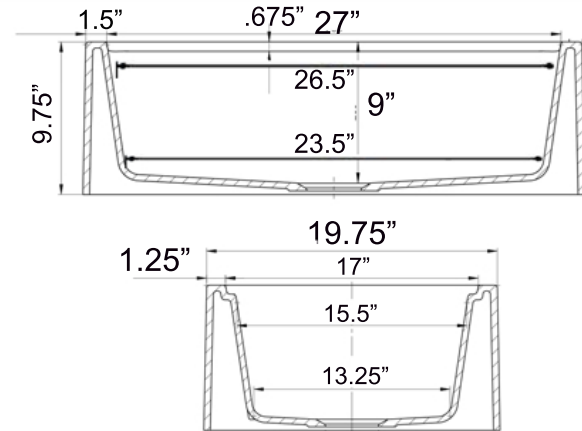

# Plymouth Collection

Premium Granite Composite Farmhouse Apron Sink  
Workstation with included Cutting Board

**MODEL:**  
**PR3020-APS-TI**

Overall Dimensions	Interior Bowl Opening	Apron Height	Bowl Depth	Drain Dimensions
29.75" x 19.75" x 9.75"	27" x 17" top edge 26.5" x 15.5" basin	9.75"	9"	3.5" - drain included

## Features

- Apron or custom base cabinet required
- Reversible design - 2 corner radius options
- Stainless Steel Roll Up Mat (RUM165) included
- Wood Cutting board Included
- Due to sink thickness - may require an extended flange
- Material is sound absorbing and stain resistant
- Non-porous surface is hygienic and scratch resistant
- Inside basin is sloped for superior drainage
- included matching disposal flange and basket strainer.