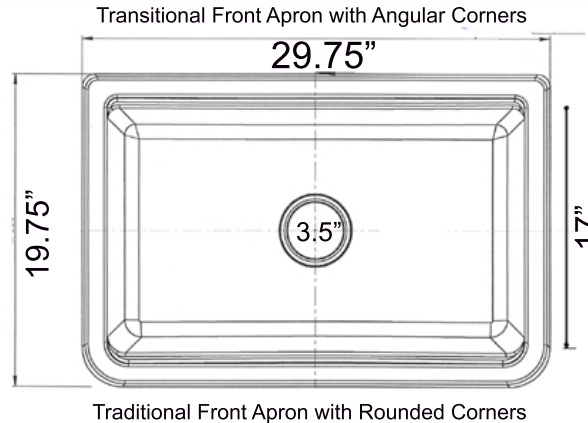

# Plymouth Collection

Premium Granite Composite Farmhouse Apron Sink  
Workstation with included Cutting Board

**MODEL:**  
**PR3020-APS-TI**

Overall Dimensions	Interior Bowl Opening	Apron Height	Bowl Depth	Drain Dimensions
29.75" x 19.75" x 9.75"	27" x 17" top edge 26.5" x 15.5" basin	9.75"	9"	3.5" - drain included

## Features

- Apron or custom base cabinet required
- Reversible design - 2 corner radius options
- Stainless Steel Roll Up Mat (RUM165) included
- Wood Cutting board Included
- Due to sink thickness - may require an extended flange
- Material is sound absorbing and stain resistant
- Non-porous surface is hygienic and scratch resistant
- Inside basin is sloped for superior drainage
- included matching disposal flange and basket strainer.