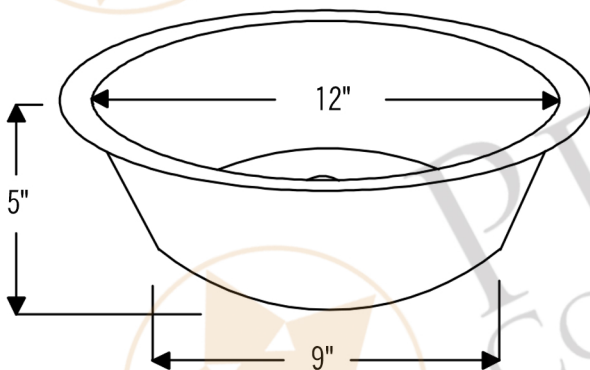

PREMIER
COPPER PRODUCTS

MODEL NUMBER: BR14PC2

- Description: 14" Round Hammered Copper Bar Sink in Polished Copper with 2" Drain Opening
- Outer Dimension: 14" x 5"
- Inner Dimension: 12" x 5"
- Rim: 1"
- Drain Opening: 2"
- Finish: Polished Copper

CODE/STANDARD COMPLIANCE

* IAPMO/cUPC LISTED

THIS PRODUCT IS HAND CRAFTED, SMALL VARIANCES IN COLOR AND SIZE MAY OCCUR.
DO NOT MAKE ANY INSTALLATION CUTS UNTIL YOU RECEIVE YOUR ITEM(S).