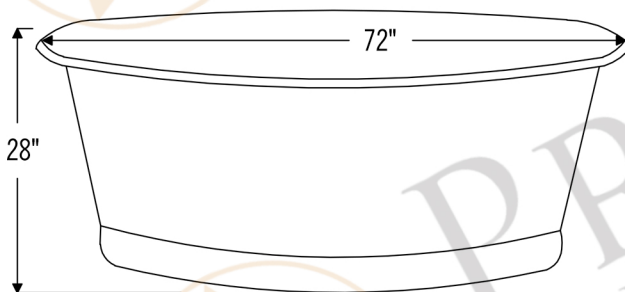

PREMIER
COPPER PRODUCTS

MODEL NUMBER: BTM72DB

- Description: 72" Hammered Copper Modern Slipper Bathtub
- Outer Dimension: 72" x 32" x 28"
- Tub Height: 28"
- Rim: 2" Rolled Rim
- Drain Opening: 2" Center
- Finish: Oil Rubbed Bronze

CODE/STANDARD COMPLIANCE

* IAPMO/UPC LISTED

THIS PRODUCT IS HAND CRAFTED, SMALL VARIANCES IN COLOR AND SIZE MAY OCCUR.
DO NOT MAKE ANY INSTALLATION CUTS UNTIL YOU RECEIVE YOUR ITEM(S).