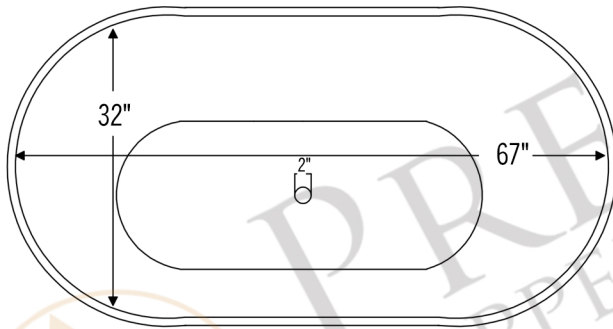

PREMIER
COPPER PRODUCTS

MODEL NUMBER: BTM72DB

- * Description: 72" Hammered Copper Modern Slipper Bathtub
- * Outer Dimension: 72" x 32" x 28"
- * Tub Height: 28"
- * Rim: 2" Rolled Rim
- * Drain Opening: 2" Center
- * Finish: Oil Rubbed Bronze

CODE/STANDARD COMPLIANCE

* IAPMO/UPC LISTED

THIS PRODUCT IS HAND CRAFTED, SMALL VARIANCES IN COLOR AND SIZE MAY OCCUR.
DO NOT MAKE ANY INSTALLATION CUTS UNTIL YOU RECEIVE YOUR ITEM(S).