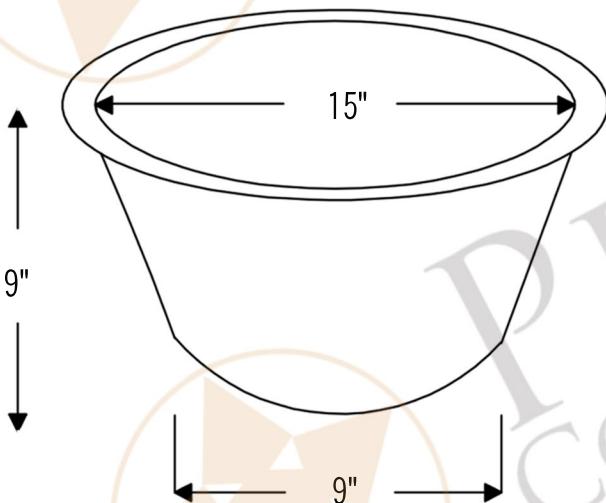

PREMIER
COPPER PRODUCTS

MODEL NUMBER: BSP5_BR17DB-D

- Description: Large Round Hammered Copper Prep Sink with 3.5" Drain Opening
- Outer Dimension: 17" x 9"
- Inner Dimension: 15" x 9"
- Rim: 1"
- Drain Opening: 3.5"
- Finish: Oil Rubbed Bronze

CODE/STANDARD COMPLIANCE

* IAPMO/cUPC LISTED

* ORB: Oil Rubbed Bronze

THIS PRODUCT IS HAND CRAFTED, SMALL VARIANCES IN COLOR AND SIZE MAY OCCUR.
DO NOT MAKE ANY INSTALLATION CUTS UNTIL YOU RECEIVE YOUR ITEM(S).