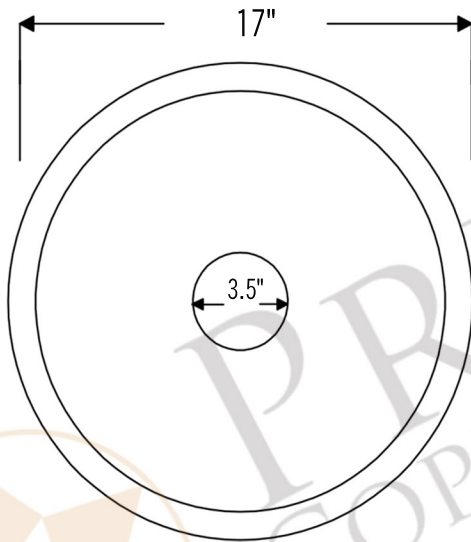

PREMIER
COPPER PRODUCTS

MODEL NUMBER: BSP5_BR17DB-D

- Description: Large Round Hammered Copper Prep Sink with 3.5" Drain Opening
- Outer Dimension: 17" x 9"
- Inner Dimension: 15" x 9"
- Rim: 1"
- Drain Opening: 3.5"
- Finish: Oil Rubbed Bronze

CODE/STANDARD COMPLIANCE

* IAPMO/cUPC LISTED

* ORB: Oil Rubbed Bronze

THIS PRODUCT IS HAND CRAFTED, SMALL VARIANCES IN COLOR AND SIZE MAY OCCUR.
DO NOT MAKE ANY INSTALLATION CUTS UNTIL YOU RECEIVE YOUR ITEM(S).