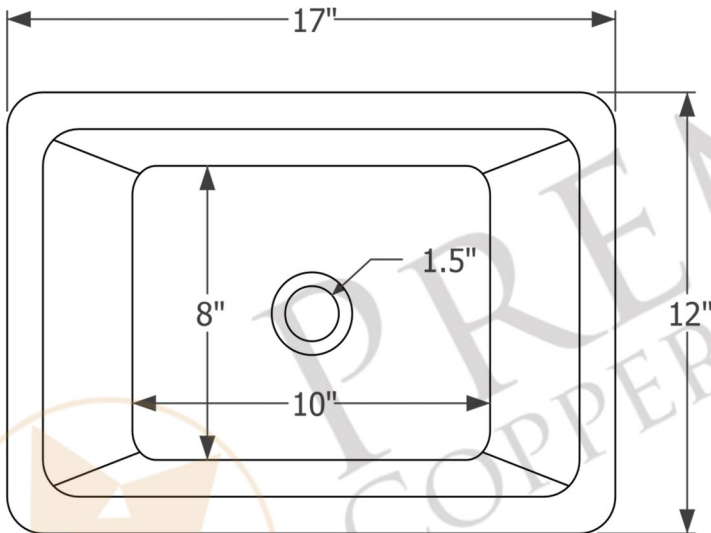

- * Description: 17" Rectangle Under Counter Hammered Copper Sink
- * Outer Dimension: 17" x 12" x 7"
- * Inner Dimension: 15" x 10" x 7"
- * Rim: 1"
- * Drain Opening: 1.5"
- * Finish: Nickel

CODE/STANDARD COMPLIANCE

* IAPMO/cUPC LISTED

THIS PRODUCT IS HAND CRAFTED, SMALL VARIANCES IN COLOR AND SIZE MAY OCCUR.
DO NOT MAKE ANY INSTALLATION CUTS UNTIL YOU RECEIVE YOUR ITEM(S).

PACKAGE INCLUDES THE FOLLOWING ACCESSORIES:

- * 1.5" Non-Overflow Pop-Up Bathroom Sink Drain / BN Finish (Model# D-208BN)
- * Copper Sink Wax (Model# W900-WAX)

* BN: Brushed Nickel

DRAIN DETAILS (Model# D-208BN)

- * Description: 1.5" Non-Overflow Pop-Up Bathroom Sink Drain
- * Design: Push Up Top
- * Upper Flange Dimension: 2"
- * Material: Solid Brass
- * Prop 65 Compliant