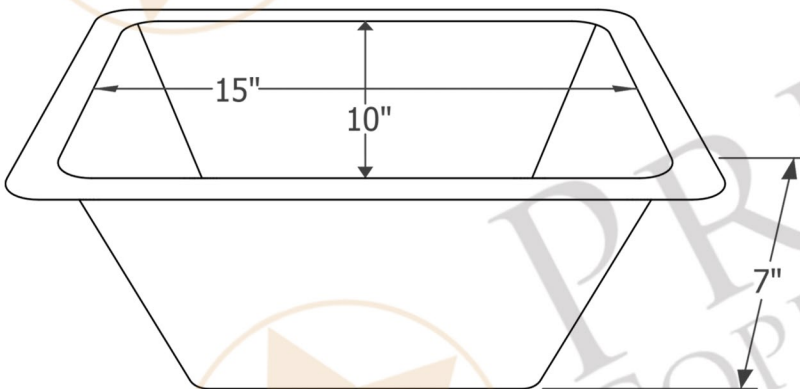

- Description: 17" Rectangle Under Counter Hammered Copper Sink
- Outer Dimension: 17" x 12" x 7"
- Inner Dimension: 15" x 10" x 7"
- Rim: 1"
- Drain Opening: 1.5"
- Finish: Nickel

CODE/STANDARD COMPLIANCE

* IAPMO/cUPC LISTED

THIS PRODUCT IS HAND CRAFTED, SMALL VARIANCES IN COLOR AND SIZE MAY OCCUR.
DO NOT MAKE ANY INSTALLATION CUTS UNTIL YOU RECEIVE YOUR ITEM(S).