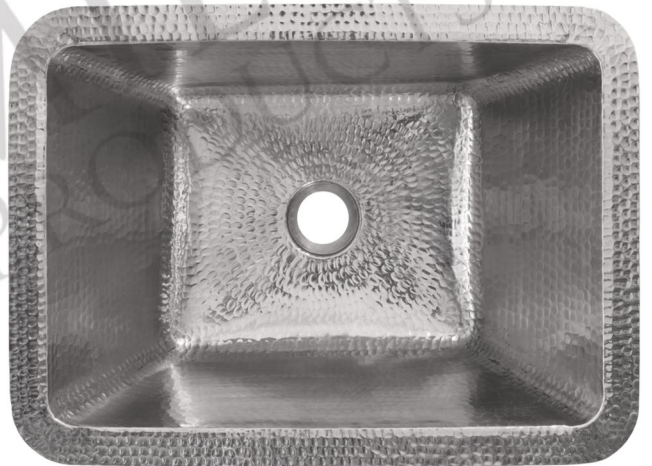

- Description: 17" Rectangle Under Counter Hammered Copper Sink
- Outer Dimension: 17" x 12" x 7"
- Inner Dimension: 15" x 10" x 7"
- Rim: 1"
- Drain Opening: 1.5"
- Finish: Nickel

CODE/STANDARD COMPLIANCE

* IAPMO/cUPC LISTED

THIS PRODUCT IS HAND CRAFTED, SMALL VARIANCES IN COLOR AND SIZE MAY OCCUR.
DO NOT MAKE ANY INSTALLATION CUTS UNTIL YOU RECEIVE YOUR ITEM(S).