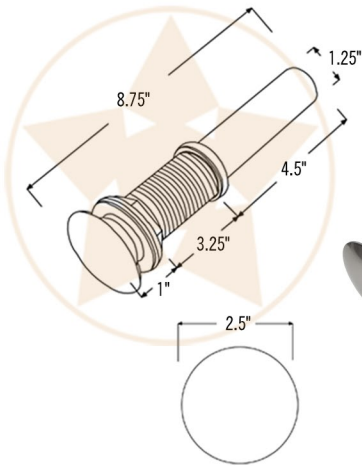

- * Description: 17" Rectangle Under Counter Hammered Copper Sink
- * Outer Dimension: 17" x 12" x 7"
- * Inner Dimension: 15" x 10" x 7"
- * Rim: 1"
- * Drain Opening: 1.5"
- * Finish: Nickel

CODE/STANDARD COMPLIANCE

* IAPMO/cUPC LISTED

THIS PRODUCT IS HAND CRAFTED, SMALL VARIANCES IN COLOR AND SIZE MAY OCCUR.
DO NOT MAKE ANY INSTALLATION CUTS UNTIL YOU RECEIVE YOUR ITEM(S).

PACKAGE INCLUDES THE FOLLOWING ACCESSORIES:

- * 1.5" Non-Overflow Pop-Up Bathroom Sink Drain / BN Finish (Model# D-208BN)
- * Copper Sink Wax (Model# W900-WAX)

* BN: Brushed Nickel

DRAIN DETAILS (Model# D-208BN)

- * Description: 1.5" Non-Overflow Pop-Up Bathroom Sink Drain
- * Design: Push Up Top
- * Upper Flange Dimension: 2"
- * Material: Solid Brass
- * Prop 65 Compliant