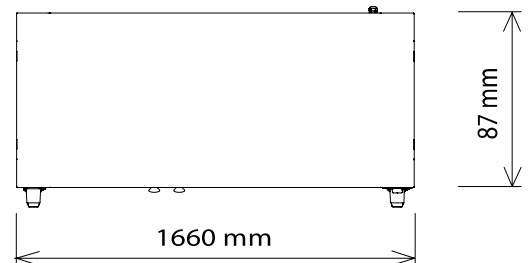

71 CM PROVER (SUITS UP TO 3 UNITS)

We reserve the right to alter specifications without notice.

Phone: 1800 183 818 Email: support@thegoodlady.com.au
Website: www.thegoodlady.com.au