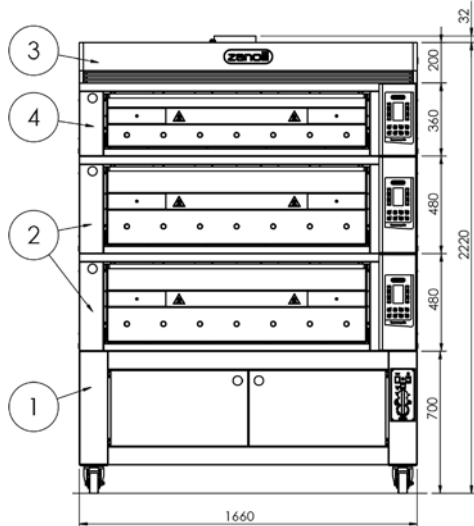

TEOREMA POLIS PW 3 / MC30/MC18

FRONT

Num. articolo / Item num.	Quantità / Quantity	Descrizione / Description	Potenza / Power
1	1	CELLA LIEVIT. + UMIDIF. / PROOFING CABINET + HUMIDIFIER	1.5+1 kW
2	2	T POLIS PW 3 UT30	15.6 kW
3	1	CAPPA ASP. / HOOD	0.3 kW
4	1	T POLIS PW 3 UT18	7.8 kW
5	2	VAPORIZZATORE/VAPORIZER	5.6 kW