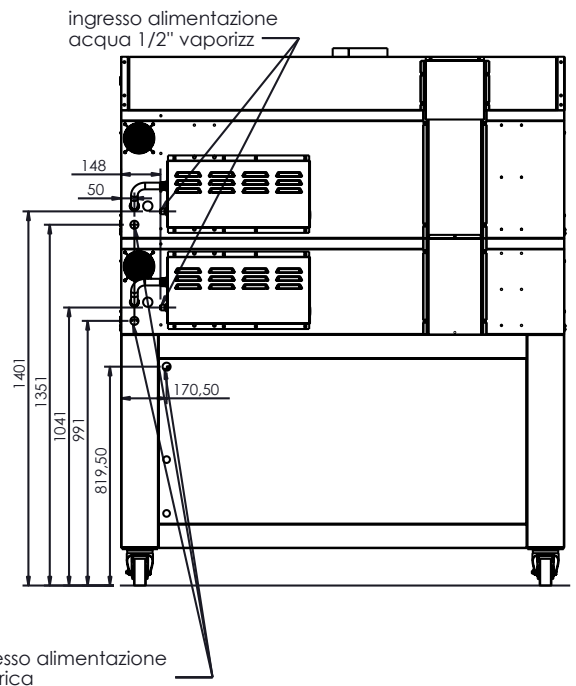

TEOREMA POLIS PW 3 / MC18 / MC30

FRONT

Num. articolo	Quantità	Descrizione	Potenza
11		CELLA LIEV.	1.5 kW
21		T POLIS PW 3 UT18	7.8 kW
31		T POLIS PW 3 UT30	7.8 kW
41		CAPPA ASP.	0.3 kW
52		VAPORIZZATORE	5.6 kW

SIDE

REAR

TOP

We reserve the right to alter specifications without notice.

THE
GOOD
LADY

Phone: 1800 183 818 Email: support@thegoodlady.com.au
Website: www.thegoodlady.com.au