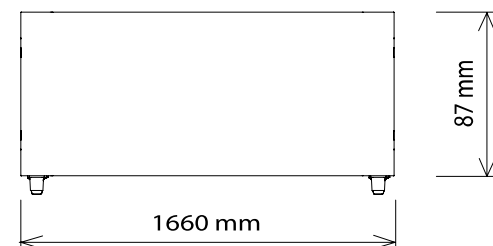

FOUR UNIT STAND

We reserve the right to alter specifications without notice.