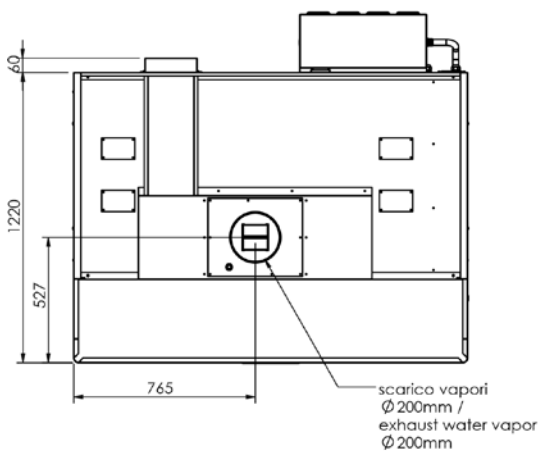

We reserve the right to alter specifications without notice.

THE
GOOD
LADY

Phone: 1800 183 818 Email: support@thegoodlady.com.au
Website: www.thegoodlady.com.au