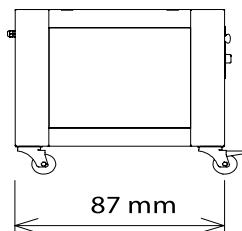

71 CM PROVER (SUITS UP TO 3 UNITS)