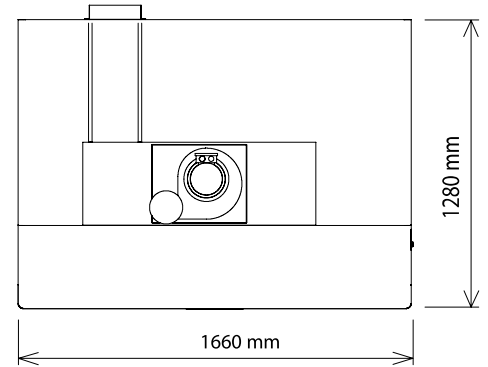

TEOREMA POLIS PW 3 - ACCESSORIES

EXHAUST HOOD