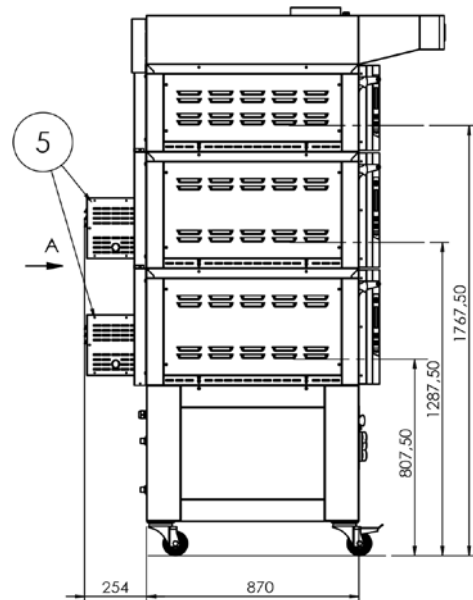

SIDE

REAR

TOP