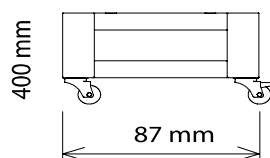

FOUR UNIT STAND

We reserve the right to alter specifications without notice.