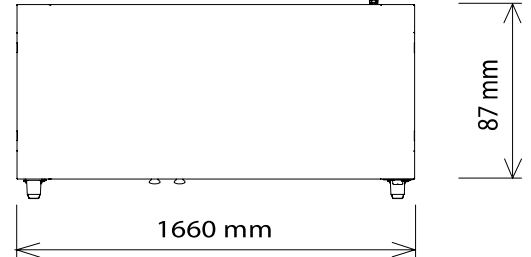

95 CM PROVER (SUITS UP TO 2 UNITS)