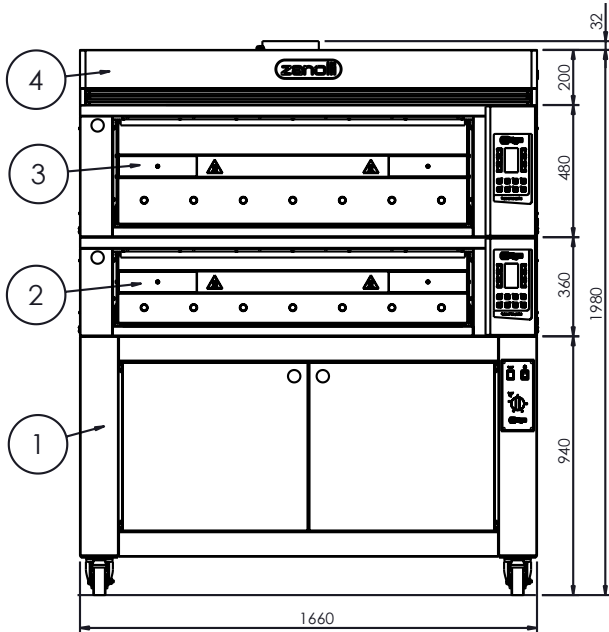

TEOREMA POLIS PW 3 / MC18 / MC30

FRONT

Num. articolo	Quantità	Descrizione	Potenza
11		CELLA LIEV.	1.5 kW
21		T POLIS PW 3 UT18	7.8 kW
31		T POLIS PW 3 UT30	7.8 kW
41		CAPPA ASP.	0.3 kW
52		VAPORIZZATORE	5.6 kW