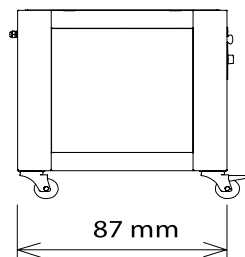

95 CM PROVER (SUITS UP TO 2 UNITS)