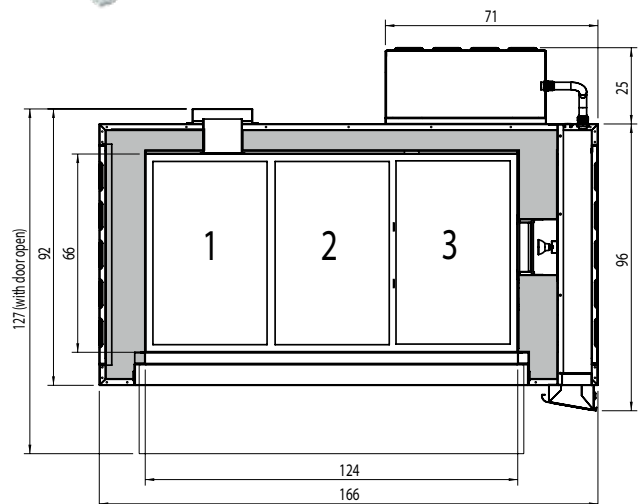

## SPECIFICATIONS

Voltage	400Vac 3N 50/60Hz - 11.8Amps
Max Power	7,800 Watts
Weight	207 kg
Working Temp.	400°C
Max Humidity	95% without condensation
Capacity	3 x 600x400mm Baking Trays
Chamber Height	300 mm
Cable Length	2 meters
Warranty	4 Year Warranty (2 yr Labour 4 yr Parts)

## DIMENSIONS

External Width	1660mm	Internal Width	1240mm
External Depth	1010mm	Internal Depth	660mm
External Height	480mm	Internal Height	300mm

Phone: 1800 183 818 Email: support@thegoodlady.com.au  
 Website: www.thegoodlady.com.au