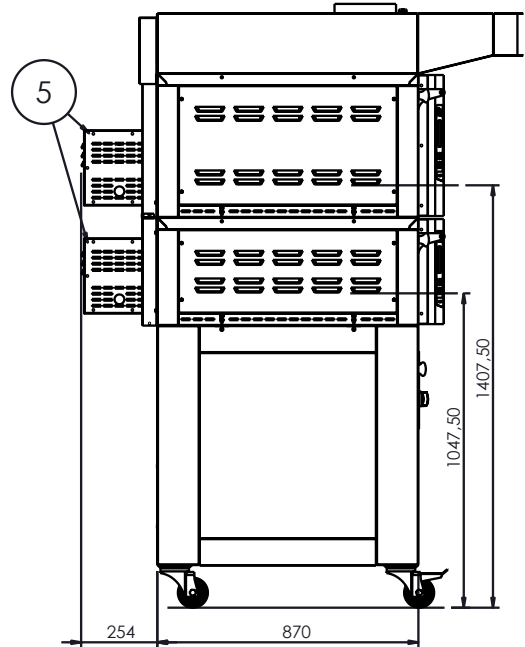

TEOREMA POLIS PW 3 / MC18 / MC30

FRONT

Num. articolo	Quantità	Descrizione	Potenza
11		CELLA LIEV.	1.5 kW
21		T POLIS PW 3 UT18	7.8 kW
31		T POLIS PW 3 UT30	7.8 kW
41		CAPPA ASP.	0.3 kW
52		VAPORIZZATORE	5.6 kW

SIDE

REAR

TOP

We reserve the right to alter specifications without notice.

THE
GOOD
LADY

Phone: 1800 183 818 Email: support@thegoodlady.com.au
Website: www.thegoodlady.com.au