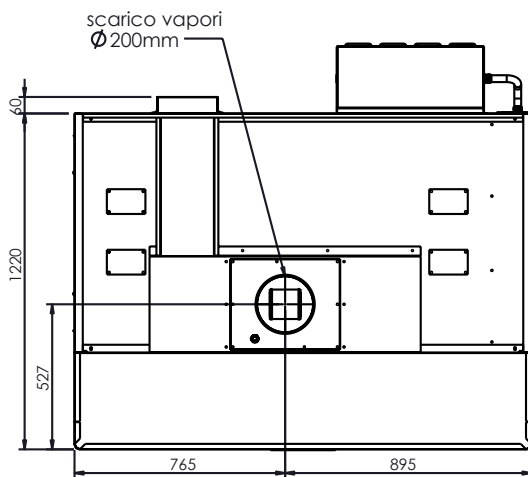

TOP

We reserve the right to alter specifications without notice.

THE
GOOD
LADY

Phone: 1800 183 818 Email: support@thegoodlady.com.au
Website: www.thegoodlady.com.au