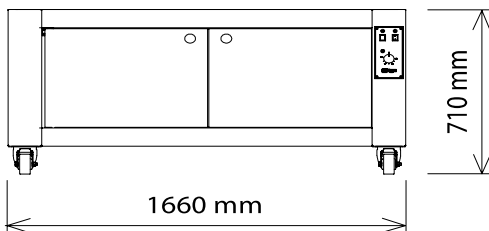

71 CM PROVER (SUITS UP TO 3 UNITS)

We reserve the right to alter specifications without notice.

Phone: 1800 183 818 Email: support@thegoodlady.com.au
Website: www.thegoodlady.com.au