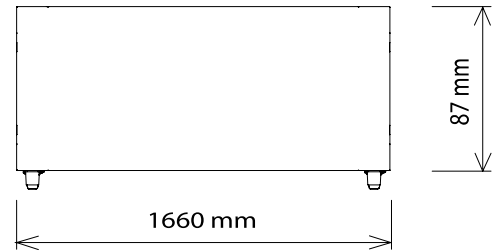

TEOREMA POLIS PW 3 - ACCESSORIES

SINGLE UNIT STAND