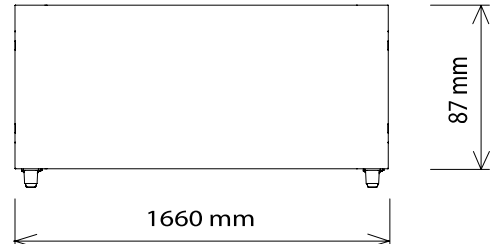

DOUBLE UNIT STAND