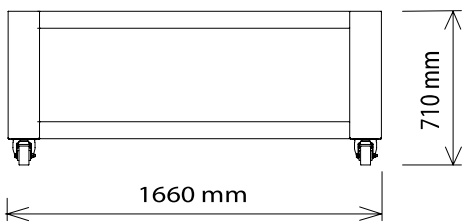

TRIPLE UNIT STAND