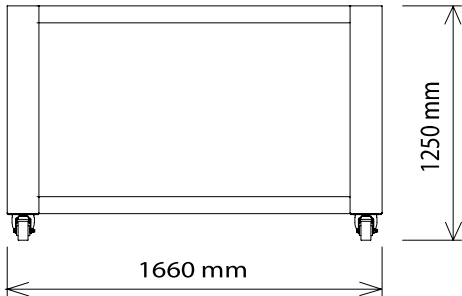

TEOREMA POLIS PW 3 - ACCESSORIES

SINGLE UNIT STAND