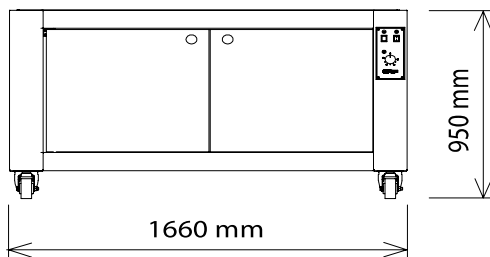

95 CM PROVER (SUITS UP TO 2 UNITS)