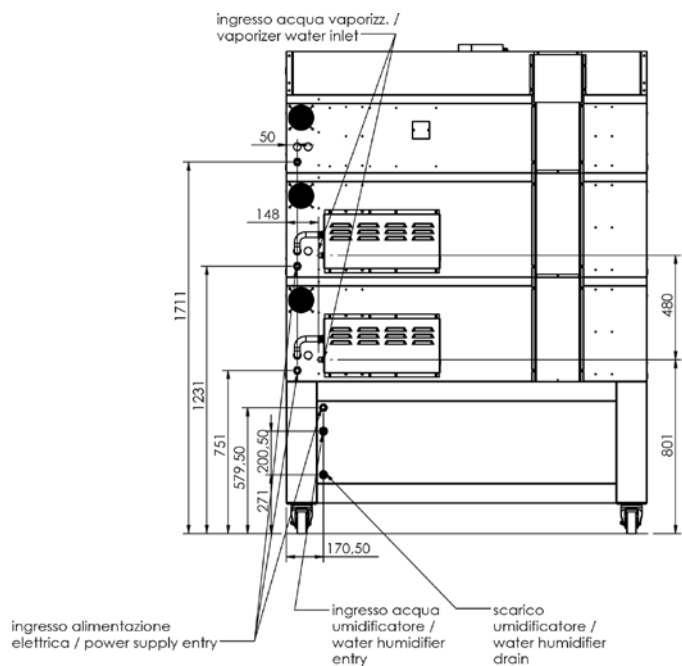

We reserve the right to alter specifications without notice.

THE
GOOD
LADY

Phone: 1800 183 818 Email: support@thegoodlady.com.au
Website: www.thegoodlady.com.au