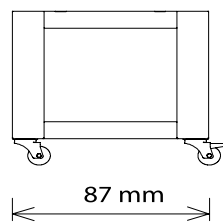

TRIPLE UNIT STAND