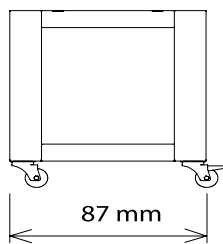

DOUBLE UNIT STAND