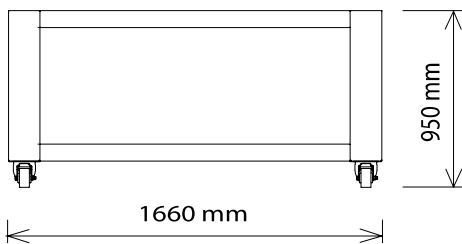

DOUBLE UNIT STAND