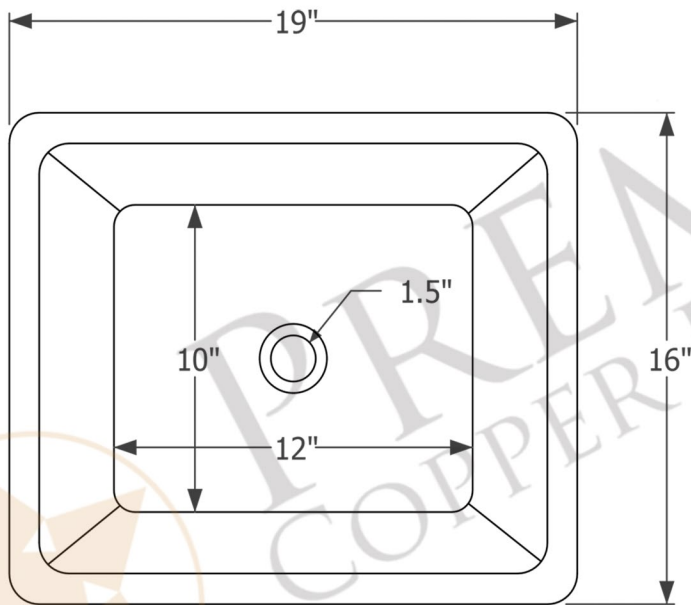

PREMIER
COPPER PRODUCTS

MODEL NUMBER: BSP5_VREC19SKDB-P

- Description: 19" Rectangle Skirted Vessel Hammered Copper Sink
- Outer Dimension: 19" x 16" x 5"
- Inner Dimension: 17" x 14"
- Skirt: 2.5"
- Drain Opening: 1.5"
- Finish: Oil Rubbed Bronze

CODE/STANDARD COMPLIANCE

* IAPMO/cUPC LISTED

* ORB: Oil Rubbed Bronze

THIS PRODUCT IS HAND CRAFTED, SMALL VARIANCES IN COLOR AND SIZE MAY OCCUR.
DO NOT MAKE ANY INSTALLATION CUTS UNTIL YOU RECEIVE YOUR ITEM(S).