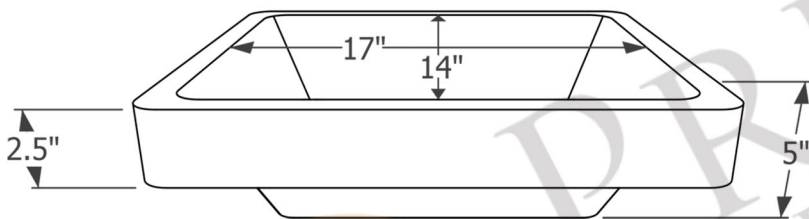

PREMIER
COPPER PRODUCTS

MODEL NUMBER: BSP5_VREC19SKDB-P

- Description: 19" Rectangle Skirted Vessel Hammered Copper Sink
- Outer Dimension: 19" x 16" x 5"
- Inner Dimension: 17" x 14"
- Skirt: 2.5"
- Drain Opening: 1.5"
- Finish: Oil Rubbed Bronze

CODE/STANDARD COMPLIANCE

* IAPMO/cUPC LISTED

* ORB: Oil Rubbed Bronze

THIS PRODUCT IS HAND CRAFTED, SMALL VARIANCES IN COLOR AND SIZE MAY OCCUR.
DO NOT MAKE ANY INSTALLATION CUTS UNTIL YOU RECEIVE YOUR ITEM(S).