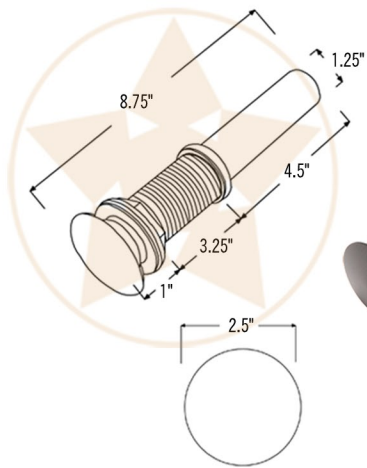

PREMIER
COPPER PRODUCTS

MODEL NUMBER: BSP5_VREC19SKDB-P

- * Description: 19" Rectangle Skirted Vessel Hammered Copper Sink
- * Outer Dimension: 19" x 16" x 5"
- * Inner Dimension: 17" x 14"
- * Skirt: 2.5"
- * Drain Opening: 1.5"
- * Finish: Oil Rubbed Bronze

PACKAGE INCLUDES THE FOLLOWING ACCESSORIES:

- * 1.5" Non-Overflow Pop-Up Bathroom Sink Drain / ORB Finish (Model# D-208ORB)
- * Copper Sink Wax (Model# W900-WAX)
- * Neutral Cure Copper Sink Installation Silicone (Model# C900-ORB)

* ORB: Oil Rubbed Bronze

DRAIN DETAILS (Model# D-208ORB)

- * Description: 1.5" Non-Overflow Pop-Up Bathroom Sink Drain
- * Design: Push Up Top
- * Upper Flange Dimension: 2"
- * Material: Solid Brass
- * Prop 65 Compliant

SILICONE DETAILS (Model# C900-ORB)

- * Description: Neutral Cure Copper Sink Installation Silicone
- * Color: Oil Rubbed Bronze
- * Size: 4.7oz