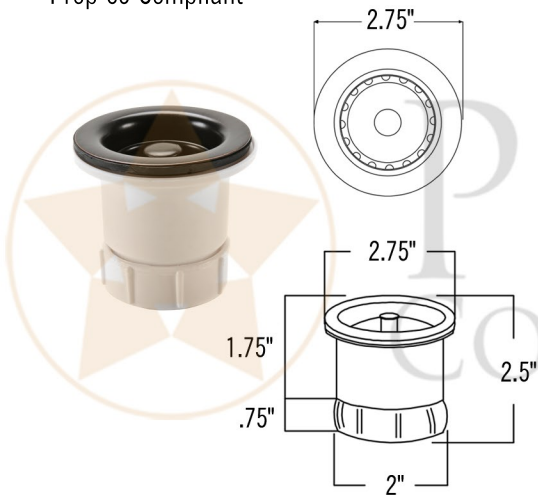

PREMIER
COPPER PRODUCTS

MODEL NUMBER: BSP5_BR12WDB-B

- * Description: 12" Round Hammered Copper Champagne Bar/Prep Sink
- * Outer Dimension: 12" x 11"
- * Inner Dimension: 10" x 11"
- * Rim: 1"
- * Drain Opening: 2"
- * Finish: Oil Rubbed Bronze

PACKAGE INCLUDES THE FOLLOWING ACCESSORIES:

- * 2" Basket Strainer Drain / ORB Finish (Model# D-133ORB)
- * Copper Sink Wax (Model# W900-WAX)
- * Neutral Cure Copper Sink Installation Silicone (Model# C900-ORB)

* ORB: Oil Rubbed Bronze

DRAIN DETAILS (Model# D-133ORB)

- * Description: 2" Bar Basket Sink Drain
- * Upper Flange Dimension: 2.75"
- * Material: Solid Brass
- * Prop 65 Compliant

WAX DETAILS (Model# W900-WAX)

SILICONE DETAILS (Model# C900-ORB)

- * Description: Neutral Cure Copper Sink Installation Silicone
- * Color: Oil Rubbed Bronze
- * Size: 4.7oz