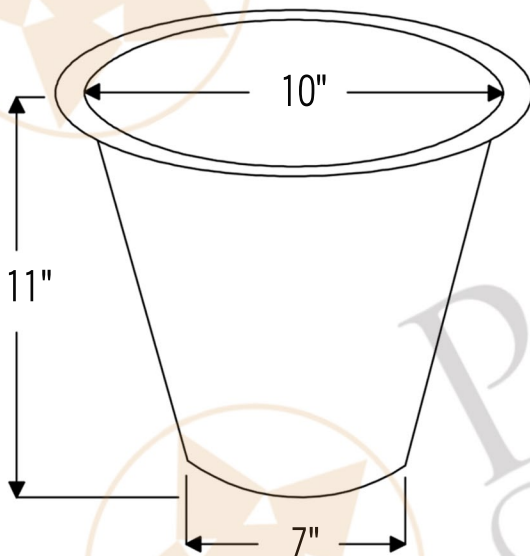

PREMIER
COPPER PRODUCTS

MODEL NUMBER: BSP5_BR12WDB-B

- Description: 12" Round Hammered Copper Champagne Bar/Prep Sink
- Outer Dimension: 12" x 11"
- Inner Dimension: 10" x 11"
- Rim: 1"
- Drain Opening: 2"
- Finish: Oil Rubbed Bronze

CODE/STANDARD COMPLIANCE

* IAPMO/cUPC LISTED

* ORB: Oil Rubbed Bronze

THIS PRODUCT IS HAND CRAFTED, SMALL VARIANCES IN COLOR AND SIZE MAY OCCUR.
DO NOT MAKE ANY INSTALLATION CUTS UNTIL YOU RECEIVE YOUR ITEM(S).