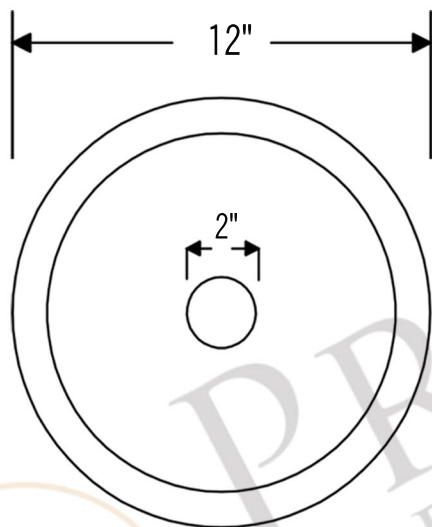

PREMIER
COPPER PRODUCTS

MODEL NUMBER: BSP5_BR12WDB-B

- Description: 12" Round Hammered Copper Champagne Bar/Prep Sink
- Outer Dimension: 12" x 11"
- Inner Dimension: 10" x 11"
- Rim: 1"
- Drain Opening: 2"
- Finish: Oil Rubbed Bronze

CODE/STANDARD COMPLIANCE

* IAPMO/cUPC LISTED

* ORB: Oil Rubbed Bronze

THIS PRODUCT IS HAND CRAFTED, SMALL VARIANCES IN COLOR AND SIZE MAY OCCUR.
DO NOT MAKE ANY INSTALLATION CUTS UNTIL YOU RECEIVE YOUR ITEM(S).