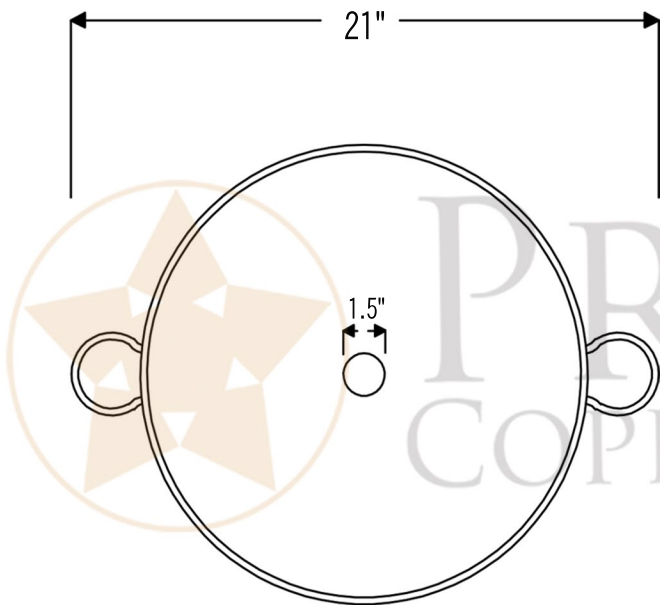

PREMIER
COPPER PRODUCTS

MODEL NUMBER: BSP5_VR16MPPC-P

- * Description: Round Minors Pan Vessel Hammered Copper Sink in Polished Copper
- * Outer Dimension: 21" x 16" x 4" (with handles)
- * Outer Dimension: 16" x 4" (without handles)
- * Bottom Dimension: 8.5"
- * Drain Opening: 1.5"
- * Finish: Polished Copper

CODE/STANDARD COMPLIANCE

* IAPMO/cUPC LISTED

THIS PRODUCTS IS HAND CRAFTED, SMALL VARIANCES IN COLOR AND SIZE MAY OCCUR.
DO NOT MAKE ANY INSTALLATION CUTS UNTIL YOU RECEIVE YOUR ITEM(S).

PACKAGE INCLUDES THE FOLLOWING ACCESSORIES:

- * 1.5" Non-Overflow Pop-Up Bathroom Sink Drain / PC Finish (Model# D-208PC)
- * Copper Sink Wax (Model# W900-WAX)

* PC: Polished Copper

DRAIN DETAILS (Model# D-208PC)

- * Description: 1.5" Non-Overflow Pop-Up Bathroom Sink Drain
- * Design: Push Up Top
- * Upper Flange Dimension: 2"
- * Material: Solid Brass
- * Prop 65 Compliant