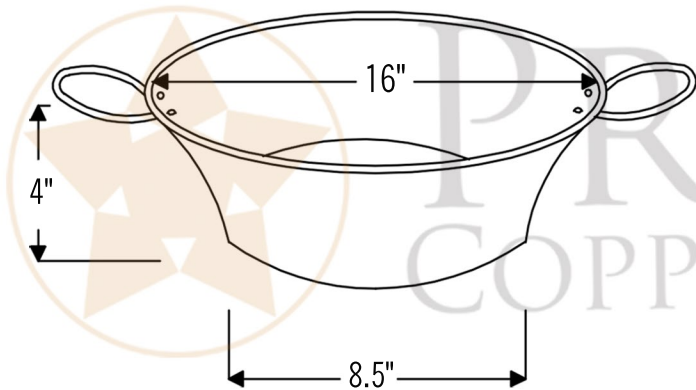

PREMIER
COPPER PRODUCTS

MODEL NUMBER: BSP5_VR16MPPC-P

- * Description: Round Minors Pan Vessel Hammered Copper Sink in Polished Copper
- * Outer Dimension: 21" x 16" x 4" (with handles)
- * Outer Dimension: 16" x 4" (without handles)
- * Bottom Dimension: 8.5"
- * Drain Opening: 1.5"
- * Finish: Polished Copper

CODE/STANDARD COMPLIANCE

* IAPMO/cUPC LISTED

THIS PRODUCTS IS HAND CRAFTED, SMALL VARIANCES IN COLOR AND SIZE MAY OCCUR.
DO NOT MAKE ANY INSTALLATION CUTS UNTIL YOU RECEIVE YOUR ITEM(S).

PACKAGE INCLUDES THE FOLLOWING ACCESSORIES:

- * 1.5" Non-Overflow Pop-Up Bathroom Sink Drain / PC Finish (Model# D-208PC)
- * Copper Sink Wax (Model# W900-WAX)

* PC: Polished Copper

DRAIN DETAILS (Model# D-208PC)

- * Description: 1.5" Non-Overflow Pop-Up Bathroom Sink Drain
- * Design: Push Up Top
- * Upper Flange Dimension: 2"
- * Material: Solid Brass
- * Prop 65 Compliant