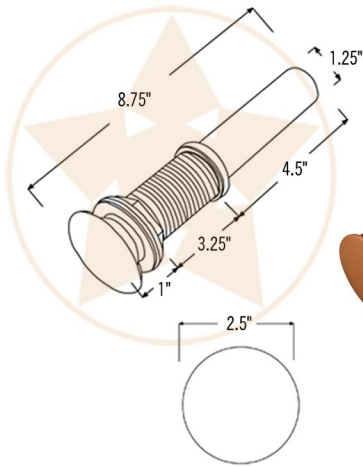

PREMIER
COPPER PRODUCTS

MODEL NUMBER: BSP5_VR16MPPC-P

- * Description: Round Minors Pan Vessel Hammered Copper Sink in Polished Copper
- * Outer Dimension: 21" x 16" x 4" (with handles)
- * Outer Dimension: 16" x 4" (without handles)
- * Bottom Dimension: 8.5"
- * Drain Opening: 1.5"
- * Finish: Polished Copper

CODE/STANDARD COMPLIANCE

* IAPMO/cUPC LISTED

THIS PRODUCTS IS HAND CRAFTED, SMALL VARIANCES IN COLOR AND SIZE MAY OCCUR.
DO NOT MAKE ANY INSTALLATION CUTS UNTIL YOU RECEIVE YOUR ITEM(S).

PACKAGE INCLUDES THE FOLLOWING ACCESSORIES:

- * 1.5" Non-Overflow Pop-Up Bathroom Sink Drain / PC Finish (Model# D-208PC)
- * Copper Sink Wax (Model# W900-WAX)

* PC: Polished Copper

DRAIN DETAILS (Model# D-208PC)

- * Description: 1.5" Non-Overflow Pop-Up Bathroom Sink Drain
- * Design: Push Up Top
- * Upper Flange Dimension: 2"
- * Material: Solid Brass
- * Prop 65 Compliant