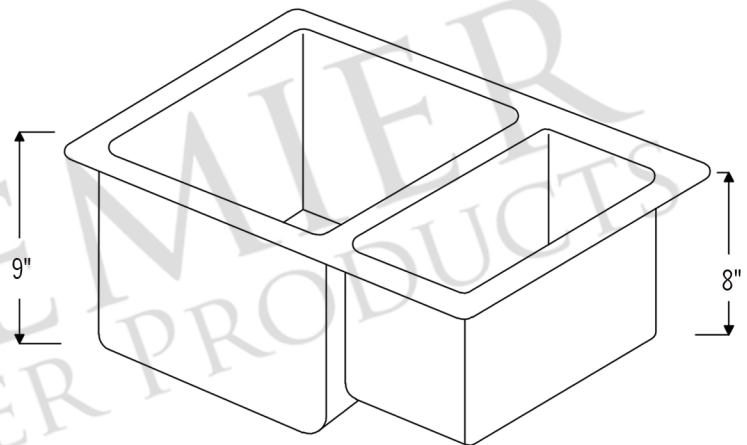

PACKAGE INCLUDES THE FOLLOWING ITEMS:

- * 33" Hammered Copper Kitchen 75/25 Double Basin Sink / ORB Finish (Model# K75DB33199)
- * 3.5" Garbage Disposal Drain w/ Basket / ORB Finish (Model# D-130ORB)
- * 3.5" Kitchen Basket Strainer Drain / ORB Finish (Model# D-132ORB)
- * Oil Rubbed Bronze Installation Silicone (Model# C900-ORB)
- * Copper Sink Wax (Model# W900-WAX)

* ORB: Oil Rubbed Bronze

SINK DETAILS (Model# K75DB33199)

- * 33" Hammered Copper Kitchen 75/25 Double Basin Sink
- * Color: Oil Rubbed Bronze
- * Outer Dimension: 33" x 19" x 9"
- * Inner Dimension: L: 21" x 17" x 9" / R: 9" x 17" x 8"
- * Rim: 1"
- * Divider: 1" Wide (Optimized)
- * Drain Opening: 3.5" Standard
- * Material Gauge: 14
- * CODE / STANDARD COMPLIANCE: IAPMO / cUPC LISTED

* ORB: Oil Rubbed Bronze

DRAIN #1 DETAILS (Model# D-130ORB)

- * 3.5" Deluxe Garbage Disposal Drain w/ Basket
- * Color: Oil Rubbed Bronze
- * Outer Dimension: 4.5" x 2.25"
- * Inner Dimension: 3.5"
- * Installation Type: Insinkerator Brand Compatible
- * Material: Brass
- * Prop 65 Compliant