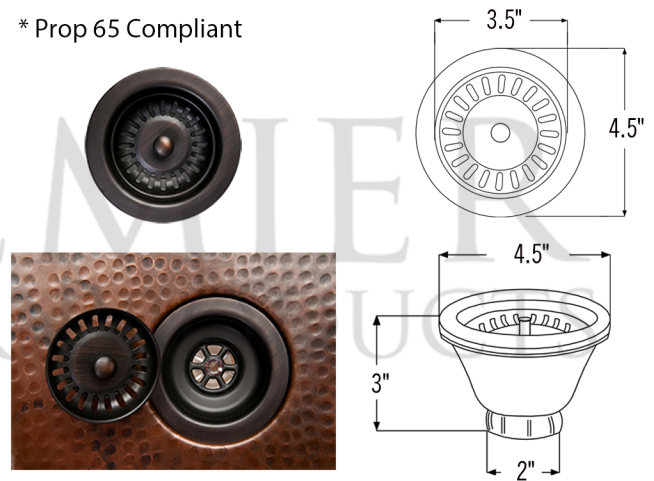

* ORB: Oil Rubbed Bronze

SINK DETAILS (Model# K75DB33199)

- * 33" Hammered Copper Kitchen 75/25 Double Basin Sink
- * Color: Oil Rubbed Bronze
- * Outer Dimension: 33" x 19" x 9"
- * Inner Dimension: L: 21" x 17" x 9" / R: 9" x 17" x 8"
- * Rim: 1"
- * Divider: 1" Wide (Optimized)
- * Drain Opening: 3.5" Standard
- * Material Gauge: 14
- * CODE / STANDARD COMPLIANCE: IAPMO / cUPC LISTED

PACKAGE INCLUDES THE FOLLOWING ITEMS:

- * 33" Hammered Copper Kitchen 75/25 Double Basin Sink / ORB Finish (Model# K75DB33199)
- * 3.5" Garbage Disposal Drain w/ Basket / ORB Finish (Model# D-130ORB)
- * 3.5" Kitchen Basket Strainer Drain / ORB Finish (Model# D-132ORB)
- * Oil Rubbed Bronze Installation Silicone (Model# C900-ORB)
- * Copper Sink Wax (Model# W900-WAX)

* ORB: Oil Rubbed Bronze

DRAIN #1 DETAILS (Model# D-130ORB)

- * 3.5" Deluxe Garbage Disposal Drain w/ Basket
- * Color: Oil Rubbed Bronze
- * Outer Dimension: 4.5" x 2.25"
- * Inner Dimension: 3.5"
- * Installation Type: Insinkerator Brand Compatible
- * Material: Brass
- * Prop 65 Compliant

SILICONE DETAILS (Model# C900-ORB)

- * Neutral Cure Installation Silicone
- * Size: 4.7 OZ
- * Matches a Variety of Different Styled Sinks and Drains

COPPER SINK WAX DETAILS (Model# W900-WAX)

- * Copper Sink Wax Protectant
- * Made from Natural Bee's Wax
- * No Wax Build Up Ever!
- * Hard Water Protection
- * Works great on a variety of different surfaces: