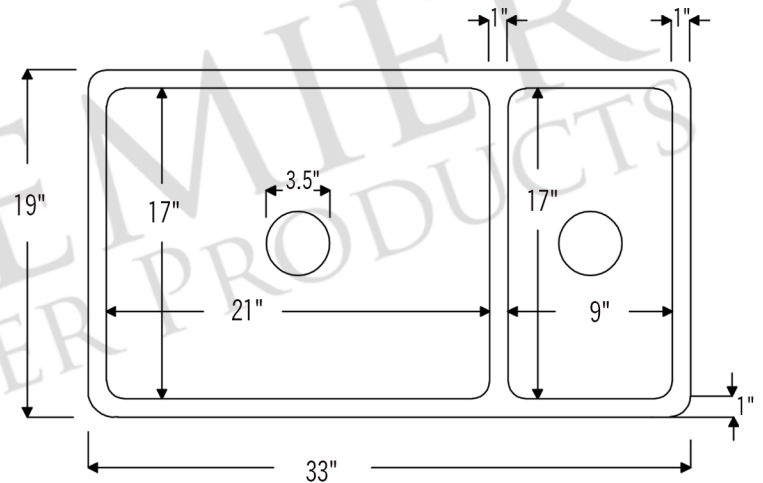

PACKAGE INCLUDES THE FOLLOWING ITEMS:

- * 33" Hammered Copper Kitchen 75/25 Double Basin Sink / ORB Finish (Model# K75DB33199)
- * 3.5" Garbage Disposal Drain w/ Basket / ORB Finish (Model# D-130ORB)
- * 3.5" Kitchen Basket Strainer Drain / ORB Finish (Model# D-132ORB)
- * Oil Rubbed Bronze Installation Silicone (Model# C900-ORB)
- * Copper Sink Wax (Model# W900-WAX)

* ORB: Oil Rubbed Bronze

SINK DETAILS (Model# K75DB33199)

- * 33" Hammered Copper Kitchen 75/25 Double Basin Sink
- * Color: Oil Rubbed Bronze
- * Outer Dimension: 33" x 19" x 9"
- * Inner Dimension: L: 21" x 17" x 9" / R: 9" x 17" x 8"
- * Rim: 1"
- * Divider: 1" Wide (Optimized)
- * Drain Opening: 3.5" Standard
- * Material Gauge: 14
- * CODE / STANDARD COMPLIANCE: IAPMO / cUPC LISTED

* ORB: Oil Rubbed Bronze

DRAIN #1 DETAILS (Model# D-130ORB)

- * 3.5" Deluxe Garbage Disposal Drain w/ Basket
- * Color: Oil Rubbed Bronze
- * Outer Dimension: 4.5" x 2.25"
- * Inner Dimension: 3.5"
- * Installation Type: Insinkerator Brand Compatible
- * Material: Brass
- * Prop 65 Compliant

DRAIN #2 DETAILS (Model# D-132ORB)

- * 3.5" Kitchen, Prep, Bar Basket Strainer Drain
- * Color: Oil Rubbed Bronze
- * Outer Dimension: 4.5" x 3"
- * Inner Dimension: 3.5"
- * Installation Type: Compression
- * Material: Brass/PVC
- * Prop 65 Compliant