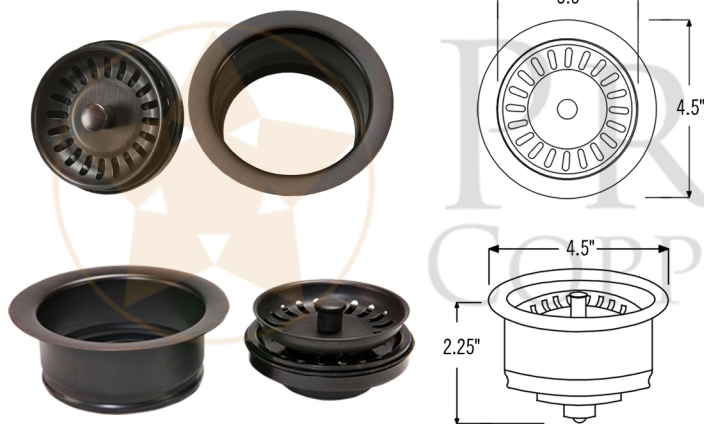

PACKAGE INCLUDES THE FOLLOWING ITEMS:

- * 33" Hammered Copper Kitchen 75/25 Double Basin Sink / ORB Finish (Model# K75DB33199)
- * 3.5" Garbage Disposal Drain w/ Basket / ORB Finish (Model# D-130ORB)
- * 3.5" Kitchen Basket Strainer Drain / ORB Finish (Model# D-132ORB)
- * Oil Rubbed Bronze Installation Silicone (Model# C900-ORB)
- * Copper Sink Wax (Model# W900-WAX)

* ORB: Oil Rubbed Bronze

SINK DETAILS (Model# K75DB33199)

- * 33" Hammered Copper Kitchen 75/25 Double Basin Sink
- * Color: Oil Rubbed Bronze
- * Outer Dimension: 33" x 19" x 9"
- * Inner Dimension: L: 21" x 17" x 9" / R: 9" x 17" x 8"
- * Rim: 1"
- * Divider: 1" Wide (Optimized)
- * Drain Opening: 3.5" Standard
- * Material Gauge: 14
- * CODE / STANDARD COMPLIANCE: IAPMO / cUPC LISTED

* ORB: Oil Rubbed Bronze

DRAIN #1 DETAILS (Model# D-130ORB)

- * 3.5" Deluxe Garbage Disposal Drain w/ Basket
- * Color: Oil Rubbed Bronze
- * Outer Dimension: 4.5" x 2.25"
- * Inner Dimension: 3.5"
- * Installation Type: Insinkerator Brand Compatible
- * Material: Brass
- * Prop 65 Compliant