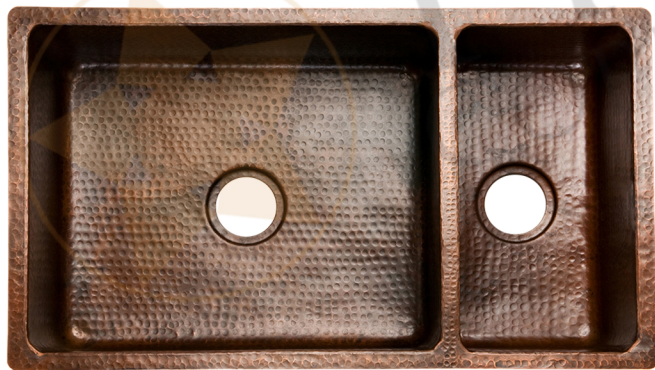

PACKAGE INCLUDES THE FOLLOWING ITEMS:

- * 33" Hammered Copper Kitchen 75/25 Double Basin Sink / ORB Finish (Model# K75DB33199)
- * 3.5" Garbage Disposal Drain w/ Basket / ORB Finish (Model# D-130ORB)
- * 3.5" Kitchen Basket Strainer Drain / ORB Finish (Model# D-132ORB)
- * Oil Rubbed Bronze Installation Silicone (Model# C900-ORB)
- * Copper Sink Wax (Model# W900-WAX)

* ORB: Oil Rubbed Bronze

SINK DETAILS (Model# K75DB33199)

- * 33" Hammered Copper Kitchen 75/25 Double Basin Sink
- * Color: Oil Rubbed Bronze
- * Outer Dimension: 33" x 19" x 9"
- * Inner Dimension: L: 21" x 17" x 9" / R: 9" x 17" x 8"
- * Rim: 1"
- * Divider: 1" Wide (Optimized)
- * Drain Opening: 3.5" Standard
- * Material Gauge: 14
- * CODE / STANDARD COMPLIANCE: IAPMO / cUPC LISTED

* ORB: Oil Rubbed Bronze

DRAIN #1 DETAILS (Model# D-130ORB)

- * 3.5" Deluxe Garbage Disposal Drain w/ Basket
- * Color: Oil Rubbed Bronze
- * Outer Dimension: 4.5" x 2.25"
- * Inner Dimension: 3.5"
- * Installation Type: Insinkerator Brand Compatible
- * Material: Brass
- * Prop 65 Compliant