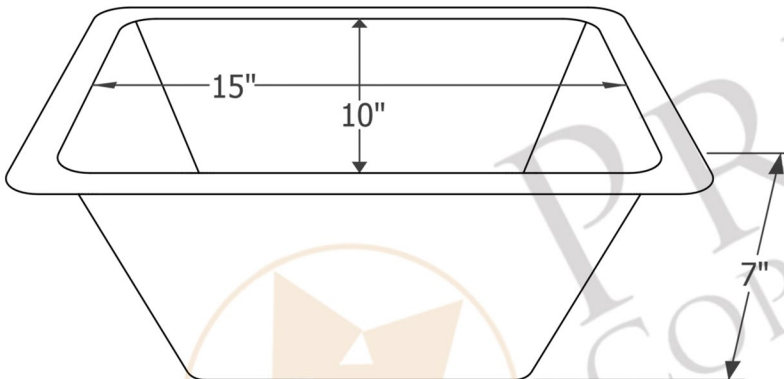

- Description: Rectangle Copper Prep Sink with 3.5" Drain Opening
- Outer Dimension: 17" x 12" x 7"
- Inner Dimension: 15" x 10" x 7"
- Rim: 1"
- Drain Opening: 3.5"
- Finish: Oil Rubbed Bronze

CODE/STANDARD COMPLIANCE

* IAPMO/cUPC LISTED

* ORB: Oil Rubbed Bronze

THIS PRODUCT IS HAND CRAFTED, SMALL VARIANCES IN COLOR AND SIZE MAY OCCUR.
DO NOT MAKE ANY INSTALLATION CUTS UNTIL YOU RECEIVE YOUR ITEM(S).