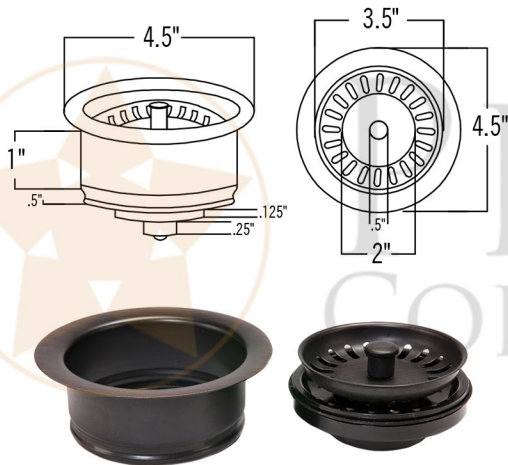

- * Description: Rectangle Copper Prep Sink with 3.5" Drain Opening
- * Outer Dimension: 17" x 12" x 7"
- * Inner Dimension: 15" x 10" x 7"
- * Rim: 1"
- * Drain Opening: 3.5"
- * Finish: Oil Rubbed Bronze

PACKAGE INCLUDES THE FOLLOWING ACCESSORIES:

- * 3.5" Deluxe Garbage Disposal Drain w/ Basket / ORB Finish (Model# D-1300RB)
- * Copper Sink Wax (Model# W900-WAX)
- * Neutral Cure Copper Sink Installation Silicone (Model# C900-ORB)

* ORB: Oil Rubbed Bronze

DRAIN DETAILS (Model# D-1300RB)

- * Description: 3.5" Garbage Disposal Drain
- * Upper Flange Dimension: 4.5"
- * Material: Solid Brass
- * Prop 65 Compliant

WAX DETAILS (Model# W900-WAX)

SILICONE DETAILS (Model# C900-ORB)

- * Description: Neutral Cure Copper Sink Installation Silicone
- * Color: Oil Rubbed Bronze
- * Size: 4.7oz