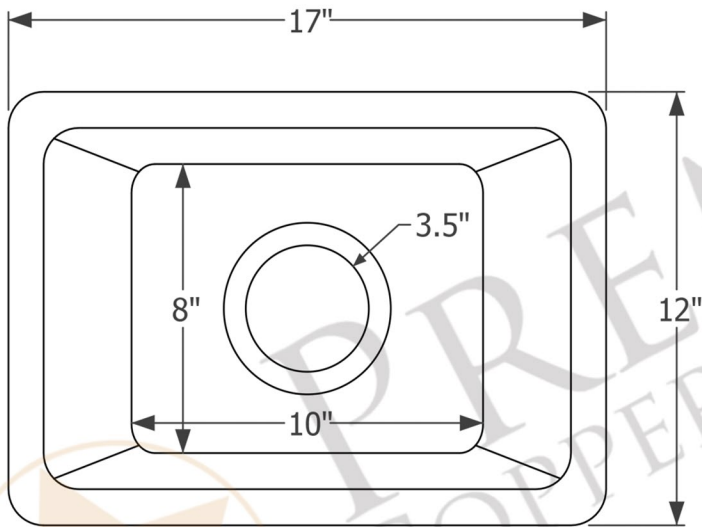

- Description: Rectangle Copper Prep Sink with 3.5" Drain Opening
- Outer Dimension: 17" x 12" x 7"
- Inner Dimension: 15" x 10" x 7"
- Rim: 1"
- Drain Opening: 3.5"
- Finish: Oil Rubbed Bronze

CODE/STANDARD COMPLIANCE

* IAPMO/cUPC LISTED

* ORB: Oil Rubbed Bronze

THIS PRODUCT IS HAND CRAFTED, SMALL VARIANCES IN COLOR AND SIZE MAY OCCUR.
DO NOT MAKE ANY INSTALLATION CUTS UNTIL YOU RECEIVE YOUR ITEM(S).