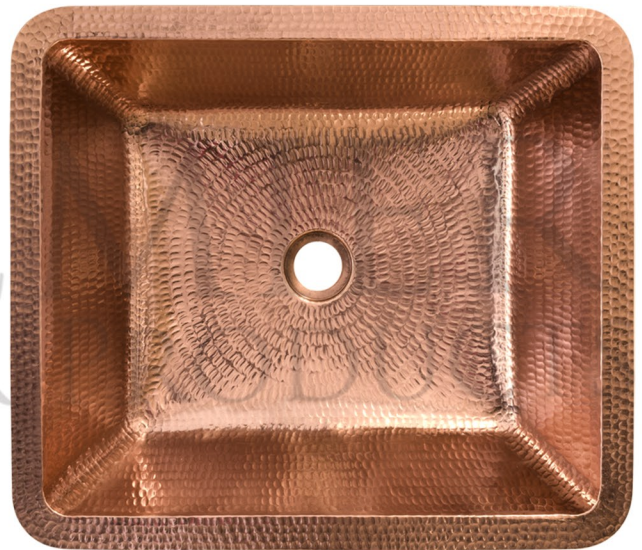

- * Description: 19" Rectangle Under Counter Hammered Copper Bathroom Sink in Polished Copper
- * Outer Dimension: 19" x 16" x 5"
- * Inner Dimension: 17" x 14" x 5"
- * Rim: 1" Flat Rim
- * Drain Opening: 1.5"
- * Finish: Polished Copper

CODE/STANDARD COMPLIANCE

* IAPMO/cUPC LISTED

THIS PRODUCT IS HAND CRAFTED, SMALL VARIANCES IN COLOR AND SIZE MAY OCCUR.
DO NOT MAKE ANY INSTALLATION CUTS UNTIL YOU RECEIVE YOUR ITEM(S).

PACKAGE INCLUDES THE FOLLOWING ACCESSORIES:

- * 1.5" Non-Overflow Pop-Up Bathroom Sink Drain / PC Finish (Model# D-208PC)
- * Copper Sink Wax (Model# W900-WAX)

* PC: Polished Copper

DRAIN DETAILS (Model# D-208PC)

- * Description: 1.5" Non-Overflow Pop-Up Bathroom Sink Drain
- * Design: Push Up Top
- * Upper Flange Dimension: 2"
- * Material: Solid Brass
- * Prop 65 Compliant

WAX DETAILS (Model# W900-WAX)

- * Description: Copper Sink Wax Protectant
- * Made From Natural Bee's Wax
- * No Wax Build Up Ever!
- * Hard Water Protection
- * Works Great on a Variety of Different Surfaces: