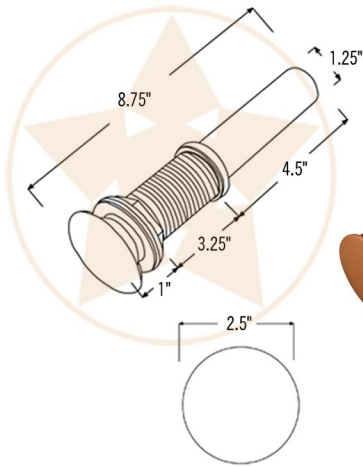

- * Description: 19" Rectangle Under Counter Hammered Copper Bathroom Sink in Polished Copper
- * Outer Dimension: 19" x 16" x 5"
- * Inner Dimension: 17" x 14" x 5"
- * Rim: 1" Flat Rim
- * Drain Opening: 1.5"
- * Finish: Polished Copper

CODE/STANDARD COMPLIANCE

* IAPMO/cUPC LISTED

THIS PRODUCT IS HAND CRAFTED, SMALL VARIANCES IN COLOR AND SIZE MAY OCCUR.
DO NOT MAKE ANY INSTALLATION CUTS UNTIL YOU RECEIVE YOUR ITEM(S).

PACKAGE INCLUDES THE FOLLOWING ACCESSORIES:

- * 1.5" Non-Overflow Pop-Up Bathroom Sink Drain / PC Finish (Model# D-208PC)
- * Copper Sink Wax (Model# W900-WAX)

* PC: Polished Copper

DRAIN DETAILS (Model# D-208PC)

- * Description: 1.5" Non-Overflow Pop-Up Bathroom Sink Drain
- * Design: Push Up Top
- * Upper Flange Dimension: 2"
- * Material: Solid Brass
- * Prop 65 Compliant