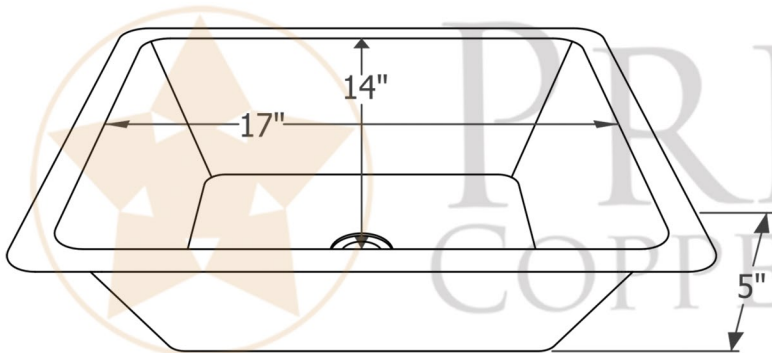

- * Description: 19" Rectangle Under Counter Hammered Copper Bathroom Sink in Polished Copper
- * Outer Dimension: 19" x 16" x 5"
- * Inner Dimension: 17" x 14" x 5"
- * Rim: 1" Flat Rim
- * Drain Opening: 1.5"
- * Finish: Polished Copper

CODE/STANDARD COMPLIANCE

* IAPMO/cUPC LISTED

THIS PRODUCT IS HAND CRAFTED, SMALL VARIANCES IN COLOR AND SIZE MAY OCCUR.
DO NOT MAKE ANY INSTALLATION CUTS UNTIL YOU RECEIVE YOUR ITEM(S).

PACKAGE INCLUDES THE FOLLOWING ACCESSORIES:

- * 1.5" Non-Overflow Pop-Up Bathroom Sink Drain / PC Finish (Model# D-208PC)
- * Copper Sink Wax (Model# W900-WAX)

* PC: Polished Copper

DRAIN DETAILS (Model# D-208PC)

- * Description: 1.5" Non-Overflow Pop-Up Bathroom Sink Drain
- * Design: Push Up Top
- * Upper Flange Dimension: 2"
- * Material: Solid Brass
- * Prop 65 Compliant