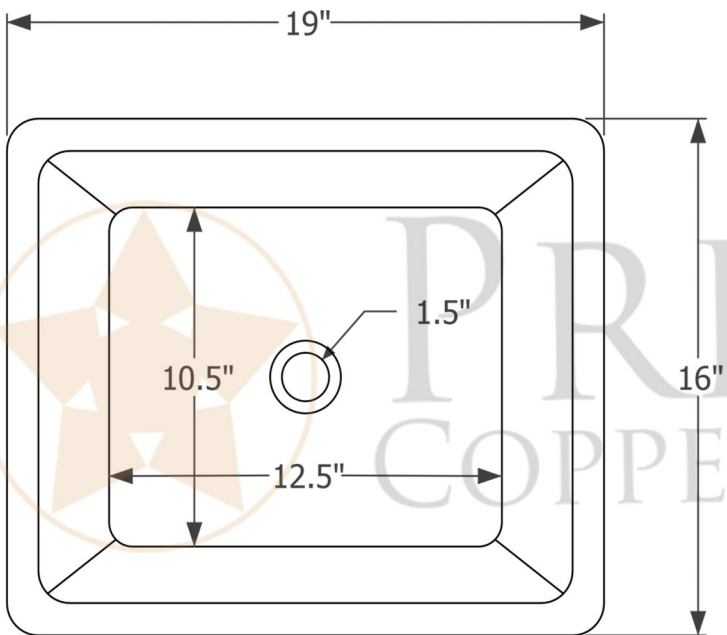

- * Description: 19" Rectangle Under Counter Hammered Copper Bathroom Sink in Polished Copper
- * Outer Dimension: 19" x 16" x 5"
- * Inner Dimension: 17" x 14" x 5"
- * Rim: 1" Flat Rim
- * Drain Opening: 1.5"
- * Finish: Polished Copper

CODE/STANDARD COMPLIANCE

* IAPMO/cUPC LISTED

THIS PRODUCT IS HAND CRAFTED, SMALL VARIANCES IN COLOR AND SIZE MAY OCCUR.
DO NOT MAKE ANY INSTALLATION CUTS UNTIL YOU RECEIVE YOUR ITEM(S).

PACKAGE INCLUDES THE FOLLOWING ACCESSORIES:

- * 1.5" Non-Overflow Pop-Up Bathroom Sink Drain / PC Finish (Model# D-208PC)
- * Copper Sink Wax (Model# W900-WAX)

* PC: Polished Copper

DRAIN DETAILS (Model# D-208PC)

- * Description: 1.5" Non-Overflow Pop-Up Bathroom Sink Drain
- * Design: Push Up Top
- * Upper Flange Dimension: 2"
- * Material: Solid Brass
- * Prop 65 Compliant