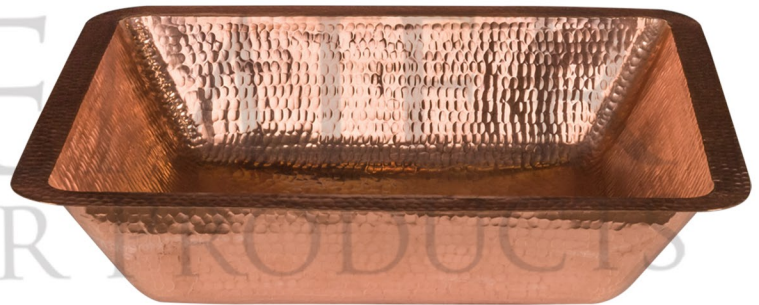

- Description: 19" Rectangle Under Counter Hammered Copper Bathroom Sink in Polished Copper
- Outer Dimension: 19" x 16" x 5"
- Inner Dimension: 17" x 14" x 5"
- Rim: 1" Flat Rim
- Drain Opening: 1.5"
- Finish: Polished Copper

CODE/STANDARD COMPLIANCE

* IAPMO/cUPC LISTED

THIS PRODUCT IS HAND CRAFTED, SMALL VARIANCES IN COLOR AND SIZE MAY OCCUR.
DO NOT MAKE ANY INSTALLATION CUTS UNTIL YOU RECEIVE YOUR ITEM(S).